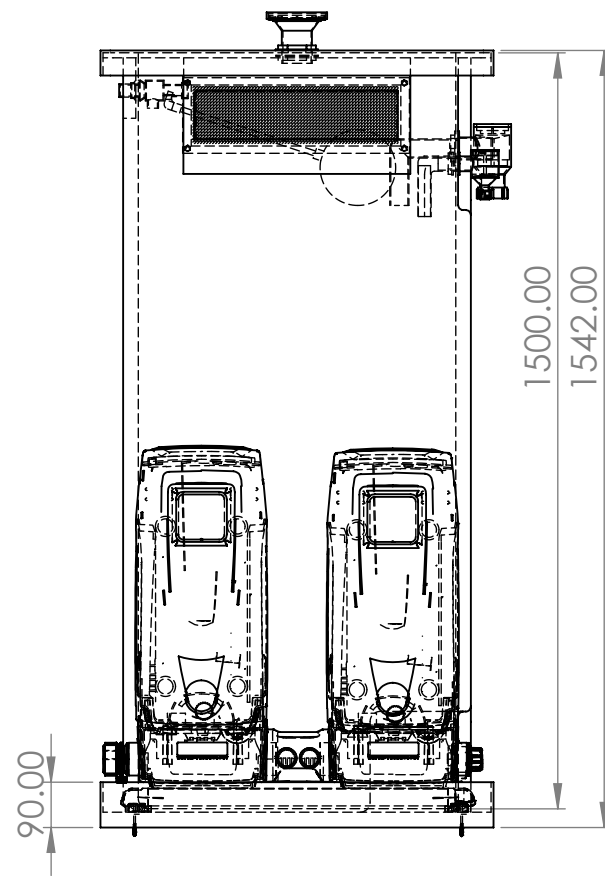

ITEM NO.	PART NUMBER	DESCRIPTION	QTY.
1	DAB Condense Tray 780 x 1030 x 90mm	1" Encapsulated Marine Ply	1
2	DAB 519 Preins Tank		1
3	22mm eq		1
4	1.5 Inch Overflow		1
5	22mm Warning Pipe		1
6	Dab519 Preins Lid	Ext dims L/W/H 660 x 660 x 50mm	1
7	Screened Lid Vent		1
8	KIT 2 E.sybox + E.sytwin.stp		1
9	1.25 Inch Brass Essex	Tank Connector	1
10	400x95ABWEIR		1

DAB519AB + Esybox Twin

PolyPump Ltd
Providing your pumping solutions
sales@polypump.co.uk
01296 488 294

All Provisions are shown in standard locations
If required differently Please amend prior to order
I am signing to approve this drawing to progress my order into the build program
I accept that I cannot cancel this order following my signature of approval

Name	Signature	Drawing approval date