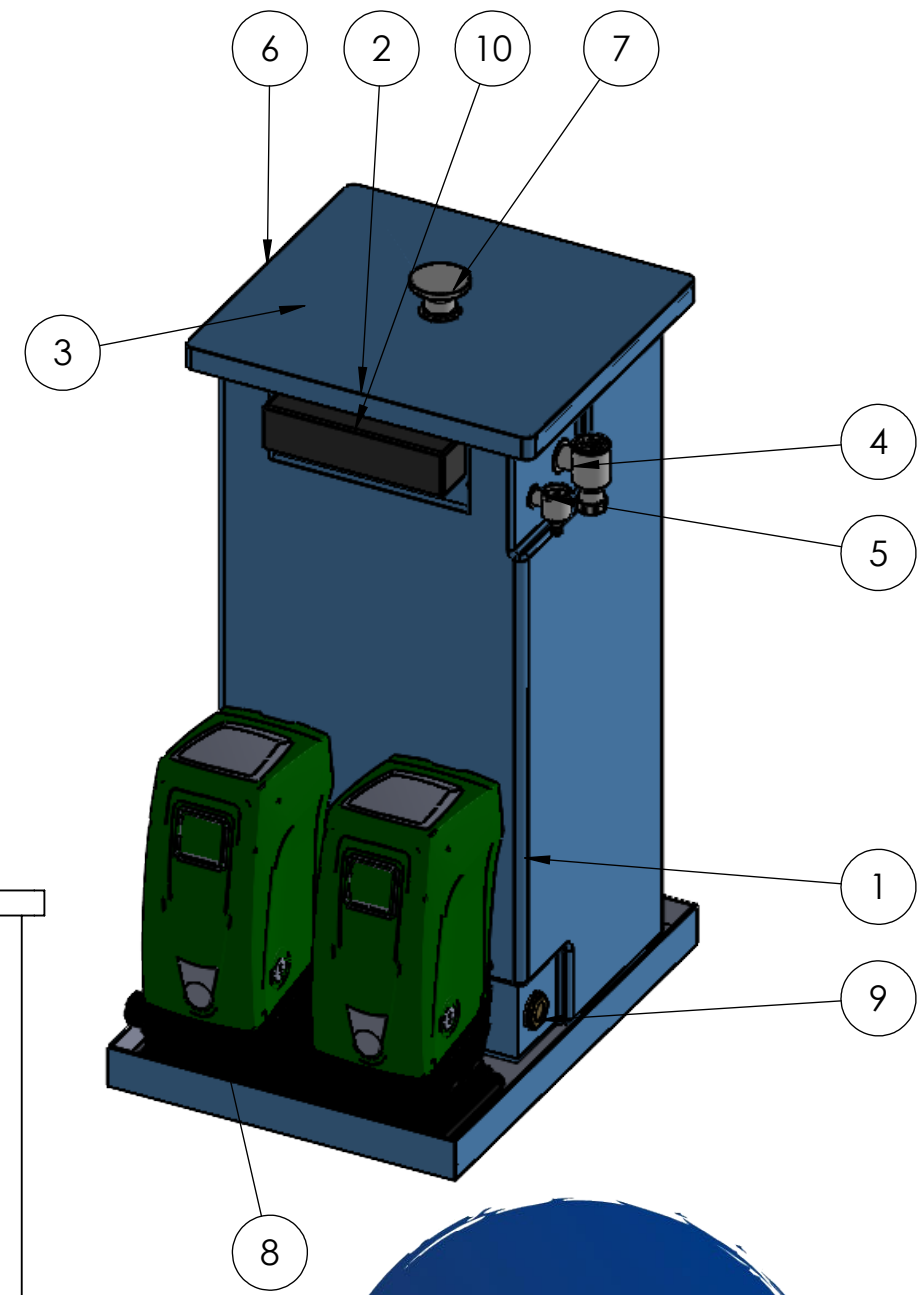

ITEM NO.	PART NUMBER	DESCRIPTION	QTY.
1	DAB Condense Tray 780 x 1030 x 90mm	1" Encapsulated Marine Ply	1
2	DAB 519 Preins Tank		1
3	22mm eq		1
4	1.5 Inch Overflow		1
5	22mm Warning Pipe		1
6	Dab519 Preins Lid	Ext dims L/W/H 660 x 660 x 50mm	1
7	Screened Lid Vent		1
8	KIT 2 E.sybox + E.sytwin.stp		1
9	1.25 Inch Brass Essex	Tank Connector	1
10	400x95ABWEIR		1

DAB519AB + Esybox Twin

PolyPump Ltd
Providing your pumping solutions
sales@polypump.co.uk
01296 488 294

All Provisions are shown in standard locations
If required differently Please amend prior to order
I am signing to approve this drawing to progress my order into the build program
I accept that I cannot cancel this order following my signature of approval

Name	Signature	Drawing approval date