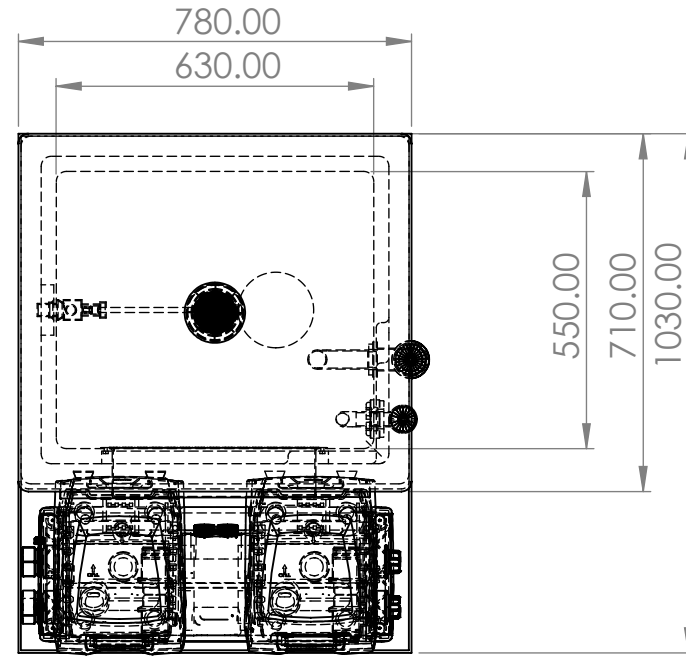

ITEM NO.	PART NUMBER	DESCRIPTION	QTY.
1	DAB Condense Tray 780 x 1030 x 90mm	1" Encapsulated Marine Ply	1
2	DAB 519 Preins Tank		1
3	22mm eq		1
4	1.5 Inch Overflow		1
5	22mm Warning Pipe		1
6	Dab519 Preins Lid	Ext dims L/W/H 660 x 660 x 50mm	1
7	Screened Lid Vent		1
8	KIT 2 E.sybox + E.sytwin.stp		1
9	1.25 Inch Brass Essex	Tank Connector	1
10	400x95ABWEIR		1

DAB519AB + Esybox Twin

PolyPump Ltd
Providing your pumping solutions
sales@polypump.co.uk
01296 488 294

All Provisions are shown in standard locations
If required differently Please amend prior to order
I am signing to approve this drawing to progress my order into the build program
I accept that I cannot cancel this order following my signature of approval

Name	Signature	Drawing approval date