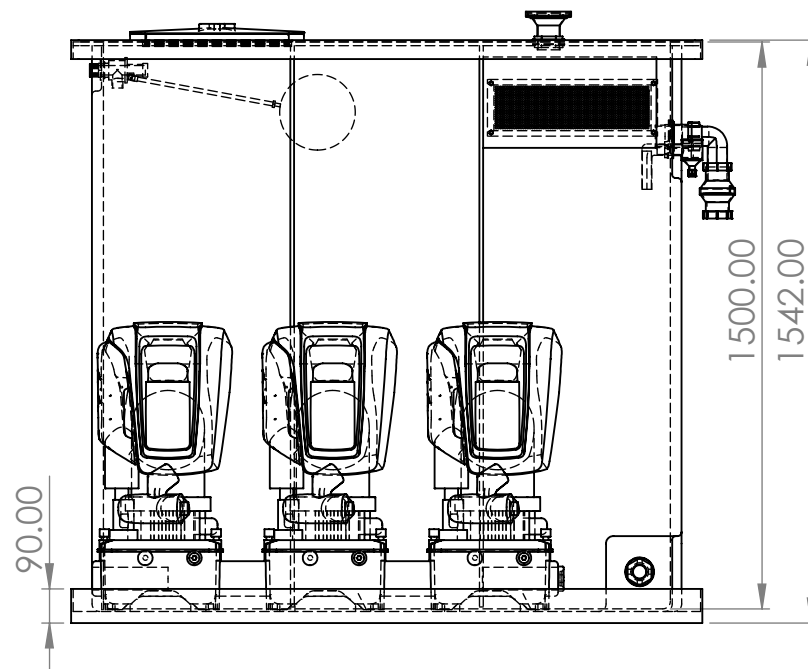

ITEM NO.	PART NUMBER	DESCRIPTION	QTY.
1	DAB1260 Tank	Int Dims L/W/H 1500 x 560 x 1500mm	1
2	DAB Condense Tray	Ext Dims L/W/H 1670 x 100 x 90mm	1
3	25mm Equilibrium Valve	Complete with copper float	1
4	2 Inch Screened Overflow		1
5	22mm Warning Pipe		1
6	1.25 Inch Brass Essex Tank Connector		1
7	DAB1260 Preins Lid	Ext Dims L/W/H 1670 x 720 x 50mm	1
8	400 Round Hatch414		1
9	Screened Lid Vent		1
10	400x95ABWEIR		1
11	60198333_STP.stp		1
12	60195100_60199035_60199039_STP.stp		3

DAB1260AB + Eesybox Max 3

PolyPump Ltd
Providing your pumping solutions
sales@polypump.co.uk
01296 488 294

All Provisions are shown in standard locations
If required differently Please amend prior to order

I am signing to approve this drawing to progress my order into the build program
I accept that I cannot cancel this order following my signature of approval

Name	Signature	Drawing approval date