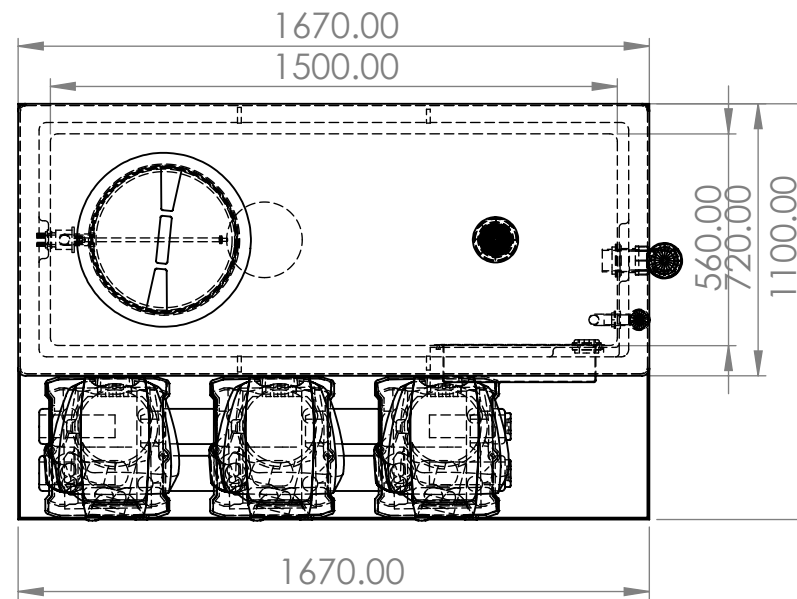

ITEM NO.	PART NUMBER	DESCRIPTION	QTY.
1	DAB1260 Tank	Int Dims L/W/H 1500 x 560 x 1500mm	1
2	DAB Condense Tray	Ext Dims L/W/H 1670 x 100 x 90mm	1
3	25mm Equilibrium Valve	Complete with copper float	1
4	2 Inch Screened Overflow		1
5	22mm Warning Pipe		1
6	1.25 Inch Brass Essex Tank Connector		1
7	DAB1260 Preins Lid	Ext Dims L/W/H 1670 x 720 x 50mm	1
8	400 Round Hatch414		1
9	Screened Lid Vent		1
10	400x95ABWEIR		1
11	60198333_STP.stp		1
12	60195100_60199035_60199039_STP.stp		3

DAB1260AB + Eesybox Max 3

PolyPump Ltd
Providing your pumping solutions
sales@polypump.co.uk
01296 488 294

All Provisions are shown in standard locations
If required differently Please amend prior to order

I am signing to approve this drawing to progress my order into the build program
I accept that I cannot cancel this order following my signature of approval

Name	Signature	Drawing approval date