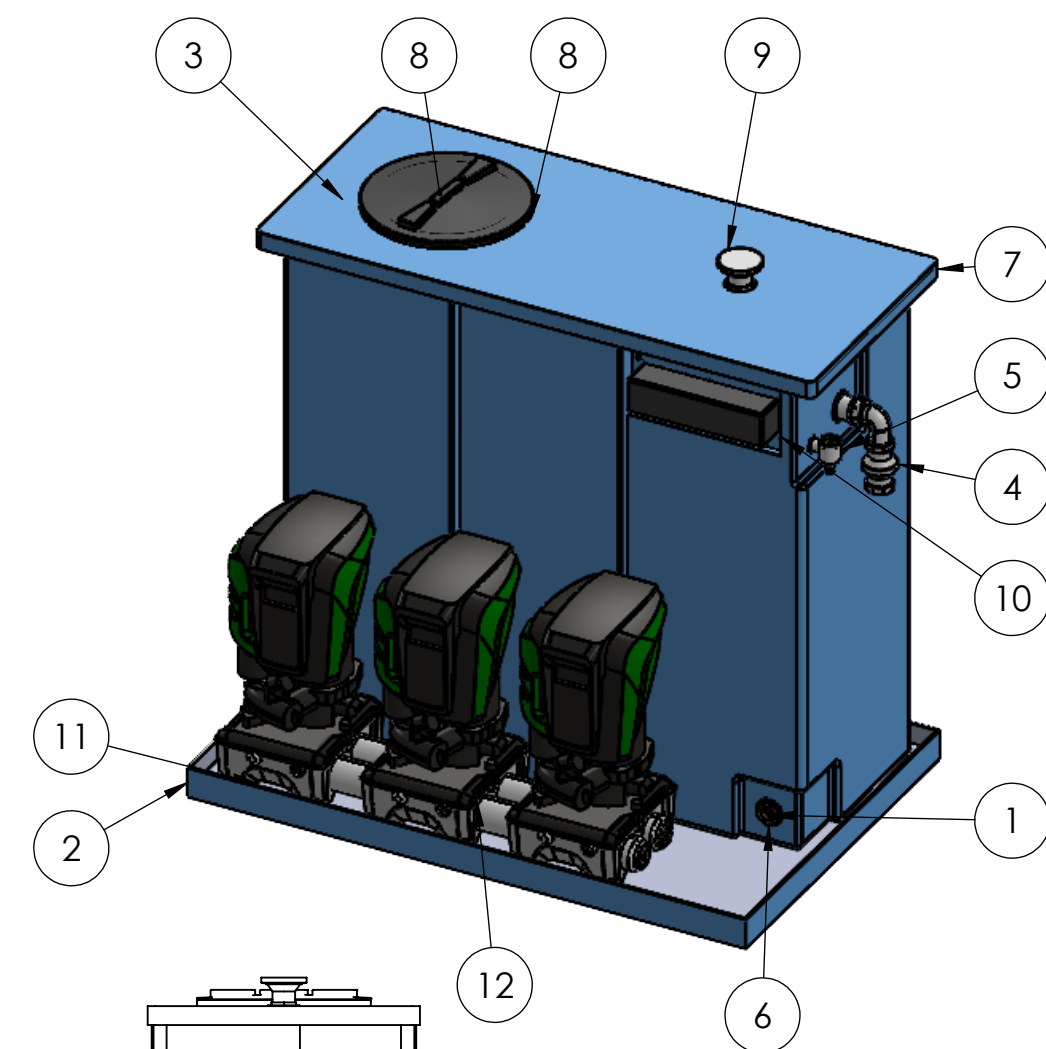

ITEM NO.	PART NUMBER	DESCRIPTION	QTY.
1	DAB1260 Tank	Int Dims L/W/H 1500 x 560 x 1500mm	1
2	DAB Condense Tray	Ext Dims L/W/H 1670 x 100 x 90mm	1
3	25mm Equilibrium Valve	Complete with copper float	1
4	2 Inch Screened Overflow		1
5	22mm Warning Pipe		1
6	1.25 Inch Brass Essex Tank Connector		1
7	DAB1260 Preins Lid	Ext Dims L/W/H 1670 x 720 x 50mm	1
8	400 Round Hatch414		1
9	Screened Lid Vent		1
10	400x95ABWEIR		1
11	60198333_STP.stp		1
12	60195100_60199035_60199039_STP.stp		3

DAB1260AB + Eesybox Max 3

PolyPump Ltd
Providing your pumping solutions
sales@polypump.co.uk
01296 488 294

All Provisions are shown in standard locations
If required differently Please amend prior to order

I am signing to approve this drawing to progress my order into the build program
I accept that I cannot cancel this order following my signature of approval

Name	Signature	Drawing approval date