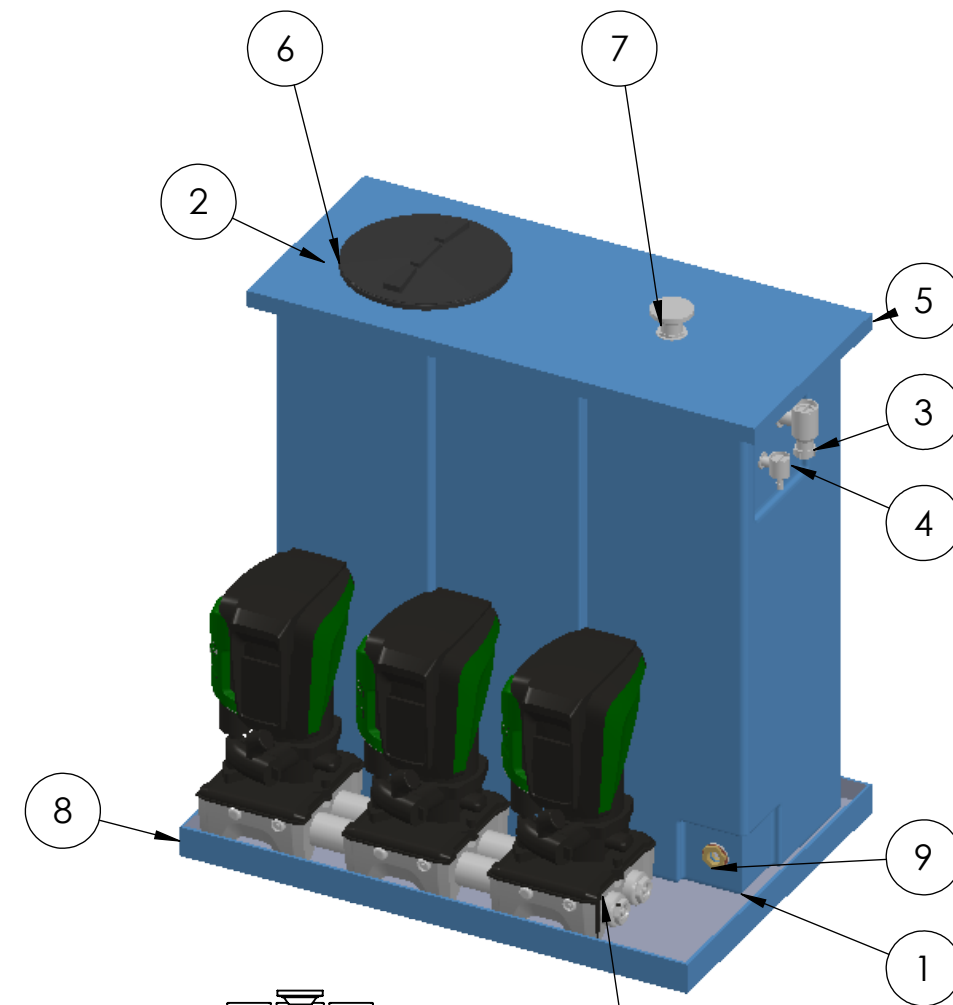

ITEM NO.	PART NUMBER	DESCRIPTION	QTY.
1	DAB 1350 X 500 X 1500 PREINS TANK		1
2	22mm Equilibrium ValveSLDPRT	Complete with copper float	1
3	1.5 Inch Overflow		1
4	22mm Warning Pipe		1
5	DAB1000 Preins Lid	Ext Dims L/W/H 1520 x 670 x 50mm	1
6	400 Round Hatch414		1
7	Screened Lid Vent		1
8	DAB CONDEENCE TRAY 1550 X 1050		1
9	1.25 Inch Brass Essex	Tank Connector	1
10	3 ESYBOX MAX .stp		1

DAB1000P Eskybox Max 3

PolyPump Ltd
Providing your pumping solutions
sales@polypump.co.uk
01296 488 294

All Provisions are shown in standard locations
If required differently Please amend prior to order

I am signing to approve this drawing to progress my order into the build program
I accept that I cannot cancel this order following my signature of approval

Name	Signature	Drawing approval date