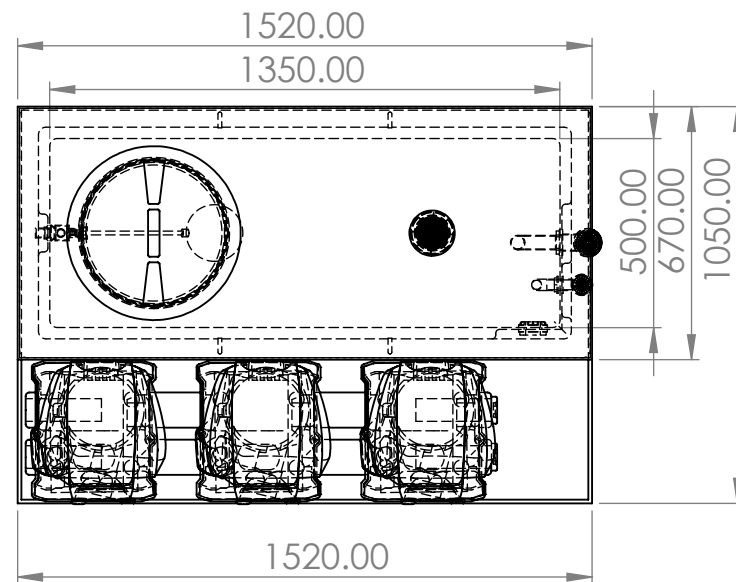

ITEM NO.	PART NUMBER	DESCRIPTION	QTY.
1	DAB 1350 X 500 X 1500 PREINS TANK		1
2	22mm Equilibrium ValveSLDPRT	Complete with copper float	1
3	1.5 Inch Overflow		1
4	22mm Warning Pipe		1
5	DAB1000 Preins Lid	Ext Dims L/W/H 1520 x 670 x 50mm	1
6	400 Round Hatch414		1
7	Screened Lid Vent		1
8	DAB CONDEENCE TRAY 1550 X 1050		1
9	1.25 Inch Brass Essex	Tank Connector	1
10	3 ESYBOX MAX .stp		1

DAB1000P Eskybox Max 3

PolyPump Ltd
Providing your pumping solutions
sales@polypump.co.uk
01296 488 294

All Provisions are shown in standard locations
If required differently Please amend prior to order

I am signing to approve this drawing to progress my order into the build program
I accept that I cannot cancel this order following my signature of approval

Name	Signature	Drawing approval date