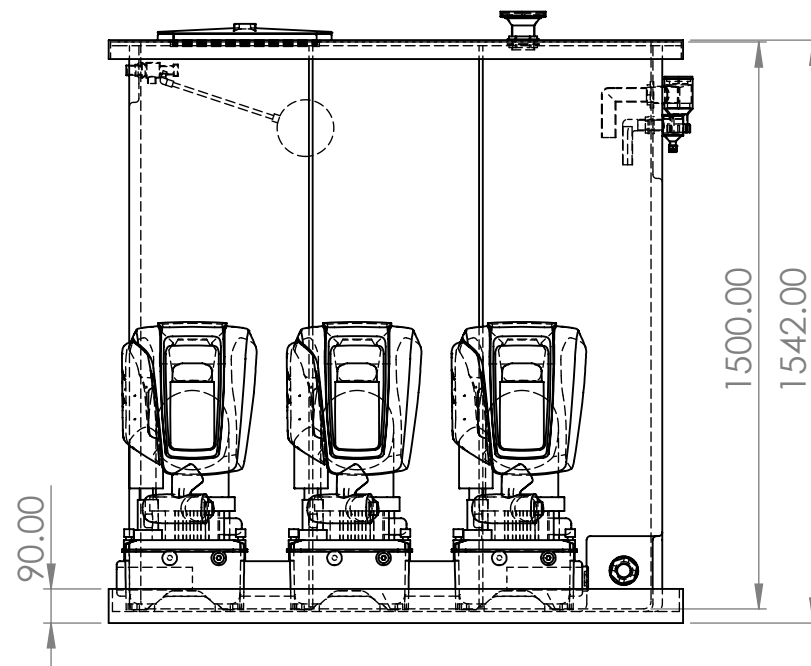

ITEM NO.	PART NUMBER	DESCRIPTION	QTY.
1	DAB 1350 X 500 X 1500 PREINS TANK		1
2	22mm Equilibrium ValveSLDPRT	Complete with copper float	1
3	1.5 Inch Overflow		1
4	22mm Warning Pipe		1
5	DAB1000 Preins Lid	Ext Dims L/W/H 1520 x 670 x 50mm	1
6	400 Round Hatch414		1
7	Screened Lid Vent		1
8	DAB CONDEENCE TRAY 1550 X 1050		1
9	1.25 Inch Brass Essex	Tank Connector	1
10	3 ESYBOX MAX .stp		1

DAB1000P Eskybox Max 3

PolyPump Ltd
Providing your pumping solutions
sales@polypump.co.uk
01296 488 294

All Provisions are shown in standard locations
If required differently Please amend prior to order

I am signing to approve this drawing to progress my order into the build program
I accept that I cannot cancel this order following my signature of approval

Name	Signature	Drawing approval date