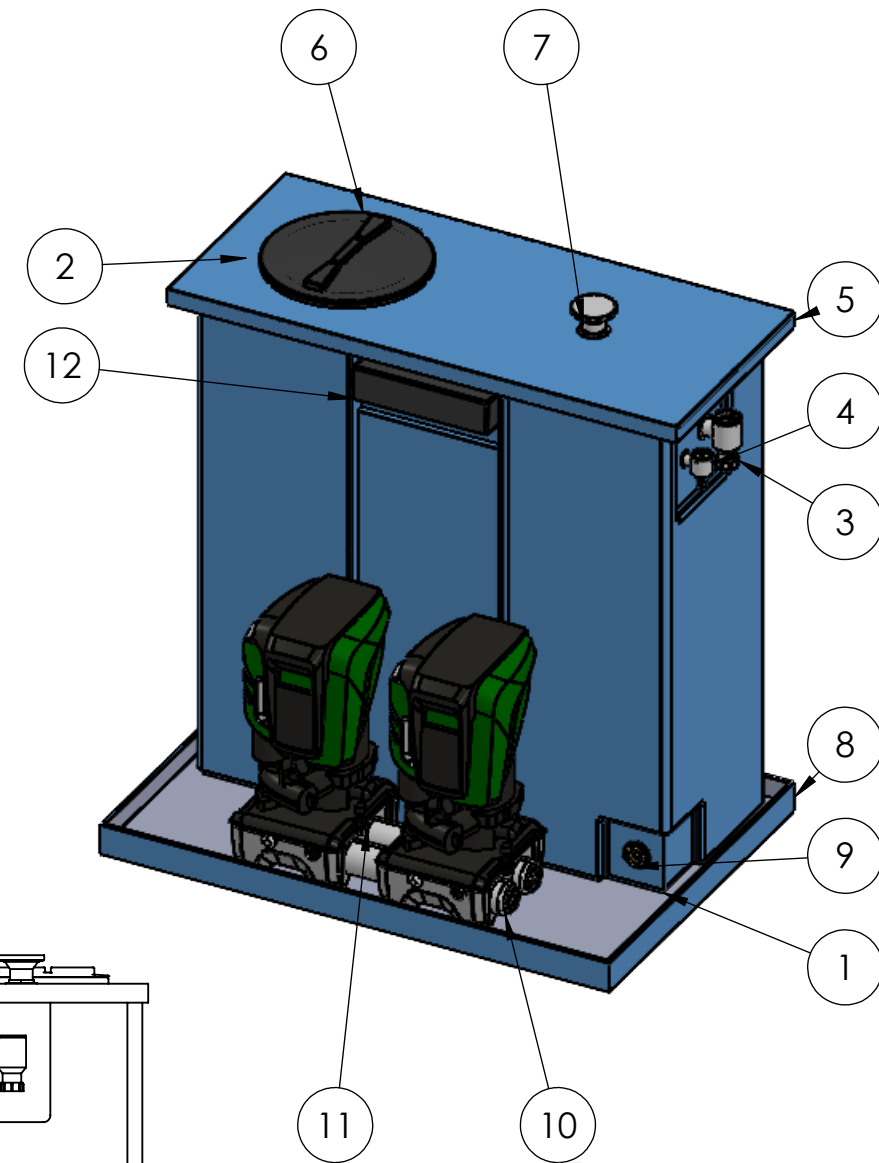

ITEM NO.	PART NUMBER	DESCRIPTION	QTY.
1	DAB 1350 X 500 X 1500 PREINS TANK		1
2	22mm Equilibrium ValveSLDPRT	Complete with copper float	1
3	1.5 Inch Overflow		1
4	22mm Warning Pipe		1
5	DAB1000 Preins Lid	Ext Dims L/W/H 1520 x 670 x 50mm	1
6	400 Round Hatch414		1
7	Screened Lid Vent		1
8	DAB CONDENCE TRAY 1550 X 1050		1
9	1.25 Inch Brass Essex	Tank Connector	1
10	60198332_STP.stp	-	1
11	60195100_60199035_60199039_STP_.stp	-	2
12	400x95ABWEIR		1

DAB1000AB + Eesybox Max 2

PolyPump Ltd
Providing your pumping solutions
sales@polypump.co.uk
01296 488 294

All Provisions are shown in standard locations
If required differently Please amend prior to order

I am signing to approve this drawing to progress my order into the build program
I accept that I cannot cancel this order following my signature of approval

Name	Signature	Drawing approval date