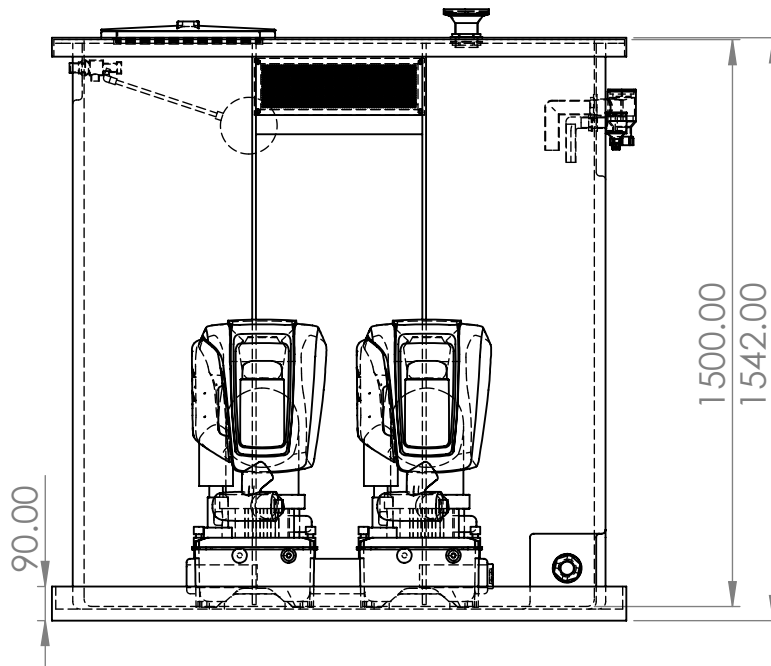

ITEM NO.	PART NUMBER	DESCRIPTION	QTY.
1	DAB 1350 X 500 X 1500 PREINS TANK		1
2	22mm Equilibrium ValveSLDPRT	Complete with copper float	1
3	1.5 Inch Overflow		1
4	22mm Warning Pipe		1
5	DAB1000 Preins Lid	Ext Dims L/W/H 1520 x 670 x 50mm	1
6	400 Round Hatch414		1
7	Screened Lid Vent		1
8	DAB CONDENCE TRAY 1550 X 1050		1
9	1.25 Inch Brass Essex	Tank Connector	1
10	60198332_STP.stp	-	1
11	60195100_60199035_60199039_STP_.stp	-	2
12	400x95ABWEIR		1

DAB1000AB + Eesybox Max 2

PolyPump Ltd
Providing your pumping solutions
sales@polypump.co.uk
01296 488 294

All Provisions are shown in standard locations
If required differently Please amend prior to order

I am signing to approve this drawing to progress my order into the build program
I accept that I cannot cancel this order following my signature of approval

Name	Signature	Drawing approval date