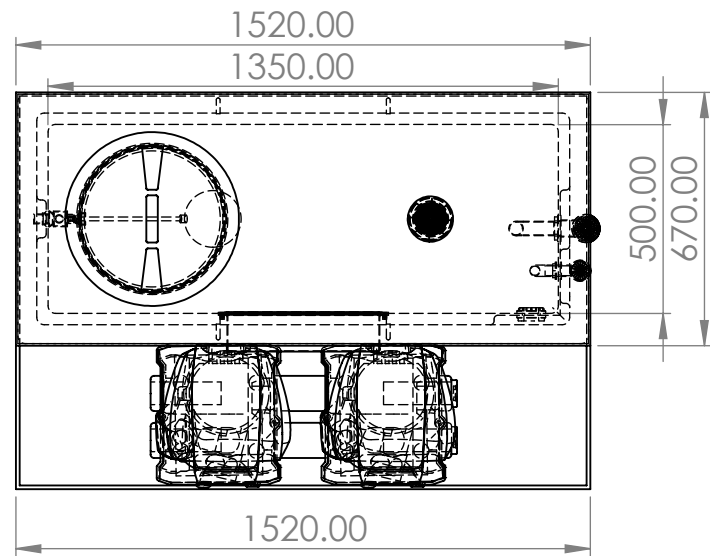

ITEM NO.	PART NUMBER	DESCRIPTION	QTY.
1	DAB 1350 X 500 X 1500 PREINS TANK		1
2	22mm Equilibrium ValveSLDPRT	Complete with copper float	1
3	1.5 Inch Overflow		1
4	22mm Warning Pipe		1
5	DAB1000 Preins Lid	Ext Dims L/W/H 1520 x 670 x 50mm	1
6	400 Round Hatch414		1
7	Screened Lid Vent		1
8	DAB CONDENCE TRAY 1550 X 1050		1
9	1.25 Inch Brass Essex	Tank Connector	1
10	60198332_STP.stp	-	1
11	60195100_60199035_60199039_STP_.stp	-	2
12	400x95ABWEIR		1

DAB1000AB + Eesybox Max 2

PolyPump Ltd
Providing your pumping solutions
sales@polypump.co.uk
01296 488 294

All Provisions are shown in standard locations
If required differently Please amend prior to order

I am signing to approve this drawing to progress my order into the build program
I accept that I cannot cancel this order following my signature of approval

Name	Signature	Drawing approval date