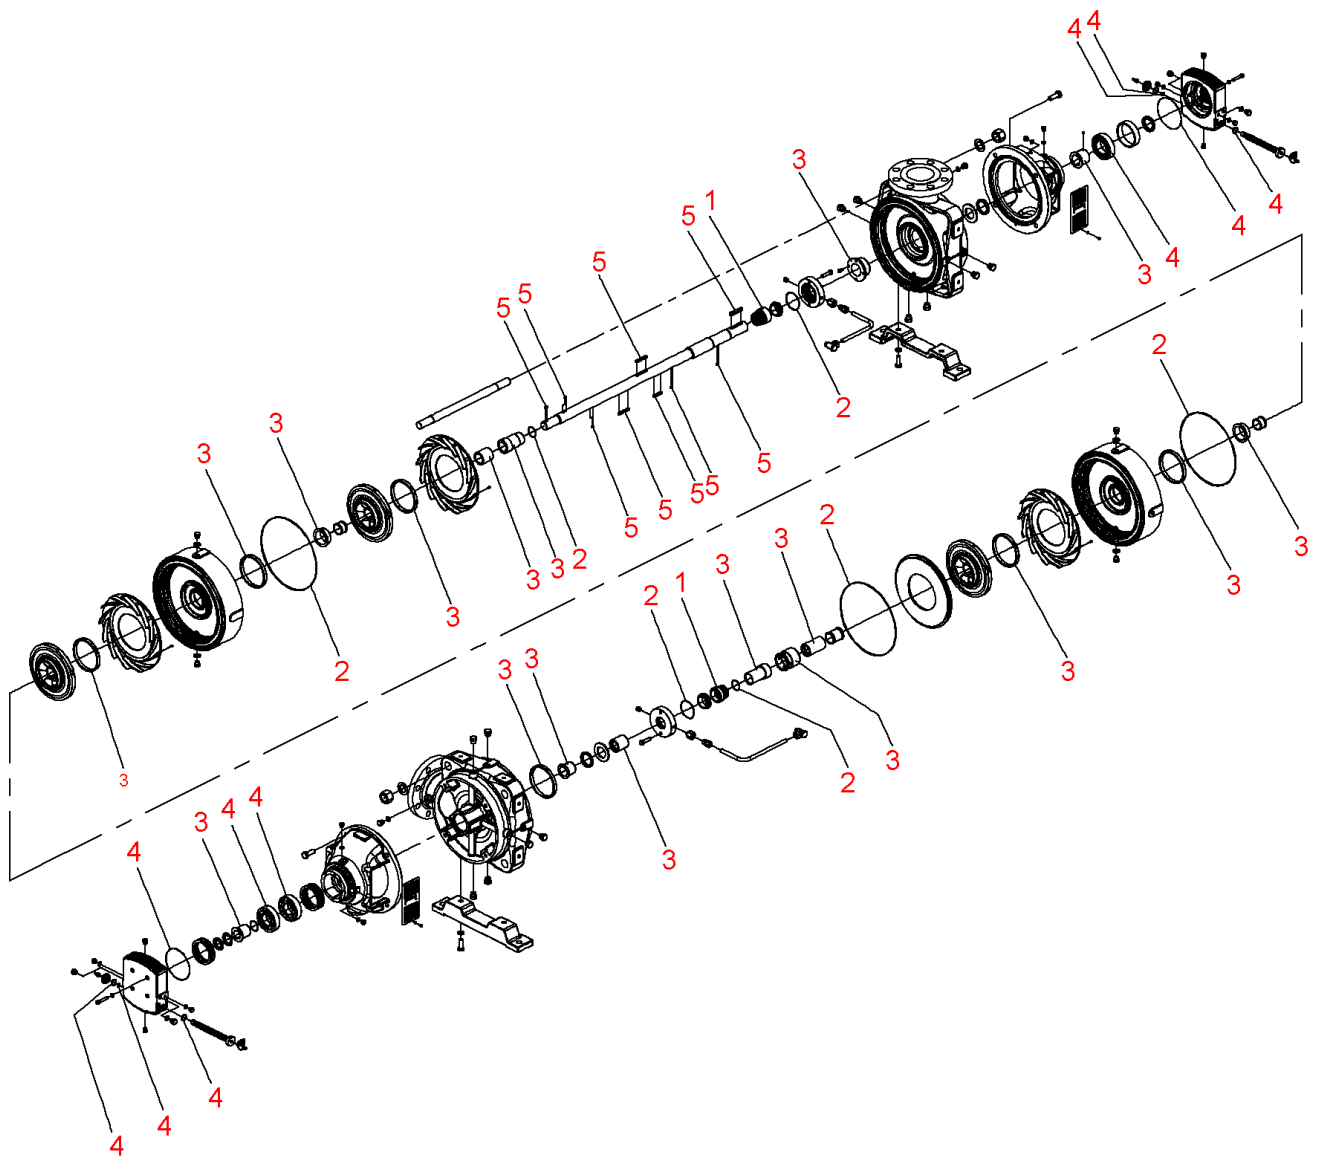

Zeox-First-H28003-200-2 (4191938)

Item	Article no.	Description	Quantity
		SPARE PARTS MOTOR:ON REQUEST	1
1	4216693	2 Mechanical seals H200(240-280) KIT	1
2	4216695	Seals Zeox-H200(240-280)03	1
3	4216696	Wear parts Zeox-H200(240-280)03	1
4	4216697	Bearing Zeox-H200(240-280) KIT	1
5	4217864	Key Zeox-H200(240-280)03 KIT	1