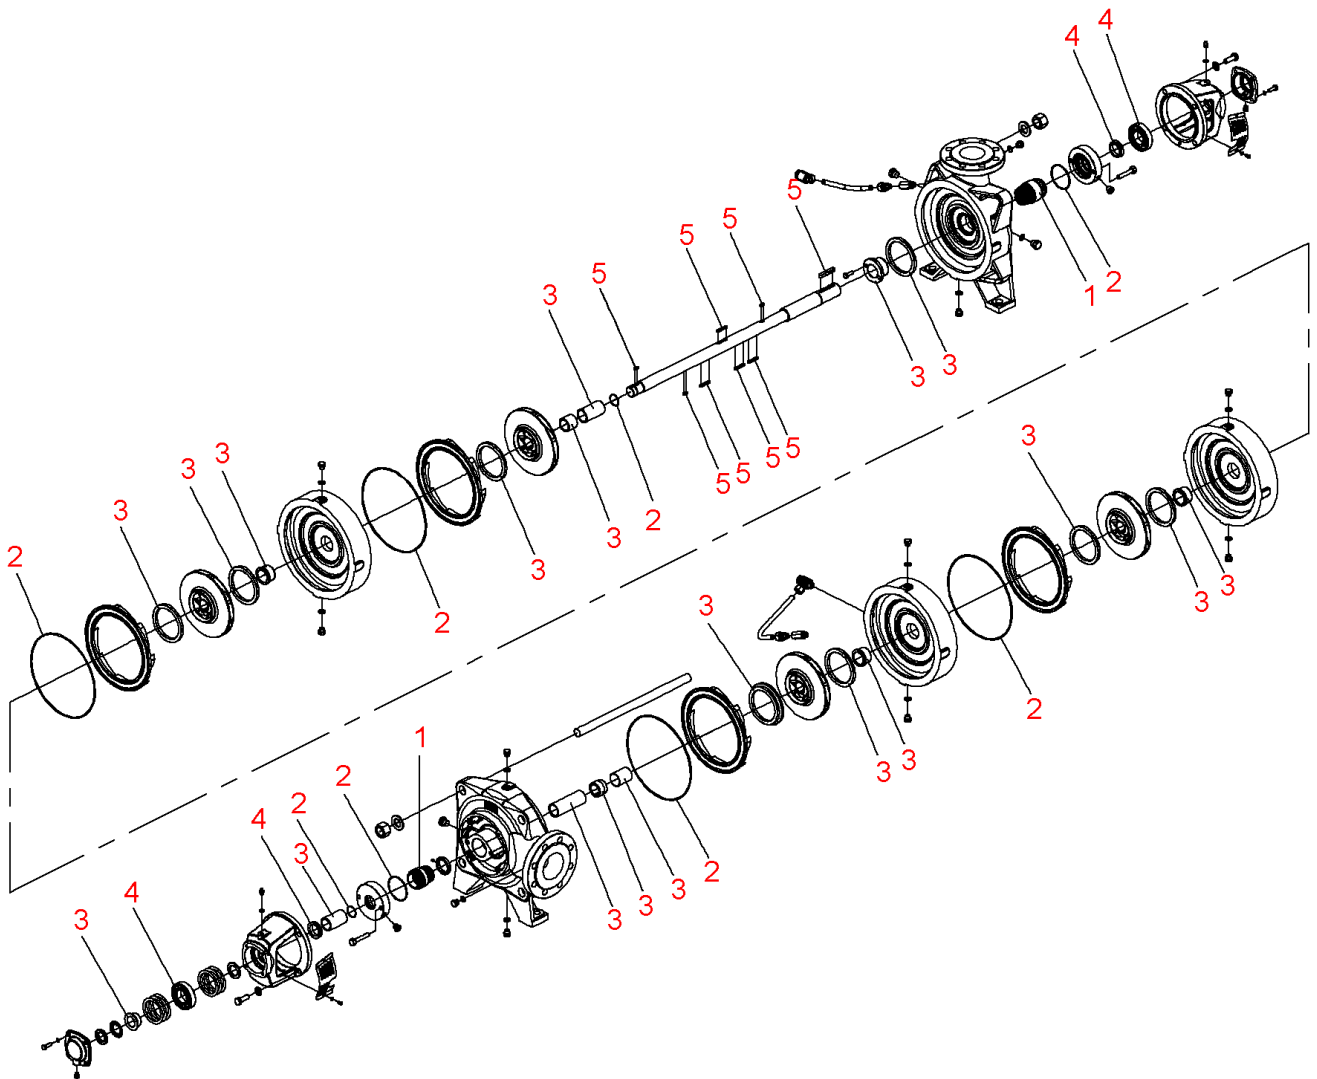

Zeox-First-H16003-75-2 (4191907)

Item	Article no.	Description	Quantity
	2162526	Motor B3 75/2/280 3~400V PTC.IE3 VP.	1
		SPARE PARTS MOTOR:ON REQUEST	1
1	4216676	Mechanical seals Zeox-H120-160 KIT	1
2	4216678	Seals Zeox-H120(160)03 KIT	1
3	4216688	Wear parts Zeox-H16003 KIT	1
4	4216692	Bearing Zeox-H120-160 KIT	1
5	4218433	Key Zeox-H120(160)03 KIT	1