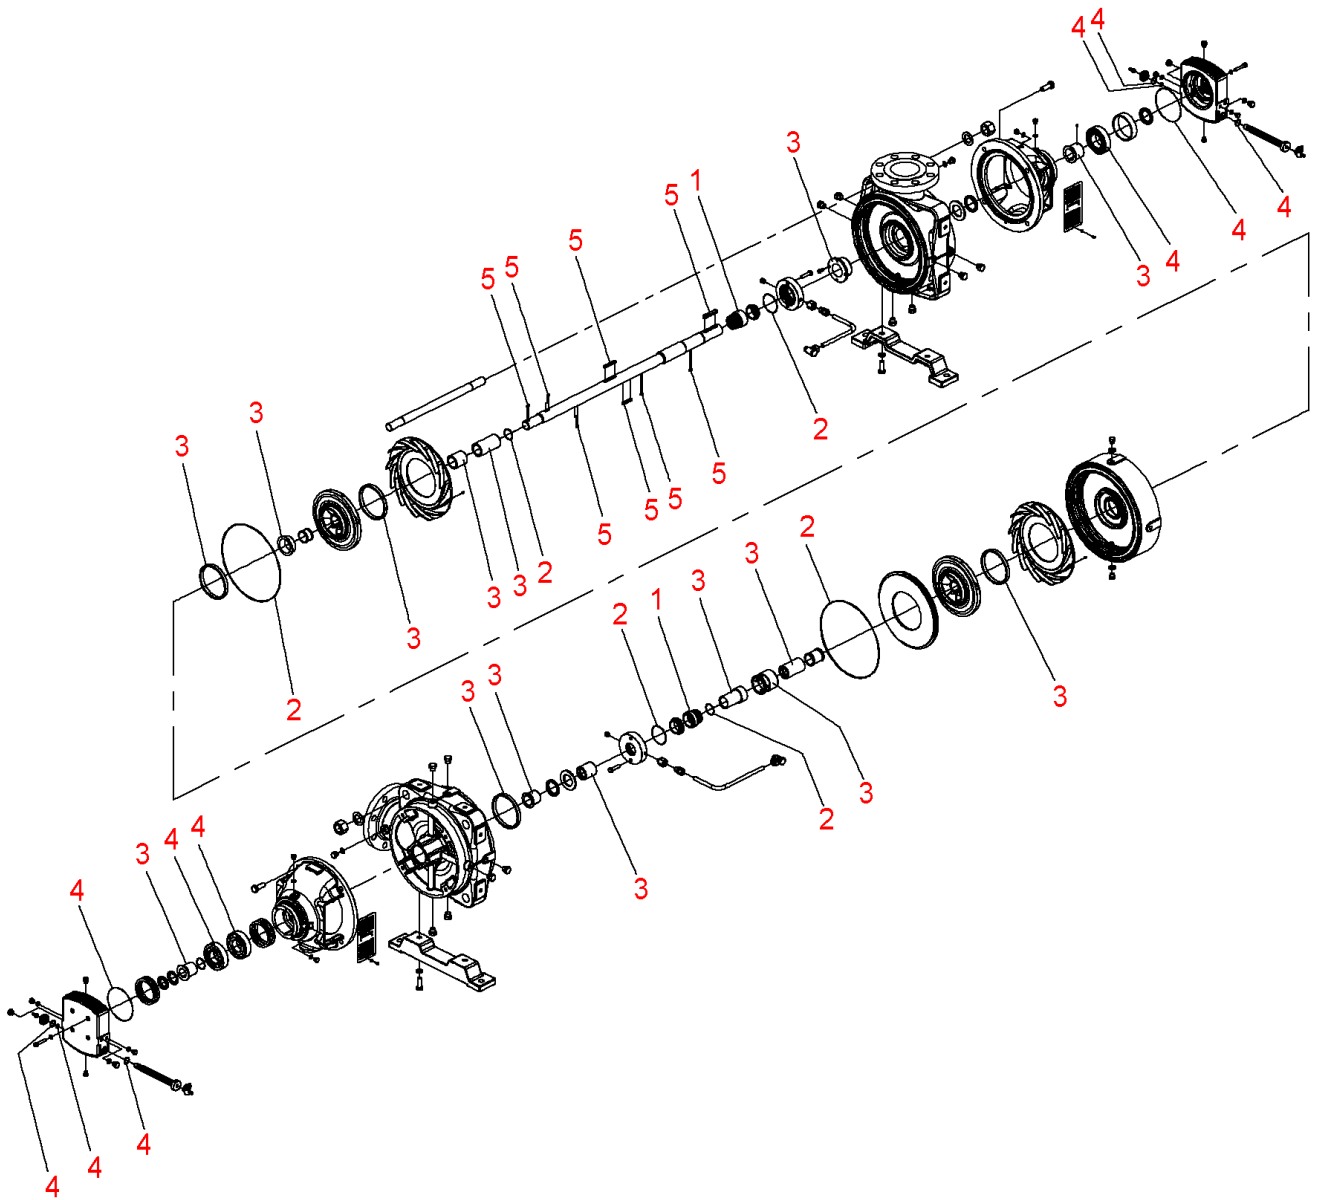

Zeox-First-H28002-132-2 (4191935)

Item	Article no.	Description	Quantity
	2168844	Motor B3 132/2/315 3~400V PTC.IE3 VP.	1
		SPARE PARTS MOTOR:ON REQUEST	1
1	4216693	2 Mechanical seals H200(240-280) KIT	1
2	4216694	Seals Zeox-H200(240-280)02	1
3	4215736	Wear parts Zeox-H200(240-280)02 KIT	1
4	4216697	Bearing Zeox-H200(240-280) KIT	1
5	4217863	Key Zeox-H200(240-280)02 KIT	1