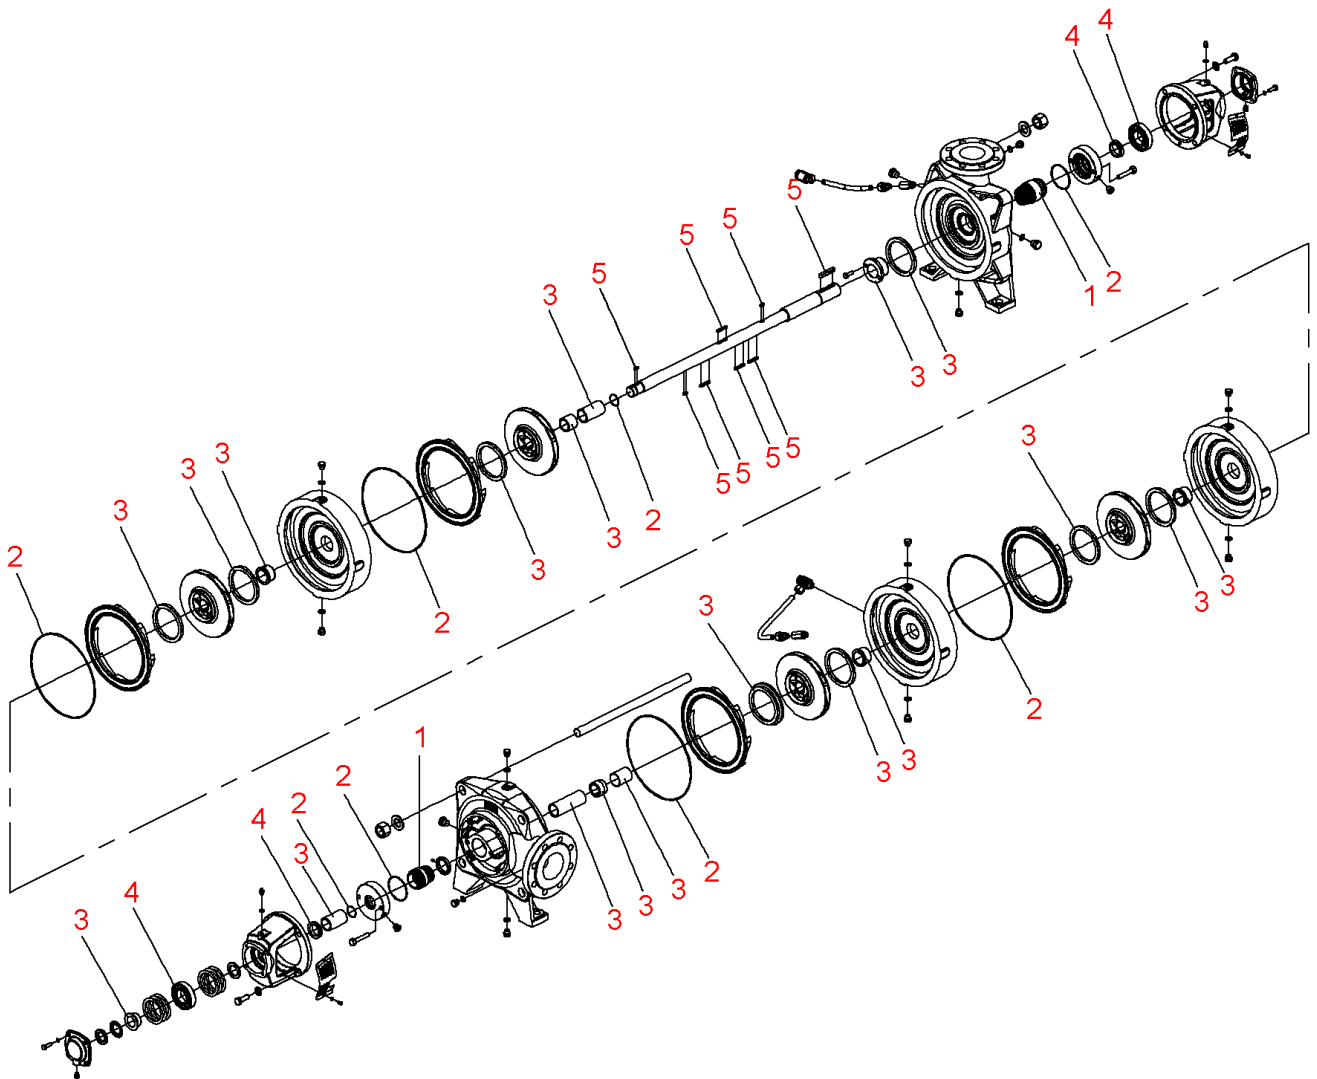

Zeox-First-H16005-160-2 (4191914)

Item	Article no.	Description	Quantity
		SPARE PARTS MOTOR:ON REQUEST	1
1	4216676	Mechanical seals Zeox-H120-160 KIT	1
2	4216680	Seals Zeox-H120(160)05 KIT	1
3	4216690	Wear parts Zeox-H16005 KIT	1
4	4216692	Bearing Zeox-H120-160 KIT	1
5	4218435	Key Zeox-H120(160)05 KIT	1