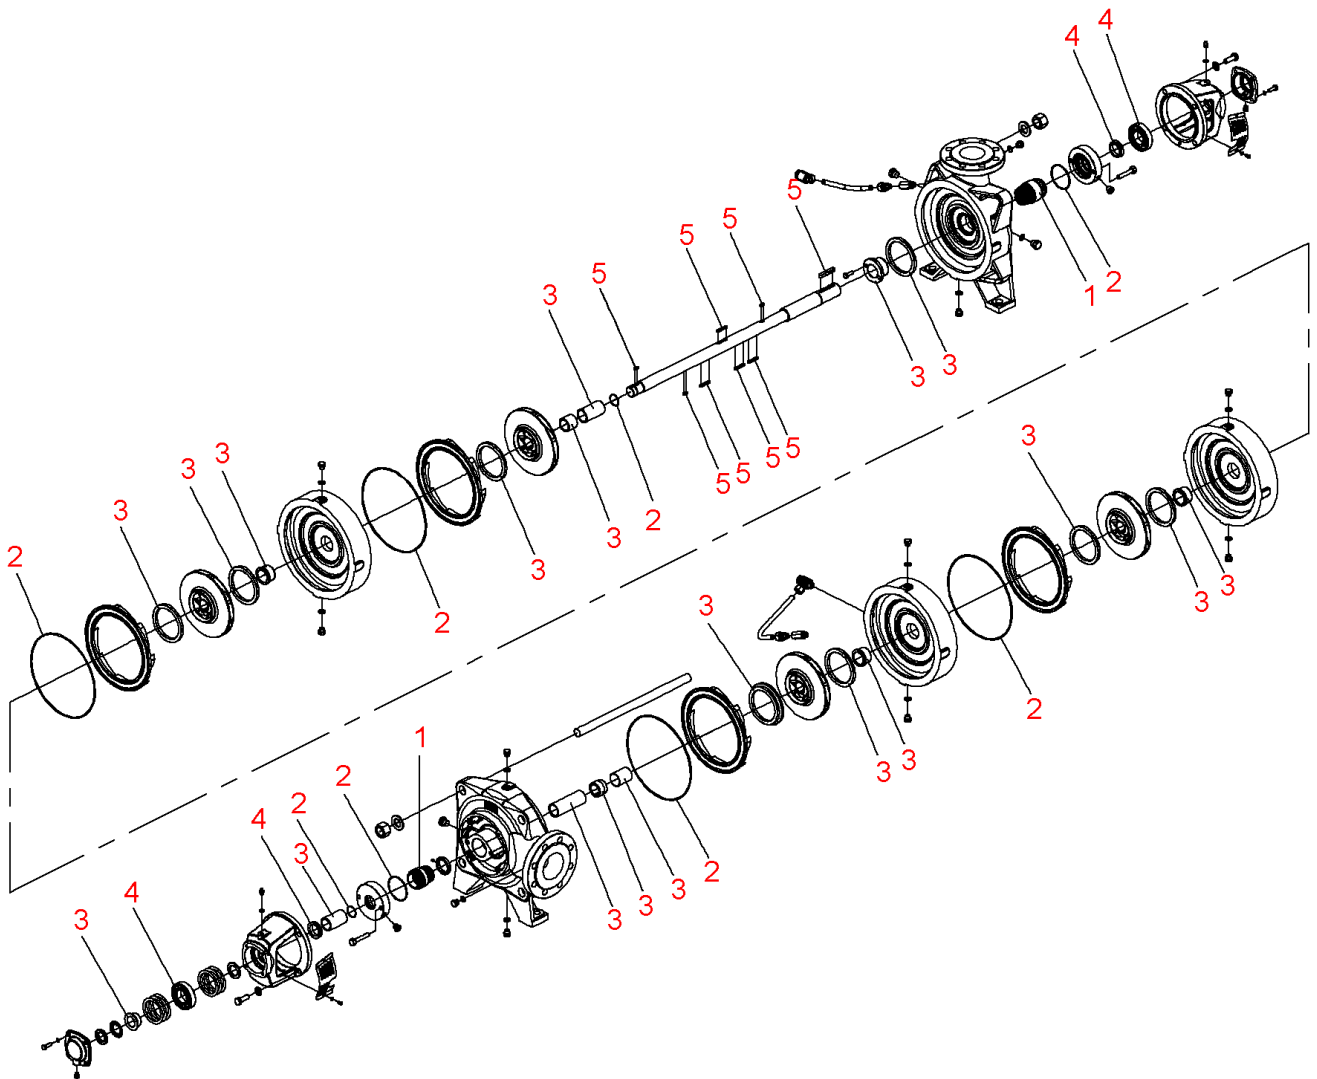

Zeox-First-H12006-250-2 (4191895)

Item	Article no.	Description	Quantity
		SPARE PARTS MOTOR:ON REQUEST	1
1	4216676	Mechanical seals Zeox-H120-160 KIT	1
2	4216681	Seals Zeox-H120(160)06 KIT	1
3	4216686	Wear parts Zeox-H12006 KIT	1
4	4216692	Bearing Zeox-H120-160 KIT	1
5	4218436	Key Zeox-H120(160)06 KIT	1