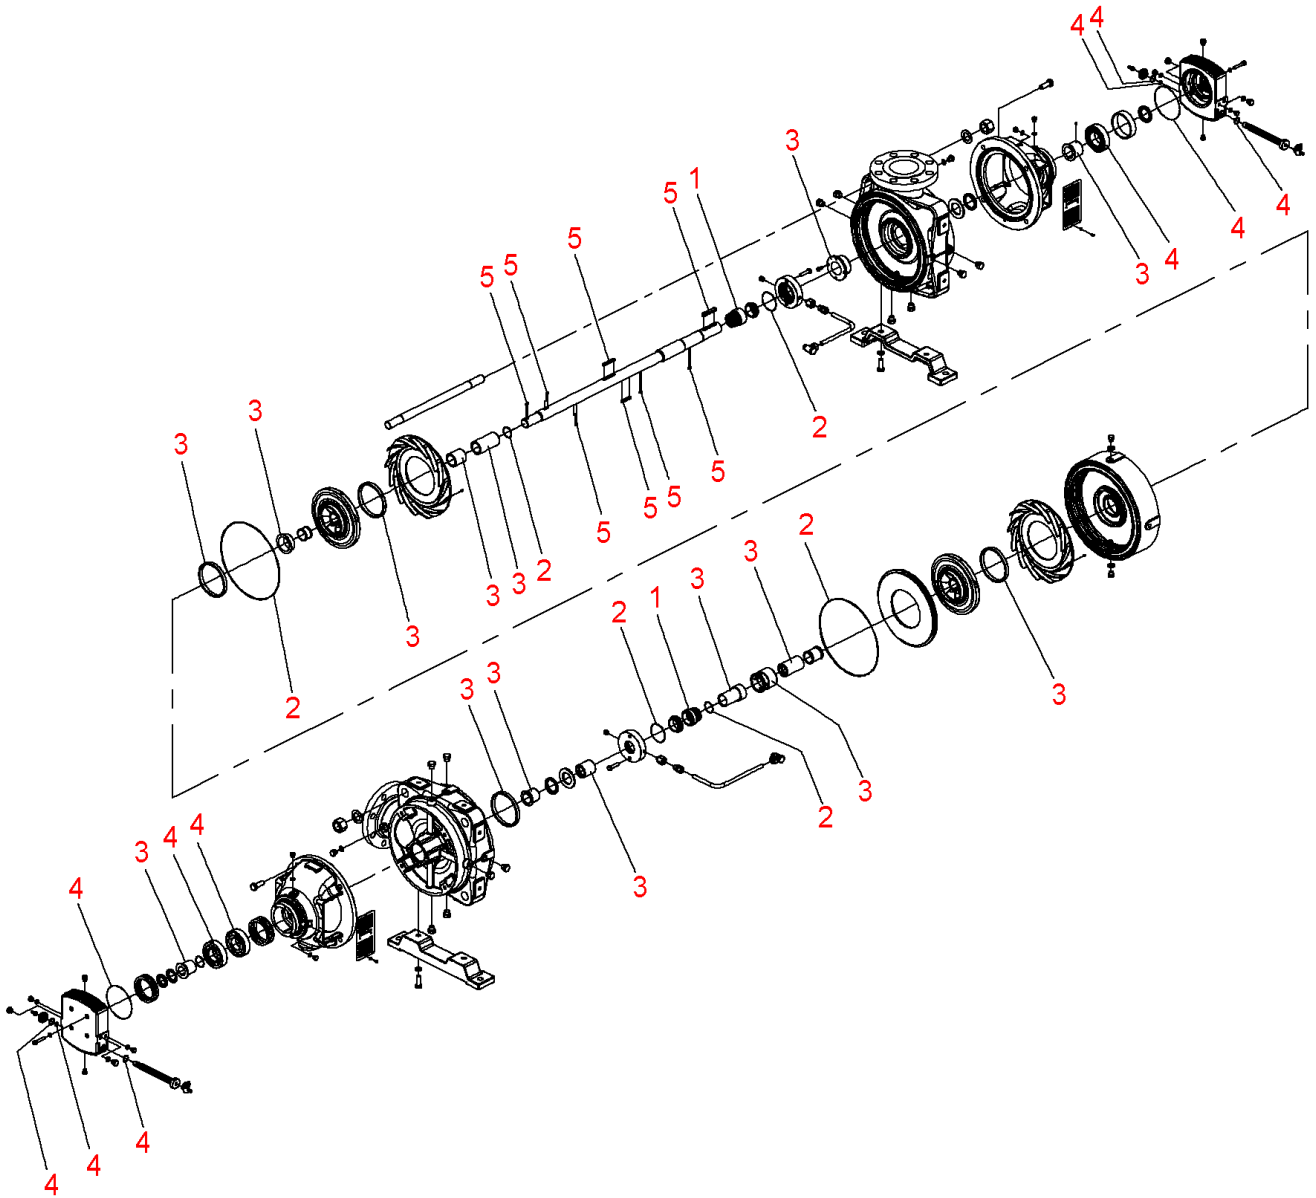

Zeox-First-H24002-160-2 (4191928)

Item	Article no.	Description	Quantity
		SPARE PARTS MOTOR:ON REQUEST	1
1	4216693	2 Mechanical seals H200(240-280) KIT	1
2	4216694	Seals Zeox-H200(240-280)02	1
3	4215736	Wear parts Zeox-H200(240-280)02 KIT	1
4	4216697	Bearing Zeox-H200(240-280) KIT	1
5	4217863	Key Zeox-H200(240-280)02 KIT	1