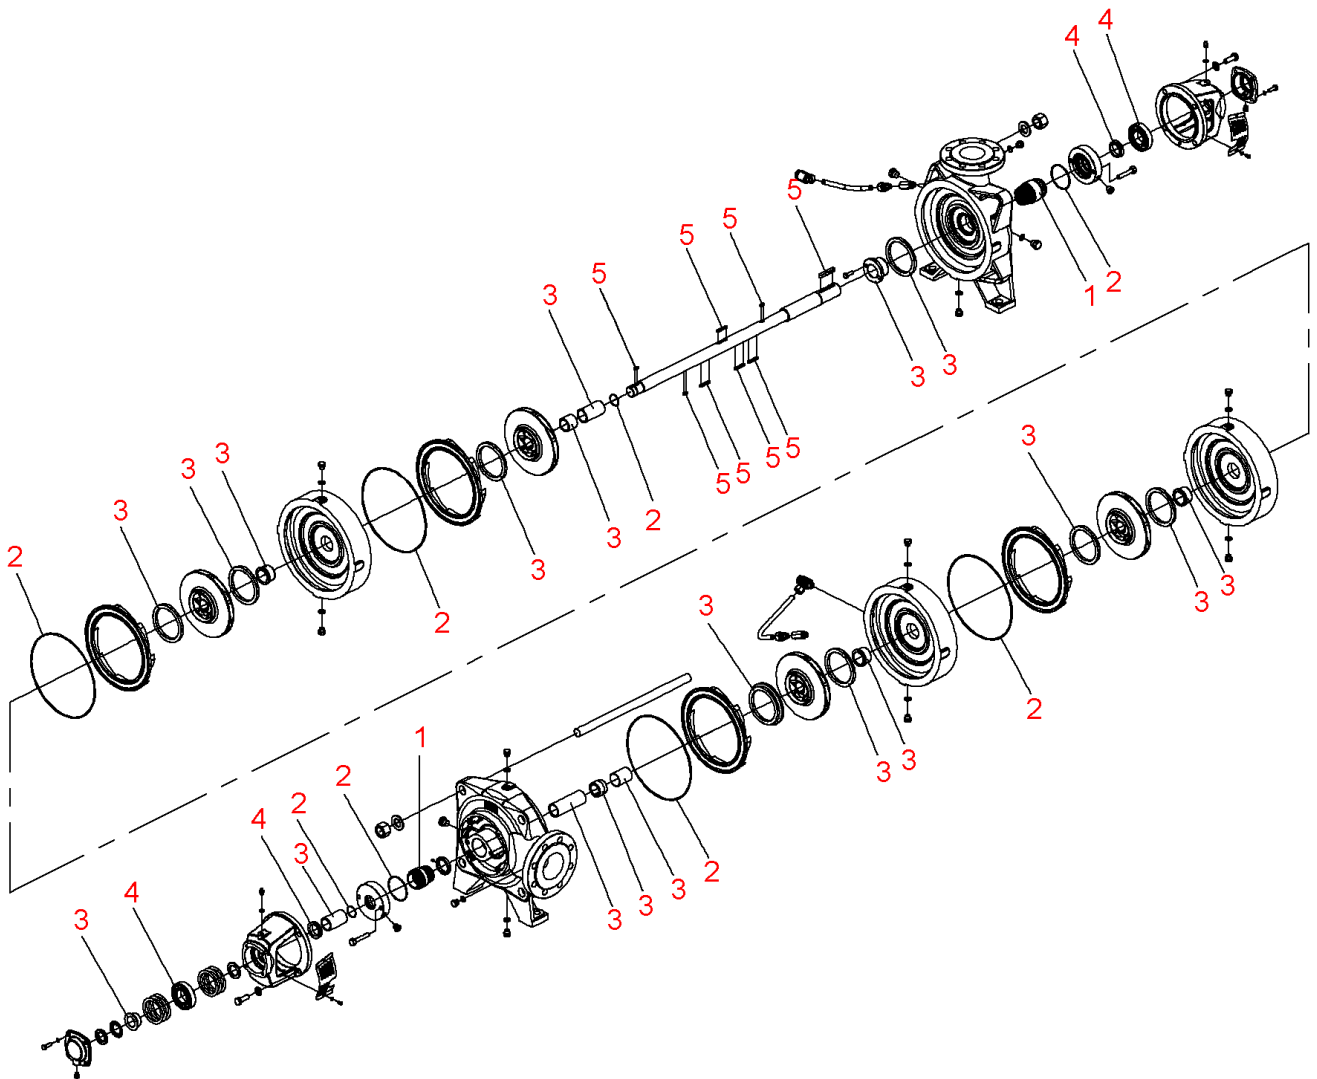

Zeox-First-H12005-160-2 (4191892)

Item	Article no.	Description	Quantity
		SPARE PARTS MOTOR:ON REQUEST	1
1	4216676	Mechanical seals Zeox-H120-160 KIT	1
2	4216680	Seals Zeox-H120(160)05 KIT	1
3	4216685	Wear parts Zeox-H12005 KIT	1
4	4216692	Bearing Zeox-H120-160 KIT	1
5	4218435	Key Zeox-H120(160)05 KIT	1