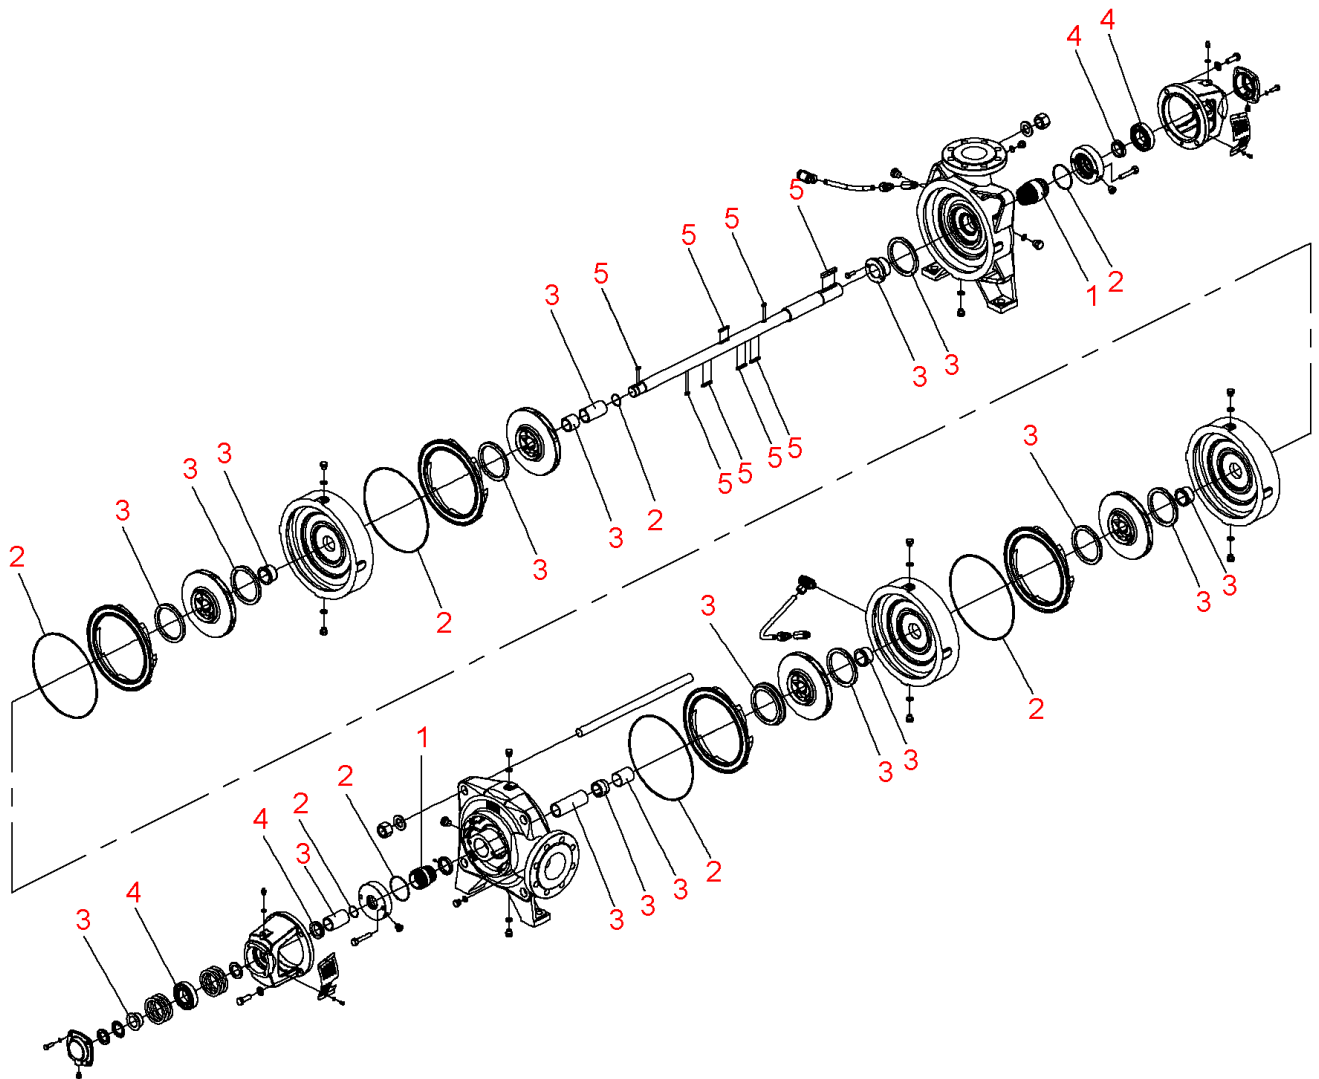

Zeox-First-H16005-200-2 (4191913)

Item	Article no.	Description	Quantity
		SPARE PARTS MOTOR:ON REQUEST	1
1	4216676	Mechanical seals Zeox-H120-160 KIT	1
2	4216680	Seals Zeox-H120(160)05 KIT	1
3	4216690	Wear parts Zeox-H16005 KIT	1
4	4216692	Bearing Zeox-H120-160 KIT	1
5	4218435	Key Zeox-H120(160)05 KIT	1