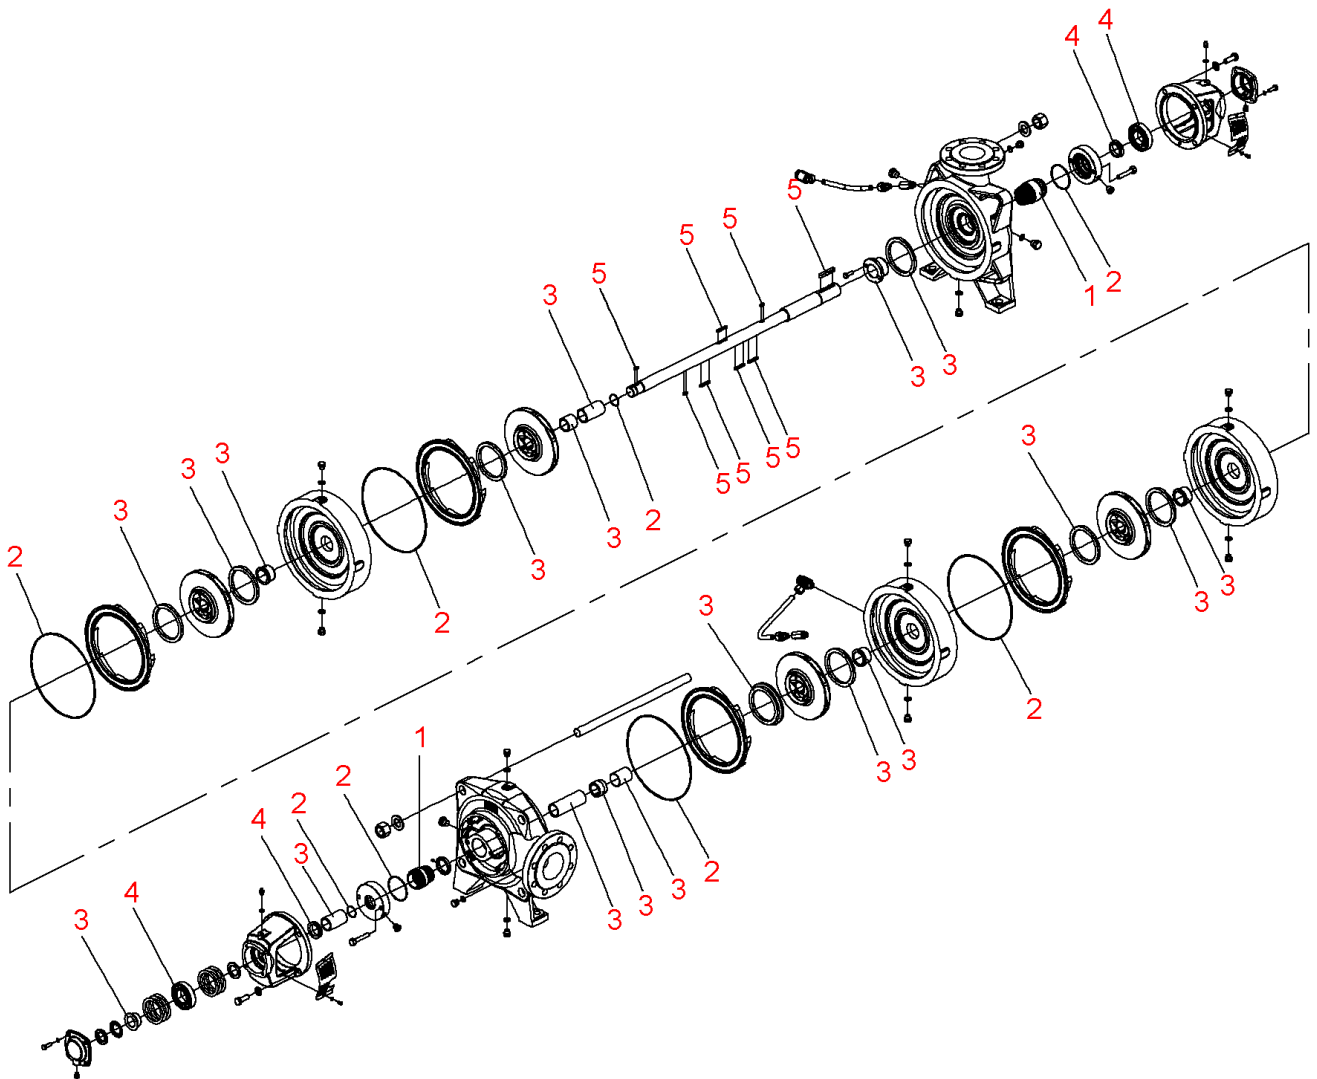

Zeox-First-H12006-200-2 (4191896)

Item	Article no.	Description	Quantity
		SPARE PARTS MOTOR:ON REQUEST	1
1	4216676	Mechanical seals Zeox-H120-160 KIT	1
2	4216681	Seals Zeox-H120(160)06 KIT	1
3	4216686	Wear parts Zeox-H12006 KIT	1
4	4216692	Bearing Zeox-H120-160 KIT	1
5	4218436	Key Zeox-H120(160)06 KIT	1