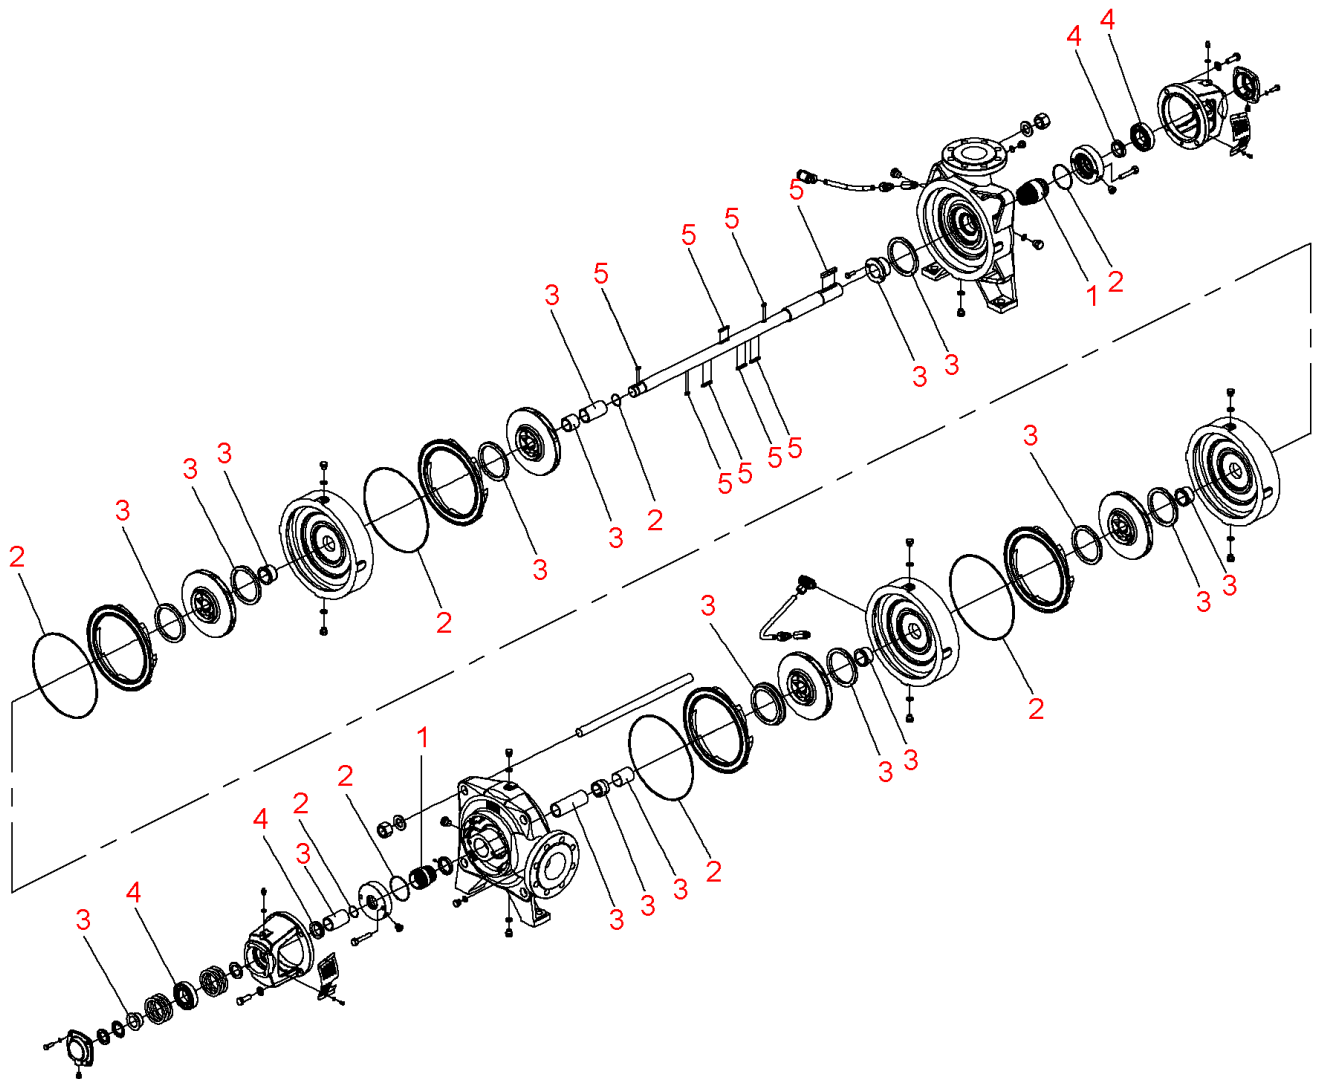

Zeox-First-H16004-200-2 (4191908)

Item	Article no.	Description	Quantity
		SPARE PARTS MOTOR:ON REQUEST	1
1	4216676	Mechanical seals Zeox-H120-160 KIT	1
2	4216679	Seals Zeox-H120(160)04 KIT	1
3	4216689	Wear parts Zeox-H16004 KIT	1
4	4216692	Bearing Zeox-H120-160 KIT	1
5	4218434	Key Zeox-H120(160)04 KIT	1