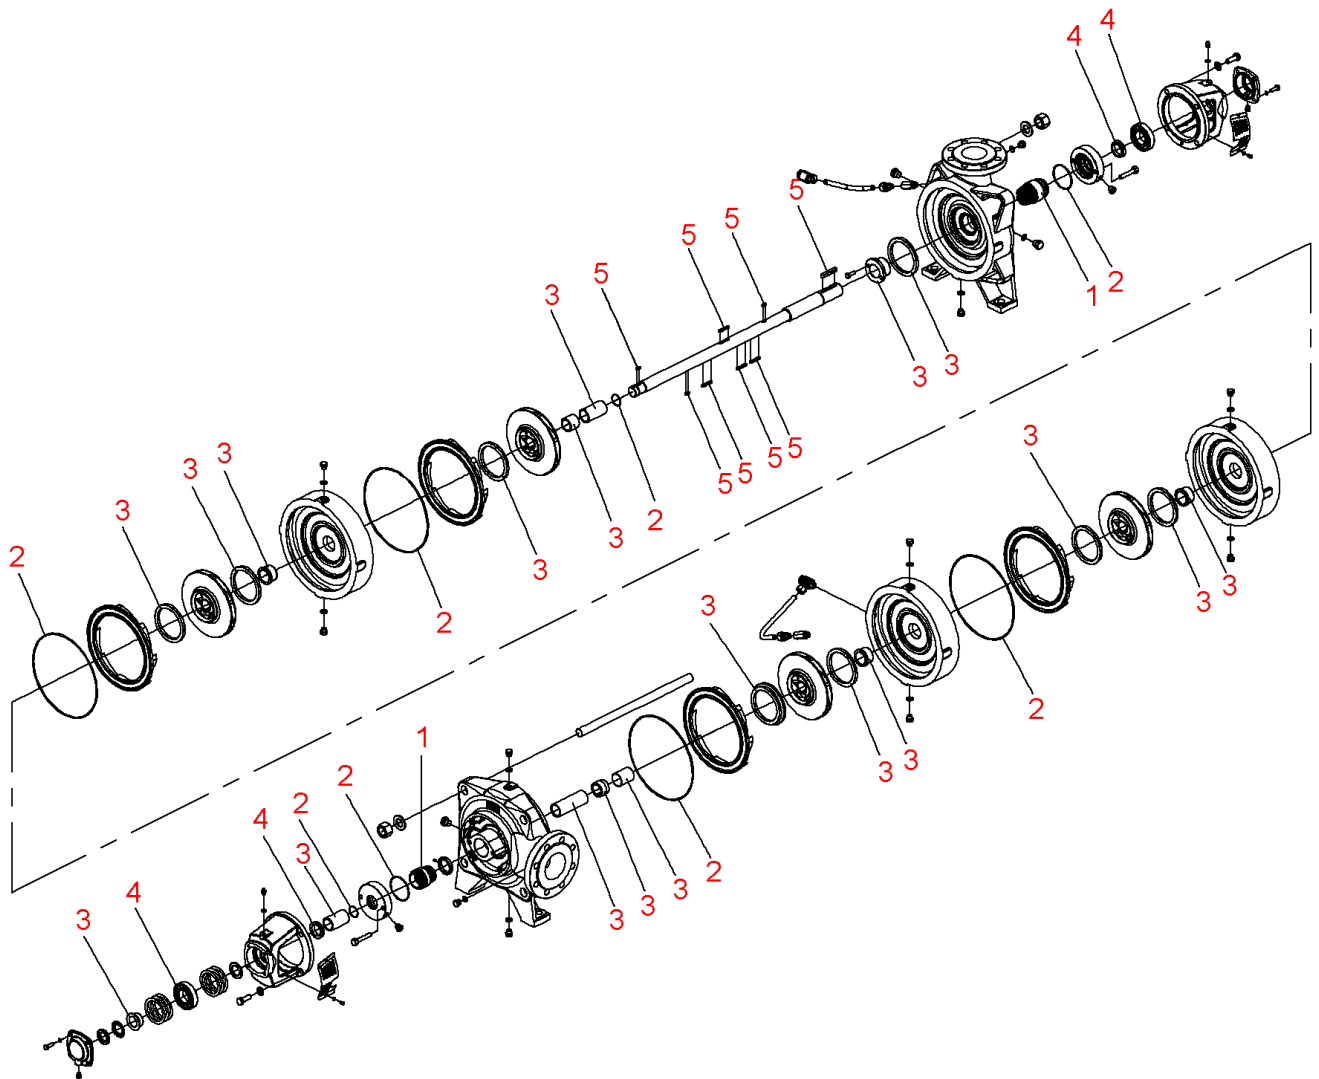

Zeox-First-H16003-90-2 (4191906)

Item	Article no.	Description	Quantity
	2162528	Motor B3 90/2/280 3~400V PTC.IE3 VP.	1
		SPARE PARTS MOTOR:ON REQUEST	1
1	4216676	Mechanical seals Zeox-H120-160 KIT	1
2	4216678	Seals Zeox-H120(160)03 KIT	1
3	4216688	Wear parts Zeox-H16003 KIT	1
4	4216692	Bearing Zeox-H120-160 KIT	1
5	4218433	Key Zeox-H120(160)03 KIT	1