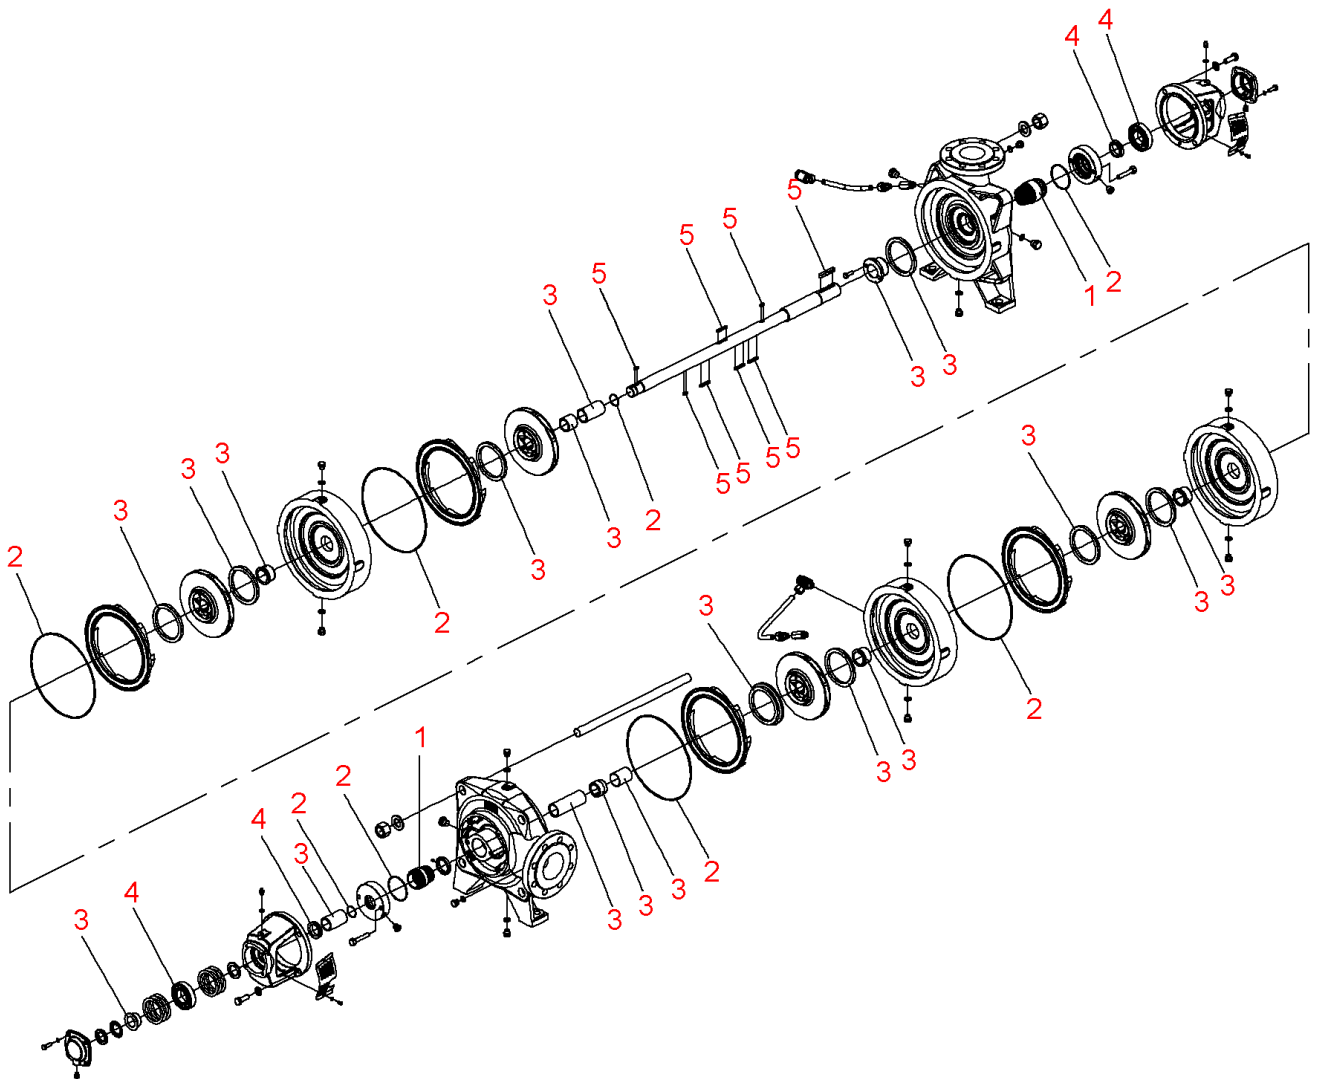

Zeox-First-H12003-90-2 (4191885)

Item	Article no.	Description	Quantity
	2162528	Motor B3 90/2/280 3~400V PTC.IE3 VP.	1
		SPARE PARTS MOTOR:ON REQUEST	1
1	4216676	Mechanical seals Zeox-H120-160 KIT	1
2	4216678	Seals Zeox-H120(160)03 KIT	1
3	4216683	Wear parts Zeox-H12003 KIT	1
4	4216692	Bearing Zeox-H120-160 KIT	1
5	4218433	Key Zeox-H120(160)03 KIT	1