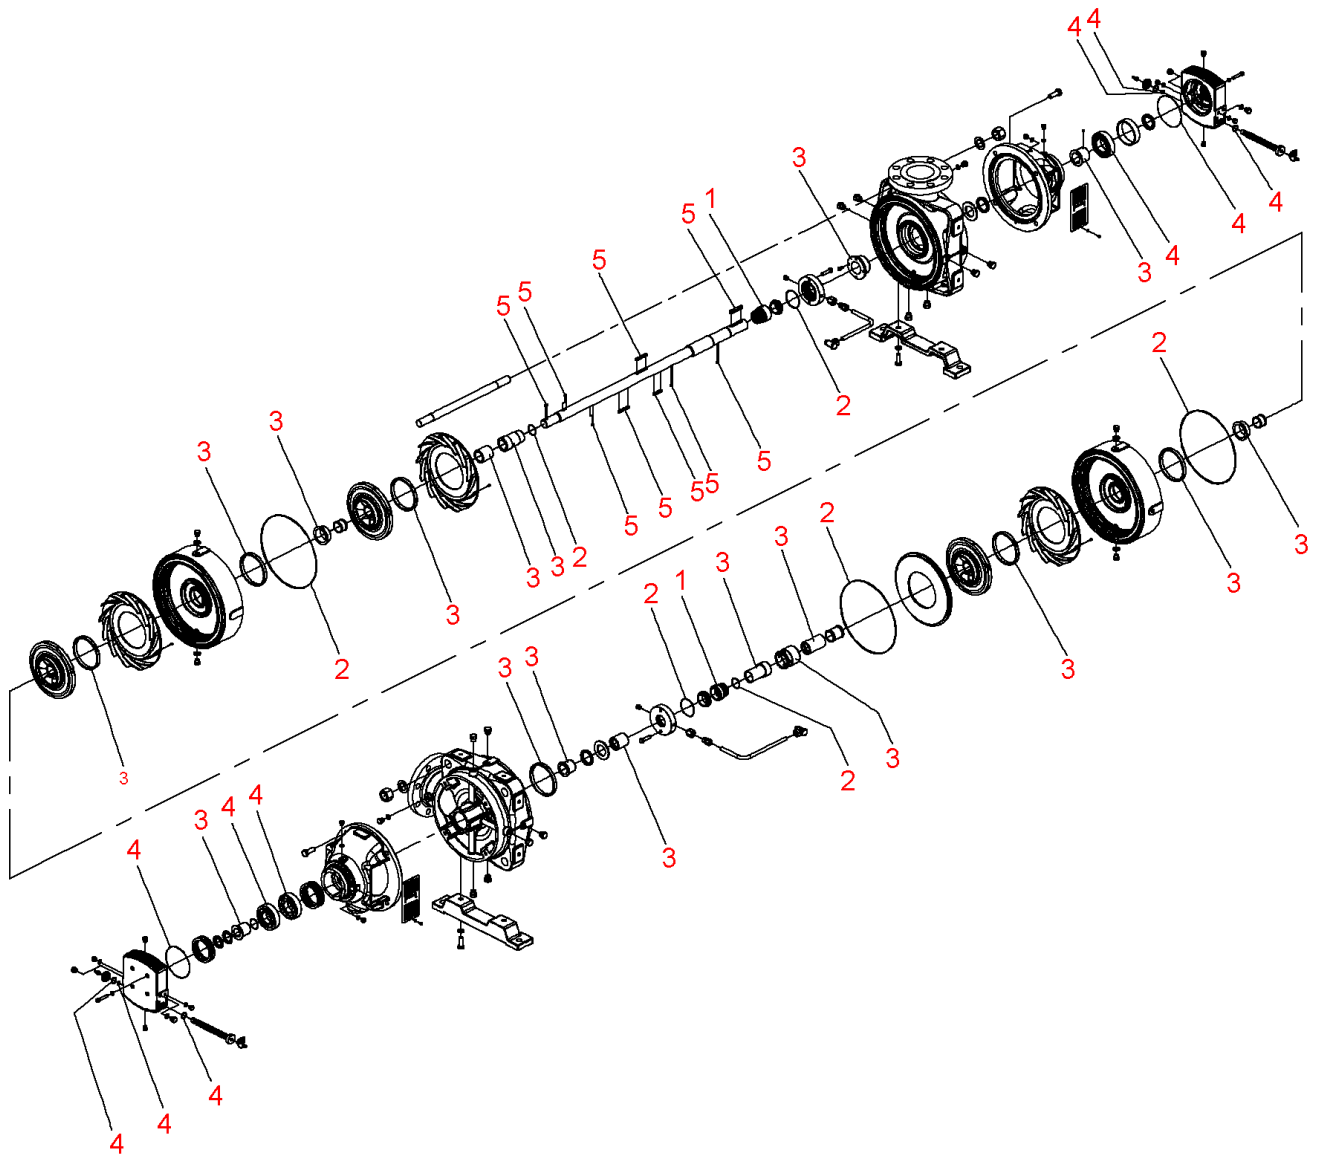

Zeox-First-H20003-250-2 (4191924)

Item	Article no.	Description	Quantity
		SPARE PARTS MOTOR:ON REQUEST	1
1	4216693	2 Mechanical seals H200(240-280) KIT	1
2	4216695	Seals Zeox-H200(240-280)03	1
3	4216696	Wear parts Zeox-H200(240-280)03	1
4	4216697	Bearing Zeox-H200(240-280) KIT	1
5	4217864	Key Zeox-H200(240-280)03 KIT	1