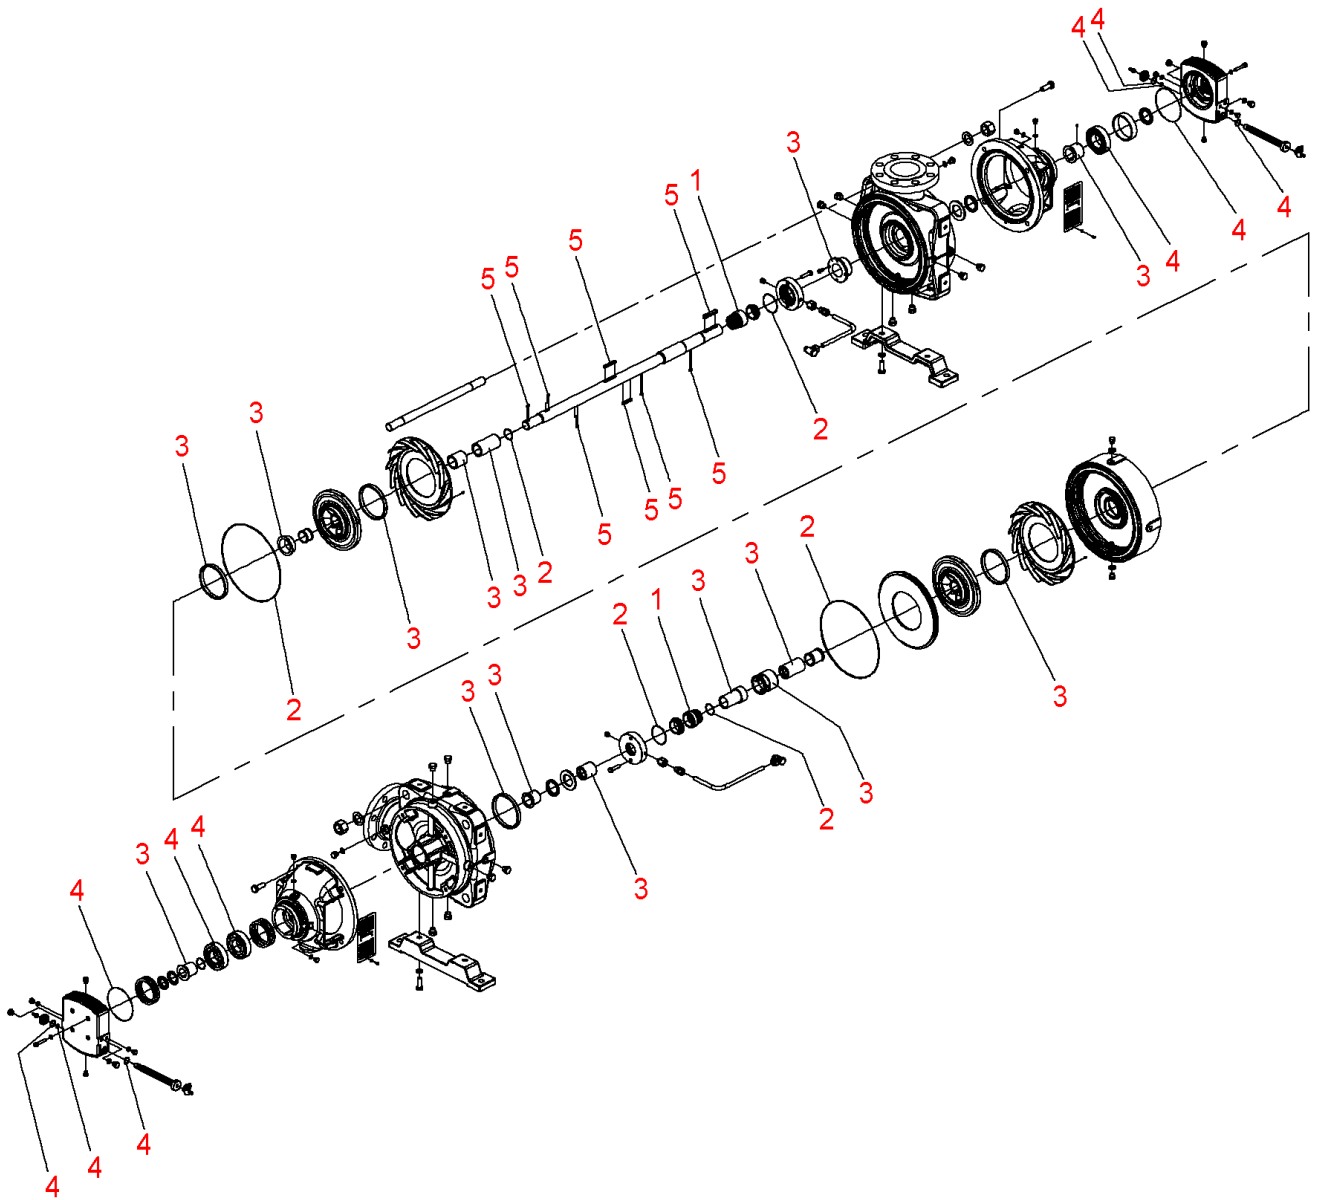

Zeox-First-H20002-90-2 (4191923)

Item	Article no.	Description	Quantity
	2162528	Motor B3 90/2/280 3~400V PTC.IE3 VP.	1
		SPARE PARTS MOTOR:ON REQUEST	1
1	4216693	2 Mechanical seals H200(240-280) KIT	1
2	4216694	Seals Zeox-H200(240-280)02	1
3	4215736	Wear parts Zeox-H200(240-280)02 KIT	1
4	4216697	Bearing Zeox-H200(240-280) KIT	1
5	4217863	Key Zeox-H200(240-280)02 KIT	1