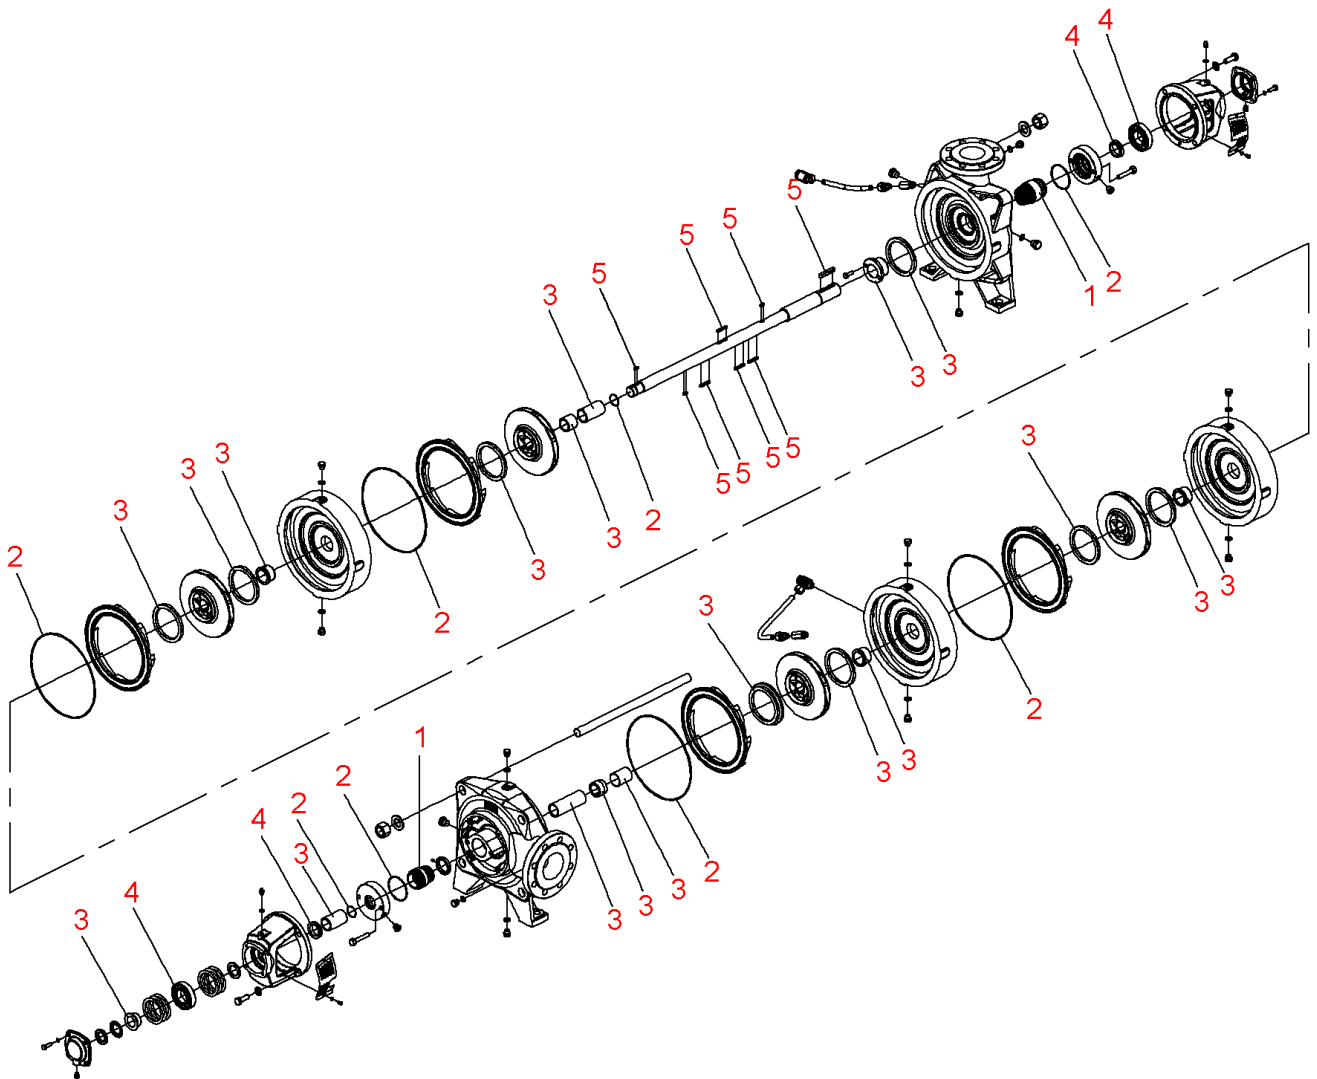

Zeox-First-H12003-75-2 (4191886)

Item	Article no.	Description	Quantity
	2162526	Motor B3 75/2/280 3~400V PTC.IE3 VP.	1
		SPARE PARTS MOTOR:ON REQUEST	1
1	4216676	Mechanical seals Zeox-H120-160 KIT	1
2	4216678	Seals Zeox-H120(160)03 KIT	1
3	4216683	Wear parts Zeox-H12003 KIT	1
4	4216692	Bearing Zeox-H120-160 KIT	1
5	4218433	Key Zeox-H120(160)03 KIT	1