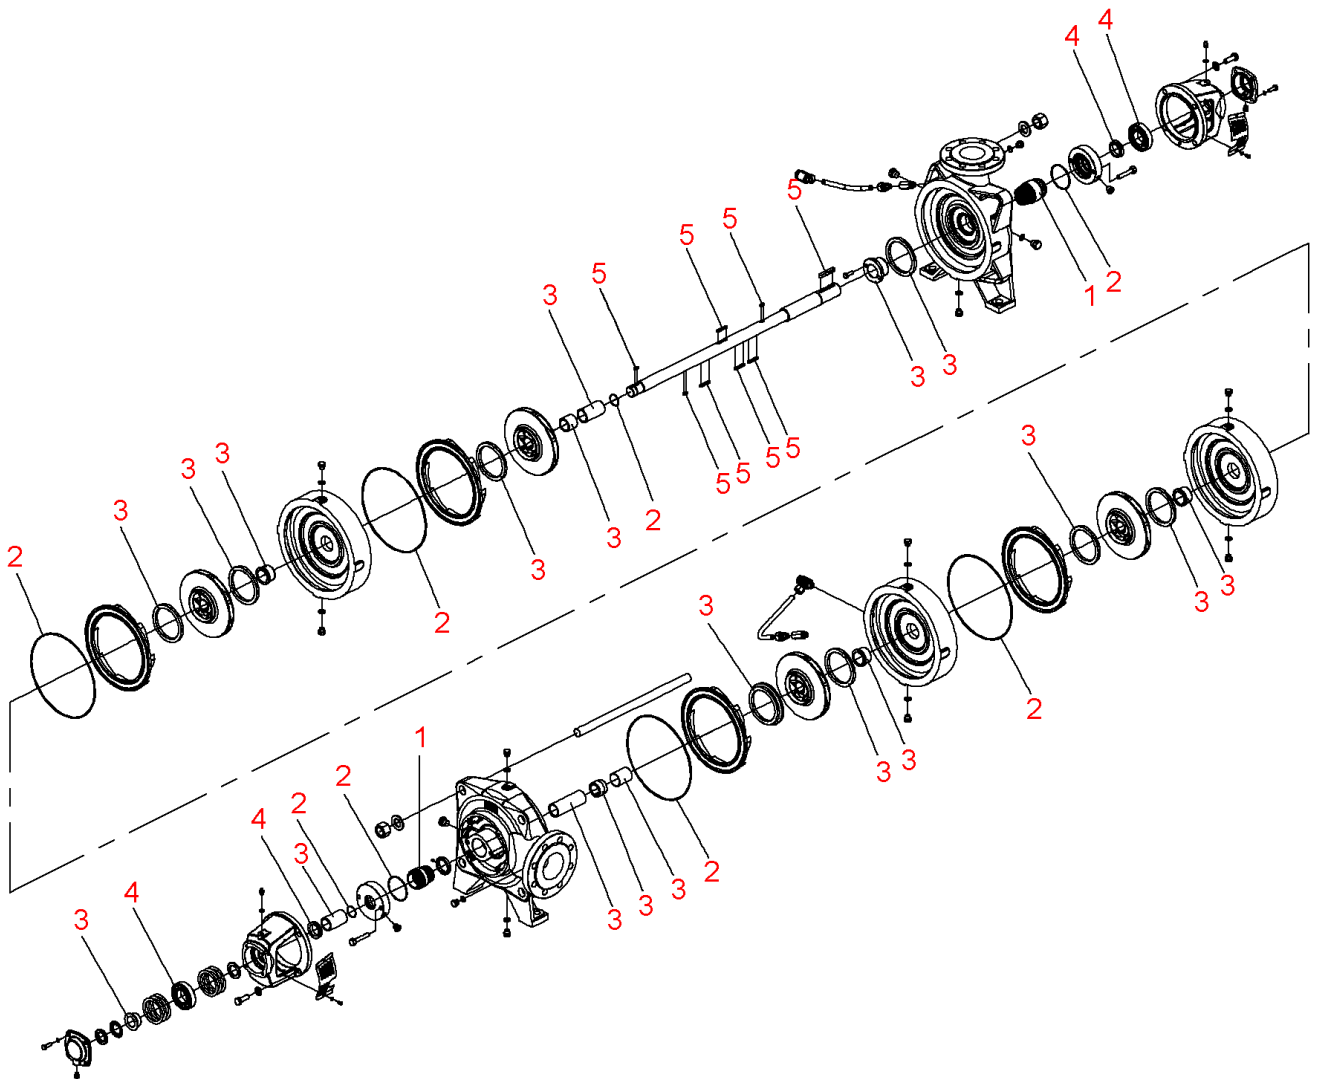

Zeox-First-H16003-110-2 (4191905)

Item	Article no.	Description	Quantity
	2162530	Motor B3 110/2/315 3~400V PTC.IE3 VP.	1
		SPARE PARTS MOTOR:ON REQUEST	1
1	4216676	Mechanical seals Zeox-H120-160 KIT	1
2	4216678	Seals Zeox-H120(160)03 KIT	1
3	4216688	Wear parts Zeox-H16003 KIT	1
4	4216692	Bearing Zeox-H120-160 KIT	1
5	4218433	Key Zeox-H120(160)03 KIT	1