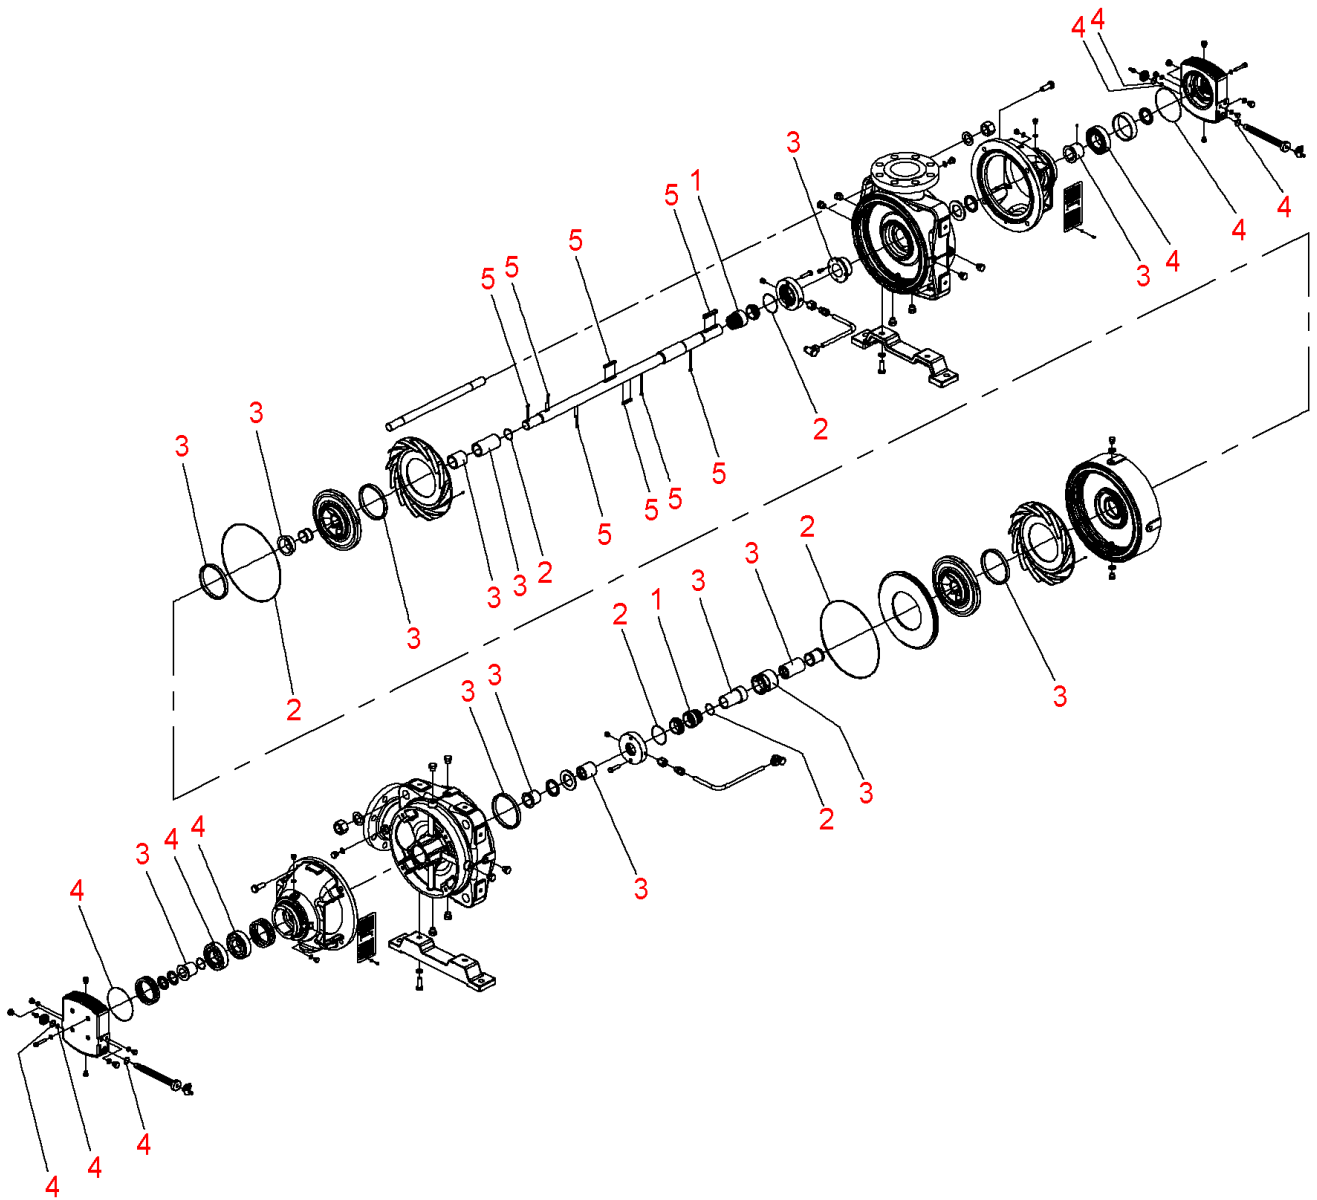

Zeox-First-H20002-160-2 (4191920)

Item	Article no.	Description	Quantity
		SPARE PARTS MOTOR:ON REQUEST	1
1	4216693	2 Mechanical seals H200(240-280) KIT	1
2	4216694	Seals Zeox-H200(240-280)02	1
3	4215736	Wear parts Zeox-H200(240-280)02 KIT	1
4	4216697	Bearing Zeox-H200(240-280) KIT	1
5	4217863	Key Zeox-H200(240-280)02 KIT	1