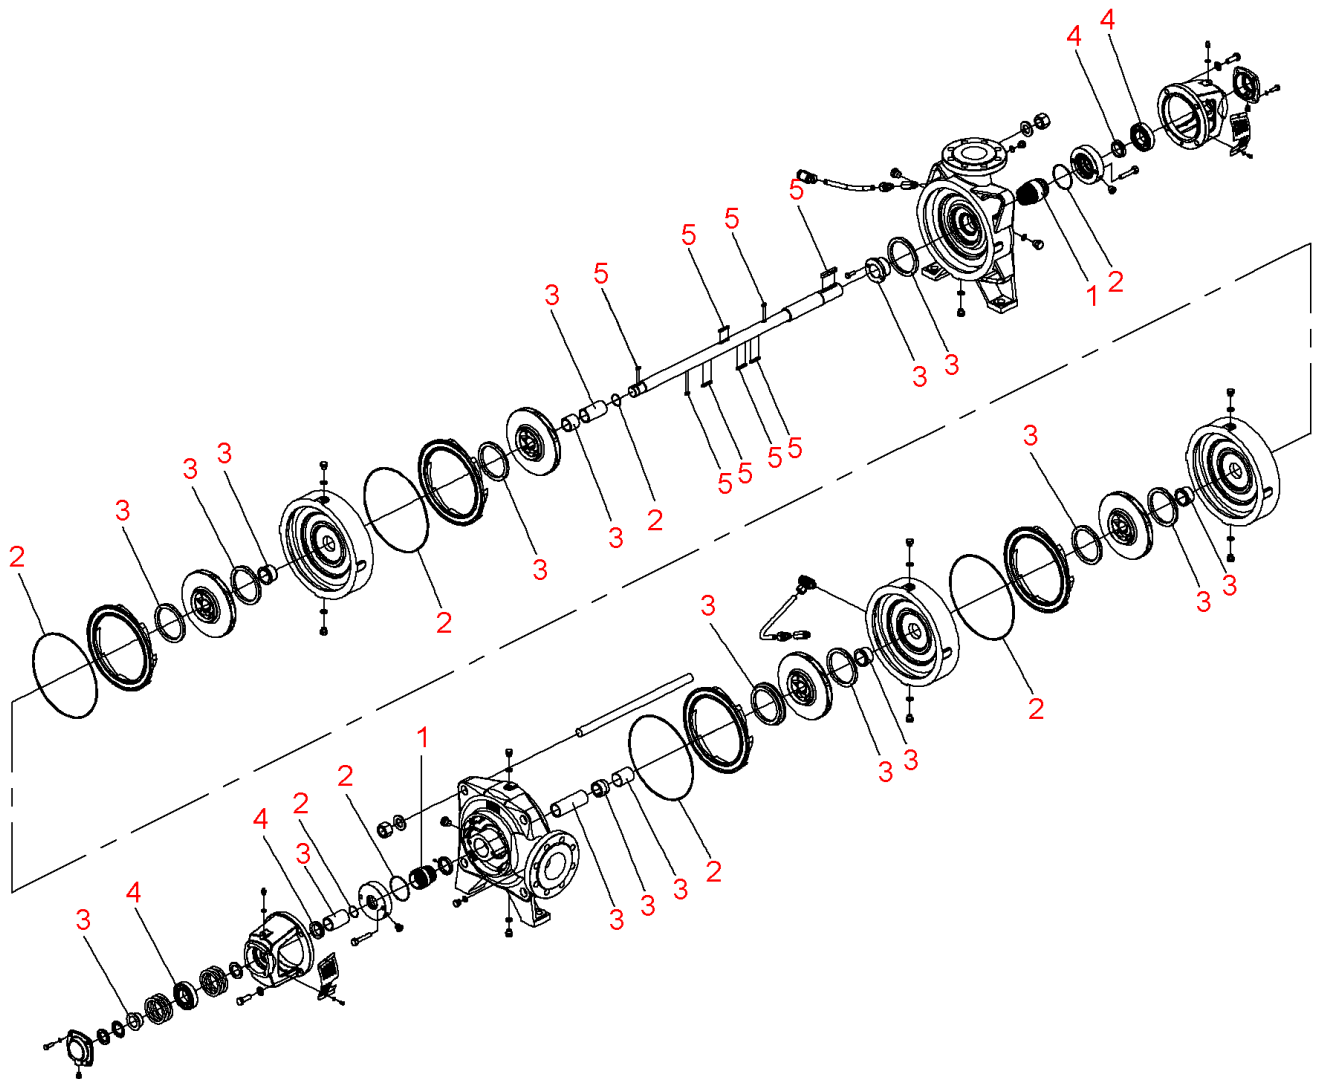

Zeox-First-H12004-132-2 (4191888)

Item	Article no.	Description	Quantity
	2168844	Motor B3 132/2/315 3~400V PTC.IE3 VP.	1
		SPARE PARTS MOTOR:ON REQUEST	1
1	4216676	Mechanical seals Zeox-H120-160 KIT	1
2	4216679	Seals Zeox-H120(160)04 KIT	1
3	4216684	Wear parts Zeox-H12004 KIT	1
4	4216692	Bearing Zeox-H120-160 KIT	1
5	4218434	Key Zeox-H120(160)04 KIT	1