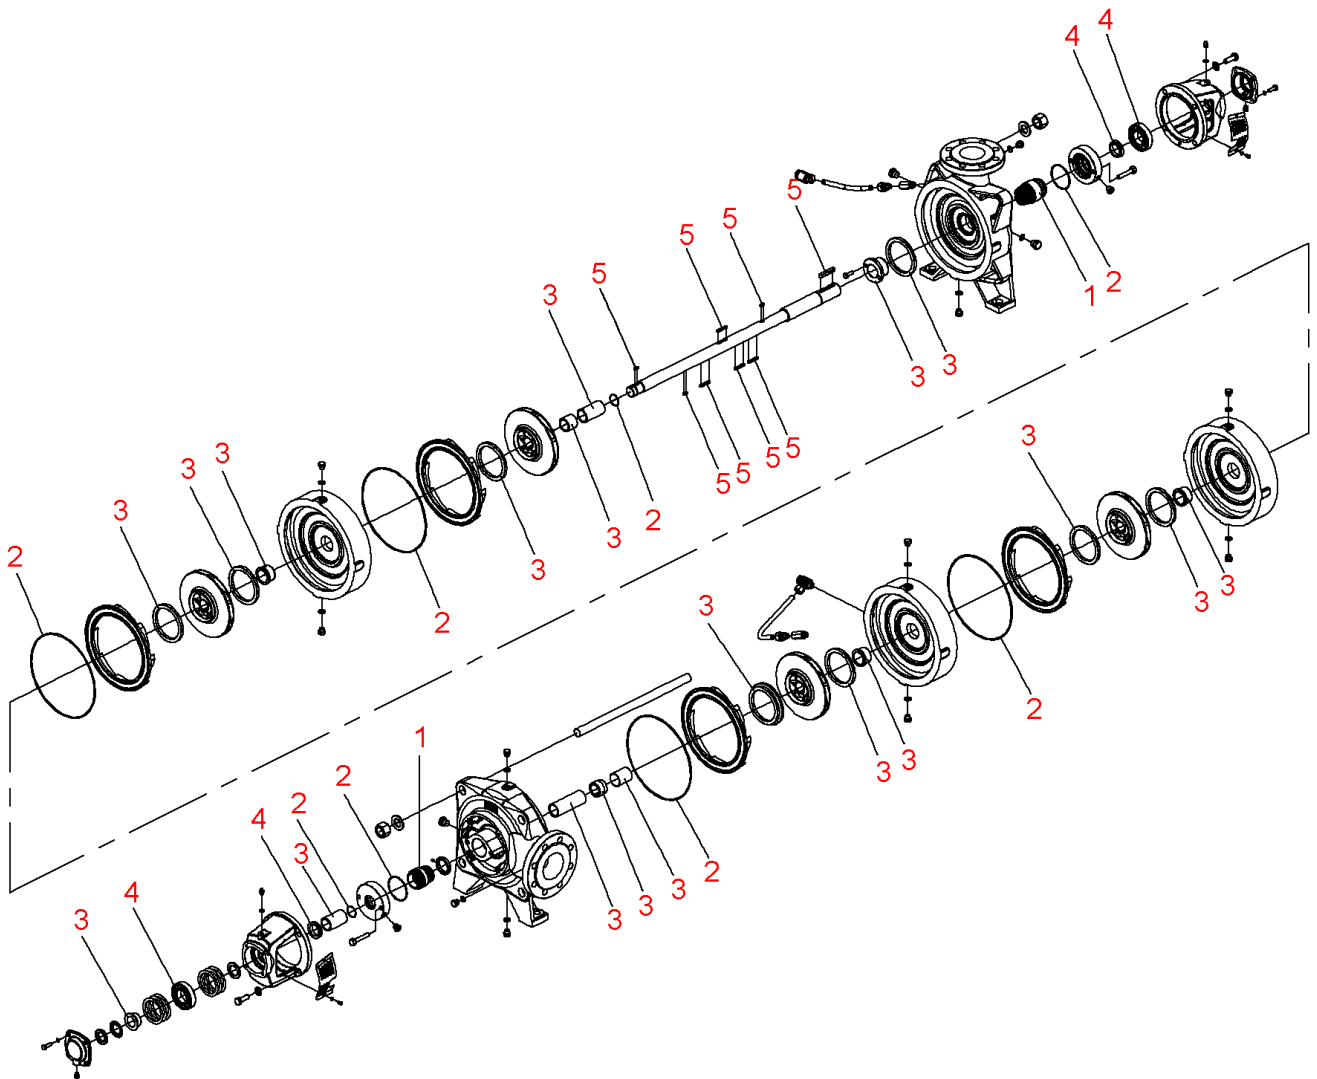

Zeox-First-H16006-200-2 (4191918)

Item	Article no.	Description	Quantity
		SPARE PARTS MOTOR:ON REQUEST	1
1	4216676	Mechanical seals Zeox-H120-160 KIT	1
2	4216681	Seals Zeox-H120(160)06 KIT	1
3	4216691	Wear parts Zeox-H16006 KIT	1
4	4216692	Bearing Zeox-H120-160 KIT	1
5	4218436	Key Zeox-H120(160)06 KIT	1