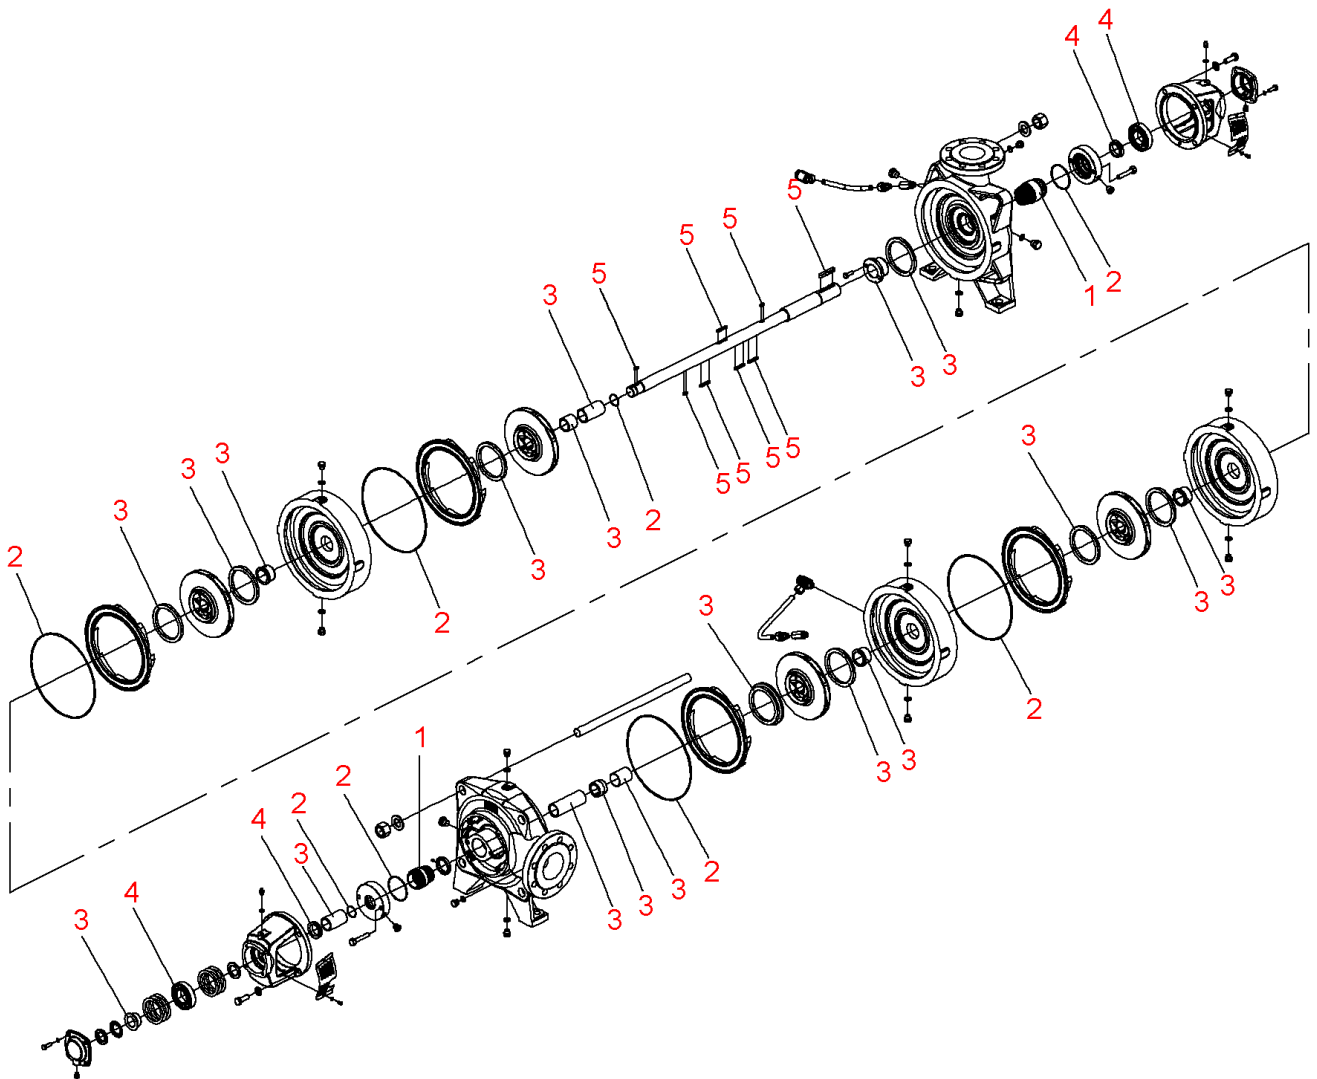

Zeox-First-H16006-315-2 (4191916)

Item	Article no.	Description	Quantity
		SPARE PARTS MOTOR:ON REQUEST	1
1	4216676	Mechanical seals Zeox-H120-160 KIT	1
2	4216681	Seals Zeox-H120(160)06 KIT	1
3	4216691	Wear parts Zeox-H16006 KIT	1
4	4216692	Bearing Zeox-H120-160 KIT	1
5	4218436	Key Zeox-H120(160)06 KIT	1