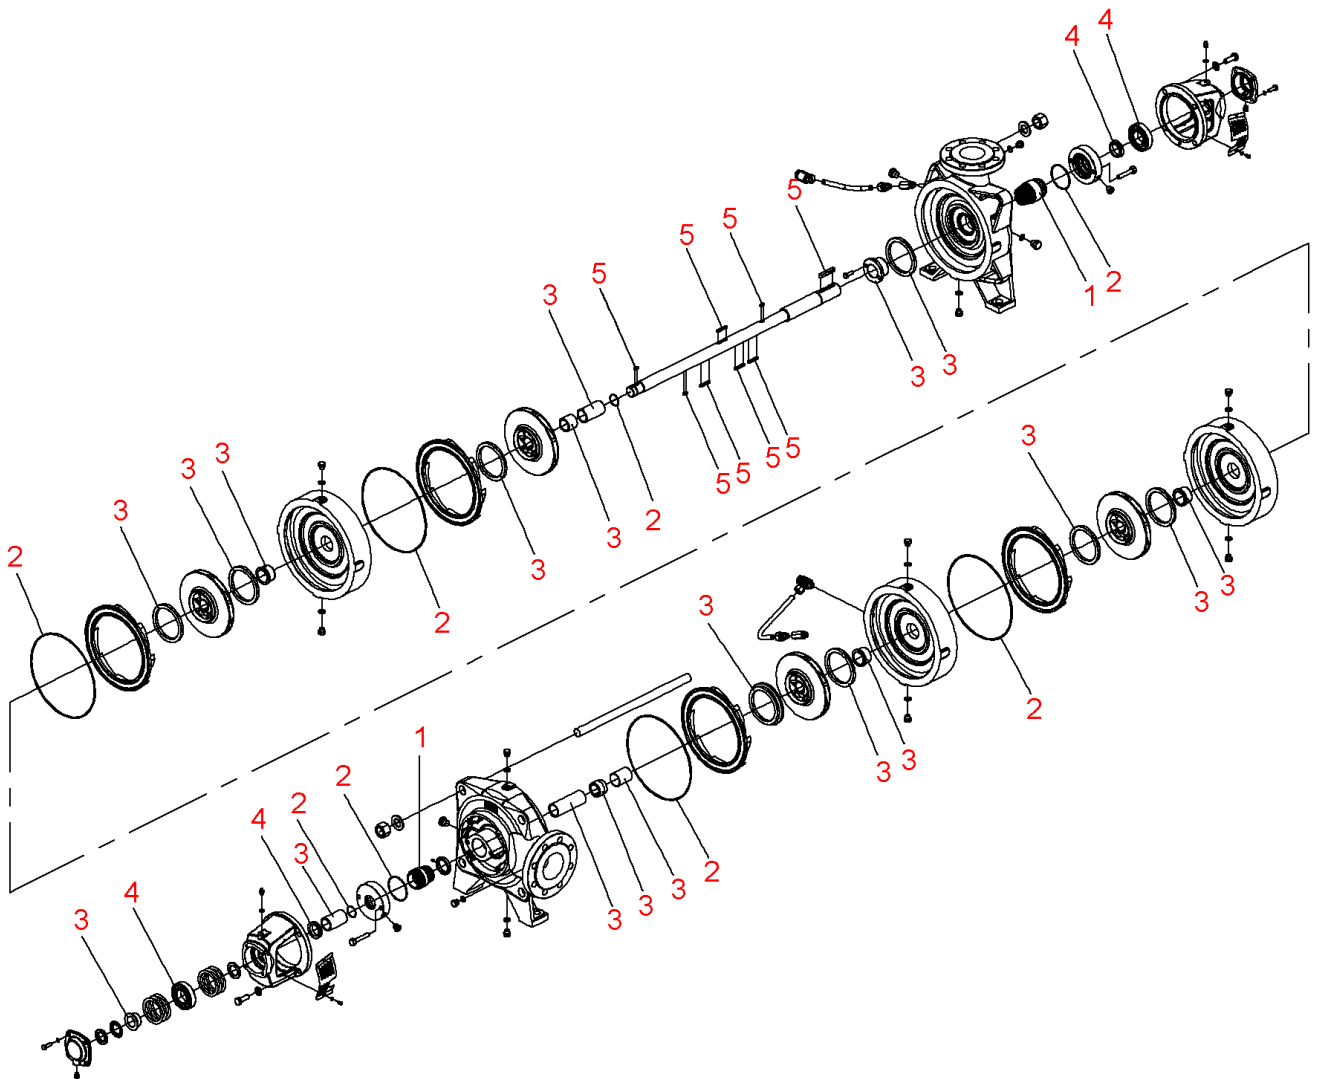

Zeox-First-H12003-110-2 (4191884)

Item	Article no.	Description	Quantity
	2162530	Motor B3 110/2/315 3~400V PTC.IE3 VP.	1
		SPARE PARTS MOTOR:ON REQUEST	1
1	4216676	Mechanical seals Zeox-H120-160 KIT	1
2	4216678	Seals Zeox-H120(160)03 KIT	1
3	4216683	Wear parts Zeox-H12003 KIT	1
4	4216692	Bearing Zeox-H120-160 KIT	1
5	4218433	Key Zeox-H120(160)03 KIT	1