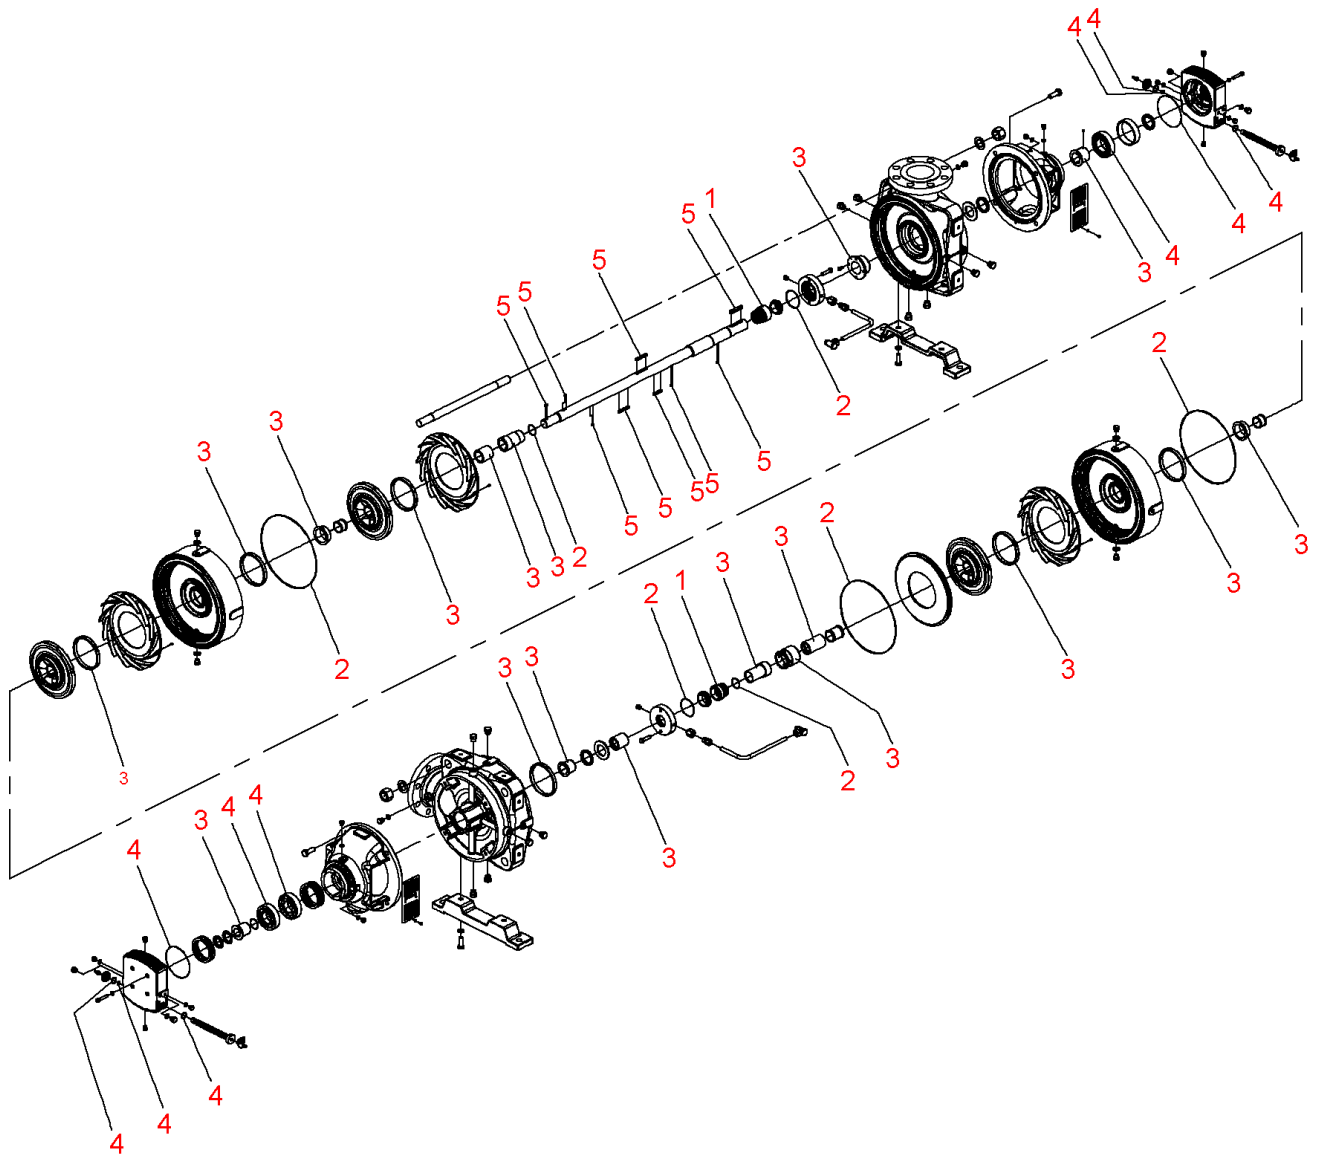

Zeox-First-H20003-160-2 (4191926)

Item	Article no.	Description	Quantity
		SPARE PARTS MOTOR:ON REQUEST	1
1	4216693	2 Mechanical seals H200(240-280) KIT	1
2	4216695	Seals Zeox-H200(240-280)03	1
3	4216696	Wear parts Zeox-H200(240-280)03	1
4	4216697	Bearing Zeox-H200(240-280) KIT	1
5	4217864	Key Zeox-H200(240-280)03 KIT	1