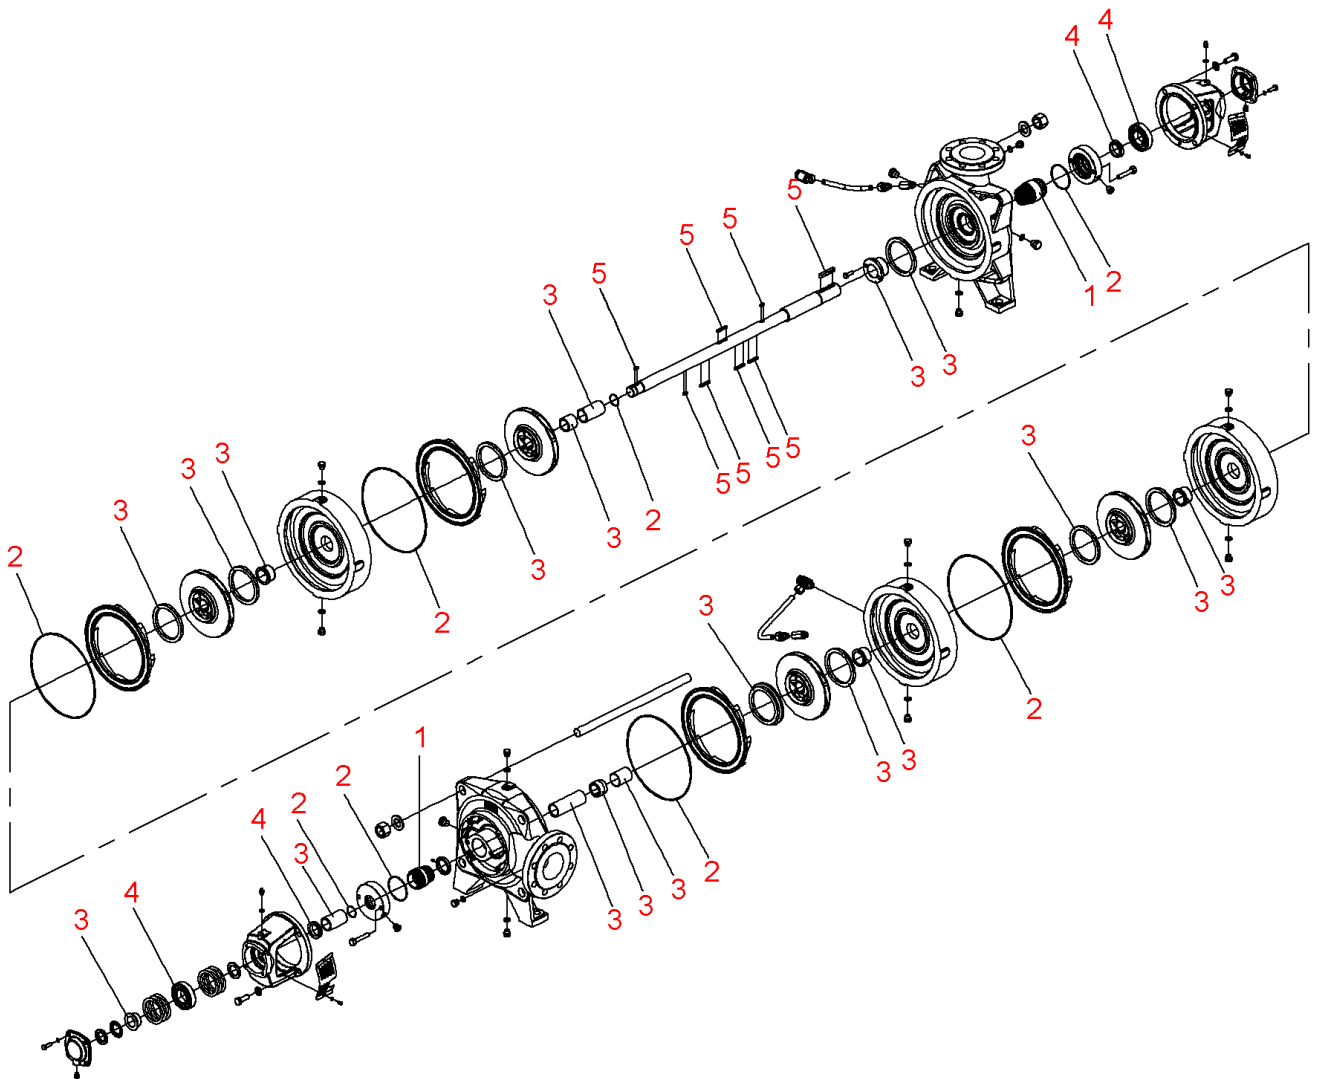

Zeox-First-H16003-132-2 (4191904)

Item	Article no.	Description	Quantity
	2168844	Motor B3 132/2/315 3~400V PTC.IE3 VP.	1
		SPARE PARTS MOTOR:ON REQUEST	1
1	4216676	Mechanical seals Zeox-H120-160 KIT	1
2	4216678	Seals Zeox-H120(160)03 KIT	1
3	4216688	Wear parts Zeox-H16003 KIT	1
4	4216692	Bearing Zeox-H120-160 KIT	1
5	4218433	Key Zeox-H120(160)03 KIT	1