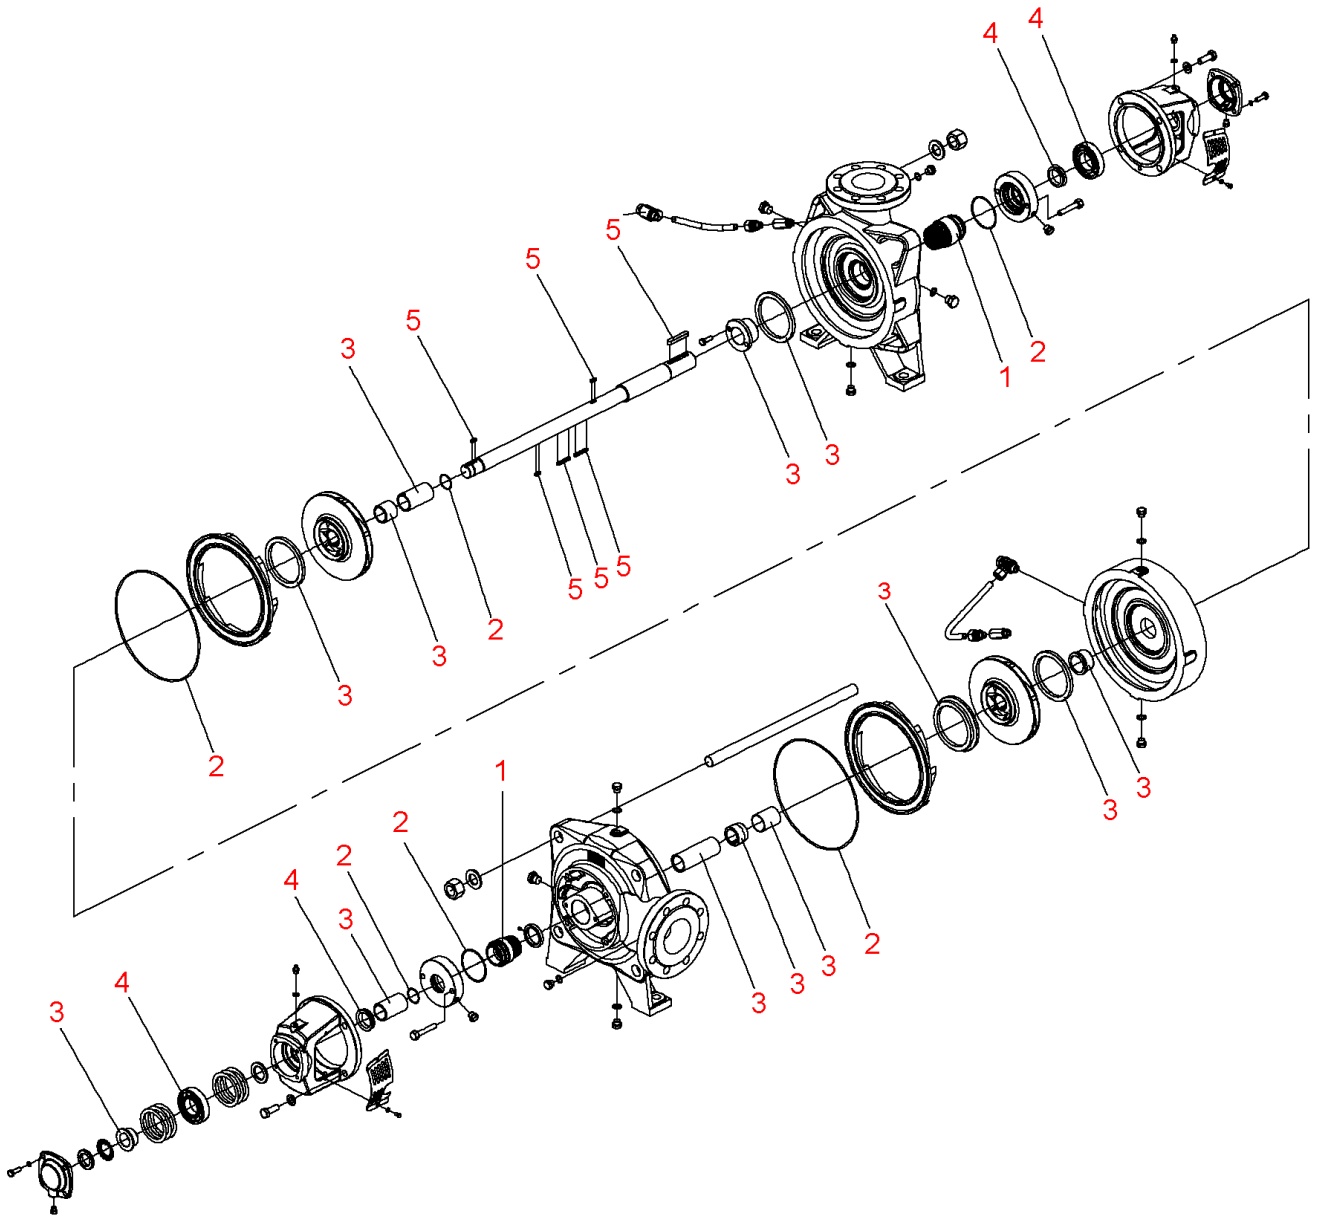

Zeox-First-H12002-55-2 (4191882)

Item	Article no.	Description	Quantity
	2127547	Motor B3 55/2/250 3~400V PTC.IE3 VP.	1
		SPARE PARTS MOTOR:ON REQUEST	1
1	4216676	Mechanical seals Zeox-H120-160 KIT	1
2	4216677	Seals Zeox-H120(160)02 KIT	1
3	4216682	Wear parts Zeox-H12002 KIT	1
4	4216692	Bearing Zeox-H120-160 KIT	1
5	4218424	Key Zeox-H120(160)02 KIT	1