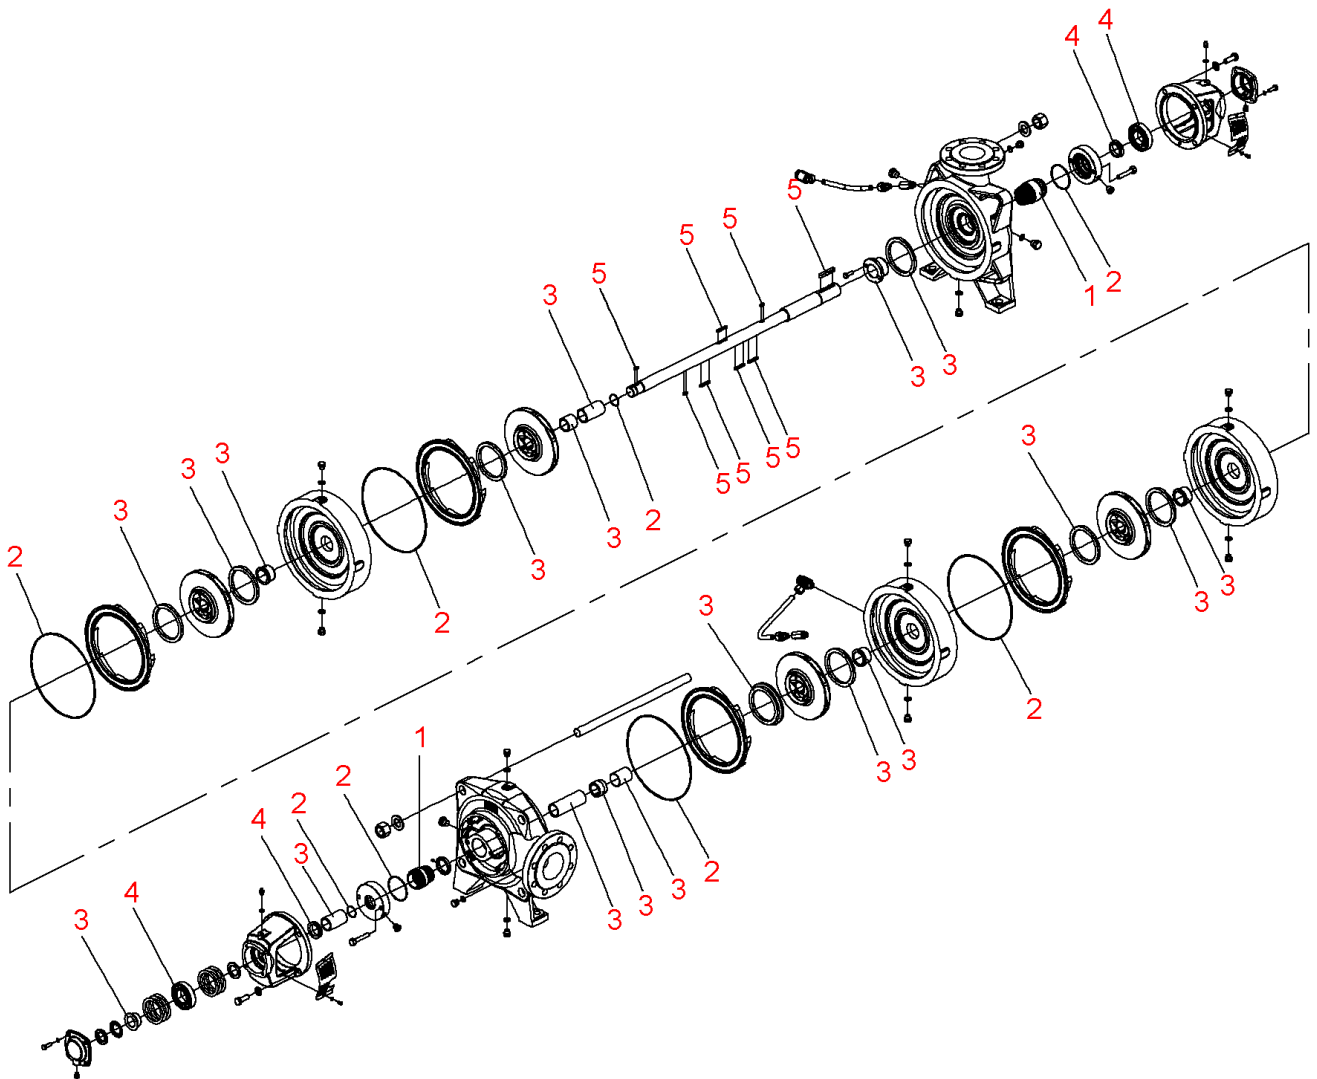

Zeox-First-H16005-250-2 (4191912)

Item	Article no.	Description	Quantity
		SPARE PARTS MOTOR:ON REQUEST	1
1	4216676	Mechanical seals Zeox-H120-160 KIT	1
2	4216680	Seals Zeox-H120(160)05 KIT	1
3	4216690	Wear parts Zeox-H16005 KIT	1
4	4216692	Bearing Zeox-H120-160 KIT	1
5	4218435	Key Zeox-H120(160)05 KIT	1