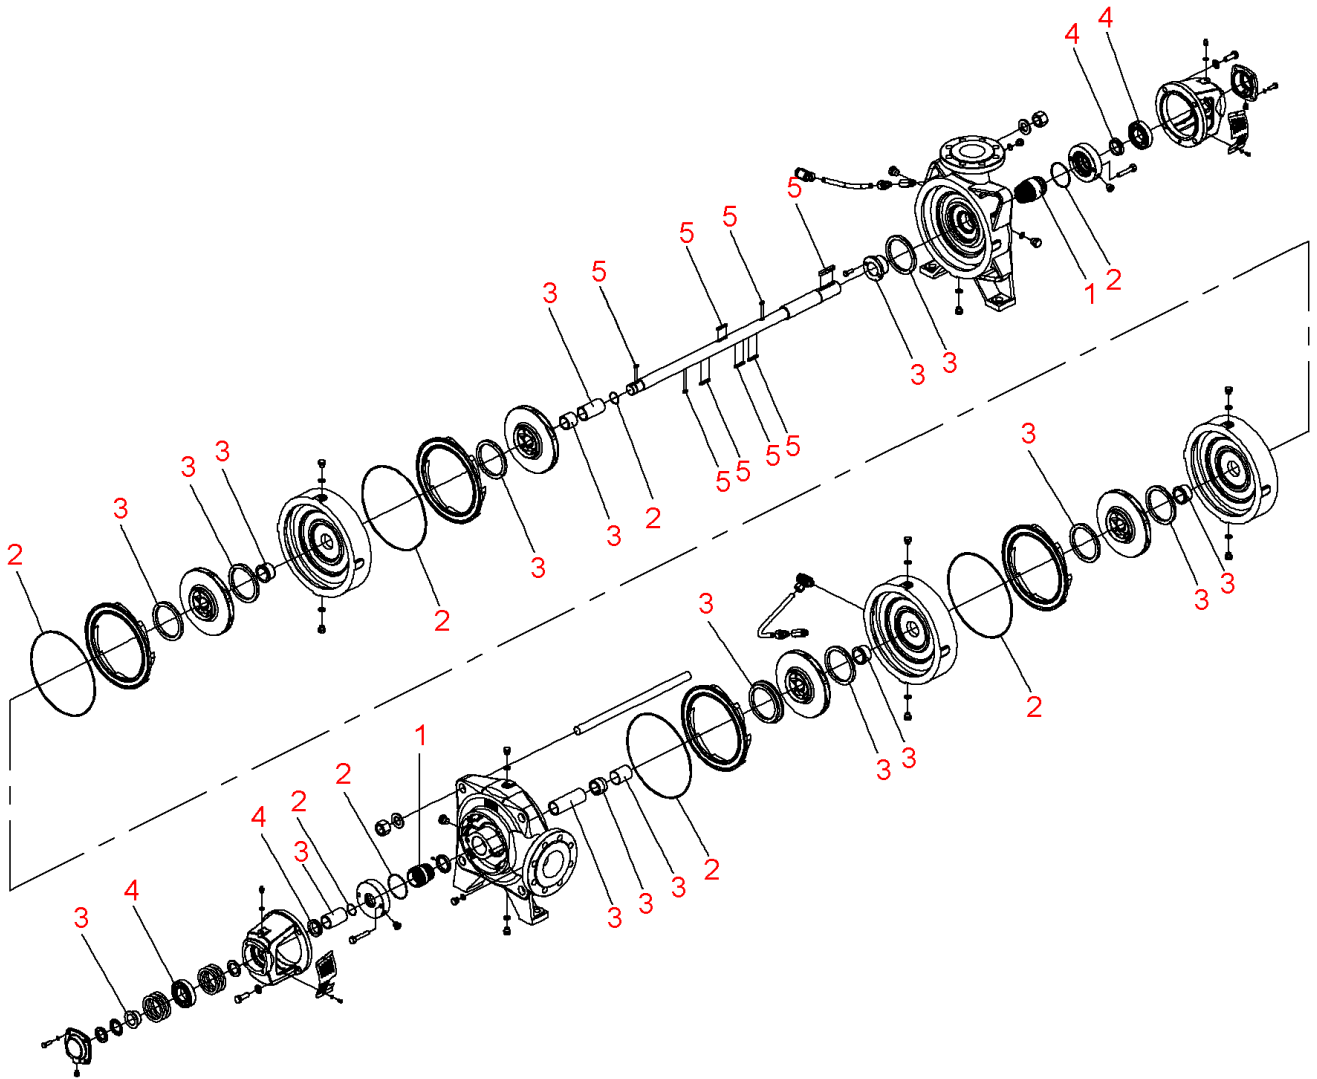

Zeox-First-H12004-110-2 (4191889)

Item	Article no.	Description	Quantity
	2162530	Motor B3 110/2/315 3~400V PTC.IE3 VP.	1
		SPARE PARTS MOTOR:ON REQUEST	1
1	4216676	Mechanical seals Zeox-H120-160 KIT	1
2	4216679	Seals Zeox-H120(160)04 KIT	1
3	4216684	Wear parts Zeox-H12004 KIT	1
4	4216692	Bearing Zeox-H120-160 KIT	1
5	4218434	Key Zeox-H120(160)04 KIT	1