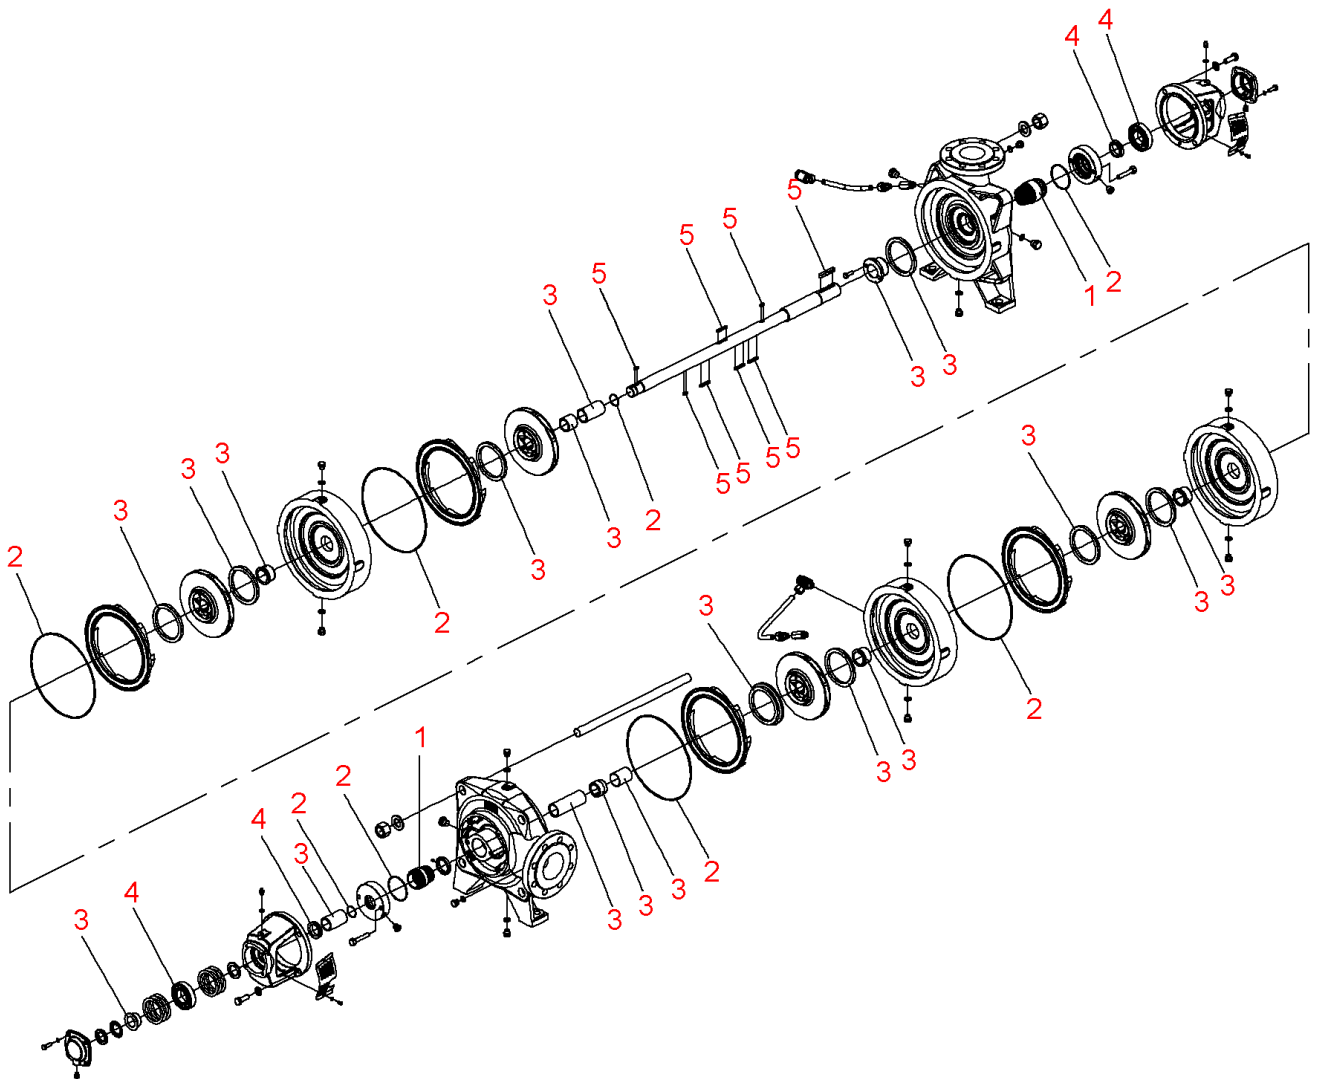

Zeox-First-H12006-160-2 (4191897)

Item	Article no.	Description	Quantity
		SPARE PARTS MOTOR:ON REQUEST	1
1	4216676	Mechanical seals Zeox-H120-160 KIT	1
2	4216681	Seals Zeox-H120(160)06 KIT	1
3	4216686	Wear parts Zeox-H12006 KIT	1
4	4216692	Bearing Zeox-H120-160 KIT	1
5	4218436	Key Zeox-H120(160)06 KIT	1