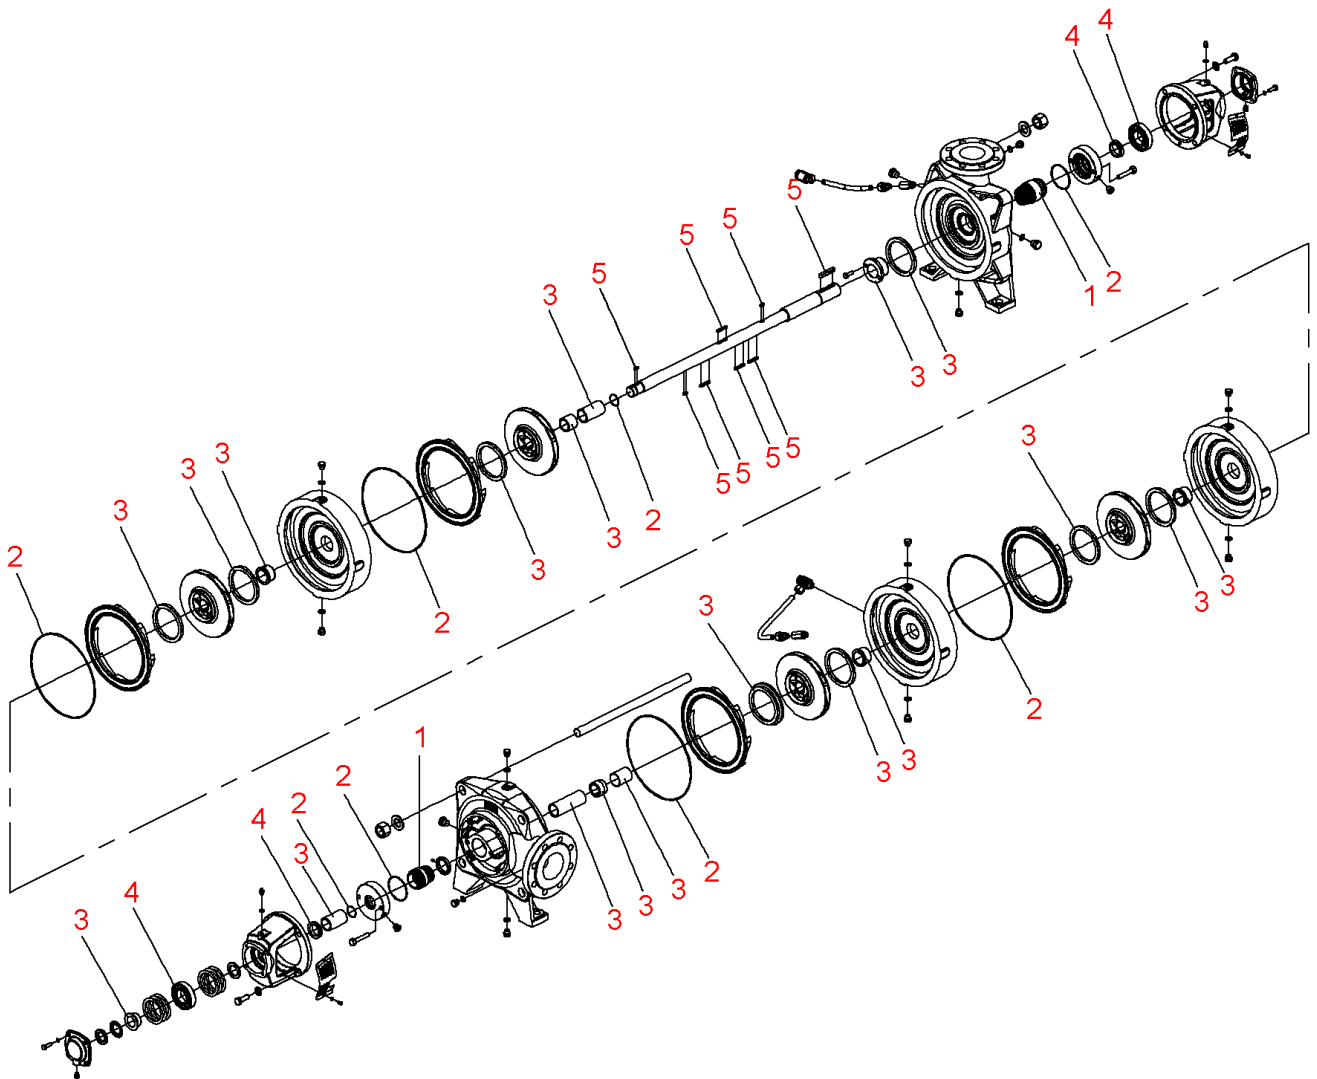

Zeox-First-H12004-90-2 (4191890)

Item	Article no.	Description	Quantity
	2162528	Motor B3 90/2/280 3~400V PTC.IE3 VP.	1
		SPARE PARTS MOTOR:ON REQUEST	1
1	4216676	Mechanical seals Zeox-H120-160 KIT	1
2	4216679	Seals Zeox-H120(160)04 KIT	1
3	4216684	Wear parts Zeox-H12004 KIT	1
4	4216692	Bearing Zeox-H120-160 KIT	1
5	4218434	Key Zeox-H120(160)04 KIT	1