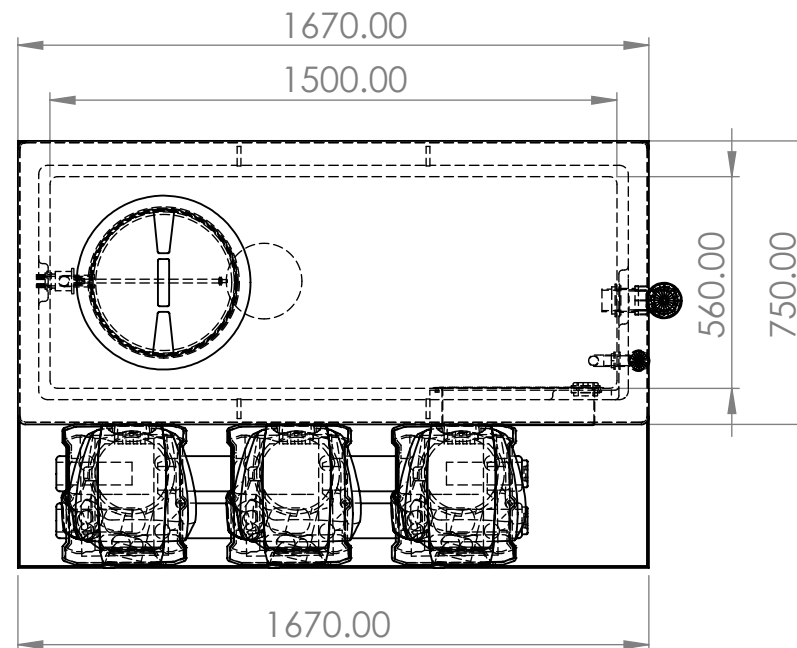

ITEM NO.	PART NUMBER	DESCRIPTION	QTY.
1	Dab 1500 Condense Tray	Ext Dims L/W/H 1670 x 1130 x 90mm	1
2	DAB1512 Tank	Int Dims L/W/H 1500 x 560 x 1800mm	1
3	25mm Equilibrium Valve	Complete with copper float	1
4	2 Inch Screened Overflow		1
5	22mm Warning Pipe		1
6	DAB1500 Preins Lid	Ext Dims L/W/H 1670 x 750 x 50mm	1
7	400 Round Hatch414		1
8	60198333_STP.stp	-	1
9	60195100_60199035_60199039_STP_.stp	-	3
10	400x95ABWEIR		1
11	1.25 Inch Brass Essex	Tank Connector	1

DAB1512AB + Eskybox Max 3

PolyPump Ltd
Providing your pumping solutions
sales@polypump.co.uk
01296 488 294

All Provisions are shown in standard locations
If required differently Please amend prior to order
I am signing to approve this drawing to progress my order into the build program
I accept that I cannot cancel this order following my signature of approval

Name	Signature	Drawing approval date