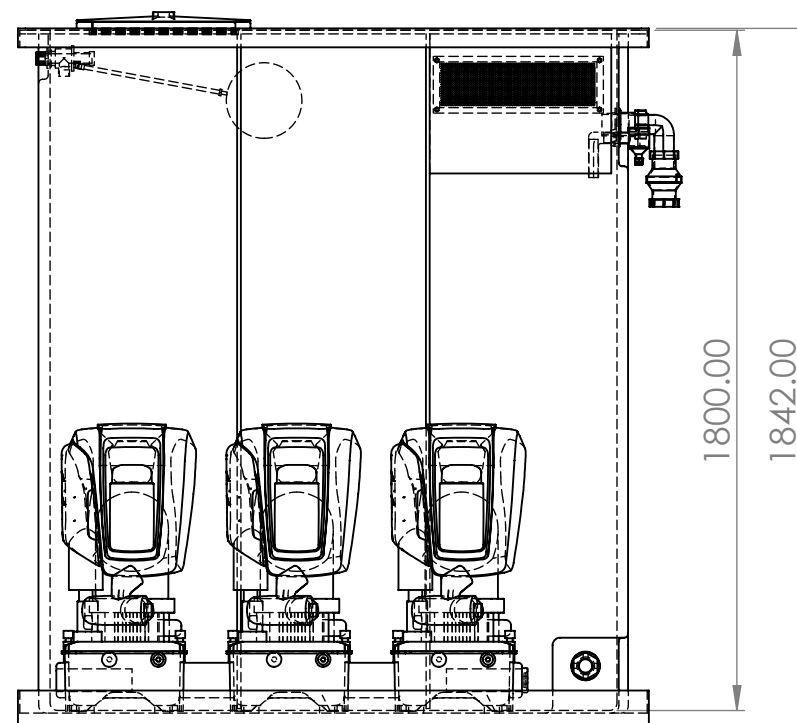

ITEM NO.	PART NUMBER	DESCRIPTION	QTY.
1	Dab 1500 Condense Tray	Ext Dims L/W/H 1670 x 1130 x 90mm	1
2	DAB1512 Tank	Int Dims L/W/H 1500 x 560 x 1800mm	1
3	25mm Equilibrium Valve	Complete with copper float	1
4	2 Inch Screened Overflow		1
5	22mm Warning Pipe		1
6	DAB1500 Preins Lid	Ext Dims L/W/H 1670 x 750 x 50mm	1
7	400 Round Hatch414		1
8	60198333_STP.stp	-	1
9	60195100_60199035_60199039_STP_.stp	-	3
10	400x95ABWEIR		1
11	1.25 Inch Brass Essex	Tank Connector	1

DAB1512AB + Eskybox Max 3

PolyPump Ltd
Providing your pumping solutions
sales@polypump.co.uk
01296 488 294

All Provisions are shown in standard locations
If required differently Please amend prior to order
I am signing to approve this drawing to progress my order into the build program
I accept that I cannot cancel this order following my signature of approval

Name	Signature	Drawing approval date