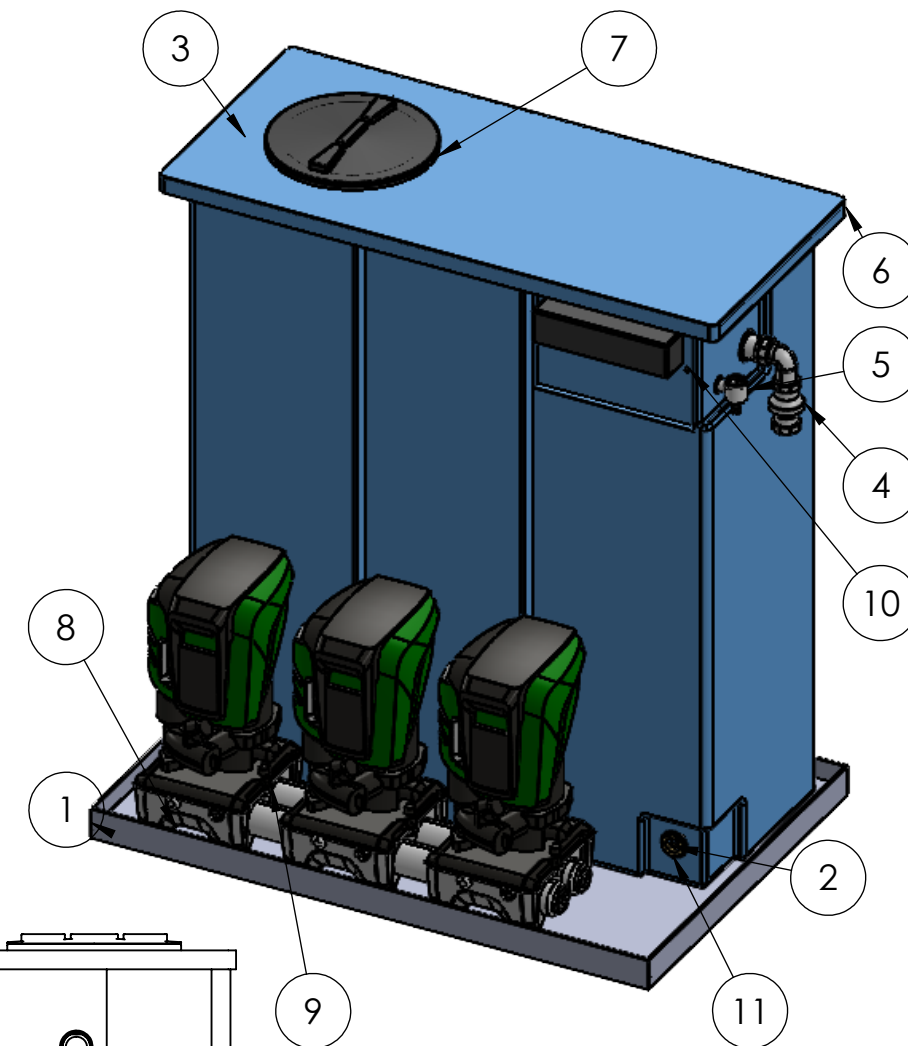

ITEM NO.	PART NUMBER	DESCRIPTION	QTY.
1	Dab 1500 Condense Tray	Ext Dims L/W/H 1670 x 1130 x 90mm	1
2	DAB1512 Tank	Int Dims L/W/H 1500 x 560 x 1800mm	1
3	25mm Equilibrium Valve	Complete with copper float	1
4	2 Inch Screened Overflow		1
5	22mm Warning Pipe		1
6	DAB1500 Preins Lid	Ext Dims L/W/H 1670 x 750 x 50mm	1
7	400 Round Hatch414		1
8	60198333_STP.stp	-	1
9	60195100_60199035_60199039_STP_.stp	-	3
10	400x95ABWEIR		1
11	1.25 Inch Brass Essex	Tank Connector	1

DAB1512AB + Eskybox Max 3

PolyPump Ltd
Providing your pumping solutions
sales@polypump.co.uk
01296 488 294

All Provisions are shown in standard locations
If required differently Please amend prior to order
I am signing to approve this drawing to progress my order into the build program
I accept that I cannot cancel this order following my signature of approval

Name	Signature	Drawing approval date