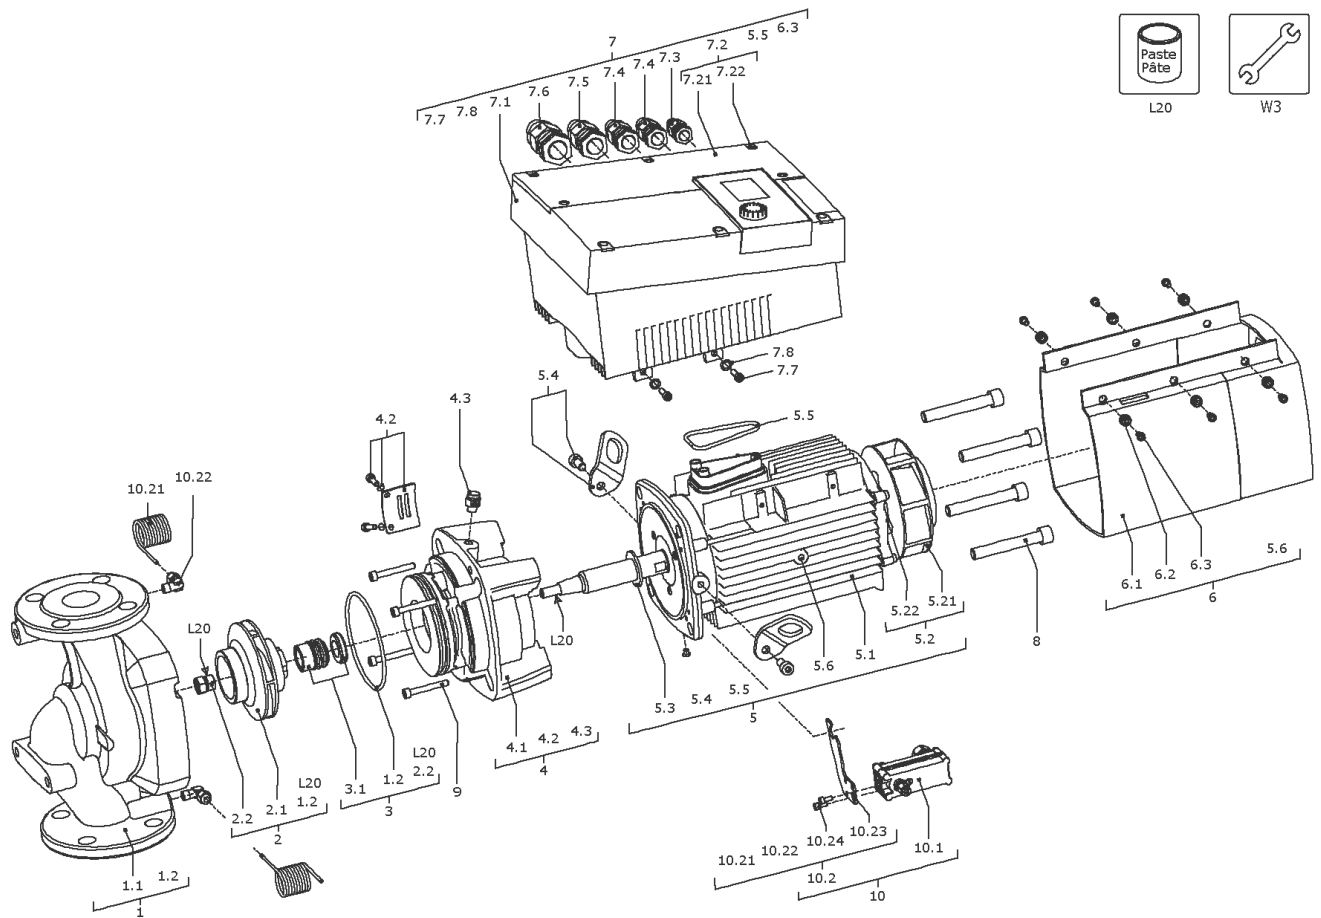

Stratos GIGA 80/1-37/5,3 (2170132)

Item	Article no.	Description	Quantity
1	2147395	Pump housing I80/120/P215x117 16 KIT	1
1.1		> PUMP HOUSING I80/120/P215x117 16 WILO	1
1.2	2158263	> O-Ring ID.126,59x3,53 EPDM VP.	1
2	2147400	Impeller D.77/127/18 PPS KIT	1
1.2	2158263	> O-Ring ID.126,59x3,53 EPDM VP.	1
2.1		> Impeller D.77/127/18 OL.PPS Fin	1
2.2	2125289	> NUT M10/M16x1 1.4122 VP.	1
L20	2158414	> Weicon Anti-Seize 5g VP.	1
3	2125211	MECH.SEAL MG12/24 AQ1EGG GIGA KIT	1
1.2	2122290	> O-RING 104,37x3,53 ISO3601B EPDM VP.	1
1.2	2158263	> O-Ring ID.126,59x3,53 EPDM VP.	1
1.2	2140435	> O-Ring 151,99x3,53 7EP1197 VP.	1
2.2	2125289	> NUT M10/M16x1 1.4122 VP.	1
3.1	2127431	> MECHANICAL SEAL MG12/24-G60 AQ1EGG VP.	1
L20	2158414	> Weicon Anti-Seize 5g VP.	1
4	2170860	Lantern Stratos GIGA-I/D 80/1-37/5,3 KIT	1
4.1		> LANTERN D.136/180x95 P215 FF165 KTL	1
4.2	2147405	> Protecting sheet/Fixing R74/72x27 KIT	1
4.3	2027201	> BLOWGUN R1/8" VP.	1
5	2170804	Motor Stratos GIGA-I/D 80/1-37/5,3 KIT	1
5.1		> MOTOR 2 FS90L 5,5/2900 Giga	1
5.2	2125228	> Fan wheel FS90 KIT	1
5.21		>> FAN FS90	1
5.22	2125302	>> CORRUGATED SLEEVE RING BN15-514 VP.	1
Note: bis/to/á 30.04.2017			
5.3	2125303	> THROWER D.44/23x3 VP.	1
5.4	2125299	> EYELET/SCREW Stratos GIGA(2 PIECES)	1
5.5	2147361	> O-Ring ID.56X4,0 EPDM 70SR. VP.	1
5.6	2125298	> SPACER M8 Stratos GIGA (3 PIECES)	1
6	2147407	Fan hood FS90 long KIT	1
5.6	2125298	> SPACER M8 Stratos GIGA (3 PIECES)	1
6.1		> Fan hood FS90 long HED 9006	1
6.2	2125291	> DAMPING (6 PIECES)	1
6.3	2125304	> SCREW AP40X14/9 (6 PIECES)	1