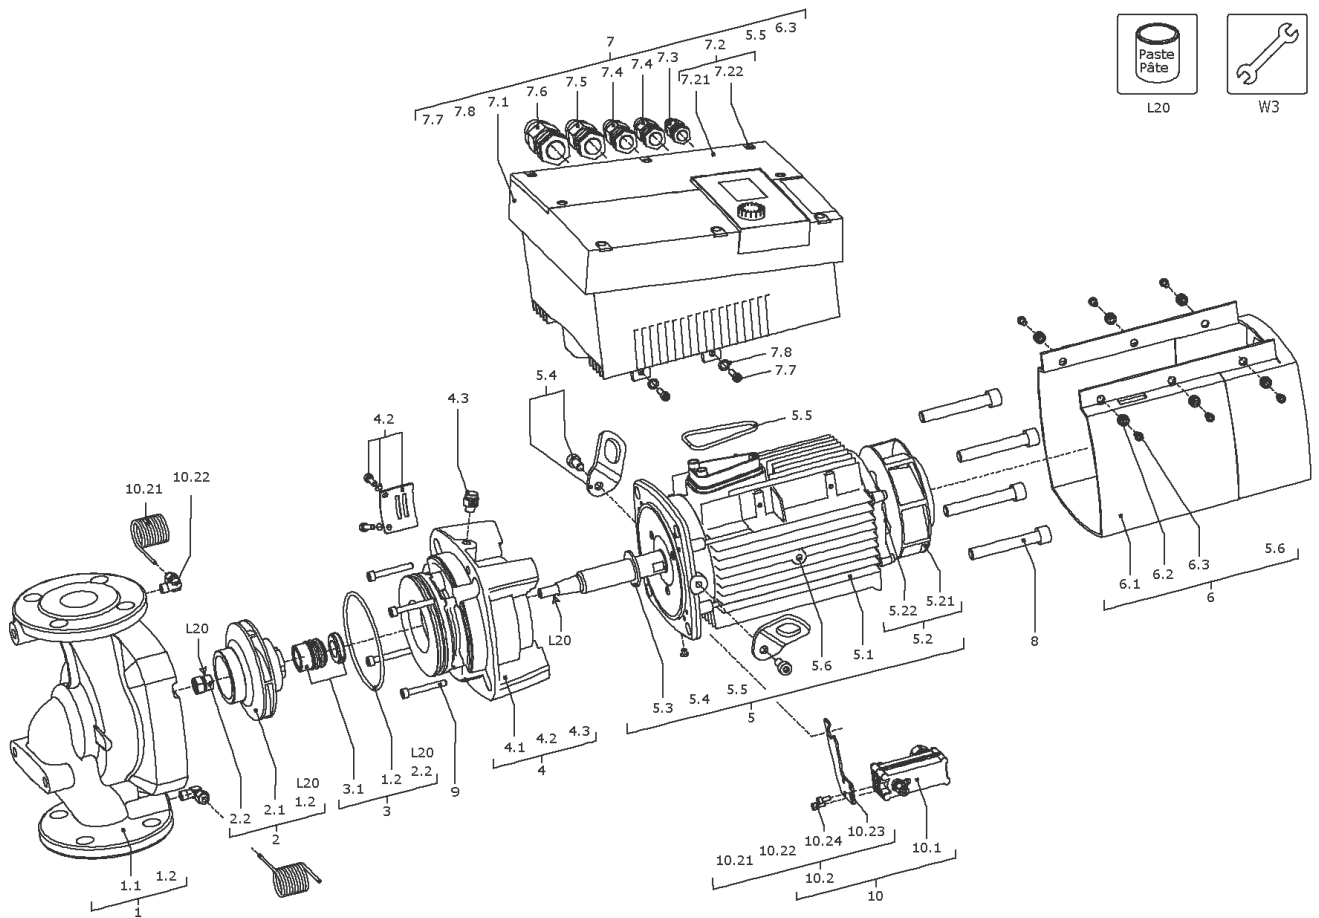

Stratos GIGA 65/1-27/3,0 (2170125)

Item	Article no.	Description	Quantity
1	2122282	PUMP HOUSING I65/90/P165X113 16 KIT	1
1.1		> PUMP HOUSING I65/90/P165X113 16 WILO	1
1.2	2122290	> O-RING 104,37x3,53 ISO3601B EPDM VP.	1
2	2125218	IMPELLER D.64/95/18x14 PPS KIT	1
1.2	2122290	> O-RING 104,37x3,53 ISO3601B EPDM VP.	1
2.1		> IMPELLER D.64/95/18 PPS Fin	1
2.2	2125289	> NUT M10/M16x1 1.4122 VP.	1
L20	2158414	> Weicon Anti-Seize 5g VP.	1
3	2125211	MECH.SEAL MG12/24 AQ1EGG GIGA KIT	1
1.2	2122290	> O-RING 104,37x3,53 ISO3601B EPDM VP.	1
1.2	2158263	> O-Ring ID.126,59x3,53 EPDM VP.	1
1.2	2140435	> O-Ring 151,99x3,53 7EP1197 VP.	1
2.2	2125289	> NUT M10/M16x1 1.4122 VP.	1
3.1	2127431	> MECHANICAL SEAL MG12/24-G60 AQ1EGG VP.	1
L20	2158414	> Weicon Anti-Seize 5g VP.	1
4	2170853	Lantern Stratos GIGA-I/D 65/1-27/3,0 KIT	1
4.1		> LANTERN D.112/140x103 FF165 KTL	1
4.2	2125290	> PROTECTING SHEET/FIXING R53x52x38 KIT	1
4.3	2027201	> BLOWGUN R1/8" VP.	1
5	2170797	MOTOR STRATOS GIGA-I/D 65/1-27/3,0 KIT	1
5.1		> MOTOR 2 FS80S 3,3/4600 Giga	1
5.2	2125301	> FAN WHEEL FS80 KIT	1
5.21		>> FAN FS80	1
5.22	2125302	>> CORRUGATED SLEEVE RING BN15-514 VP.	1
Note: bis/to/á 31.12.2017			
5.3	2125303	> THROWER D.44/23x3 VP.	1
5.4	2125299	> EYELET/SCREW Stratos GIGA(2 PIECES)	1
5.5	2147361	> O-Ring ID.56X4,0 EPDM 70SR. VP.	1
5.6	2125298	> SPACER M8 Stratos GIGA (3 PIECES)	1
6	2125210	FAN HOOD FS80 KIT	1
5.6	2125298	> SPACER M8 Stratos GIGA (3 PIECES)	1
6.1		> FAN HOUSING FS80 RAL9006 HED	1
6.2	2125291	> DAMPING (6 PIECES)	1
6.3	2125304	> SCREW AP40X14/9 (6 PIECES)	1