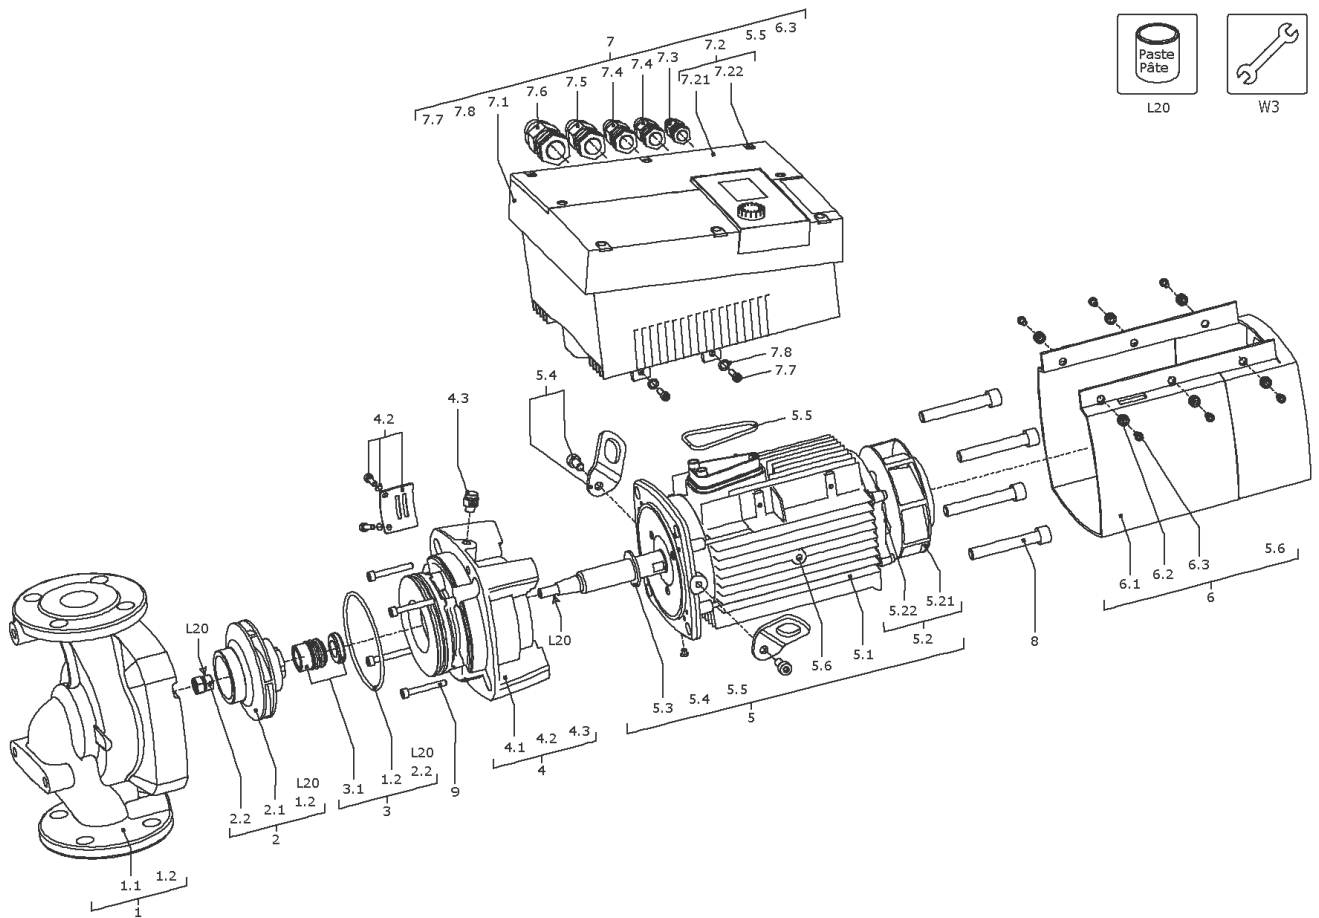

Stratos GIGA 65/1-21/2,3-R1 (2117170)

Item	Article no.	Description	Quantity
1	2122282	PUMP HOUSING I65/90/P165X113 16 KIT	1
1.1		> PUMP HOUSING I65/90/P165X113 16 WILO	1
1.2	2122290	> O-RING 104,37x3,53 ISO3601B EPDM VP.	1
2	2125218	IMPELLER D.64/95/18x14 PPS KIT	1
1.2	2122290	> O-RING 104,37x3,53 ISO3601B EPDM VP.	1
2.1		> IMPELLER D.64/95/18 PPS Fin	1
2.2	2125289	> NUT M10/M16x1 1.4122 VP.	1
L20	2158414	> Weicon Anti-Seize 5g VP.	1
3	2125211	MECH.SEAL MG12/24 AQ1EGG GIGA KIT	1
1.2	2122290	> O-RING 104,37x3,53 ISO3601B EPDM VP.	1
1.2	2158263	> O-Ring ID.126,59x3,53 EPDM VP.	1
1.2	2140435	> O-Ring 151,99x3,53 7EP1197 VP.	1
2.2	2125289	> NUT M10/M16x1 1.4122 VP.	1
3.1	2127431	> MECHANICAL SEAL MG12/24-G60 AQ1EGG VP.	1
L20	2158414	> Weicon Anti-Seize 5g VP.	1
4	2125094	Lantern Stratos GIGA 65/1-21/2,3 KIT	1
4.1		> LANTERN D.112/140x103 FF165 KTL	1
4.2	2125290	> PROTECTING SHEET/FIXING R53x52x38 KIT	1
4.3	2027201	> BLOWGUN R1/8" VP.	1
5	2125066	MOTOR STRATOS GIGA 65/1-21/2,3 WILO KIT	1
5.1		> MOTOR 2 FS80L 4,5/4600 Giga	1
5.2	2125301	> FAN WHEEL FS80 KIT	1
5.21		>> FAN FS80	1
5.22	2125302	>> CORRUGATED SLEEVE RING BN15-514 VP.	1
Note: bis/to/á 31.12.2017			
5.3	2125303	> THROWER D.44/23x3 VP.	1
5.4	2125299	> EYELET/SCREW Stratos GIGA(2 PIECES)	1
5.5	2147361	> O-Ring ID.56X4,0 EPDM 70SR. VP.	1
5.6	2125298	> SPACER M8 Stratos GIGA (3 PIECES)	1
6	2125210	FAN HOOD FS80 KIT	1
5.6	2125298	> SPACER M8 Stratos GIGA (3 PIECES)	1
6.1		> FAN HOUSING FS80 RAL9006 HED	1
6.2	2125291	> DAMPING (6 PIECES)	1
6.3	2125304	> SCREW AP40X14/9 (6 PIECES)	1