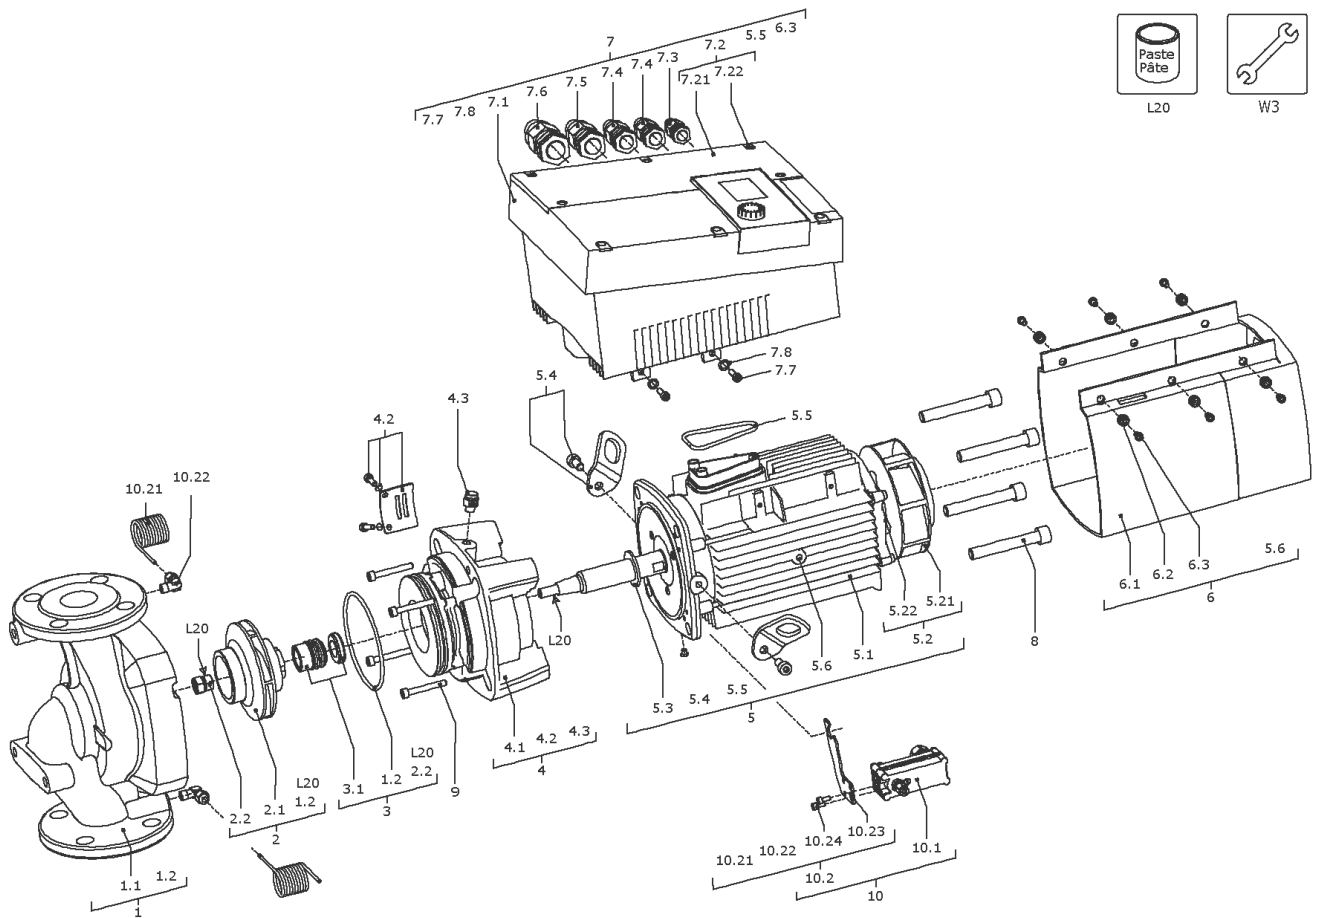

Stratos GIGA 50/1-44/3,2 (2170120)

Item	Article no.	Description	Quantity
1	2122280	PUMP HOUSING I50/105/P165X100,4 16 KIT	1
1.1		> PUMP HOUSING I50/105/P165X100,4 16 WILO	1
1.2	2122290	> O-RING 104,37x3,53 ISO3601B EPDM VP.	1
2	2125216	IMPELLER D.57/101,9/18x10,5 PPS KIT	1
1.2	2122290	> O-RING 104,37x3,53 ISO3601B EPDM VP.	1
2.1		> IMPELLER D.57/101,9/18 Fin	1
2.2	2125289	> NUT M10/M16x1 1.4122 VP.	1
L20	2158414	> Weicon Anti-Seize 5g VP.	1
3	2125211	MECH.SEAL MG12/24 AQ1EGG GIGA KIT	1
1.2	2122290	> O-RING 104,37x3,53 ISO3601B EPDM VP.	1
1.2	2158263	> O-Ring ID.126,59x3,53 EPDM VP.	1
1.2	2140435	> O-Ring 151,99x3,53 7EP1197 VP.	1
2.2	2125289	> NUT M10/M16x1 1.4122 VP.	1
3.1	2127431	> MECHANICAL SEAL MG12/24-G60 AQ1EGG VP.	1
L20	2158414	> Weicon Anti-Seize 5g VP.	1
4	2170848	Lantern Stratos GIGA-I/D 50/1-44/3,2 KIT	1
4.1		> LANTERN D.112/140x109 FF165 KTL	1
4.2	2125290	> PROTECTING SHEET/FIXING R53x52x38 KIT	1
4.3	2027201	> BLOWGUN R1/8" VP.	1
5	2170792	Motor Stratos GIGA-I/D 50/1-44/3,2 KIT	1
5.1		> MOTOR 2 FS80L 4,5/4600 Giga	1
5.2	2125301	> FAN WHEEL FS80 KIT	1
5.21		>> FAN FS80	1
5.22	2125302	>> CORRUGATED SLEEVE RING BN15-514 VP.	1
Note: bis/to/á 31.12.2017			
5.3	2125303	> THROWER D.44/23x3 VP.	1
5.4	2125299	> EYELET/SCREW Stratos GIGA(2 PIECES)	1
5.5	2147361	> O-Ring ID.56X4,0 EPDM 70SR. VP.	1
5.6	2125298	> SPACER M8 Stratos GIGA (3 PIECES)	1
6	2125210	FAN HOOD FS80 KIT	1
5.6	2125298	> SPACER M8 Stratos GIGA (3 PIECES)	1
6.1		> FAN HOUSING FS80 RAL9006 HED	1
6.2	2125291	> DAMPING (6 PIECES)	1
6.3	2125304	> SCREW AP40X14/9 (6 PIECES)	1