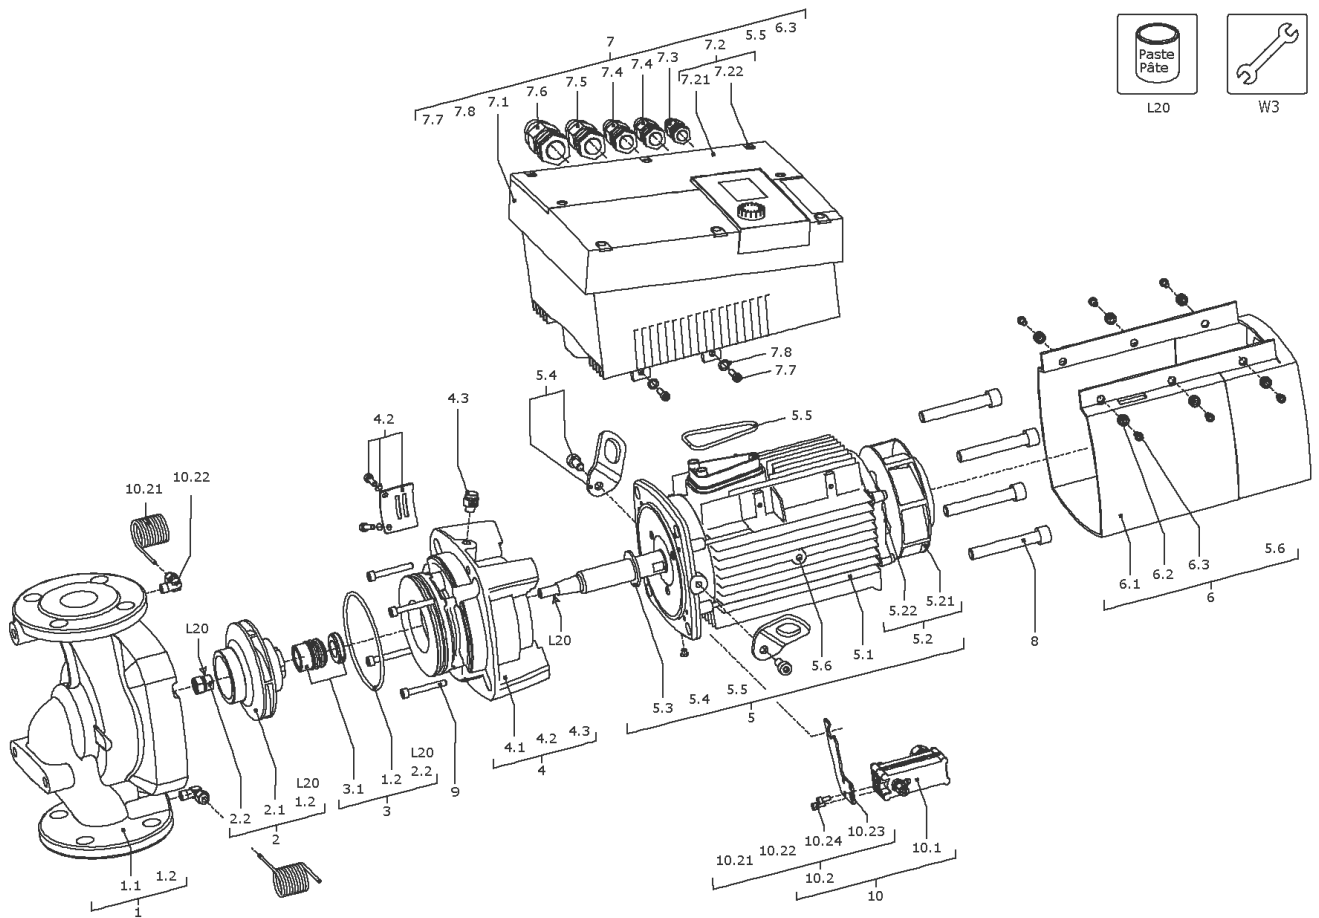

Stratos GIGA 50/1-38/2,8 (2170121)

Item	Article no.	Description	Quantity
1	2122280	PUMP HOUSING I50/105/P165X100,4 16 KIT	1
1.1		> PUMP HOUSING I50/105/P165X100,4 16 WILO	1
1.2	2122290	> O-RING 104,37x3,53 ISO3601B EPDM VP.	1
2	2125216	IMPELLER D.57/101,9/18x10,5 PPS KIT	1
1.2	2122290	> O-RING 104,37x3,53 ISO3601B EPDM VP.	1
2.1		> IMPELLER D.57/101,9/18 Fin	1
2.2	2125289	> NUT M10/M16x1 1.4122 VP.	1
L20	2158414	> Weicon Anti-Seize 5g VP.	1
3	2125211	MECH.SEAL MG12/24 AQ1EGG GIGA KIT	1
1.2	2122290	> O-RING 104,37x3,53 ISO3601B EPDM VP.	1
1.2	2158263	> O-Ring ID.126,59x3,53 EPDM VP.	1
1.2	2140435	> O-Ring 151,99x3,53 7EP1197 VP.	1
2.2	2125289	> NUT M10/M16x1 1.4122 VP.	1
3.1	2127431	> MECHANICAL SEAL MG12/24-G60 AQ1EGG VP.	1
L20	2158414	> Weicon Anti-Seize 5g VP.	1
4	2170849	Lantern Stratos GIGA-I/D 50/1-38/2,8 KIT	1
4.1		> LANTERN D.112/140x109 FF165 KTL	1
4.2	2125290	> PROTECTING SHEET/FIXING R53x52x38 KIT	1
4.3	2027201	> BLOWGUN R1/8" VP.	1
5	2170793	Motor Stratos GIGA-I/D 50/1-38/2,8 KIT	1
5.1		> MOTOR 2 FS80S 3,3/4600 Giga	1
5.2	2125301	> FAN WHEEL FS80 KIT	1
5.21		>> FAN FS80	1
5.22	2125302	>> CORRUGATED SLEEVE RING BN15-514 VP.	1
Note: bis/to/á 31.12.2017			
5.3	2125303	> THROWER D.44/23x3 VP.	1
5.4	2125299	> EYELET/SCREW Stratos GIGA(2 PIECES)	1
5.5	2147361	> O-Ring ID.56X4,0 EPDM 70SR. VP.	1
5.6	2125298	> SPACER M8 Stratos GIGA (3 PIECES)	1
6	2125210	FAN HOOD FS80 KIT	1
5.6	2125298	> SPACER M8 Stratos GIGA (3 PIECES)	1
6.1		> FAN HOUSING FS80 RAL9006 HED	1
6.2	2125291	> DAMPING (6 PIECES)	1
6.3	2125304	> SCREW AP40X14/9 (6 PIECES)	1