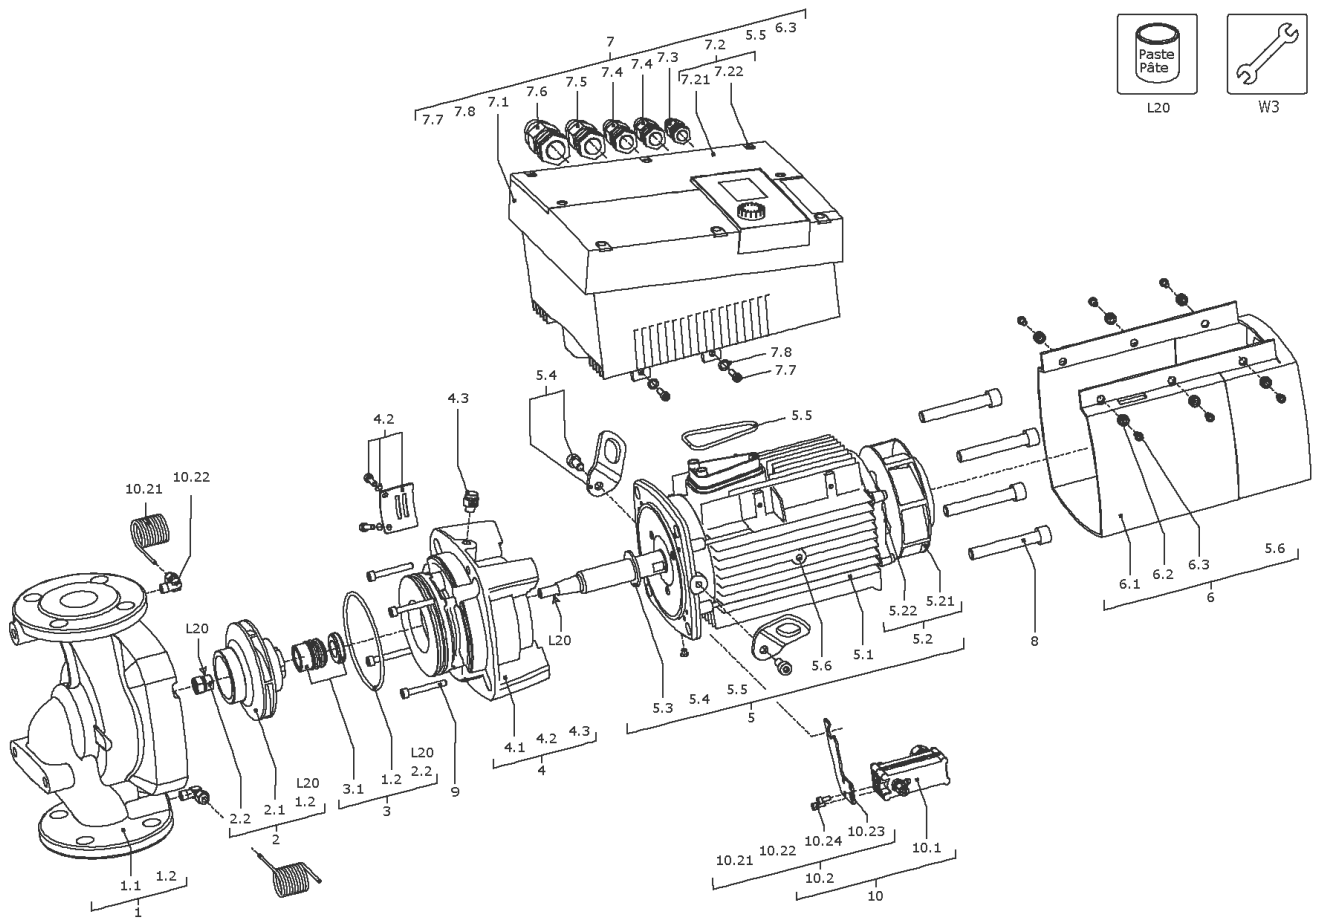

Stratos GIGA 65/1-42/4,5 (2117143)

Item	Article no.	Description	Quantity
1	2122283	PUMP HOUSING I65/105/P165X104 16 KIT	1
1.1		> PUMP HOUSING I65/105/P165X104 16 WILO	1
1.2	2122290	> O-RING 104,37x3,53 ISO3601B EPDM VP.	1
2	2125219	IMPELLER D.62/108/18x13,8 PPS KIT	1
1.2	2122290	> O-RING 104,37x3,53 ISO3601B EPDM VP.	1
2.1		> Impeller D.62/108/18x13,8 Fin	1
2.2	2125289	> NUT M10/M16x1 1.4122 VP.	1
L20	2158414	> Weicon Anti-Seize 5g VP.	1
3	2125211	MECH.SEAL MG12/24 AQ1EGG GIGA KIT	1
1.2	2122290	> O-RING 104,37x3,53 ISO3601B EPDM VP.	1
1.2	2158263	> O-Ring ID.126,59x3,53 EPDM VP.	1
1.2	2140435	> O-Ring 151,99x3,53 7EP1197 VP.	1
2.2	2125289	> NUT M10/M16x1 1.4122 VP.	1
3.1	2127431	> MECHANICAL SEAL MG12/24-G60 AQ1EGG VP.	1
L20	2158414	> Weicon Anti-Seize 5g VP.	1
4	2125095	Lantern Stratos GIGA 65/1-42/4,5 KIT	1
4.1		> LANTERN D.112/140x109 FF165 KTL	1
4.2	2125290	> PROTECTING SHEET/FIXING R53x52x38 KIT	1
4.3	2027201	> BLOWGUN R1/8" VP.	1
5	2125067	MOTOR Stratos GIGA 65/1-42/4,5 WILO KIT	1
5.1		> MOTOR 2 FS90L 8,0/4600 Giga	1
5.2	2125228	> Fan wheel FS90 KIT	1
5.21		>> FAN FS90	1
5.22	2125302	>> CORRUGATED SLEEVE RING BN15-514 VP.	1
Note: bis/to/á 30.04.2017			
5.3	2125303	> THROWER D.44/23x3 VP.	1
5.4	2125299	> EYELET/SCREW Stratos GIGA(2 PIECES)	1
5.5	2147361	> O-Ring ID.56X4,0 EPDM 70SR. VP.	1
5.6	2125298	> SPACER M8 Stratos GIGA (3 PIECES)	1
6	2147407	Fan hood FS90 long KIT	1
5.6	2125298	> SPACER M8 Stratos GIGA (3 PIECES)	1
6.1		> Fan hood FS90 long HED 9006	1
6.2	2125291	> DAMPING (6 PIECES)	1
6.3	2125304	> SCREW AP40X14/9 (6 PIECES)	1