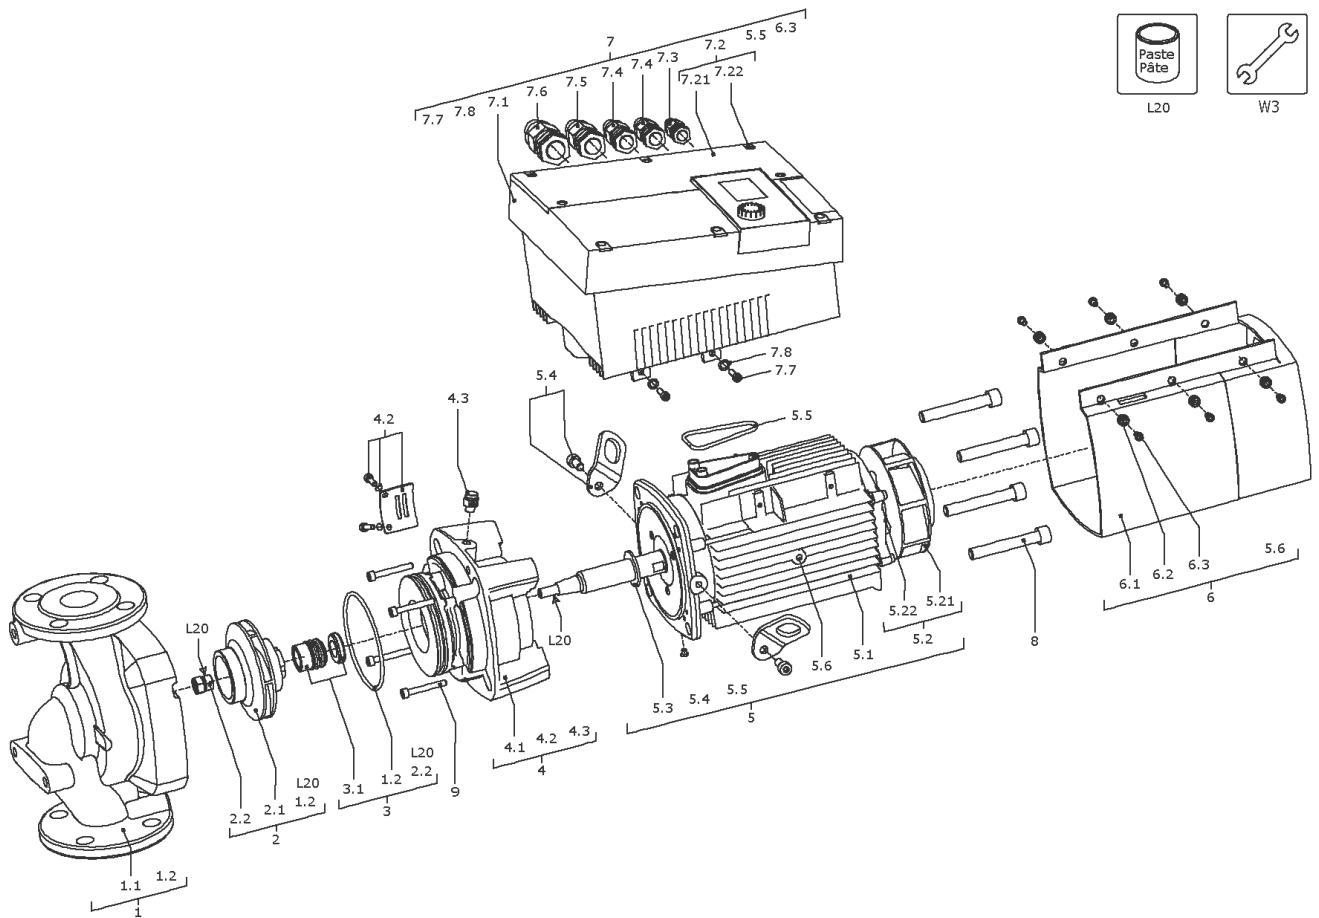

Stratos GIGA 80/1-16/1,9-R1 (2117175)

Item	Article no.	Description	Quantity
1	2147394	Pump housing I80/120/P165x123 16 KIT	1
1.1		> PUMP HOUSING I80/120/P165x123 16 WILO	1
1.2	2158263	> O-Ring ID.126,59x3,53 EPDM VP.	1
2	2147399	Impeller D.82/115/6,9°/18 PPS KIT	1
1.2	2158263	> O-Ring ID.126,59x3,53 EPDM VP.	1
2.1		> Impeller D.82/115/6,9°/18 OL.PPS Fin	1
2.2	2125289	> NUT M10/M16x1 1.4122 VP.	1
L20	2158414	> Weicon Anti-Seize 5g VP.	1
3	2125211	MECH.SEAL MG12/24 AQ1EGG GIGA KIT	1
1.2	2122290	> O-RING 104,37x3,53 ISO3601B EPDM VP.	1
1.2	2158263	> O-Ring ID.126,59x3,53 EPDM VP.	1
1.2	2140435	> O-Ring 151,99x3,53 7EP1197 VP.	1
2.2	2125289	> NUT M10/M16x1 1.4122 VP.	1
3.1	2127431	> MECHANICAL SEAL MG12/24-G60 AQ1EGG VP.	1
L20	2158414	> Weicon Anti-Seize 5g VP.	1
4	2125099	Lantern Stratos GIGA 80/1-16/1,9 KIT	1
4.1		> LANTERN D.143/146x102 FF165 GG KTL	1
4.2	2147405	> Protecting sheet/Fixing R74/72x27 KIT	1
4.3	2027201	> BLOWGUN R1/8" VP.	1
5	2125071	MOTOR STRATOS GIGA 80/1-16/1,9 WILO KIT	1
5.1		> MOTOR 2 FS80L 3,2/3000 Giga	1
5.2	2125301	> FAN WHEEL FS80 KIT	1
5.21		>> FAN FS80	1
5.22	2125302	>> CORRUGATED SLEEVE RING BN15-514 VP.	1
Note: bis/to/á 31.12.2017			
5.3	2125303	> THROWER D.44/23x3 VP.	1
5.4	2125299	> EYELET/SCREW Stratos GIGA(2 PIECES)	1
5.5	2147361	> O-Ring ID.56X4,0 EPDM 70SR. VP.	1
5.6	2125298	> SPACER M8 Stratos GIGA (3 PIECES)	1
6	2125210	FAN HOOD FS80 KIT	1
5.6	2125298	> SPACER M8 Stratos GIGA (3 PIECES)	1
6.1		> FAN HOUSING FS80 RAL9006 HED	1
6.2	2125291	> DAMPING (6 PIECES)	1
6.3	2125304	> SCREW AP40X14/9 (6 PIECES)	1