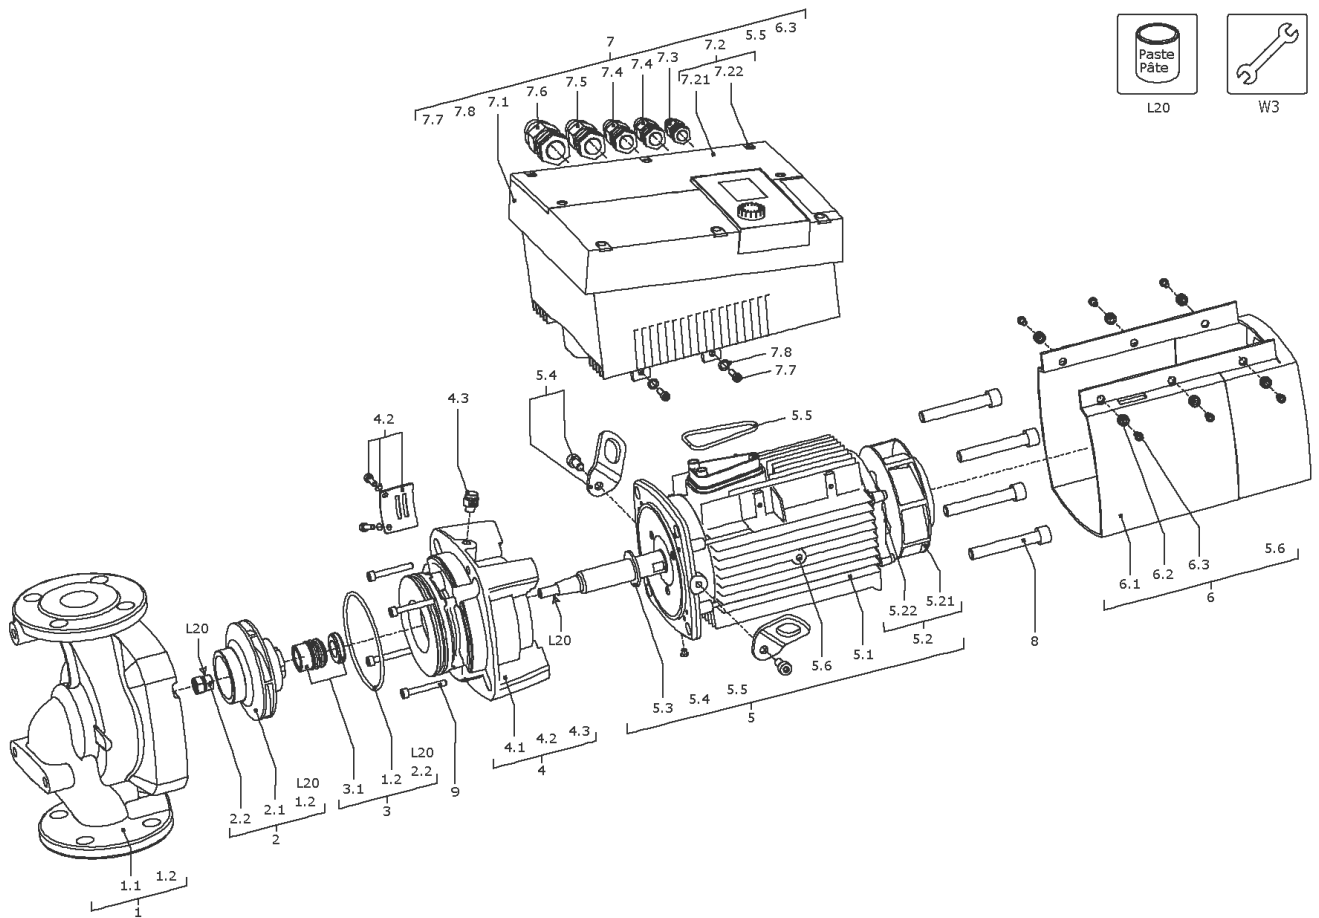

Stratos GIGA 40/1-39/3,0-R1 (2117156)

Item	Article no.	Description	Quantity
1	2122278	PUMP HOUSING I40/105/P165x98,1 16 KIT	1
1.1		> PUMP HOUSING I40/105/P165x98,1 16 WILO	1
1.2	2122290	> O-RING 104,37x3,53 ISO3601B EPDM VP.	1
2	2125213	Impeller D.48/98/18X8,5 PPS KIT	1
1.2	2122290	> O-RING 104,37x3,53 ISO3601B EPDM VP.	1
2.1		> IMPELLER D.48/98/18X8,5 PPS fin	1
2.2	2125289	> NUT M10/M16x1 1.4122 VP.	1
L20	2158414	> Weicon Anti-Seize 5g VP.	1
3	2125211	MECH.SEAL MG12/24 AQ1EGG GIGA KIT	1
1.2	2122290	> O-RING 104,37x3,53 ISO3601B EPDM VP.	1
1.2	2158263	> O-Ring ID.126,59x3,53 EPDM VP.	1
1.2	2140435	> O-Ring 151,99x3,53 7EP1197 VP.	1
2.2	2125289	> NUT M10/M16x1 1.4122 VP.	1
3.1	2127431	> MECHANICAL SEAL MG12/24-G60 AQ1EGG VP.	1
L20	2158414	> Weicon Anti-Seize 5g VP.	1
4	2125080	Lantern Stratos GIGA 40/1-39/3,0 KIT	1
4.1		> LANTERN D.112/140x118 FF165 KTL	1
4.2	2125290	> PROTECTING SHEET/FIXING R53x52x38 KIT	1
4.3	2027201	> BLOWGUN R1/8" VP.	1
5	2125052	MOTOR Stratos GIGA 40/1-39/3,0 WILO KIT	1
5.1		> MOTOR 2 FS80L 4,5/4600 Giga	1
5.2	2125227	> FAN WHEEL FS80 KIT	1
Note: TO / BIS / JUSQU'À: 13.11.2011			
5.21		>> FAN FS80	1
5.22		>> Sleeve Ring AN15-512	1
5.2	2125301	> FAN WHEEL FS80 KIT	1
Note: FROM / AB / À PARTIR DE: 14.11.2011			
5.21		>> FAN FS80	1
5.22	2125302	>> CORRUGATED SLEEVE RING BN15-514 VP.	1
Note: bis/to/á 31.12.2017			
5.3	2125303	> THROWER D.44/23x3 VP.	1
5.4	2125299	> EYELET/SCREW Stratos GIGA(2 PIECES)	1
5.5	2147361	> O-Ring ID.56X4,0 EPDM 70SR. VP.	1
5.6	2125298	> SPACER M8 Stratos GIGA (3 PIECES)	1