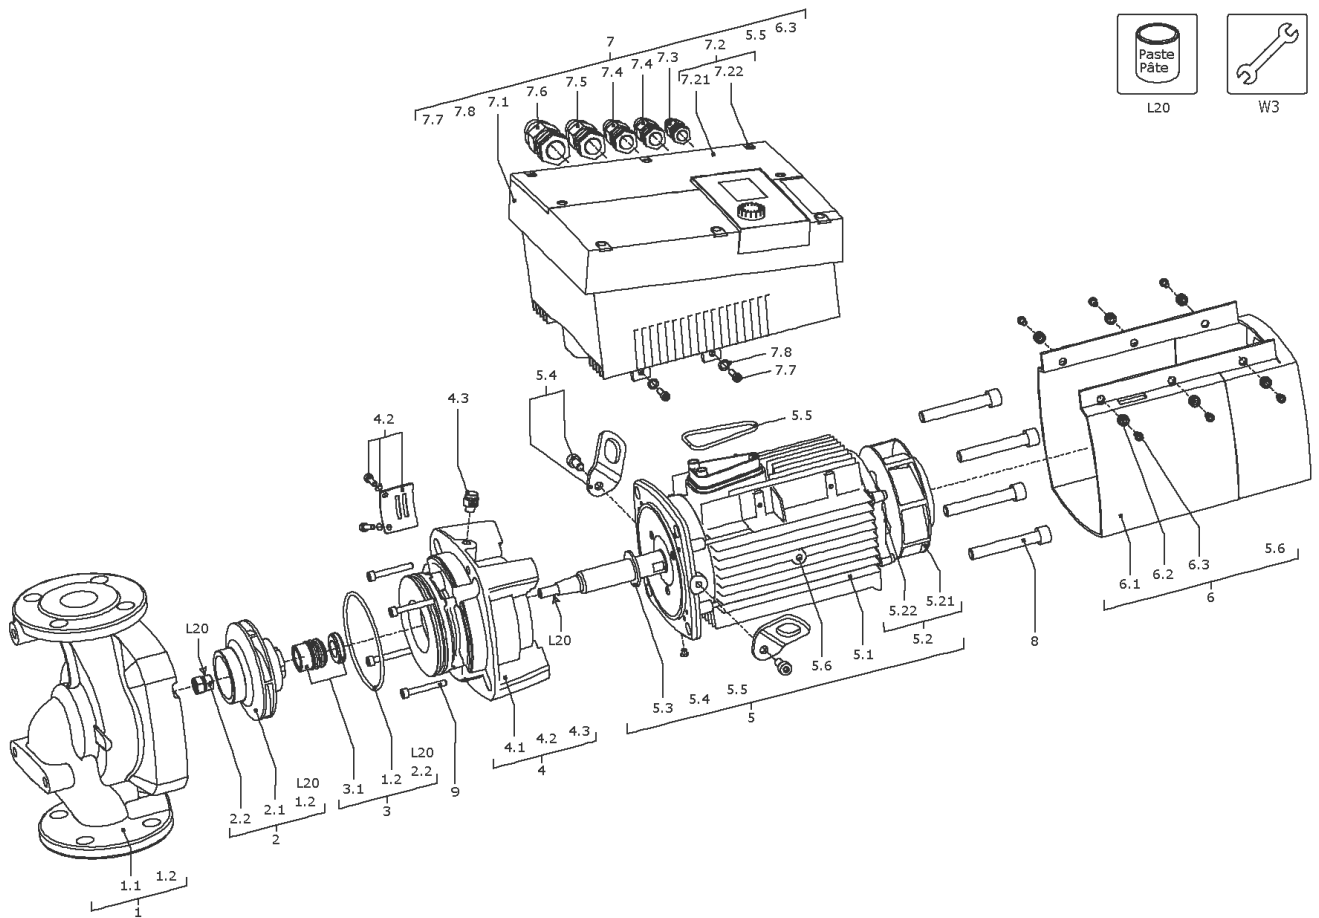

Stratos GIGA 80/1-37/5,0-R1 (2117176)

Item	Article no.	Description	Quantity
1	2147395	Pump housing I80/120/P215x117 16 KIT	1
1.1		> PUMP HOUSING I80/120/P215x117 16 WILO	1
1.2	2158263	> O-Ring ID.126,59x3,53 EPDM VP.	1
2	2147400	Impeller D.77/127/18 PPS KIT	1
1.2	2158263	> O-Ring ID.126,59x3,53 EPDM VP.	1
2.1		> Impeller D.77/127/18 OL.PPS Fin	1
2.2	2125289	> NUT M10/M16x1 1.4122 VP.	1
L20	2158414	> Weicon Anti-Seize 5g VP.	1
3	2125211	MECH.SEAL MG12/24 AQ1EGG GIGA KIT	1
1.2	2122290	> O-RING 104,37x3,53 ISO3601B EPDM VP.	1
1.2	2158263	> O-Ring ID.126,59x3,53 EPDM VP.	1
1.2	2140435	> O-Ring 151,99x3,53 7EP1197 VP.	1
2.2	2125289	> NUT M10/M16x1 1.4122 VP.	1
3.1	2127431	> MECHANICAL SEAL MG12/24-G60 AQ1EGG VP.	1
L20	2158414	> Weicon Anti-Seize 5g VP.	1
4	2125100	Lantern Stratos GIGA 80/1-37/5,0 KIT	1
4.1		> Lantern D.136/180x95 FF215 KTL	1
4.2	2147405	> Protecting sheet/Fixing R74/72x27 KIT	1
4.3	2027201	> BLOWGUN R1/8" VP.	1
5	2125072	MOTOR Stratos GIGA 80/1-37/5,0 WILO KIT	1
5.1		> MOTOR 2 FS100S 8,0/2800 Giga	1
5.2	2147406	> Fan FS100 KIT	1
5.21		>> FAN FS100	1
5.22	2125302	>> CORRUGATED SLEEVE RING BN15-514 VP.	1
Note: bis/to/á 31.07.2017			
5.3	2125303	> THROWER D.44/23x3 VP.	1
5.4	2125299	> EYELET/SCREW Stratos GIGA(2 PIECES)	1
5.5	2147361	> O-Ring ID.56X4,0 EPDM 70SR. VP.	1
5.6	2125298	> SPACER M8 Stratos GIGA (3 PIECES)	1
6	2147408	Fan hood FS100 KIT	1
5.6	2125298	> SPACER M8 Stratos GIGA (3 PIECES)	1
6.1		> Fan hood FS100 HED 9006	1
6.2	2125291	> DAMPING (6 PIECES)	1
6.3	2125304	> SCREW AP40X14/9 (6 PIECES)	1