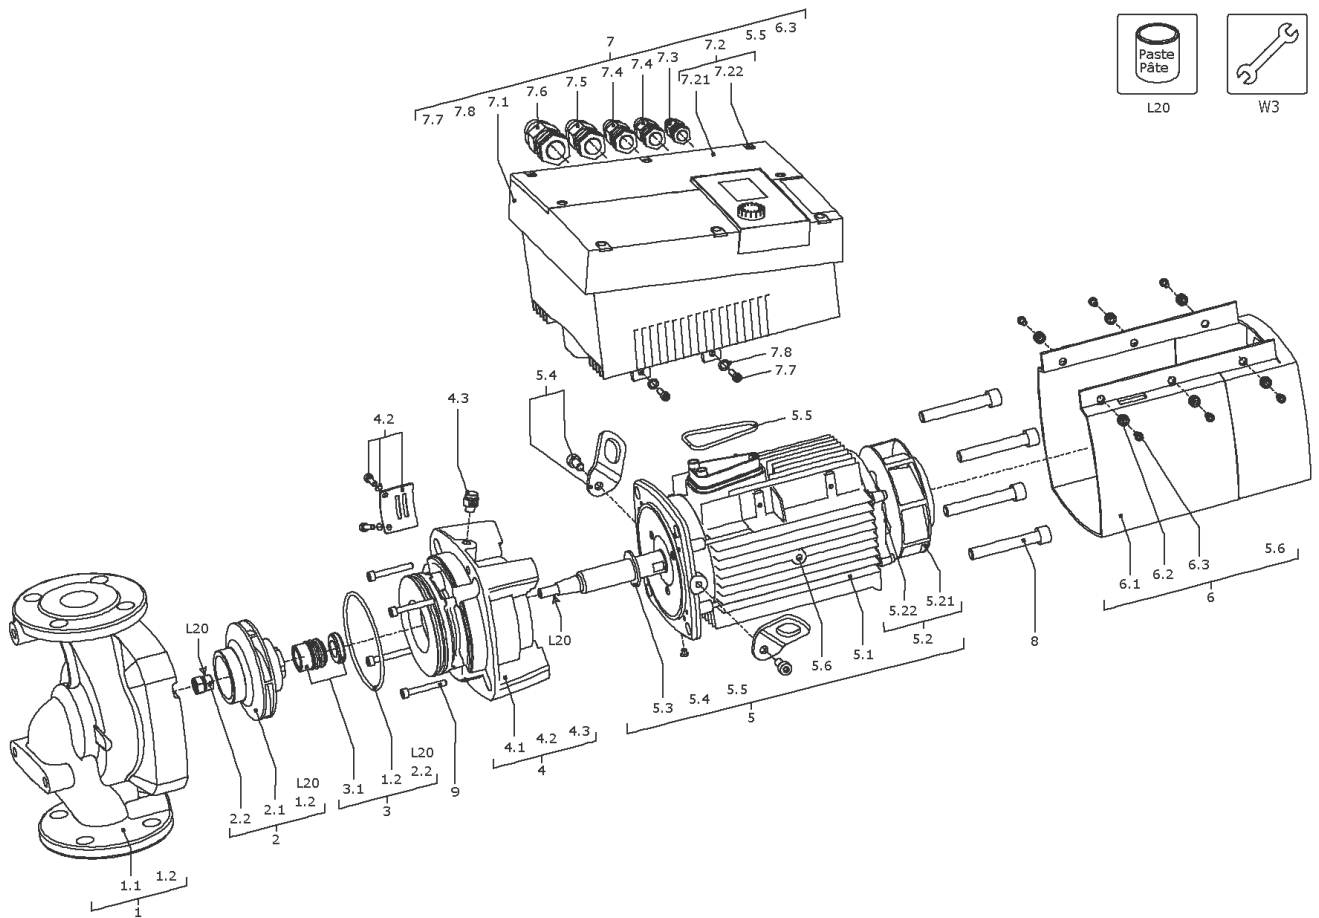

Stratos GIGA 100/1-33/5,6-R1 (2117180)

Item	Article no.	Description	Quantity
1	2147397	Pump housing I100/120/P215x125 16 KIT	1
1.1		> PUMP HOUSING I100/120/P215x125 16 WILO	1
1.2	2158263	> O-Ring ID.126,59x3,53 EPDM VP.	1
2	2147403	Impeller D.87/128/18 PPS KIT	1
Note: to/bis/á 14.10.2016			
1.2	2158263	> O-Ring ID.126,59x3,53 EPDM VP.	1
2.1		> Impeller D.87/128/18 OL.PPS Fin	1
2.2	2125289	> NUT M10/M16x1 1.4122 VP.	1
L20	2158414	> Weicon Anti-Seize 5g VP.	1
2	2179048	Impeller D.87/128/18 PPS Ack.KIT	1
Note: from/ab/de 15.10.2016			
1.2	2158263	> O-Ring ID.126,59x3,53 EPDM VP.	1
2.1		> Impeller D.87/128/18 OL.PPS Fin	1
2.2	2125289	> NUT M10/M16x1 1.4122 VP.	1
L20	2158414	> Weicon Anti-Seize 5g VP.	1
3	2125211	MECH.SEAL MG12/24 AQ1EGG GIGA KIT	1
1.2	2122290	> O-RING 104,37x3,53 ISO3601B EPDM VP.	1
1.2	2158263	> O-Ring ID.126,59x3,53 EPDM VP.	1
1.2	2140435	> O-Ring 151,99x3,53 7EP1197 VP.	1
2.2	2125289	> NUT M10/M16x1 1.4122 VP.	1
3.1	2127431	> MECHANICAL SEAL MG12/24-G60 AQ1EGG VP.	1
L20	2158414	> Weicon Anti-Seize 5g VP.	1
4	2125104	Lantern Stratos GIGA 100/1-33/5,6 KIT	1
4.1		> Lantern D.136/180x95 FF215 KTL	1
4.2	2147405	> Protecting sheet/Fixing R74/72x27 KIT	1
4.3	2027201	> BLOWGUN R1/8" VP.	1
5	2125076	MOTOR Stratos GIGA 100/1-33/5,6 WILO KIT	1
5.1		> MOTOR 2 FS100S 8,0/2800 Giga	1
5.2	2147406	> Fan FS100 KIT	1
5.21		>> FAN FS100	1
5.22	2125302	>> CORRUGATED SLEEVE RING BN15-514 VP.	1
Note: bis/to/á 31.07.2017			
5.3	2125303	> THROWER D.44/23x3 VP.	1
5.4	2125299	> EYELET/SCREW Stratos GIGA(2 PIECES)	1