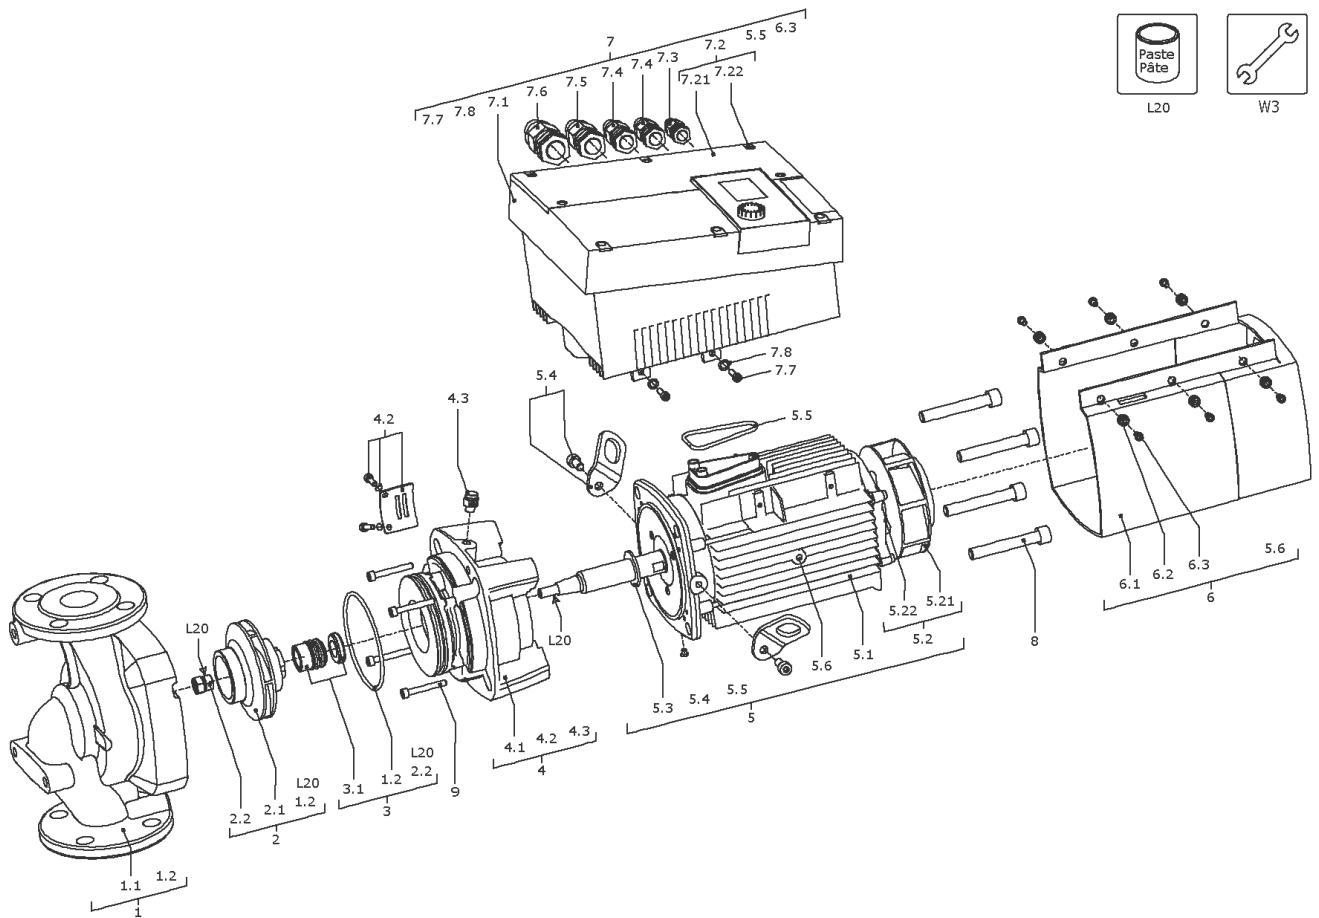

Stratos GIGA 50/1-38/2,8-R1 (2170177)

Item	Article no.	Description	Quantity
1	2122280	PUMP HOUSING I50/105/P165X100,4 16 KIT	1
1.1		> PUMP HOUSING I50/105/P165X100,4 16 WILO	1
1.2	2122290	> O-RING 104,37x3,53 ISO3601B EPDM VP.	1
2	2125216	IMPELLER D.57/101,9/18x10,5 PPS KIT	1
1.2	2122290	> O-RING 104,37x3,53 ISO3601B EPDM VP.	1
2.1		> IMPELLER D.57/101,9/18 Fin	1
2.2	2125289	> NUT M10/M16x1 1.4122 VP.	1
L20	2158414	> Weicon Anti-Seize 5g VP.	1
3	2125211	MECH.SEAL MG12/24 AQ1EGG GIGA KIT	1
1.2	2122290	> O-RING 104,37x3,53 ISO3601B EPDM VP.	1
1.2	2158263	> O-Ring ID.126,59x3,53 EPDM VP.	1
1.2	2140435	> O-Ring 151,99x3,53 7EP1197 VP.	1
2.2	2125289	> NUT M10/M16x1 1.4122 VP.	1
3.1	2127431	> MECHANICAL SEAL MG12/24-G60 AQ1EGG VP.	1
L20	2158414	> Weicon Anti-Seize 5g VP.	1
4	2170849	Lantern Stratos GIGA-I/D 50/1-38/2,8 KIT	1
4.1		> LANTERN D.112/140x109 FF165 KTL	1
4.2	2125290	> PROTECTING SHEET/FIXING R53x52x38 KIT	1
4.3	2027201	> BLOWGUN R1/8" VP.	1
5	2170793	Motor Stratos GIGA-I/D 50/1-38/2,8 KIT	1
5.1		> MOTOR 2 FS80S 3,3/4600 Giga	1
5.2	2125301	> FAN WHEEL FS80 KIT	1
5.21		>> FAN FS80	1
5.22	2125302	>> CORRUGATED SLEEVE RING BN15-514 VP.	1
Note: bis/to/á 31.12.2017			
5.3	2125303	> THROWER D.44/23x3 VP.	1
5.4	2125299	> EYELET/SCREW Stratos GIGA(2 PIECES)	1
5.5	2147361	> O-Ring ID.56X4,0 EPDM 70SR. VP.	1
5.6	2125298	> SPACER M8 Stratos GIGA (3 PIECES)	1
6	2125210	FAN HOOD FS80 KIT	1
5.6	2125298	> SPACER M8 Stratos GIGA (3 PIECES)	1
6.1		> FAN HOUSING FS80 RAL9006 HED	1
6.2	2125291	> DAMPING (6 PIECES)	1
6.3	2125304	> SCREW AP40X14/9 (6 PIECES)	1