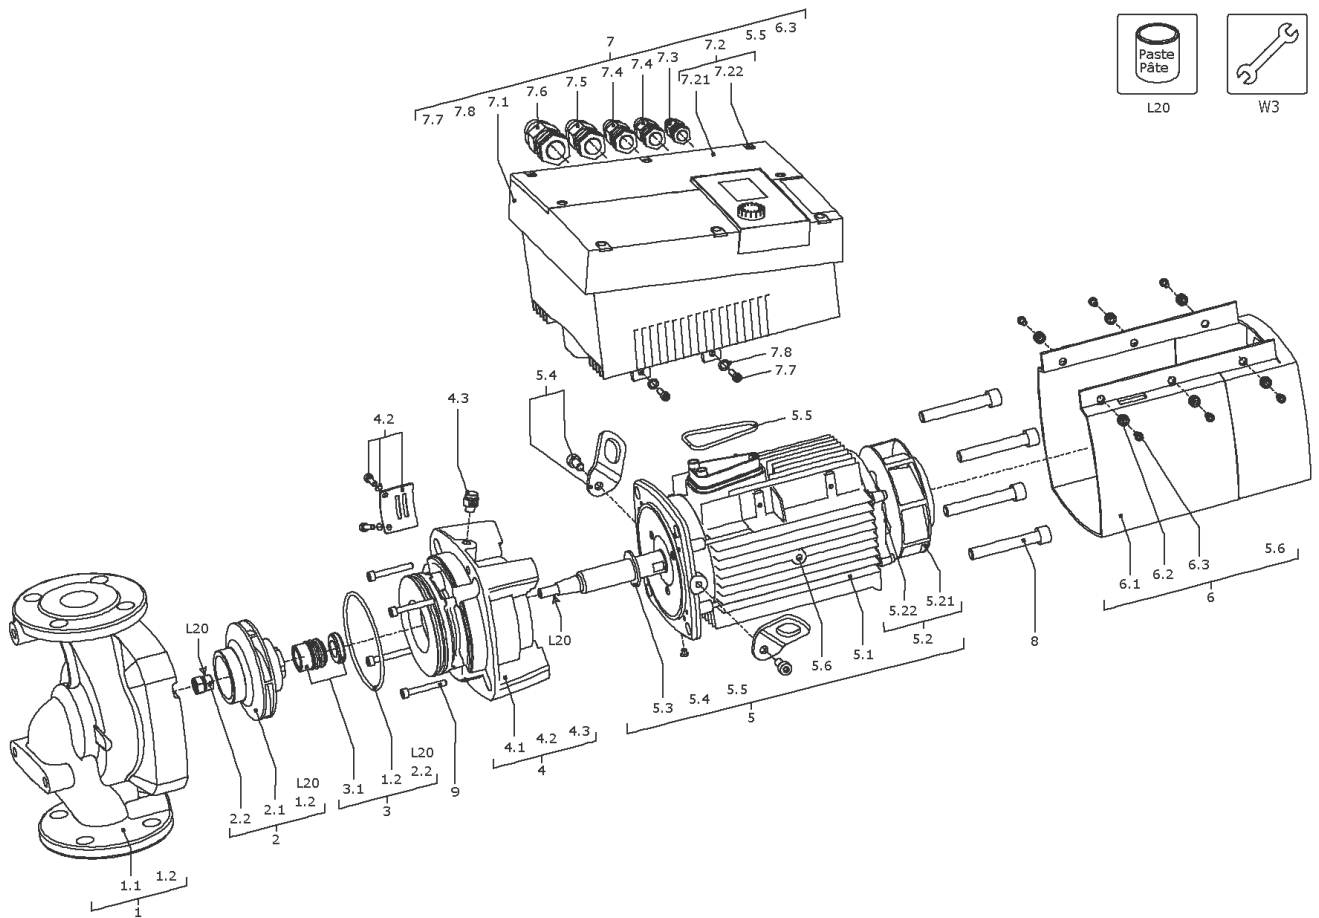

Stratos GIGA 50/1-33/2,6-R1 (2117159)

Item	Article no.	Description	Quantity
1	2122279	PUMP HOUSING I50/90/P165x102 16 GG KIT	1
1.1		> PUMP HOUSING I50/90/P165x102 16 GG WILO	1
1.2	2122290	> O-RING 104,37x3,53 ISO3601B EPDM VP.	1
2	2125214	IMPELLER D.57/91/18x12,9 PPS KIT	1
1.2	2122290	> O-RING 104,37x3,53 ISO3601B EPDM VP.	1
2.1		> IMPELLER D.57/91/18 PPS fin	1
2.2	2125289	> NUT M10/M16x1 1.4122 VP.	1
L20	2158414	> Weicon Anti-Seize 5g VP.	1
3	2125211	MECH.SEAL MG12/24 AQ1EGG GIGA KIT	1
1.2	2122290	> O-RING 104,37x3,53 ISO3601B EPDM VP.	1
1.2	2158263	> O-Ring ID.126,59x3,53 EPDM VP.	1
1.2	2140435	> O-Ring 151,99x3,53 7EP1197 VP.	1
2.2	2125289	> NUT M10/M16x1 1.4122 VP.	1
3.1	2127431	> MECHANICAL SEAL MG12/24-G60 AQ1EGG VP.	1
L20	2158414	> Weicon Anti-Seize 5g VP.	1
4	2125083	Lantern Stratos GIGA 50/1-33/2,6 KIT	1
4.1		> LANTERN D.112/140x109 FF165 KTL	1
4.2	2125290	> PROTECTING SHEET/FIXING R53x52x38 KIT	1
4.3	2027201	> BLOWGUN R1/8" VP.	1
5	2125055	MOTOR STRATOS GIGA 50/1-33/2,6 WILO KIT	1
5.1		> MOTOR 2 FS80L 4,5/4600 Giga	1
5.2	2125301	> FAN WHEEL FS80 KIT	1
5.21		>> FAN FS80	1
5.22	2125302	>> CORRUGATED SLEEVE RING BN15-514 VP.	1
Note: bis/to/á 31.12.2017			
5.3	2125303	> THROWER D.44/23x3 VP.	1
5.4	2125299	> EYELET/SCREW Stratos GIGA(2 PIECES)	1
5.5	2147361	> O-Ring ID.56X4,0 EPDM 70SR. VP.	1
5.6	2125298	> SPACER M8 Stratos GIGA (3 PIECES)	1
6	2125210	FAN HOOD FS80 KIT	1
5.6	2125298	> SPACER M8 Stratos GIGA (3 PIECES)	1
6.1		> FAN HOUSING FS80 RAL9006 HED	1
6.2	2125291	> DAMPING (6 PIECES)	1
6.3	2125304	> SCREW AP40X14/9 (6 PIECES)	1