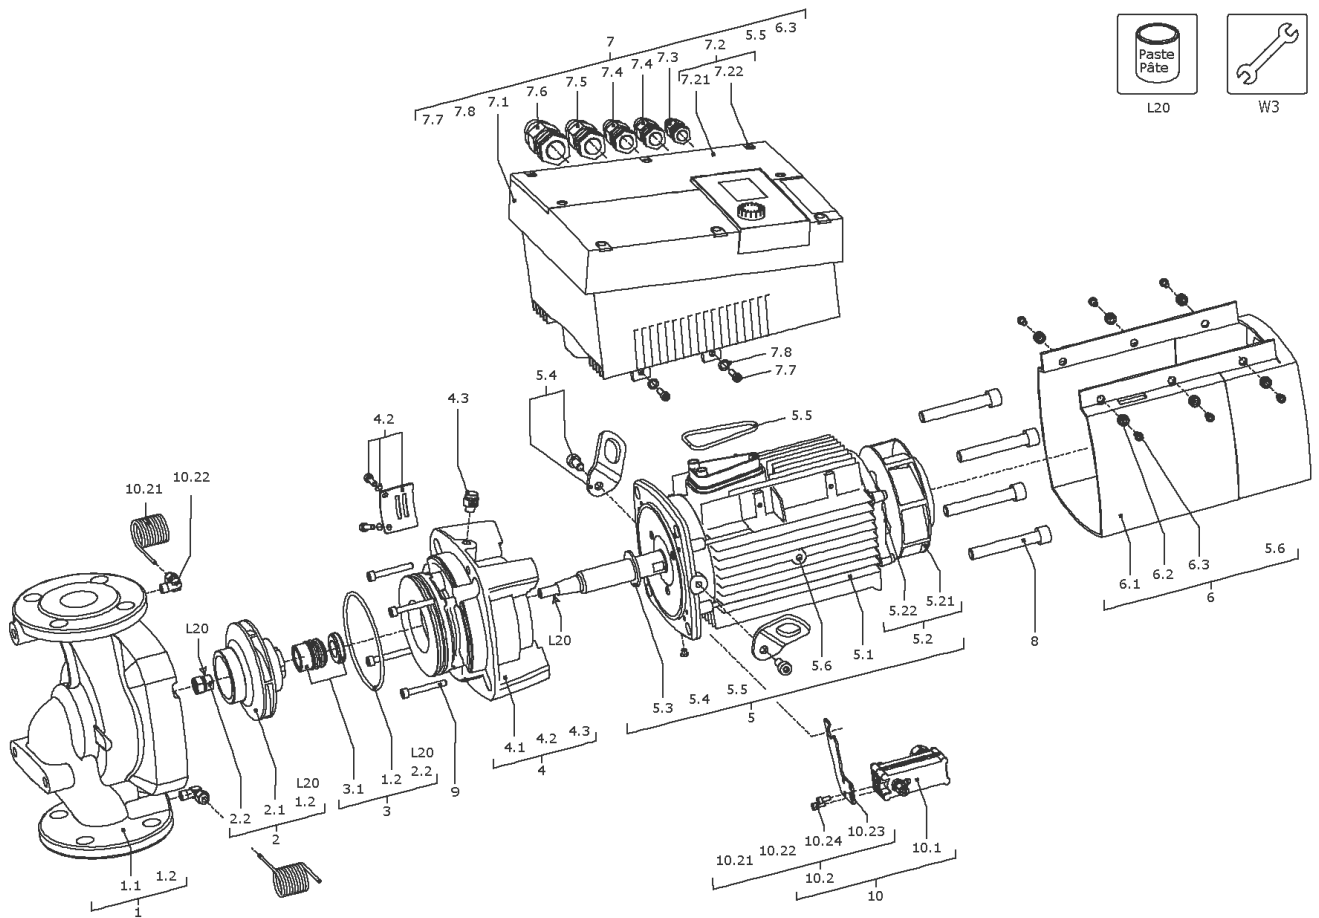

Stratos GIGA 50/1-20/1,2 (2117133)

Item	Article no.	Description	Quantity
1	2122279	PUMP HOUSING I50/90/P165x102 16 GG KIT	1
1.1		> PUMP HOUSING I50/90/P165x102 16 GG WILO	1
1.2	2122290	> O-RING 104,37x3,53 ISO3601B EPDM VP.	1
2	2125214	IMPELLER D.57/91/18x12,9 PPS KIT	1
1.2	2122290	> O-RING 104,37x3,53 ISO3601B EPDM VP.	1
2.1		> IMPELLER D.57/91/18 PPS fin	1
2.2	2125289	> NUT M10/M16x1 1.4122 VP.	1
L20	2158414	> Weicon Anti-Seize 5g VP.	1
3	2125211	MECH.SEAL MG12/24 AQ1EGG GIGA KIT	1
1.2	2122290	> O-RING 104,37x3,53 ISO3601B EPDM VP.	1
1.2	2158263	> O-Ring ID.126,59x3,53 EPDM VP.	1
1.2	2140435	> O-Ring 151,99x3,53 7EP1197 VP.	1
2.2	2125289	> NUT M10/M16x1 1.4122 VP.	1
3.1	2127431	> MECHANICAL SEAL MG12/24-G60 AQ1EGG VP.	1
L20	2158414	> Weicon Anti-Seize 5g VP.	1
4	2125085	Lantern Stratos GIGA 50/1-20/1,2 KIT	1
4.1		> LANTERN D.112/140x109 FF165 KTL	1
4.2	2125290	> PROTECTING SHEET/FIXING R53x52x38 KIT	1
4.3	2027201	> BLOWGUN R1/8" VP.	1
5	2125057	MOTOR STRATOS GIGA 50/1-20/1,2 WILO KIT	1
5.1		> MOTOR 2 FS80L 4,5/4600 Giga	1
5.2	2125301	> FAN WHEEL FS80 KIT	1
5.21		>> FAN FS80	1
5.22	2125302	>> CORRUGATED SLEEVE RING BN15-514 VP.	1
Note: bis/to/á 31.12.2017			
5.3	2125303	> THROWER D.44/23x3 VP.	1
5.4	2125299	> EYELET/SCREW Stratos GIGA(2 PIECES)	1
5.5	2147361	> O-Ring ID.56X4,0 EPDM 70SR. VP.	1
5.6	2125298	> SPACER M8 Stratos GIGA (3 PIECES)	1
6	2125210	FAN HOOD FS80 KIT	1
5.6	2125298	> SPACER M8 Stratos GIGA (3 PIECES)	1
6.1		> FAN HOUSING FS80 RAL9006 HED	1
6.2	2125291	> DAMPING (6 PIECES)	1
6.3	2125304	> SCREW AP40X14/9 (6 PIECES)	1