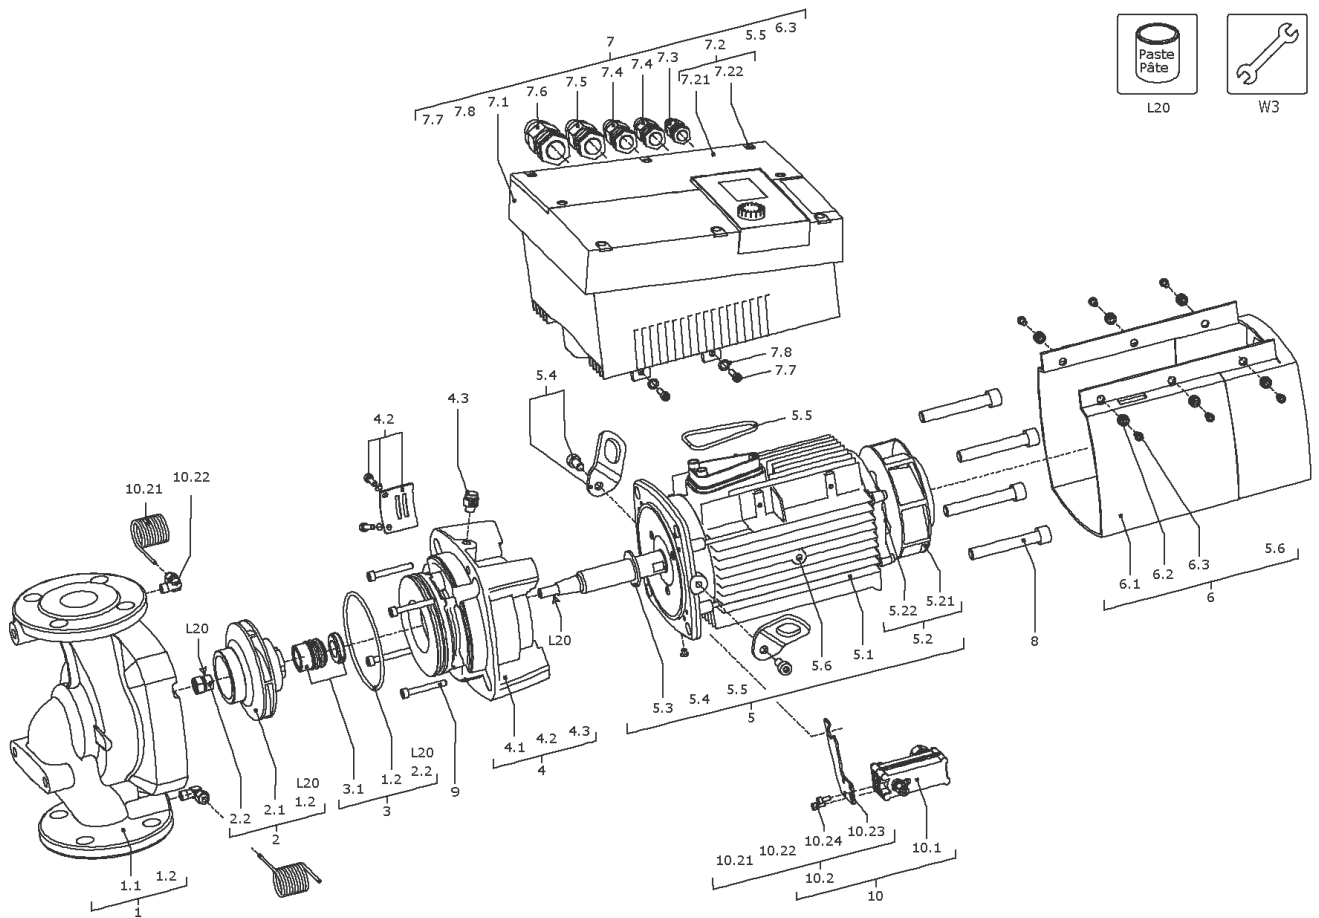

Stratos GIGA 80/1-16/2,3 (2170131)

Item	Article no.	Description	Quantity
1	2147394	Pump housing I80/120/P165x123 16 KIT	1
1.1		> PUMP HOUSING I80/120/P165x123 16 WILO	1
1.2	2158263	> O-Ring ID.126,59x3,53 EPDM VP.	1
2	2147399	Impeller D.82/115/6,9°/18 PPS KIT	1
1.2	2158263	> O-Ring ID.126,59x3,53 EPDM VP.	1
2.1		> Impeller D.82/115/6,9°/18 OL.PPS Fin	1
2.2	2125289	> NUT M10/M16x1 1.4122 VP.	1
L20	2158414	> Weicon Anti-Seize 5g VP.	1
3	2125211	MECH.SEAL MG12/24 AQ1EGG GIGA KIT	1
1.2	2122290	> O-RING 104,37x3,53 ISO3601B EPDM VP.	1
1.2	2158263	> O-Ring ID.126,59x3,53 EPDM VP.	1
1.2	2140435	> O-Ring 151,99x3,53 7EP1197 VP.	1
2.2	2125289	> NUT M10/M16x1 1.4122 VP.	1
3.1	2127431	> MECHANICAL SEAL MG12/24-G60 AQ1EGG VP.	1
L20	2158414	> Weicon Anti-Seize 5g VP.	1
4	2170859	Lantern Stratos GIGA-I/D 80/1-16/2,3 KIT	1
4.1		> LANTERN D.143/146x102 FF165 GG KTL	1
4.2	2147405	> Protecting sheet/Fixing R74/72x27 KIT	1
4.3	2027201	> BLOWGUN R1/8" VP.	1
5	2170803	Motor STRATOS GIGA-I/D 80/1-16/2,3 KIT	1
5.1		> MOTOR 2 FS80L 3,2/3000 Giga	1
5.2	2125301	> FAN WHEEL FS80 KIT	1
5.21		>> FAN FS80	1
5.22	2125302	>> CORRUGATED SLEEVE RING BN15-514 VP.	1
Note: bis/to/á 31.12.2017			
5.3	2125303	> THROWER D.44/23x3 VP.	1
5.4	2125299	> EYELET/SCREW Stratos GIGA(2 PIECES)	1
5.5	2147361	> O-Ring ID.56X4,0 EPDM 70SR. VP.	1
5.6	2125298	> SPACER M8 Stratos GIGA (3 PIECES)	1
6	2125210	FAN HOOD FS80 KIT	1
5.6	2125298	> SPACER M8 Stratos GIGA (3 PIECES)	1
6.1		> FAN HOUSING FS80 RAL9006 HED	1
6.2	2125291	> DAMPING (6 PIECES)	1
6.3	2125304	> SCREW AP40X14/9 (6 PIECES)	1