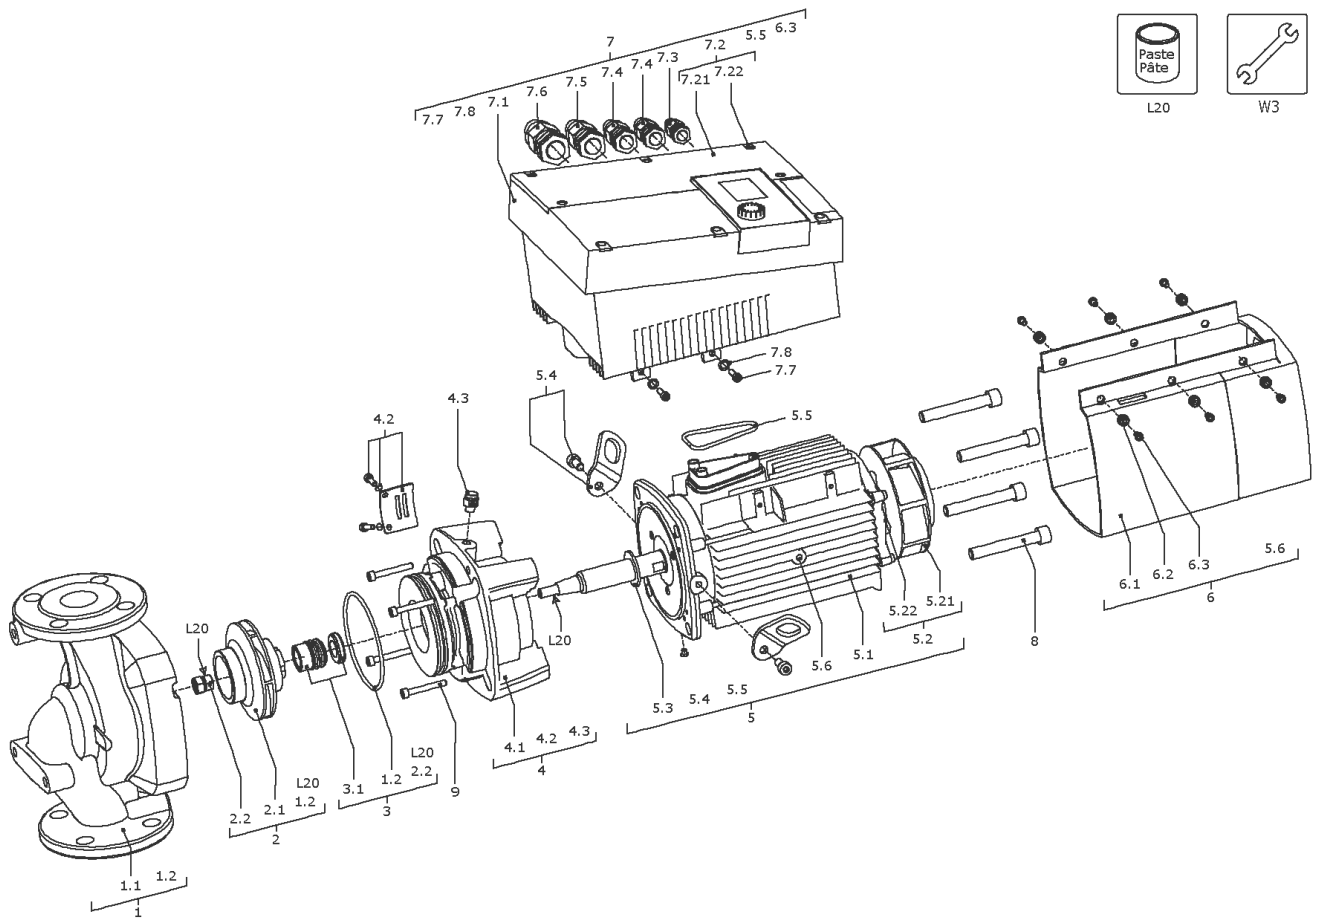

Stratos GIGA 65/1-38/3,8-R1 (2117172)

Item	Article no.	Description	Quantity
1	2122283	PUMP HOUSING I65/105/P165X104 16 KIT	1
1.1		> PUMP HOUSING I65/105/P165X104 16 WILO	1
1.2	2122290	> O-RING 104,37x3,53 ISO3601B EPDM VP.	1
2	2125219	IMPELLER D.62/108/18x13,8 PPS KIT	1
1.2	2122290	> O-RING 104,37x3,53 ISO3601B EPDM VP.	1
2.1		> Impeller D.62/108/18x13,8 Fin	1
2.2	2125289	> NUT M10/M16x1 1.4122 VP.	1
L20	2158414	> Weicon Anti-Seize 5g VP.	1
3	2125211	MECH.SEAL MG12/24 AQ1EGG GIGA KIT	1
1.2	2122290	> O-RING 104,37x3,53 ISO3601B EPDM VP.	1
1.2	2158263	> O-Ring ID.126,59x3,53 EPDM VP.	1
1.2	2140435	> O-Ring 151,99x3,53 7EP1197 VP.	1
2.2	2125289	> NUT M10/M16x1 1.4122 VP.	1
3.1	2127431	> MECHANICAL SEAL MG12/24-G60 AQ1EGG VP.	1
L20	2158414	> Weicon Anti-Seize 5g VP.	1
4	2125096	Lantern Stratos GIGA 65/1-38/3,8 KIT	1
4.1		> LANTERN D.112/140x109 FF165 KTL	1
4.2	2125290	> PROTECTING SHEET/FIXING R53x52x38 KIT	1
4.3	2027201	> BLOWGUN R1/8" VP.	1
5	2125068	MOTOR Stratos GIGA 65/1-38/3,8 WILO KIT	1
5.1		> MOTOR 2 FS80L 4,5/4600 Giga	1
5.2	2125301	> FAN WHEEL FS80 KIT	1
5.21		>> FAN FS80	1
5.22	2125302	>> CORRUGATED SLEEVE RING BN15-514 VP.	1
Note: bis/to/á 31.12.2017			
5.3	2125303	> THROWER D.44/23x3 VP.	1
5.4	2125299	> EYELET/SCREW Stratos GIGA(2 PIECES)	1
5.5	2147361	> O-Ring ID.56X4,0 EPDM 70SR. VP.	1
5.6	2125298	> SPACER M8 Stratos GIGA (3 PIECES)	1
6	2125210	FAN HOOD FS80 KIT	1
5.6	2125298	> SPACER M8 Stratos GIGA (3 PIECES)	1
6.1		> FAN HOUSING FS80 RAL9006 HED	1
6.2	2125291	> DAMPING (6 PIECES)	1
6.3	2125304	> SCREW AP40X14/9 (6 PIECES)	1