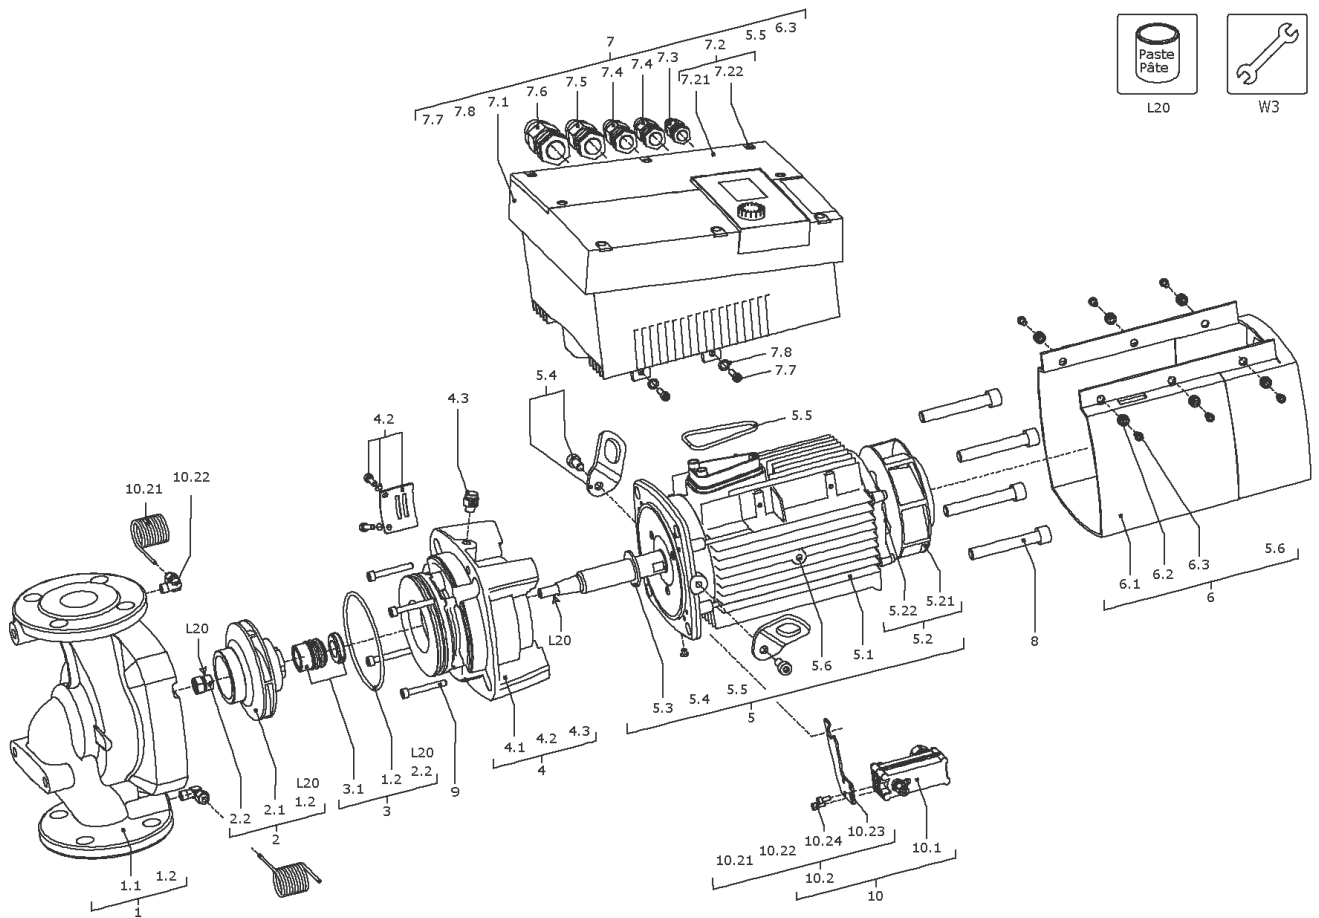

Stratos GIGA 100/1-33/5,6 (2117152)

Item	Article no.	Description	Quantity
1	2147397	Pump housing I100/120/P215x125 16 KIT	1
1.1		> PUMP HOUSING I100/120/P215x125 16 WILO	1
1.2	2158263	> O-Ring ID.126,59x3,53 EPDM VP.	1
2	2147403	Impeller D.87/128/18 PPS KIT	1
Note: to/bis/á 14.10.2016			
1.2	2158263	> O-Ring ID.126,59x3,53 EPDM VP.	1
2.1		> Impeller D.87/128/18 OL.PPS Fin	1
2.2	2125289	> NUT M10/M16x1 1.4122 VP.	1
L20	2158414	> Weicon Anti-Seize 5g VP.	1
2	2179048	Impeller D.87/128/18 PPS Ack.KIT	1
Note: from/ab/de 15.10.2016			
1.2	2158263	> O-Ring ID.126,59x3,53 EPDM VP.	1
2.1		> Impeller D.87/128/18 OL.PPS Fin	1
2.2	2125289	> NUT M10/M16x1 1.4122 VP.	1
L20	2158414	> Weicon Anti-Seize 5g VP.	1
3	2125211	MECH.SEAL MG12/24 AQ1EGG GIGA KIT	1
1.2	2122290	> O-RING 104,37x3,53 ISO3601B EPDM VP.	1
1.2	2158263	> O-Ring ID.126,59x3,53 EPDM VP.	1
1.2	2140435	> O-Ring 151,99x3,53 7EP1197 VP.	1
2.2	2125289	> NUT M10/M16x1 1.4122 VP.	1
3.1	2127431	> MECHANICAL SEAL MG12/24-G60 AQ1EGG VP.	1
L20	2158414	> Weicon Anti-Seize 5g VP.	1
4	2125104	Lantern Stratos GIGA 100/1-33/5,6 KIT	1
4.1		> Lantern D.136/180x95 FF215 KTL	1
4.2	2147405	> Protecting sheet/Fixing R74/72x27 KIT	1
4.3	2027201	> BLOWGUN R1/8" VP.	1
5	2125076	MOTOR Stratos GIGA 100/1-33/5,6 WILO KIT	1
5.1		> MOTOR 2 FS100S 8,0/2800 Giga	1
5.2	2147406	> Fan FS100 KIT	1
5.21		>> FAN FS100	1
5.22	2125302	>> CORRUGATED SLEEVE RING BN15-514 VP.	1
Note: bis/to/á 31.07.2017			
5.3	2125303	> THROWER D.44/23x3 VP.	1
5.4	2125299	> EYELET/SCREW Stratos GIGA(2 PIECES)	1