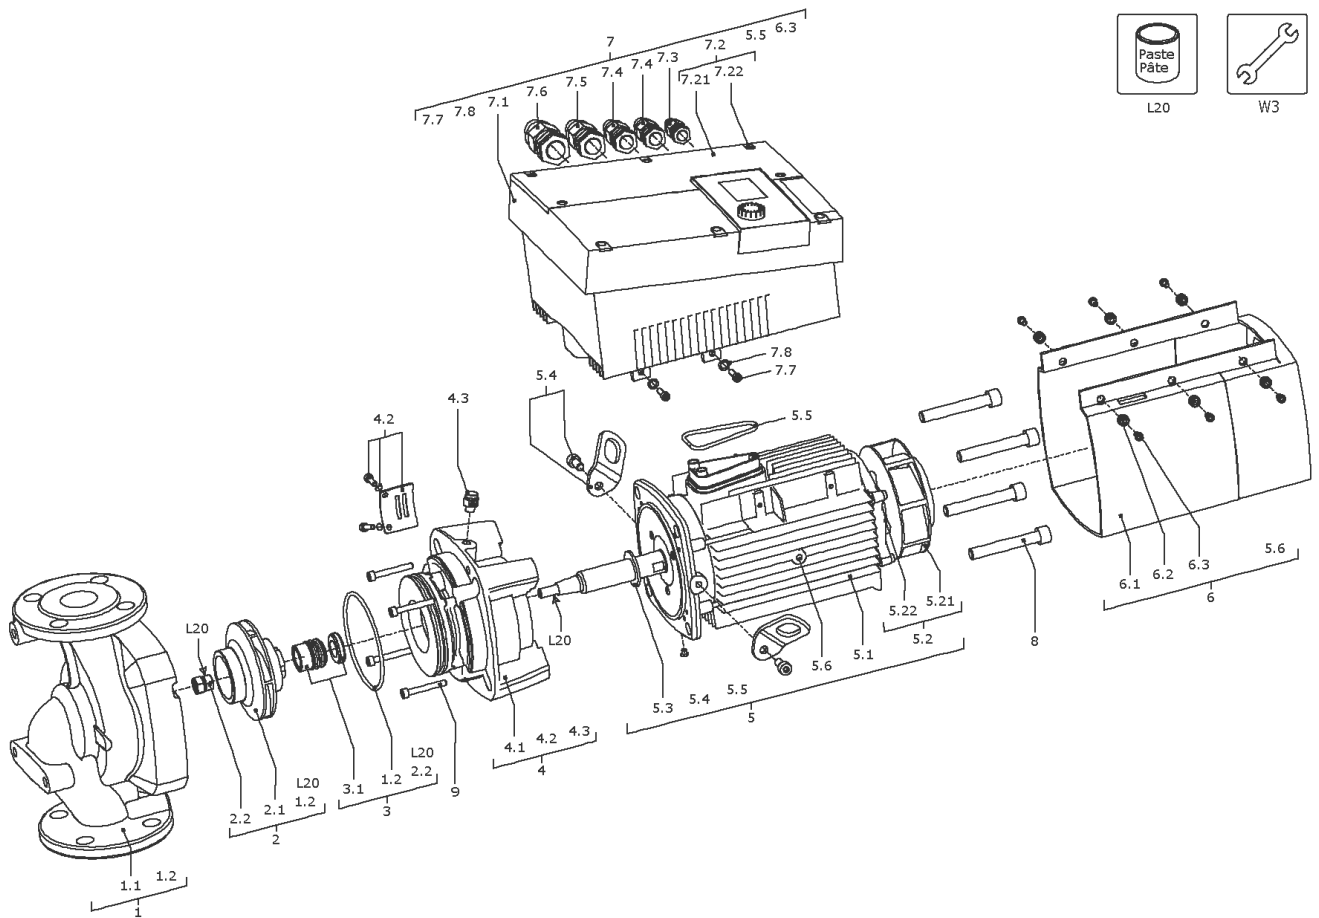

Stratos GIGA 50/1-20/1,2-R1 (2117161)

Item	Article no.	Description	Quantity
1	2122279	PUMP HOUSING I50/90/P165x102 16 GG KIT	1
1.1		> PUMP HOUSING I50/90/P165x102 16 GG WILO	1
1.2	2122290	> O-RING 104,37x3,53 ISO3601B EPDM VP.	1
2	2125214	IMPELLER D.57/91/18x12,9 PPS KIT	1
1.2	2122290	> O-RING 104,37x3,53 ISO3601B EPDM VP.	1
2.1		> IMPELLER D.57/91/18 PPS fin	1
2.2	2125289	> NUT M10/M16x1 1.4122 VP.	1
L20	2158414	> Weicon Anti-Seize 5g VP.	1
3	2125211	MECH.SEAL MG12/24 AQ1EGG GIGA KIT	1
1.2	2122290	> O-RING 104,37x3,53 ISO3601B EPDM VP.	1
1.2	2158263	> O-Ring ID.126,59x3,53 EPDM VP.	1
1.2	2140435	> O-Ring 151,99x3,53 7EP1197 VP.	1
2.2	2125289	> NUT M10/M16x1 1.4122 VP.	1
3.1	2127431	> MECHANICAL SEAL MG12/24-G60 AQ1EGG VP.	1
L20	2158414	> Weicon Anti-Seize 5g VP.	1
4	2125085	Lantern Stratos GIGA 50/1-20/1,2 KIT	1
4.1		> LANTERN D.112/140x109 FF165 KTL	1
4.2	2125290	> PROTECTING SHEET/FIXING R53x52x38 KIT	1
4.3	2027201	> BLOWGUN R1/8" VP.	1
5	2125057	MOTOR STRATOS GIGA 50/1-20/1,2 WILO KIT	1
5.1		> MOTOR 2 FS80L 4,5/4600 Giga	1
5.2	2125301	> FAN WHEEL FS80 KIT	1
5.21		>> FAN FS80	1
5.22	2125302	>> CORRUGATED SLEEVE RING BN15-514 VP.	1
Note: bis/to/á 31.12.2017			
5.3	2125303	> THROWER D.44/23x3 VP.	1
5.4	2125299	> EYELET/SCREW Stratos GIGA(2 PIECES)	1
5.5	2147361	> O-Ring ID.56X4,0 EPDM 70SR. VP.	1
5.6	2125298	> SPACER M8 Stratos GIGA (3 PIECES)	1
6	2125210	FAN HOOD FS80 KIT	1
5.6	2125298	> SPACER M8 Stratos GIGA (3 PIECES)	1
6.1		> FAN HOUSING FS80 RAL9006 HED	1
6.2	2125291	> DAMPING (6 PIECES)	1
6.3	2125304	> SCREW AP40X14/9 (6 PIECES)	1