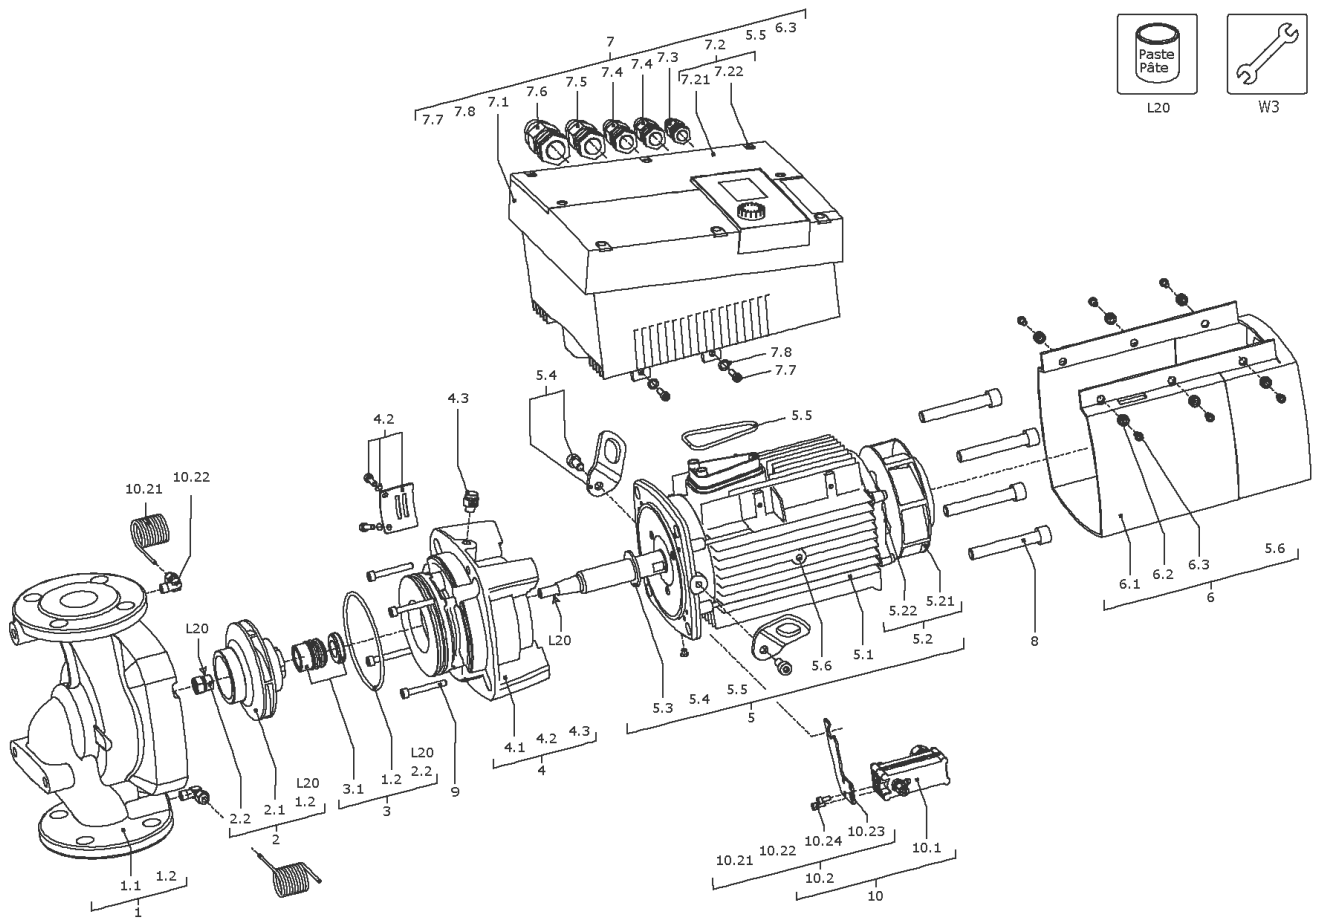

Stratos GIGA 65/1-21/2,3 (2170126)

Item	Article no.	Description	Quantity
1	2122282	PUMP HOUSING I65/90/P165X113 16 KIT	1
1.1		> PUMP HOUSING I65/90/P165X113 16 WILO	1
1.2	2122290	> O-RING 104,37x3,53 ISO3601B EPDM VP.	1
2	2125218	IMPELLER D.64/95/18x14 PPS KIT	1
1.2	2122290	> O-RING 104,37x3,53 ISO3601B EPDM VP.	1
2.1		> IMPELLER D.64/95/18 PPS Fin	1
2.2	2125289	> NUT M10/M16x1 1.4122 VP.	1
L20	2158414	> Weicon Anti-Seize 5g VP.	1
3	2125211	MECH.SEAL MG12/24 AQ1EGG GIGA KIT	1
1.2	2122290	> O-RING 104,37x3,53 ISO3601B EPDM VP.	1
1.2	2158263	> O-Ring ID.126,59x3,53 EPDM VP.	1
1.2	2140435	> O-Ring 151,99x3,53 7EP1197 VP.	1
2.2	2125289	> NUT M10/M16x1 1.4122 VP.	1
3.1	2127431	> MECHANICAL SEAL MG12/24-G60 AQ1EGG VP.	1
L20	2158414	> Weicon Anti-Seize 5g VP.	1
4	2170854	Lantern Stratos GIGA-I/D 65/1-21/2,3 KIT	1
4.1		> LANTERN D.112/140x103 FF165 KTL	1
4.2	2125290	> PROTECTING SHEET/FIXING R53x52x38 KIT	1
4.3	2027201	> BLOWGUN R1/8" VP.	1
5	2170798	MOTOR STRATOS GIGA-I/D 65/1-21/2,3 KIT	1
5.1		> MOTOR 2 FS80S 3,3/4600 Giga	1
5.2	2125301	> FAN WHEEL FS80 KIT	1
5.21		>> FAN FS80	1
5.22	2125302	>> CORRUGATED SLEEVE RING BN15-514 VP.	1
Note: bis/to/á 31.12.2017			
5.3	2125303	> THROWER D.44/23x3 VP.	1
5.4	2125299	> EYELET/SCREW Stratos GIGA(2 PIECES)	1
5.5	2147361	> O-Ring ID.56X4,0 EPDM 70SR. VP.	1
5.6	2125298	> SPACER M8 Stratos GIGA (3 PIECES)	1
6	2125210	FAN HOOD FS80 KIT	1
5.6	2125298	> SPACER M8 Stratos GIGA (3 PIECES)	1
6.1		> FAN HOUSING FS80 RAL9006 HED	1
6.2	2125291	> DAMPING (6 PIECES)	1
6.3	2125304	> SCREW AP40X14/9 (6 PIECES)	1