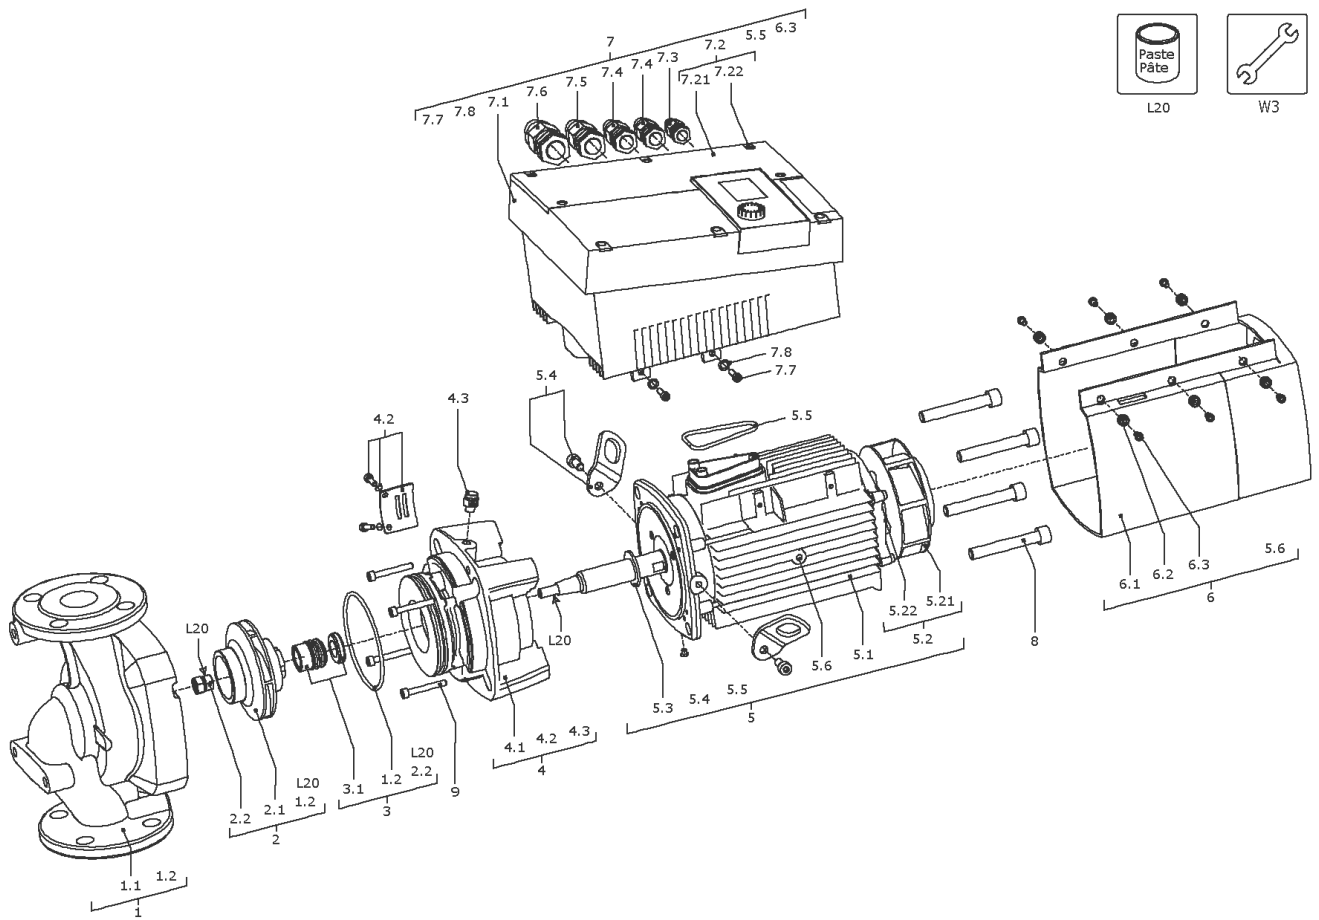

Stratos GIGA 65/1-42/4,5-R1 (2117171)

Item	Article no.	Description	Quantity
1	2122283	PUMP HOUSING I65/105/P165X104 16 KIT	1
1.1		> PUMP HOUSING I65/105/P165X104 16 WILO	1
1.2	2122290	> O-RING 104,37x3,53 ISO3601B EPDM VP.	1
2	2125219	IMPELLER D.62/108/18x13,8 PPS KIT	1
1.2	2122290	> O-RING 104,37x3,53 ISO3601B EPDM VP.	1
2.1		> Impeller D.62/108/18x13,8 Fin	1
2.2	2125289	> NUT M10/M16x1 1.4122 VP.	1
L20	2158414	> Weicon Anti-Seize 5g VP.	1
3	2125211	MECH.SEAL MG12/24 AQ1EGG GIGA KIT	1
1.2	2122290	> O-RING 104,37x3,53 ISO3601B EPDM VP.	1
1.2	2158263	> O-Ring ID.126,59x3,53 EPDM VP.	1
1.2	2140435	> O-Ring 151,99x3,53 7EP1197 VP.	1
2.2	2125289	> NUT M10/M16x1 1.4122 VP.	1
3.1	2127431	> MECHANICAL SEAL MG12/24-G60 AQ1EGG VP.	1
L20	2158414	> Weicon Anti-Seize 5g VP.	1
4	2125095	Lantern Stratos GIGA 65/1-42/4,5 KIT	1
4.1		> LANTERN D.112/140x109 FF165 KTL	1
4.2	2125290	> PROTECTING SHEET/FIXING R53x52x38 KIT	1
4.3	2027201	> BLOWGUN R1/8" VP.	1
5	2125067	MOTOR Stratos GIGA 65/1-42/4,5 WILO KIT	1
5.1		> MOTOR 2 FS90L 8,0/4600 Giga	1
5.2	2125228	> Fan wheel FS90 KIT	1
5.21		>> FAN FS90	1
5.22	2125302	>> CORRUGATED SLEEVE RING BN15-514 VP.	1
Note: bis/to/á 30.04.2017			
5.3	2125303	> THROWER D.44/23x3 VP.	1
5.4	2125299	> EYELET/SCREW Stratos GIGA(2 PIECES)	1
5.5	2147361	> O-Ring ID.56X4,0 EPDM 70SR. VP.	1
5.6	2125298	> SPACER M8 Stratos GIGA (3 PIECES)	1
6	2147407	Fan hood FS90 long KIT	1
5.6	2125298	> SPACER M8 Stratos GIGA (3 PIECES)	1
6.1		> Fan hood FS90 long HED 9006	1
6.2	2125291	> DAMPING (6 PIECES)	1
6.3	2125304	> SCREW AP40X14/9 (6 PIECES)	1