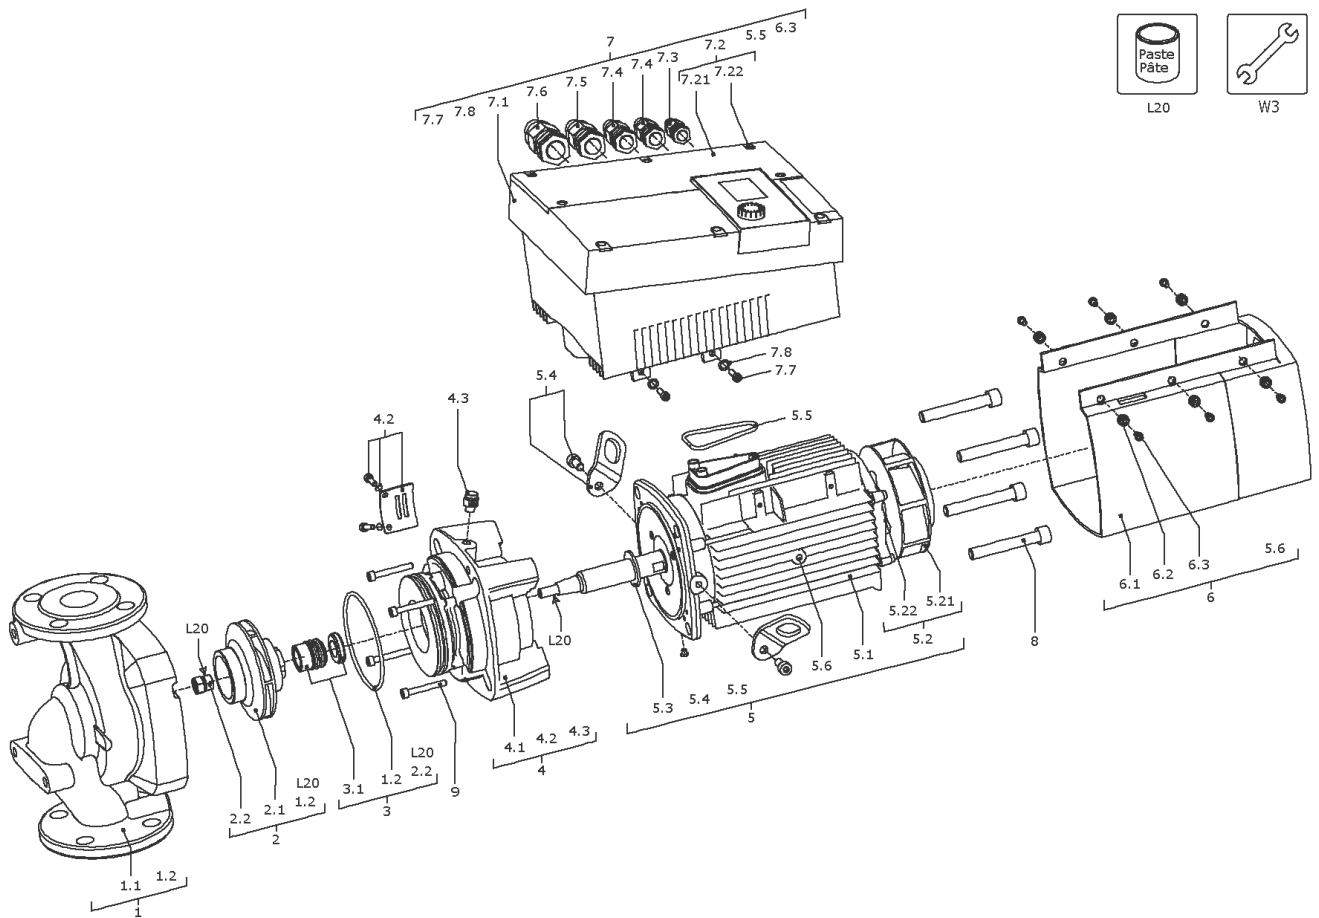

Stratos GIGA 50/1-14/0,8-R1 (2117162)

Item	Article no.	Description	Quantity
1	2122279	PUMP HOUSING I50/90/P165x102 16 GG KIT	1
1.1		> PUMP HOUSING I50/90/P165x102 16 GG WILO	1
1.2	2122290	> O-RING 104,37x3,53 ISO3601B EPDM VP.	1
2	2125214	IMPELLER D.57/91/18x12,9 PPS KIT	1
1.2	2122290	> O-RING 104,37x3,53 ISO3601B EPDM VP.	1
2.1		> IMPELLER D.57/91/18 PPS fin	1
2.2	2125289	> NUT M10/M16x1 1.4122 VP.	1
L20	2158414	> Weicon Anti-Seize 5g VP.	1
3	2125211	MECH.SEAL MG12/24 AQ1EGG GIGA KIT	1
1.2	2122290	> O-RING 104,37x3,53 ISO3601B EPDM VP.	1
1.2	2158263	> O-Ring ID.126,59x3,53 EPDM VP.	1
1.2	2140435	> O-Ring 151,99x3,53 7EP1197 VP.	1
2.2	2125289	> NUT M10/M16x1 1.4122 VP.	1
3.1	2127431	> MECHANICAL SEAL MG12/24-G60 AQ1EGG VP.	1
L20	2158414	> Weicon Anti-Seize 5g VP.	1
4	2125086	Lantern Stratos GIGA 50/1-14/0,8 KIT	1
4.1		> LANTERN D.112/140x109 FF165 KTL	1
4.2	2125290	> PROTECTING SHEET/FIXING R53x52x38 KIT	1
4.3	2027201	> BLOWGUN R1/8" VP.	1
5	2125058	MOTOR STRATOS GIGA 50/1-14/0,8 WILO KIT	1
5.1		> MOTOR 2 FS80L 4,5/4600 Giga	1
5.2	2125301	> FAN WHEEL FS80 KIT	1
5.21		>> FAN FS80	1
5.22	2125302	>> CORRUGATED SLEEVE RING BN15-514 VP.	1
Note: bis/to/á 31.12.2017			
5.3	2125303	> THROWER D.44/23x3 VP.	1
5.4	2125299	> EYELET/SCREW Stratos GIGA(2 PIECES)	1
5.5	2147361	> O-Ring ID.56X4,0 EPDM 70SR. VP.	1
5.6	2125298	> SPACER M8 Stratos GIGA (3 PIECES)	1
6	2125210	FAN HOOD FS80 KIT	1
5.6	2125298	> SPACER M8 Stratos GIGA (3 PIECES)	1
6.1		> FAN HOUSING FS80 RAL9006 HED	1
6.2	2125291	> DAMPING (6 PIECES)	1
6.3	2125304	> SCREW AP40X14/9 (6 PIECES)	1