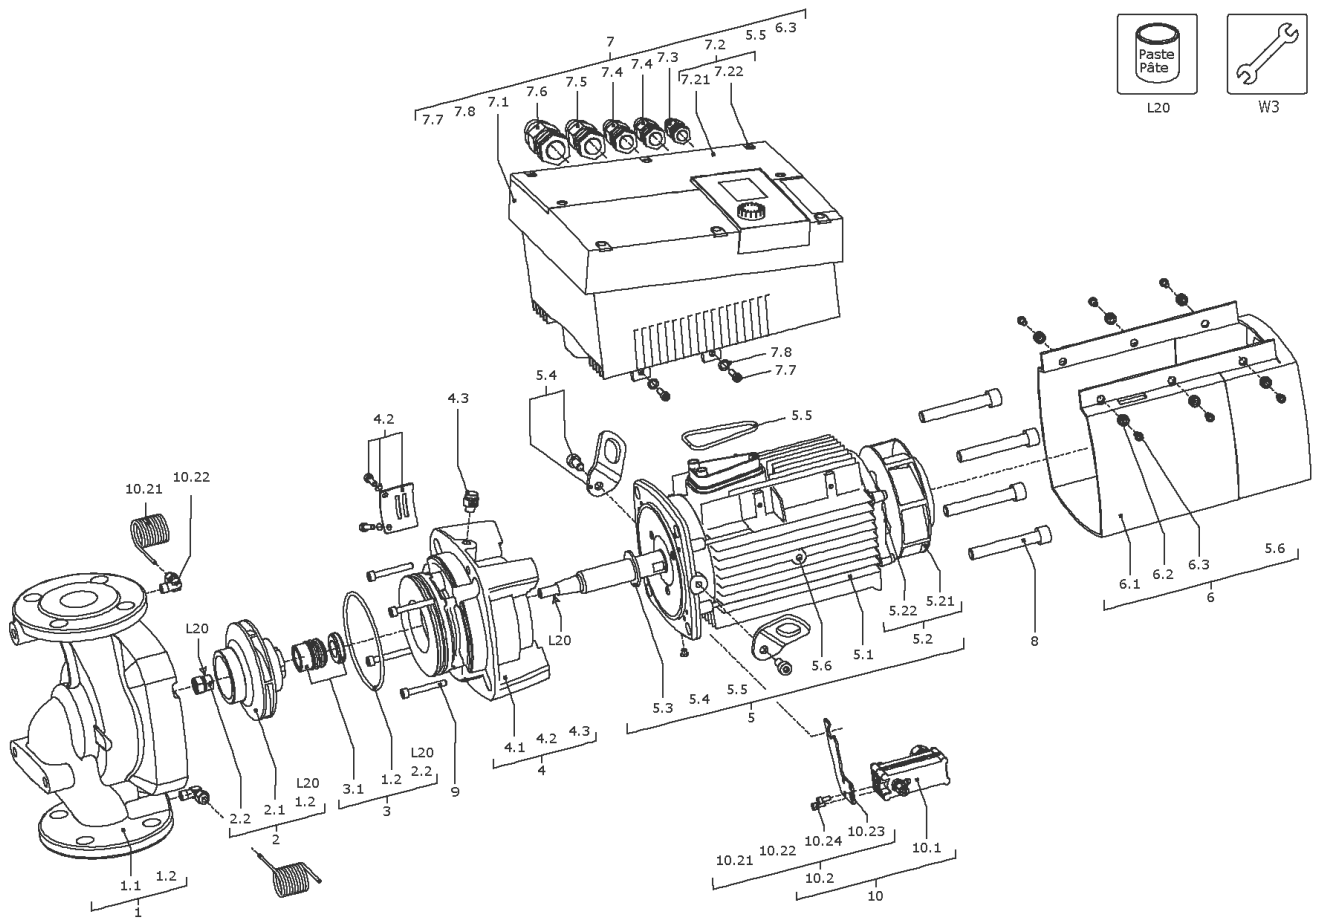

Stratos GIGA 65/1-12/1,2 (2117139)

Item	Article no.	Description	Quantity
1	2122281	PUMP HOUSING I65/105/P165X118 16 KIT	1
1.1		> PUMP HOUSING I65/105/P165X118 16 WILO	1
1.2	2122290	> O-RING 104,37x3,53 ISO3601B EPDM VP.	1
2	2125217	IMPELLER D.73/109/18x16,5 PPS KIT	1
1.2	2122290	> O-RING 104,37x3,53 ISO3601B EPDM VP.	1
2.1		> IMPELLER D.73/109/18 PPS fin	1
2.2	2125289	> NUT M10/M16x1 1.4122 VP.	1
L20	2158414	> Weicon Anti-Seize 5g VP.	1
3	2125211	MECH.SEAL MG12/24 AQ1EGG GIGA KIT	1
1.2	2122290	> O-RING 104,37x3,53 ISO3601B EPDM VP.	1
1.2	2158263	> O-Ring ID.126,59x3,53 EPDM VP.	1
1.2	2140435	> O-Ring 151,99x3,53 7EP1197 VP.	1
2.2	2125289	> NUT M10/M16x1 1.4122 VP.	1
3.1	2127431	> MECHANICAL SEAL MG12/24-G60 AQ1EGG VP.	1
L20	2158414	> Weicon Anti-Seize 5g VP.	1
4	2125091	Lantern Stratos GIGA 65/1-12/1,2 KIT	1
4.1		> LANTERN D.112/140x103 FF165 KTL	1
4.2	2125290	> PROTECTING SHEET/FIXING R53x52x38 KIT	1
4.3	2027201	> BLOWGUN R1/8" VP.	1
5	2125063	MOTOR STRATOS GIGA 65/1-12/1,2 WILO KIT	1
5.1		> MOTOR 2 FS80L 3,2/3000 Giga	1
5.2	2125301	> FAN WHEEL FS80 KIT	1
5.21		>> FAN FS80	1
5.22	2125302	>> CORRUGATED SLEEVE RING BN15-514 VP.	1
Note: bis/to/á 31.12.2017			
5.3	2125303	> THROWER D.44/23x3 VP.	1
5.4	2125299	> EYELET/SCREW Stratos GIGA(2 PIECES)	1
5.5	2147361	> O-Ring ID.56X4,0 EPDM 70SR. VP.	1
5.6	2125298	> SPACER M8 Stratos GIGA (3 PIECES)	1
6	2125210	FAN HOOD FS80 KIT	1
5.6	2125298	> SPACER M8 Stratos GIGA (3 PIECES)	1
6.1		> FAN HOUSING FS80 RAL9006 HED	1
6.2	2125291	> DAMPING (6 PIECES)	1
6.3	2125304	> SCREW AP40X14/9 (6 PIECES)	1