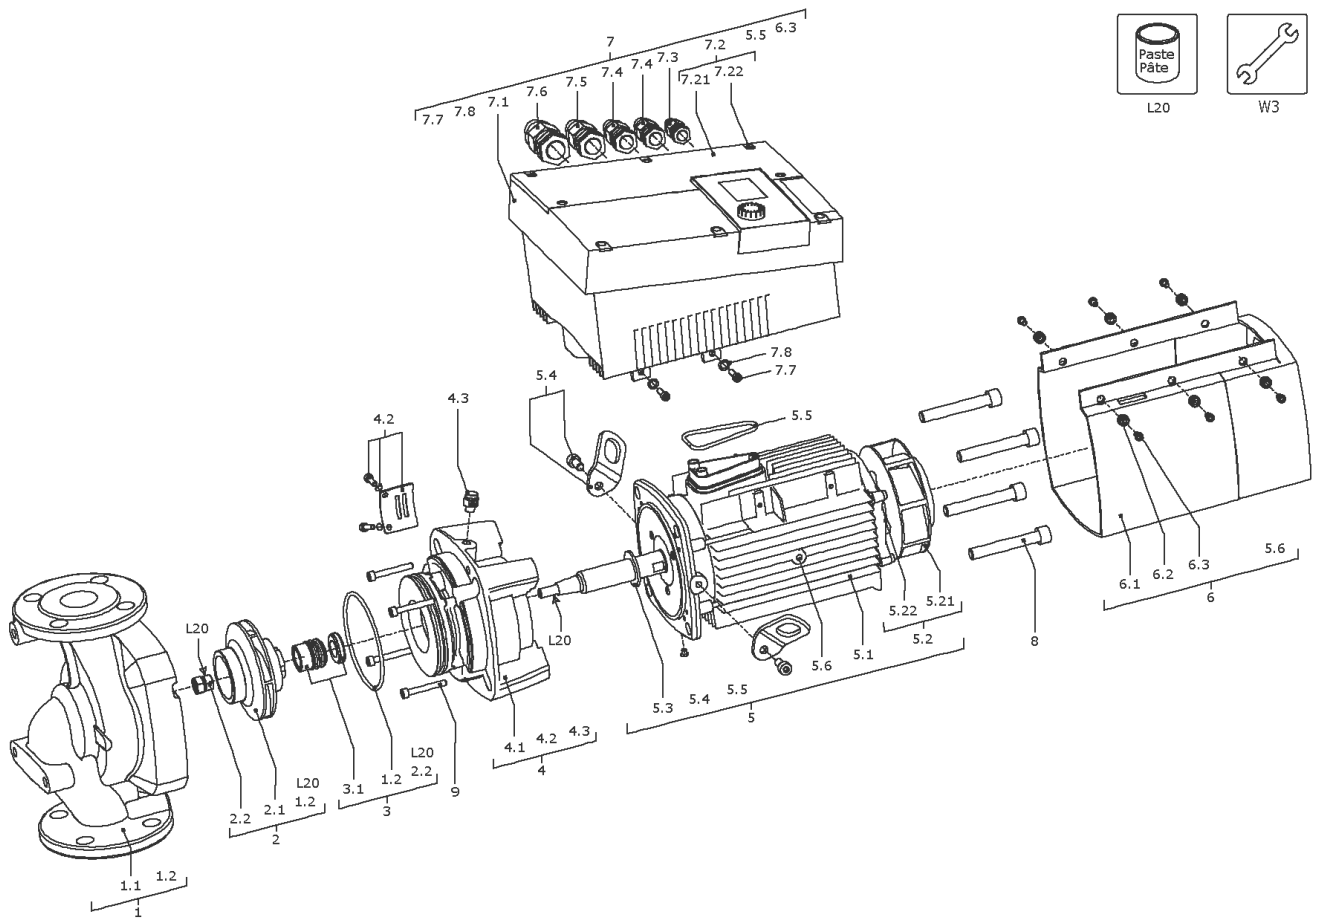

Stratos GIGA 50/1-26/1,9-R1 (2117160)

Item	Article no.	Description	Quantity
1	2122279	PUMP HOUSING I50/90/P165x102 16 GG KIT	1
1.1		> PUMP HOUSING I50/90/P165x102 16 GG WILO	1
1.2	2122290	> O-RING 104,37x3,53 ISO3601B EPDM VP.	1
2	2125214	IMPELLER D.57/91/18x12,9 PPS KIT	1
1.2	2122290	> O-RING 104,37x3,53 ISO3601B EPDM VP.	1
2.1		> IMPELLER D.57/91/18 PPS fin	1
2.2	2125289	> NUT M10/M16x1 1.4122 VP.	1
L20	2158414	> Weicon Anti-Seize 5g VP.	1
3	2125211	MECH.SEAL MG12/24 AQ1EGG GIGA KIT	1
1.2	2122290	> O-RING 104,37x3,53 ISO3601B EPDM VP.	1
1.2	2158263	> O-Ring ID.126,59x3,53 EPDM VP.	1
1.2	2140435	> O-Ring 151,99x3,53 7EP1197 VP.	1
2.2	2125289	> NUT M10/M16x1 1.4122 VP.	1
3.1	2127431	> MECHANICAL SEAL MG12/24-G60 AQ1EGG VP.	1
L20	2158414	> Weicon Anti-Seize 5g VP.	1
4	2125084	Lantern Stratos GIGA 50/1-26/1,9 KIT	1
4.1		> LANTERN D.112/140x109 FF165 KTL	1
4.2	2125290	> PROTECTING SHEET/FIXING R53x52x38 KIT	1
4.3	2027201	> BLOWGUN R1/8" VP.	1
5	2125056	MOTOR STRATOS GIGA 50/1-26/1,9 WILO KIT	1
5.1		> MOTOR 2 FS80L 4,5/4600 Giga	1
5.2	2125301	> FAN WHEEL FS80 KIT	1
5.21		>> FAN FS80	1
5.22	2125302	>> CORRUGATED SLEEVE RING BN15-514 VP.	1
Note: bis/to/á 31.12.2017			
5.3	2125303	> THROWER D.44/23x3 VP.	1
5.4	2125299	> EYELET/SCREW Stratos GIGA(2 PIECES)	1
5.5	2147361	> O-Ring ID.56X4,0 EPDM 70SR. VP.	1
5.6	2125298	> SPACER M8 Stratos GIGA (3 PIECES)	1
6	2125210	FAN HOOD FS80 KIT	1
5.6	2125298	> SPACER M8 Stratos GIGA (3 PIECES)	1
6.1		> FAN HOUSING FS80 RAL9006 HED	1
6.2	2125291	> DAMPING (6 PIECES)	1
6.3	2125304	> SCREW AP40X14/9 (6 PIECES)	1