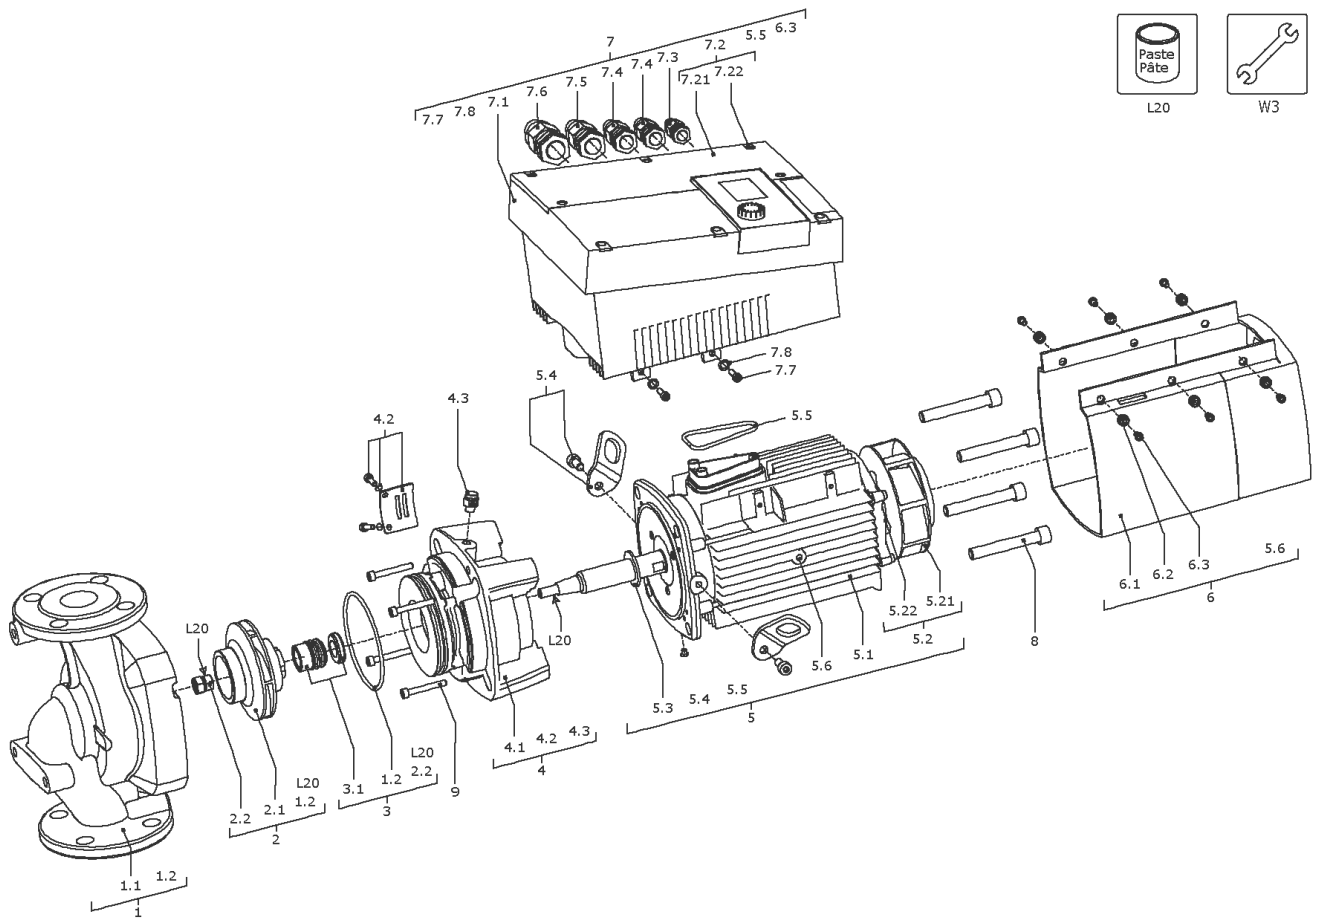

Stratos GIGA 65/1-17/1,9-R1 (2117166)

Item	Article no.	Description	Quantity
1	2122281	PUMP HOUSING I65/105/P165X118 16 KIT	1
1.1		> PUMP HOUSING I65/105/P165X118 16 WILO	1
1.2	2122290	> O-RING 104,37x3,53 ISO3601B EPDM VP.	1
2	2125217	IMPELLER D.73/109/18x16,5 PPS KIT	1
1.2	2122290	> O-RING 104,37x3,53 ISO3601B EPDM VP.	1
2.1		> IMPELLER D.73/109/18 PPS fin	1
2.2	2125289	> NUT M10/M16x1 1.4122 VP.	1
L20	2158414	> Weicon Anti-Seize 5g VP.	1
3	2125211	MECH.SEAL MG12/24 AQ1EGG GIGA KIT	1
1.2	2122290	> O-RING 104,37x3,53 ISO3601B EPDM VP.	1
1.2	2158263	> O-Ring ID.126,59x3,53 EPDM VP.	1
1.2	2140435	> O-Ring 151,99x3,53 7EP1197 VP.	1
2.2	2125289	> NUT M10/M16x1 1.4122 VP.	1
3.1	2127431	> MECHANICAL SEAL MG12/24-G60 AQ1EGG VP.	1
L20	2158414	> Weicon Anti-Seize 5g VP.	1
4	2125090	Lantern Stratos GIGA 65/1-17/1,9 KIT	1
4.1		> LANTERN D.112/140x103 FF165 KTL	1
4.2	2125290	> PROTECTING SHEET/FIXING R53x52x38 KIT	1
4.3	2027201	> BLOWGUN R1/8" VP.	1
5	2125062	MOTOR STRATOS GIGA 65/1-17/1,9 WILO KIT	1
5.1		> MOTOR 2 FS80L 3,2/3000 Giga	1
5.2	2125301	> FAN WHEEL FS80 KIT	1
5.21		>> FAN FS80	1
5.22	2125302	>> CORRUGATED SLEEVE RING BN15-514 VP.	1
Note: bis/to/á 31.12.2017			
5.3	2125303	> THROWER D.44/23x3 VP.	1
5.4	2125299	> EYELET/SCREW Stratos GIGA(2 PIECES)	1
5.5	2147361	> O-Ring ID.56X4,0 EPDM 70SR. VP.	1
5.6	2125298	> SPACER M8 Stratos GIGA (3 PIECES)	1
6	2125210	FAN HOOD FS80 KIT	1
5.6	2125298	> SPACER M8 Stratos GIGA (3 PIECES)	1
6.1		> FAN HOUSING FS80 RAL9006 HED	1
6.2	2125291	> DAMPING (6 PIECES)	1
6.3	2125304	> SCREW AP40X14/9 (6 PIECES)	1