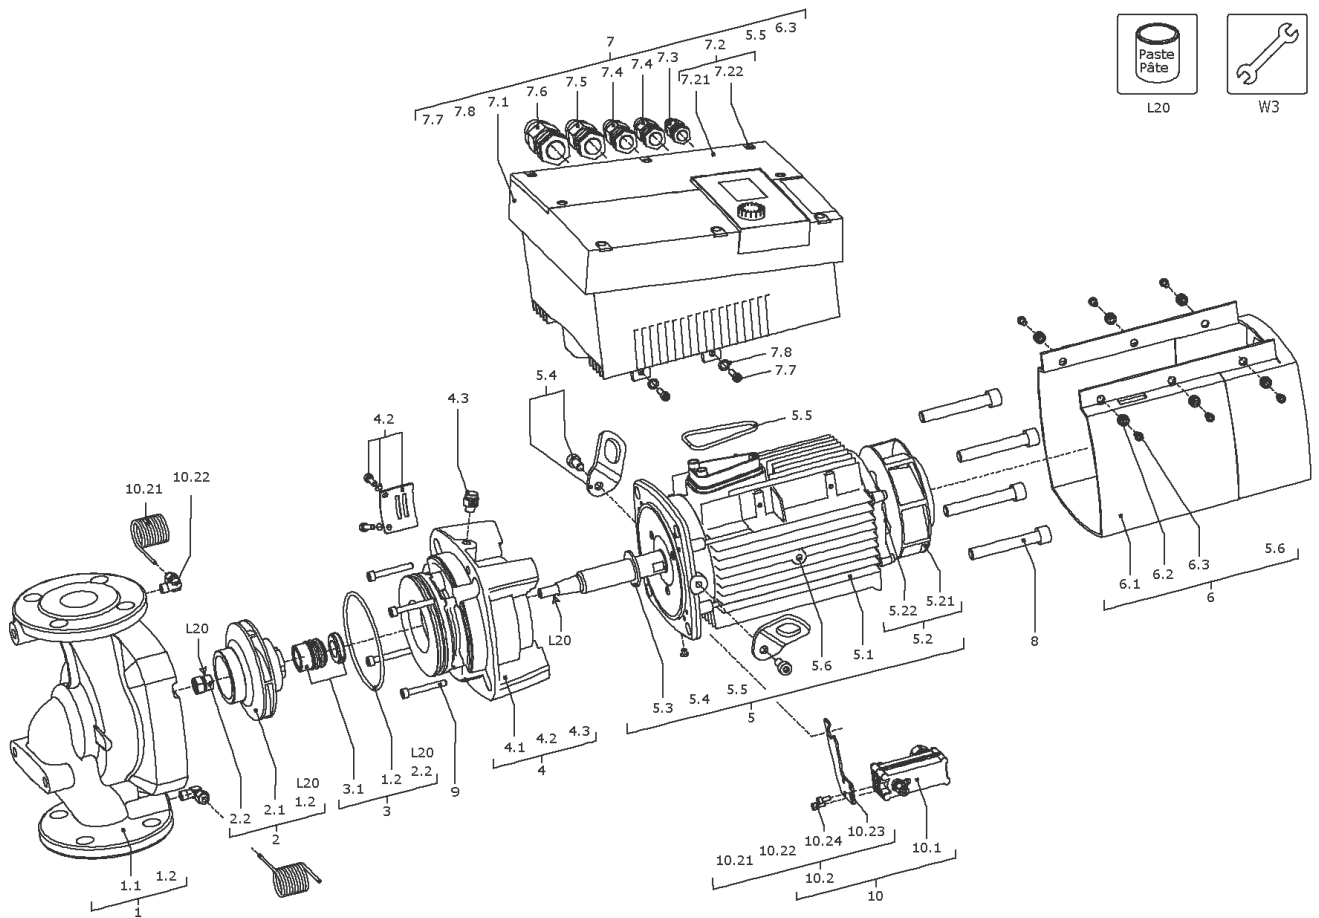

Stratos GIGA 65/1-21/2,3 (2117142)

Item	Article no.	Description	Quantity
1	2122282	PUMP HOUSING I65/90/P165X113 16 KIT	1
1.1		> PUMP HOUSING I65/90/P165X113 16 WILO	1
1.2	2122290	> O-RING 104,37x3,53 ISO3601B EPDM VP.	1
2	2125218	IMPELLER D.64/95/18x14 PPS KIT	1
1.2	2122290	> O-RING 104,37x3,53 ISO3601B EPDM VP.	1
2.1		> IMPELLER D.64/95/18 PPS Fin	1
2.2	2125289	> NUT M10/M16x1 1.4122 VP.	1
L20	2158414	> Weicon Anti-Seize 5g VP.	1
3	2125211	MECH.SEAL MG12/24 AQ1EGG GIGA KIT	1
1.2	2122290	> O-RING 104,37x3,53 ISO3601B EPDM VP.	1
1.2	2158263	> O-Ring ID.126,59x3,53 EPDM VP.	1
1.2	2140435	> O-Ring 151,99x3,53 7EP1197 VP.	1
2.2	2125289	> NUT M10/M16x1 1.4122 VP.	1
3.1	2127431	> MECHANICAL SEAL MG12/24-G60 AQ1EGG VP.	1
L20	2158414	> Weicon Anti-Seize 5g VP.	1
4	2125094	Lantern Stratos GIGA 65/1-21/2,3 KIT	1
4.1		> LANTERN D.112/140x103 FF165 KTL	1
4.2	2125290	> PROTECTING SHEET/FIXING R53x52x38 KIT	1
4.3	2027201	> BLOWGUN R1/8" VP.	1
5	2125066	MOTOR STRATOS GIGA 65/1-21/2,3 WILO KIT	1
5.1		> MOTOR 2 FS80L 4,5/4600 Giga	1
5.2	2125301	> FAN WHEEL FS80 KIT	1
5.21		>> FAN FS80	1
5.22	2125302	>> CORRUGATED SLEEVE RING BN15-514 VP.	1
Note: bis/to/á 31.12.2017			
5.3	2125303	> THROWER D.44/23x3 VP.	1
5.4	2125299	> EYELET/SCREW Stratos GIGA(2 PIECES)	1
5.5	2147361	> O-Ring ID.56X4,0 EPDM 70SR. VP.	1
5.6	2125298	> SPACER M8 Stratos GIGA (3 PIECES)	1
6	2125210	FAN HOOD FS80 KIT	1
5.6	2125298	> SPACER M8 Stratos GIGA (3 PIECES)	1
6.1		> FAN HOUSING FS80 RAL9006 HED	1
6.2	2125291	> DAMPING (6 PIECES)	1
6.3	2125304	> SCREW AP40X14/9 (6 PIECES)	1