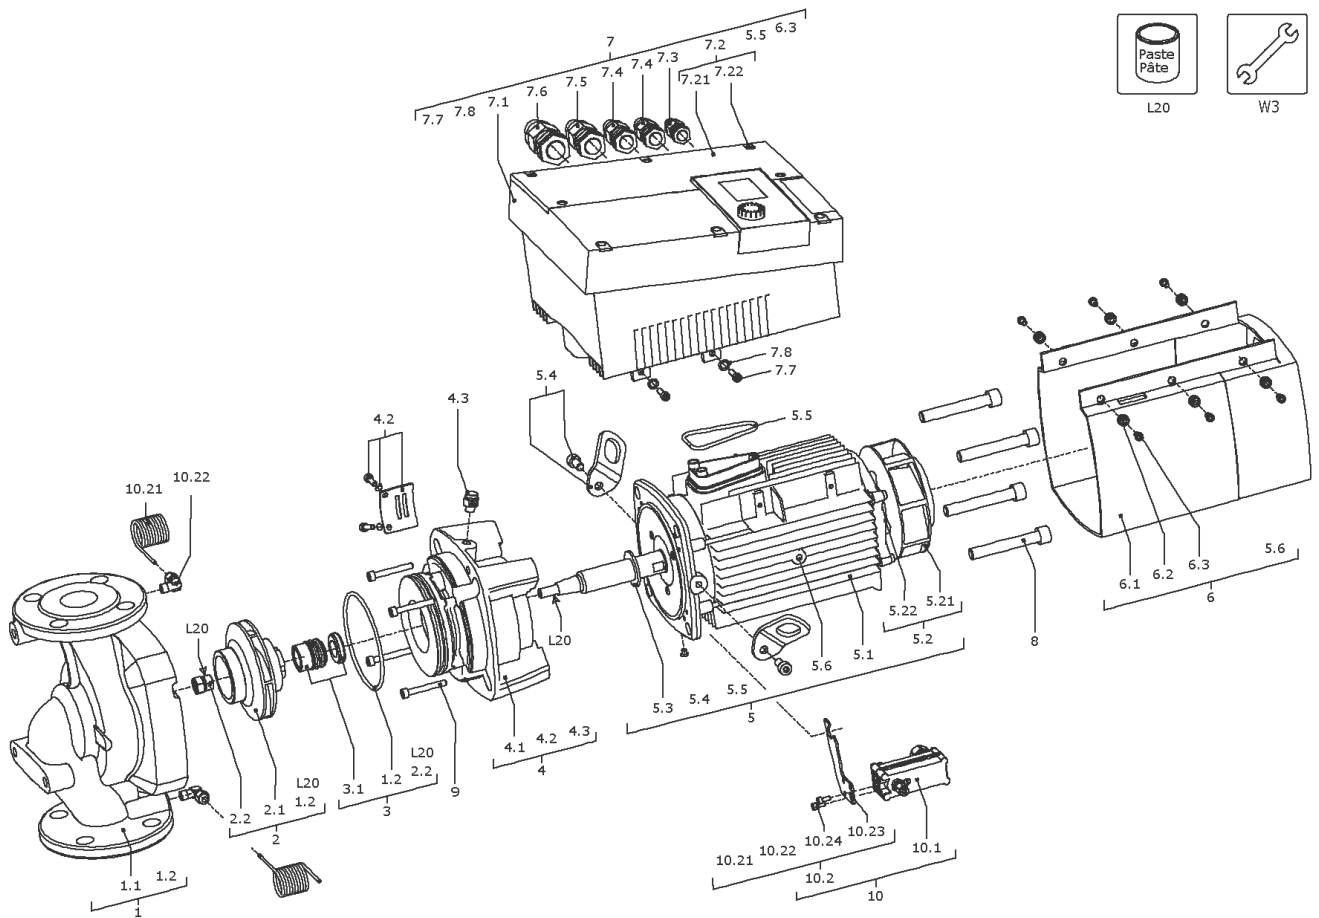

Stratos GIGA 65/1-27/3,0 (2117141)

Item	Article no.	Description	Quantity
1	2122282	PUMP HOUSING I65/90/P165X113 16 KIT	1
1.1		> PUMP HOUSING I65/90/P165X113 16 WILO	1
1.2	2122290	> O-RING 104,37x3,53 ISO3601B EPDM VP.	1
2	2125218	IMPELLER D.64/95/18x14 PPS KIT	1
1.2	2122290	> O-RING 104,37x3,53 ISO3601B EPDM VP.	1
2.1		> IMPELLER D.64/95/18 PPS Fin	1
2.2	2125289	> NUT M10/M16x1 1.4122 VP.	1
L20	2158414	> Weicon Anti-Seize 5g VP.	1
3	2125211	MECH.SEAL MG12/24 AQ1EGG GIGA KIT	1
1.2	2122290	> O-RING 104,37x3,53 ISO3601B EPDM VP.	1
1.2	2158263	> O-Ring ID.126,59x3,53 EPDM VP.	1
1.2	2140435	> O-Ring 151,99x3,53 7EP1197 VP.	1
2.2	2125289	> NUT M10/M16x1 1.4122 VP.	1
3.1	2127431	> MECHANICAL SEAL MG12/24-G60 AQ1EGG VP.	1
L20	2158414	> Weicon Anti-Seize 5g VP.	1
4	2125093	Lantern Stratos GIGA 65/1-27/3,0 KIT	1
4.1		> LANTERN D.112/140x103 FF165 KTL	1
4.2	2125290	> PROTECTING SHEET/FIXING R53x52x38 KIT	1
4.3	2027201	> BLOWGUN R1/8" VP.	1
5	2125065	MOTOR STRATOS GIGA 65/1-27/3,0 WILO KIT	1
5.1		> MOTOR 2 FS80L 4,5/4600 Giga	1
5.2	2125301	> FAN WHEEL FS80 KIT	1
5.21		>> FAN FS80	1
5.22	2125302	>> CORRUGATED SLEEVE RING BN15-514 VP.	1
Note: bis/to/á 31.12.2017			
5.3	2125303	> THROWER D.44/23x3 VP.	1
5.4	2125299	> EYELET/SCREW Stratos GIGA(2 PIECES)	1
5.5	2147361	> O-Ring ID.56X4,0 EPDM 70SR. VP.	1
5.6	2125298	> SPACER M8 Stratos GIGA (3 PIECES)	1
6	2125210	FAN HOOD FS80 KIT	1
5.6	2125298	> SPACER M8 Stratos GIGA (3 PIECES)	1
6.1		> FAN HOUSING FS80 RAL9006 HED	1
6.2	2125291	> DAMPING (6 PIECES)	1
6.3	2125304	> SCREW AP40X14/9 (6 PIECES)	1