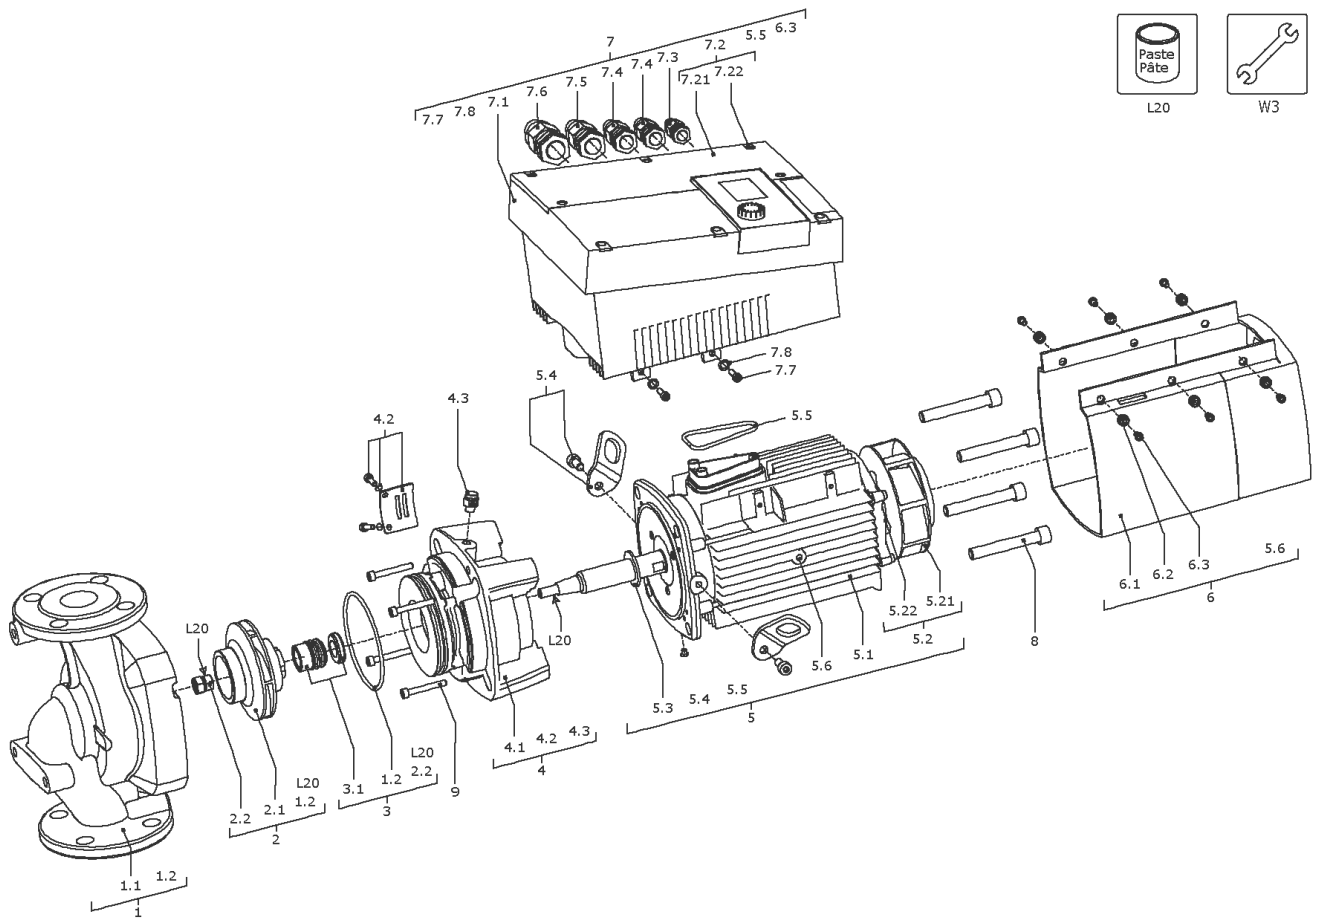

Stratos GIGA 50/1-44/3,2-R1 (2170176)

Item	Article no.	Description	Quantity
1	2122280	PUMP HOUSING I50/105/P165X100,4 16 KIT	1
1.1		> PUMP HOUSING I50/105/P165X100,4 16 WILO	1
1.2	2122290	> O-RING 104,37x3,53 ISO3601B EPDM VP.	1
2	2125216	IMPELLER D.57/101,9/18x10,5 PPS KIT	1
1.2	2122290	> O-RING 104,37x3,53 ISO3601B EPDM VP.	1
2.1		> IMPELLER D.57/101,9/18 Fin	1
2.2	2125289	> NUT M10/M16x1 1.4122 VP.	1
L20	2158414	> Weicon Anti-Seize 5g VP.	1
3	2125211	MECH.SEAL MG12/24 AQ1EGG GIGA KIT	1
1.2	2122290	> O-RING 104,37x3,53 ISO3601B EPDM VP.	1
1.2	2158263	> O-Ring ID.126,59x3,53 EPDM VP.	1
1.2	2140435	> O-Ring 151,99x3,53 7EP1197 VP.	1
2.2	2125289	> NUT M10/M16x1 1.4122 VP.	1
3.1	2127431	> MECHANICAL SEAL MG12/24-G60 AQ1EGG VP.	1
L20	2158414	> Weicon Anti-Seize 5g VP.	1
4	2170848	Lantern Stratos GIGA-I/D 50/1-44/3,2 KIT	1
4.1		> LANTERN D.112/140x109 FF165 KTL	1
4.2	2125290	> PROTECTING SHEET/FIXING R53x52x38 KIT	1
4.3	2027201	> BLOWGUN R1/8" VP.	1
5	2170792	Motor Stratos GIGA-I/D 50/1-44/3,2 KIT	1
5.1		> MOTOR 2 FS80L 4,5/4600 Giga	1
5.2	2125301	> FAN WHEEL FS80 KIT	1
5.21		>> FAN FS80	1
5.22	2125302	>> CORRUGATED SLEEVE RING BN15-514 VP.	1
Note: bis/to/á 31.12.2017			
5.3	2125303	> THROWER D.44/23x3 VP.	1
5.4	2125299	> EYELET/SCREW Stratos GIGA(2 PIECES)	1
5.5	2147361	> O-Ring ID.56X4,0 EPDM 70SR. VP.	1
5.6	2125298	> SPACER M8 Stratos GIGA (3 PIECES)	1
6	2125210	FAN HOOD FS80 KIT	1
5.6	2125298	> SPACER M8 Stratos GIGA (3 PIECES)	1
6.1		> FAN HOUSING FS80 RAL9006 HED	1
6.2	2125291	> DAMPING (6 PIECES)	1
6.3	2125304	> SCREW AP40X14/9 (6 PIECES)	1