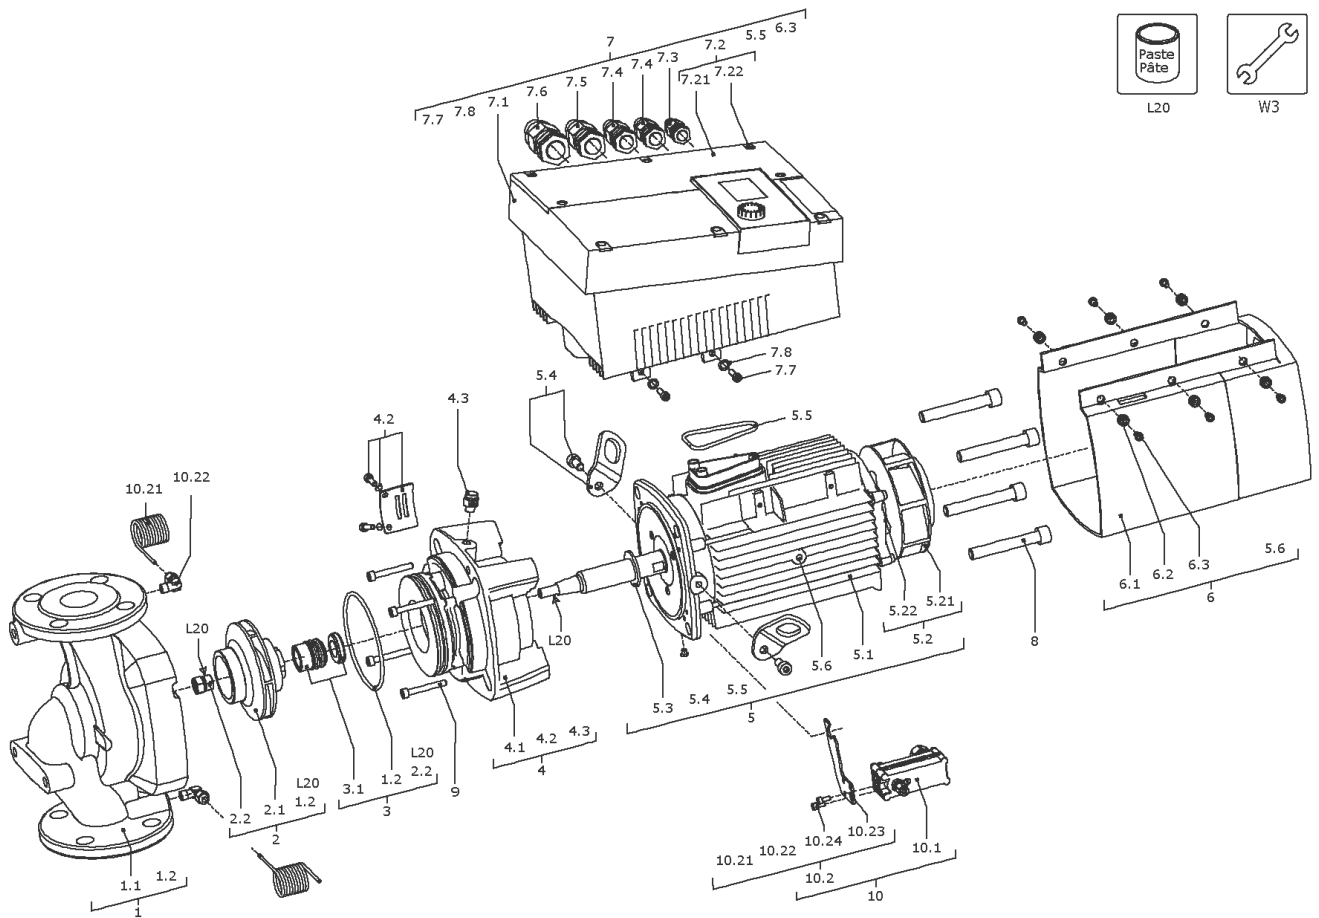

Stratos GIGA 65/1-17/1,9 (2117138)

Item	Article no.	Description	Quantity
1	2122281	PUMP HOUSING I65/105/P165X118 16 KIT	1
1.1		> PUMP HOUSING I65/105/P165X118 16 WILO	1
1.2	2122290	> O-RING 104,37x3,53 ISO3601B EPDM VP.	1
2	2125217	IMPELLER D.73/109/18x16,5 PPS KIT	1
1.2	2122290	> O-RING 104,37x3,53 ISO3601B EPDM VP.	1
2.1		> IMPELLER D.73/109/18 PPS fin	1
2.2	2125289	> NUT M10/M16x1 1.4122 VP.	1
L20	2158414	> Weicon Anti-Seize 5g VP.	1
3	2125211	MECH.SEAL MG12/24 AQ1EGG GIGA KIT	1
1.2	2122290	> O-RING 104,37x3,53 ISO3601B EPDM VP.	1
1.2	2158263	> O-Ring ID.126,59x3,53 EPDM VP.	1
1.2	2140435	> O-Ring 151,99x3,53 7EP1197 VP.	1
2.2	2125289	> NUT M10/M16x1 1.4122 VP.	1
3.1	2127431	> MECHANICAL SEAL MG12/24-G60 AQ1EGG VP.	1
L20	2158414	> Weicon Anti-Seize 5g VP.	1
4	2125090	Lantern Stratos GIGA 65/1-17/1,9 KIT	1
4.1		> LANTERN D.112/140x103 FF165 KTL	1
4.2	2125290	> PROTECTING SHEET/FIXING R53x52x38 KIT	1
4.3	2027201	> BLOWGUN R1/8" VP.	1
5	2125062	MOTOR STRATOS GIGA 65/1-17/1,9 WILO KIT	1
5.1		> MOTOR 2 FS80L 3,2/3000 Giga	1
5.2	2125301	> FAN WHEEL FS80 KIT	1
5.21		>> FAN FS80	1
5.22	2125302	>> CORRUGATED SLEEVE RING BN15-514 VP.	1
Note: bis/to/á 31.12.2017			
5.3	2125303	> THROWER D.44/23x3 VP.	1
5.4	2125299	> EYELET/SCREW Stratos GIGA(2 PIECES)	1
5.5	2147361	> O-Ring ID.56X4,0 EPDM 70SR. VP.	1
5.6	2125298	> SPACER M8 Stratos GIGA (3 PIECES)	1
6	2125210	FAN HOOD FS80 KIT	1
5.6	2125298	> SPACER M8 Stratos GIGA (3 PIECES)	1
6.1		> FAN HOUSING FS80 RAL9006 HED	1
6.2	2125291	> DAMPING (6 PIECES)	1
6.3	2125304	> SCREW AP40X14/9 (6 PIECES)	1