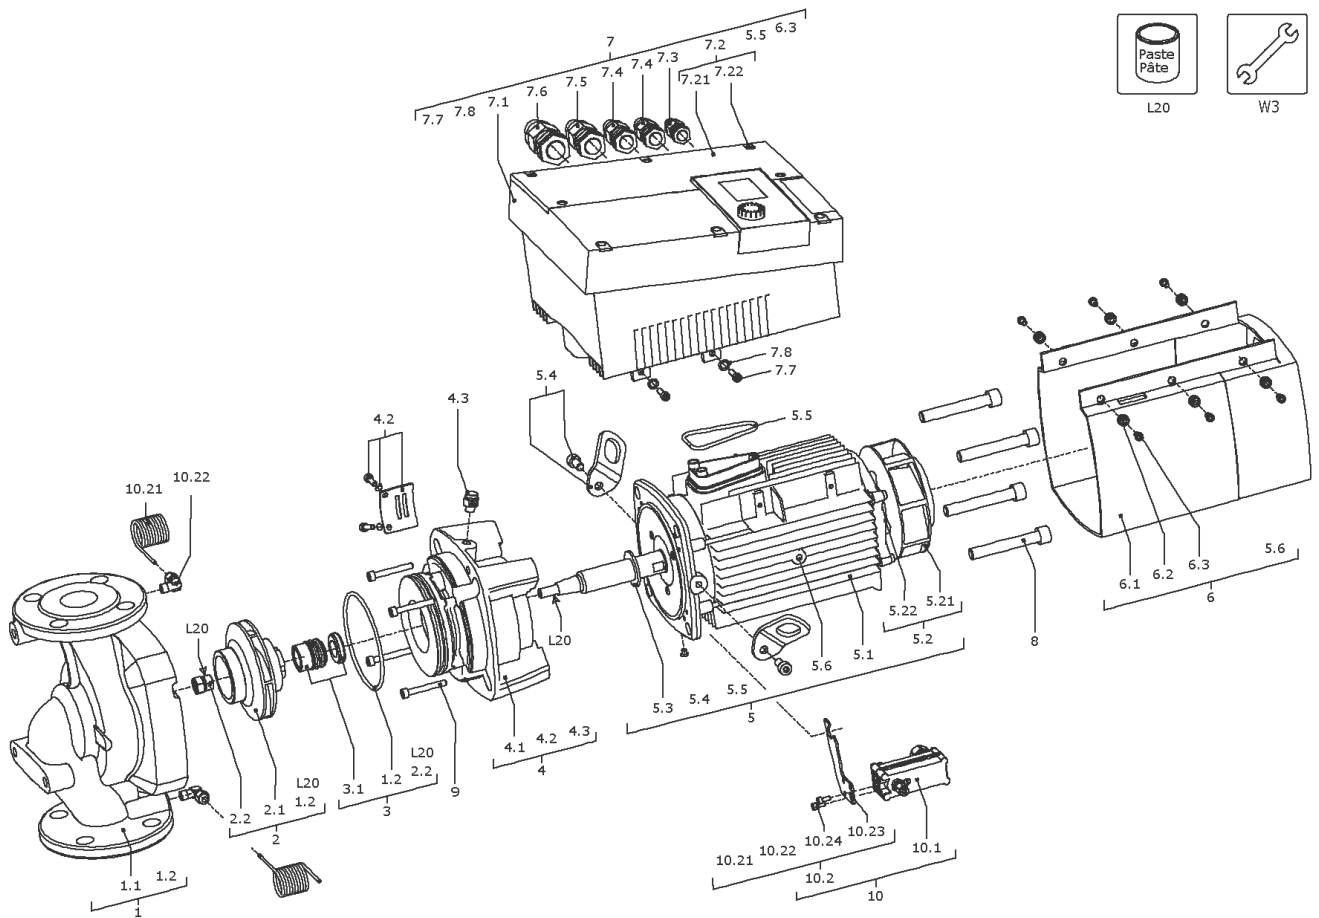

Stratos GIGA 80/1-21/3,5 (2170130)

Item	Article no.	Description	Quantity
1	2147394	Pump housing I80/120/P165x123 16 KIT	1
1.1		> PUMP HOUSING I80/120/P165x123 16 WILO	1
1.2	2158263	> O-Ring ID.126,59x3,53 EPDM VP.	1
2	2147398	Impeller D.82/124,3/6,9°/18 PPS KIT	1
1.2	2158263	> O-Ring ID.126,59x3,53 EPDM VP.	1
2.1		> Impeller D.82/124,3/6,9°/18 OL.PPS Fin	1
2.2	2125289	> NUT M10/M16x1 1.4122 VP.	1
L20	2158414	> Weicon Anti-Seize 5g VP.	1
3	2125211	MECH.SEAL MG12/24 AQ1EGG GIGA KIT	1
1.2	2122290	> O-RING 104,37x3,53 ISO3601B EPDM VP.	1
1.2	2158263	> O-Ring ID.126,59x3,53 EPDM VP.	1
1.2	2140435	> O-Ring 151,99x3,53 7EP1197 VP.	1
2.2	2125289	> NUT M10/M16x1 1.4122 VP.	1
3.1	2127431	> MECHANICAL SEAL MG12/24-G60 AQ1EGG VP.	1
L20	2158414	> Weicon Anti-Seize 5g VP.	1
4	2170858	Lantern Stratos GIGA-I/D 80/1-21/3,5 KIT	1
4.1		> LANTERN D.143/146x102 FF165 GG KTL	1
4.2	2147405	> Protecting sheet/Fixing R74/72x27 KIT	1
4.3	2027201	> BLOWGUN R1/8" VP.	1
5	2170802	Motor STRATOS GIGA-I/D 80/1-21/3,5 KIT	1
5.1		> MOTOR 2 FS80L 3,2/3000 Giga	1
5.2	2125301	> FAN WHEEL FS80 KIT	1
5.21		>> FAN FS80	1
5.22	2125302	>> CORRUGATED SLEEVE RING BN15-514 VP.	1
Note: bis/to/á 31.12.2017			
5.3	2125303	> THROWER D.44/23x3 VP.	1
5.4	2125299	> EYELET/SCREW Stratos GIGA(2 PIECES)	1
5.5	2147361	> O-Ring ID.56X4,0 EPDM 70SR. VP.	1
5.6	2125298	> SPACER M8 Stratos GIGA (3 PIECES)	1
6	2125210	FAN HOOD FS80 KIT	1
5.6	2125298	> SPACER M8 Stratos GIGA (3 PIECES)	1
6.1		> FAN HOUSING FS80 RAL9006 HED	1
6.2	2125291	> DAMPING (6 PIECES)	1
6.3	2125304	> SCREW AP40X14/9 (6 PIECES)	1