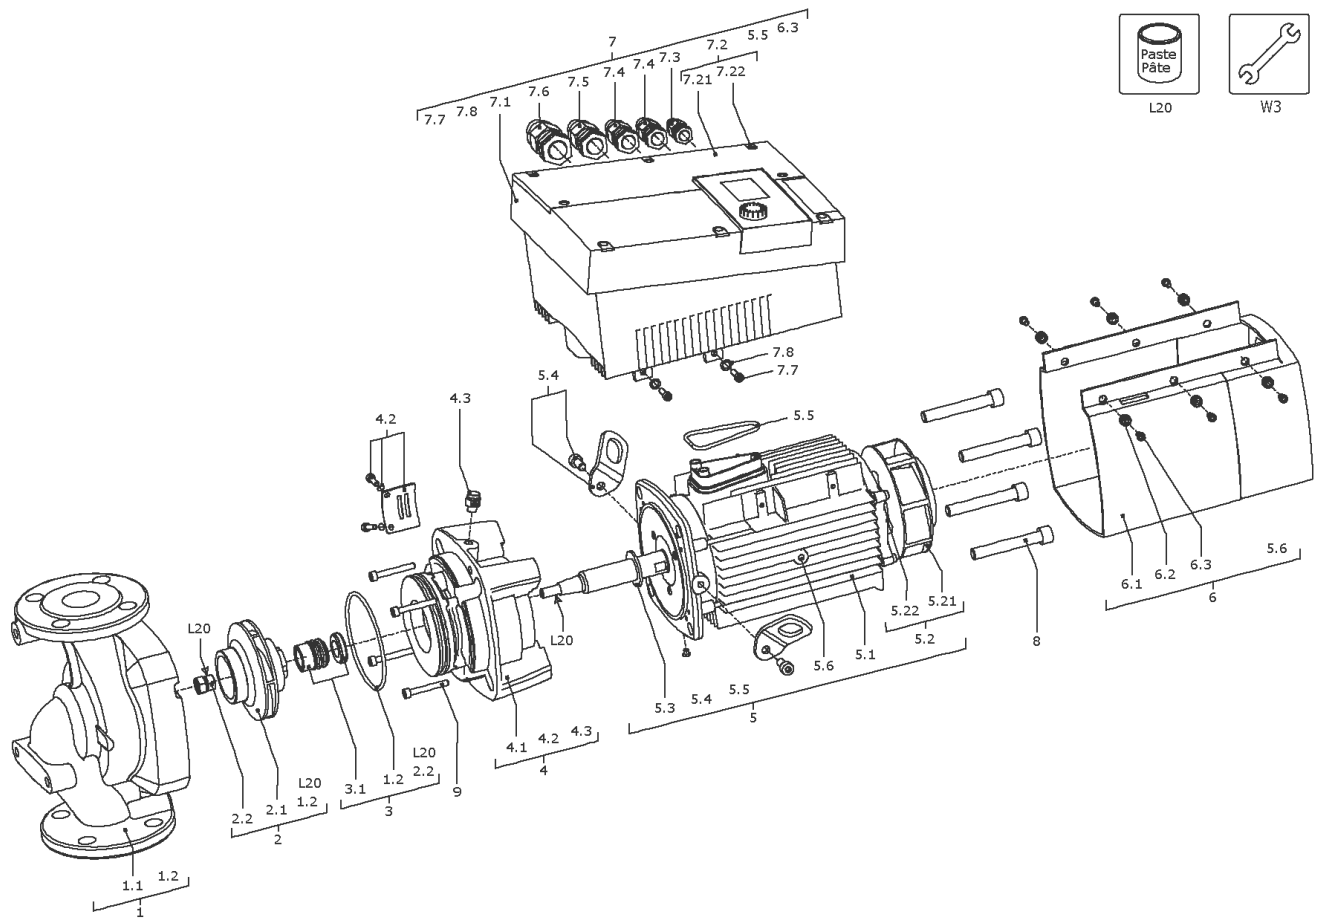

Stratos GIGA 65/1-21/2,3-R1 (2170182)

Item	Article no.	Description	Quantity
1	2122282	PUMP HOUSING I65/90/P165X113 16 KIT	1
1.1		> PUMP HOUSING I65/90/P165X113 16 WILO	1
1.2	2122290	> O-RING 104,37x3,53 ISO3601B EPDM VP.	1
2	2125218	IMPELLER D.64/95/18x14 PPS KIT	1
1.2	2122290	> O-RING 104,37x3,53 ISO3601B EPDM VP.	1
2.1		> IMPELLER D.64/95/18 PPS Fin	1
2.2	2125289	> NUT M10/M16x1 1.4122 VP.	1
L20	2158414	> Weicon Anti-Seize 5g VP.	1
3	2125211	MECH.SEAL MG12/24 AQ1EGG GIGA KIT	1
1.2	2122290	> O-RING 104,37x3,53 ISO3601B EPDM VP.	1
1.2	2158263	> O-Ring ID.126,59x3,53 EPDM VP.	1
1.2	2140435	> O-Ring 151,99x3,53 7EP1197 VP.	1
2.2	2125289	> NUT M10/M16x1 1.4122 VP.	1
3.1	2127431	> MECHANICAL SEAL MG12/24-G60 AQ1EGG VP.	1
L20	2158414	> Weicon Anti-Seize 5g VP.	1
4	2170854	Lantern Stratos GIGA-I/D 65/1-21/2,3 KIT	1
4.1		> LANTERN D.112/140x103 FF165 KTL	1
4.2	2125290	> PROTECTING SHEET/FIXING R53x52x38 KIT	1
4.3	2027201	> BLOWGUN R1/8" VP.	1
5	2170798	MOTOR STRATOS GIGA-I/D 65/1-21/2,3 KIT	1
5.1		> MOTOR 2 FS80S 3,3/4600 Giga	1
5.2	2125301	> FAN WHEEL FS80 KIT	1
5.21		>> FAN FS80	1
5.22	2125302	>> CORRUGATED SLEEVE RING BN15-514 VP.	1
Note: bis/to/á 31.12.2017			
5.3	2125303	> THROWER D.44/23x3 VP.	1
5.4	2125299	> EYELET/SCREW Stratos GIGA(2 PIECES)	1
5.5	2147361	> O-Ring ID.56X4,0 EPDM 70SR. VP.	1
5.6	2125298	> SPACER M8 Stratos GIGA (3 PIECES)	1
6	2125210	FAN HOOD FS80 KIT	1
5.6	2125298	> SPACER M8 Stratos GIGA (3 PIECES)	1
6.1		> FAN HOUSING FS80 RAL9006 HED	1
6.2	2125291	> DAMPING (6 PIECES)	1
6.3	2125304	> SCREW AP40X14/9 (6 PIECES)	1