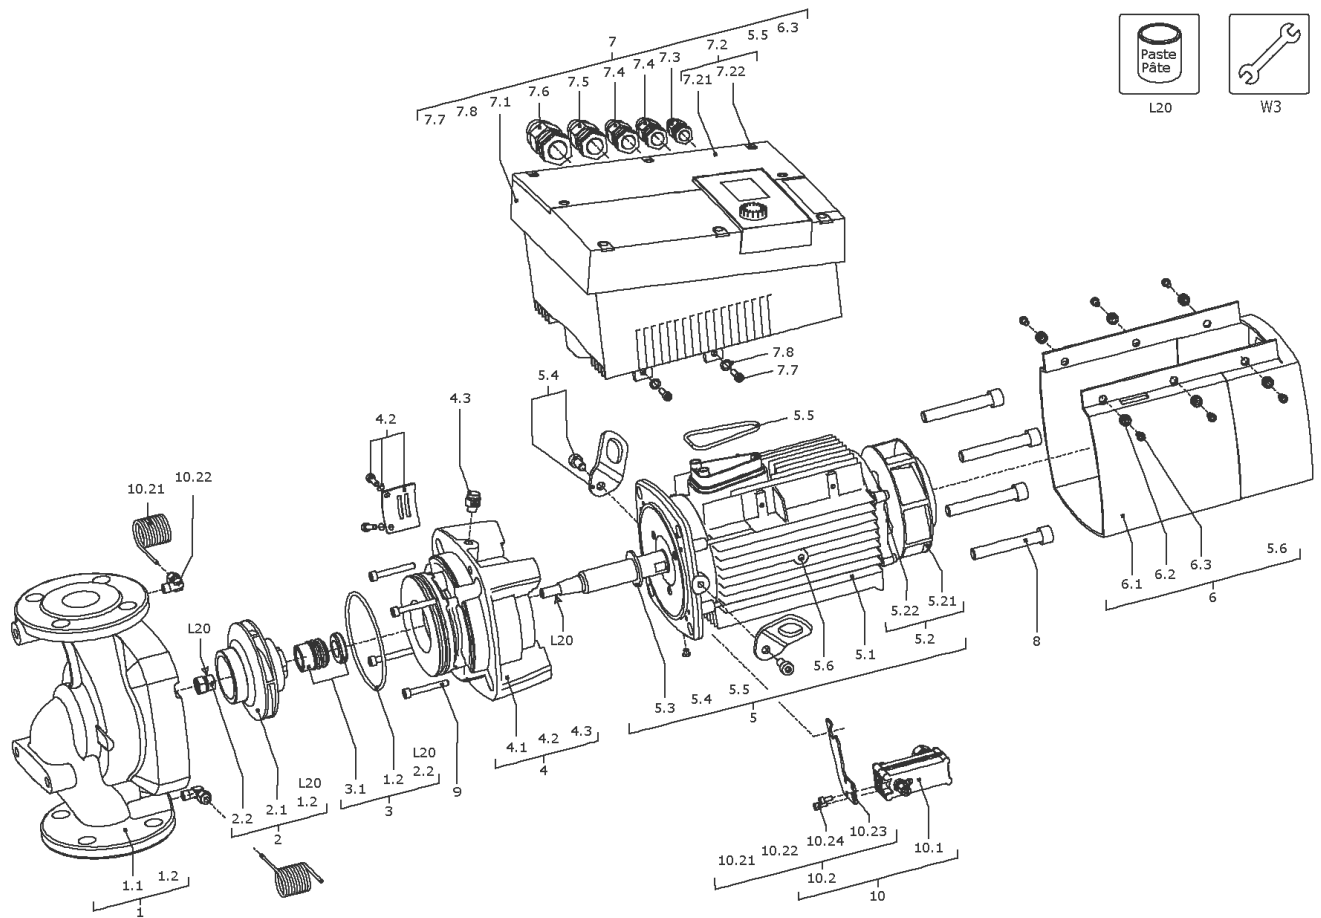

Stratos GIGA 65/1-34/3,0 (2117145)

Item	Article no.	Description	Quantity
1	2122283	PUMP HOUSING I65/105/P165X104 16 KIT	1
1.1		> PUMP HOUSING I65/105/P165X104 16 WILO	1
1.2	2122290	> O-RING 104,37x3,53 ISO3601B EPDM VP.	1
2	2125220	IMPELLER D.62/101/18x13,8 PPS KIT	1
1.2	2122290	> O-RING 104,37x3,53 ISO3601B EPDM VP.	1
2.1		> Impeller D.62/101/18x13,8 Fin	1
2.2	2125289	> NUT M10/M16x1 1.4122 VP.	1
L20	2158414	> Weicon Anti-Seize 5g VP.	1
3	2125211	MECH.SEAL MG12/24 AQ1EGG GIGA KIT	1
1.2	2122290	> O-RING 104,37x3,53 ISO3601B EPDM VP.	1
1.2	2158263	> O-Ring ID.126,59x3,53 EPDM VP.	1
1.2	2140435	> O-Ring 151,99x3,53 7EP1197 VP.	1
2.2	2125289	> NUT M10/M16x1 1.4122 VP.	1
3.1	2127431	> MECHANICAL SEAL MG12/24-G60 AQ1EGG VP.	1
L20	2158414	> Weicon Anti-Seize 5g VP.	1
4	2125097	Lantern Stratos GIGA 65/1-34/3,0 KIT	1
4.1		> LANTERN D.112/140x109 FF165 KTL	1
4.2	2125290	> PROTECTING SHEET/FIXING R53x52x38 KIT	1
4.3	2027201	> BLOWGUN R1/8" VP.	1
5	2125069	MOTOR Stratos GIGA 65/1-34/3,0 WILO KIT	1
5.1		> MOTOR 2 FS80L 4,5/4600 Giga	1
5.2	2125301	> FAN WHEEL FS80 KIT	1
5.21		>> FAN FS80	1
5.22	2125302	>> CORRUGATED SLEEVE RING BN15-514 VP.	1
Note: bis/to/á 31.12.2017			
5.3	2125303	> THROWER D.44/23x3 VP.	1
5.4	2125299	> EYELET/SCREW Stratos GIGA(2 PIECES)	1
5.5	2147361	> O-Ring ID.56X4,0 EPDM 70SR. VP.	1
5.6	2125298	> SPACER M8 Stratos GIGA (3 PIECES)	1
6	2125210	FAN HOOD FS80 KIT	1
5.6	2125298	> SPACER M8 Stratos GIGA (3 PIECES)	1
6.1		> FAN HOUSING FS80 RAL9006 HED	1
6.2	2125291	> DAMPING (6 PIECES)	1
6.3	2125304	> SCREW AP40X14/9 (6 PIECES)	1