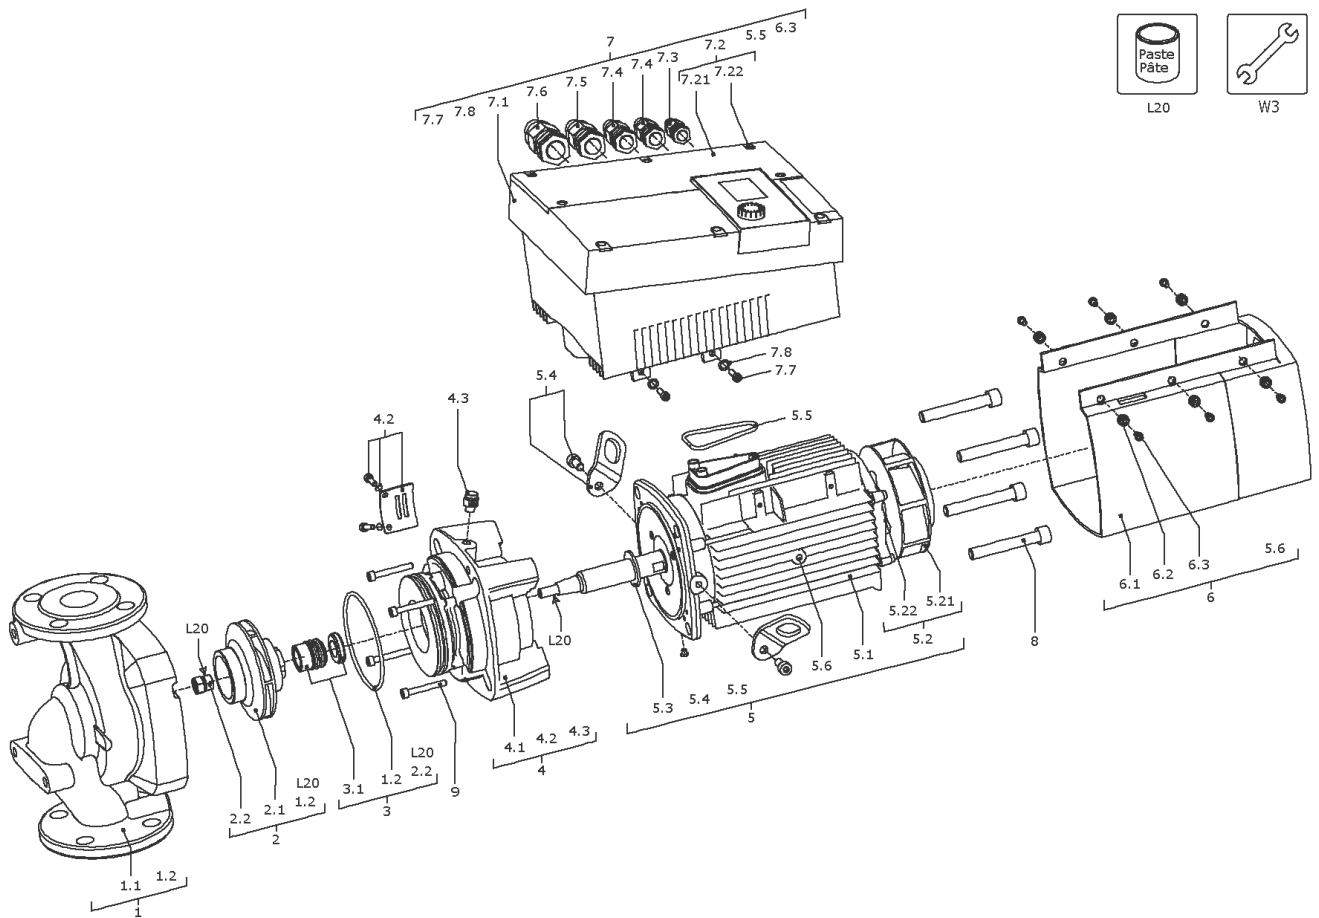

Stratos GIGA 50/1-50/4,2-R1 (2170175)

Item	Article no.	Description	Quantity
1	2122280	PUMP HOUSING I50/105/P165X100,4 16 KIT	1
1.1		> PUMP HOUSING I50/105/P165X100,4 16 WILO	1
1.2	2122290	> O-RING 104,37x3,53 ISO3601B EPDM VP.	1
2	2125215	IMPELLER D.57/108/18x10,3 PPS KIT	1
1.2	2122290	> O-RING 104,37x3,53 ISO3601B EPDM VP.	1
2.1		> IMPELLER D.57/108/18 Fin	1
2.2	2125289	> NUT M10/M16x1 1.4122 VP.	1
L20	2158414	> Weicon Anti-Seize 5g VP.	1
3	2125211	MECH.SEAL MG12/24 AQ1EGG GIGA KIT	1
1.2	2122290	> O-RING 104,37x3,53 ISO3601B EPDM VP.	1
1.2	2158263	> O-Ring ID.126,59x3,53 EPDM VP.	1
1.2	2140435	> O-Ring 151,99x3,53 7EP1197 VP.	1
2.2	2125289	> NUT M10/M16x1 1.4122 VP.	1
3.1	2127431	> MECHANICAL SEAL MG12/24-G60 AQ1EGG VP.	1
L20	2158414	> Weicon Anti-Seize 5g VP.	1
4	2170847	Lantern Stratos GIGA-I/D 50/1-50/4,2 KIT	1
4.1		> LANTERN D.112/140x109 FF165 KTL	1
4.2	2125290	> PROTECTING SHEET/FIXING R53x52x38 KIT	1
4.3	2027201	> BLOWGUN R1/8" VP.	1
5	2170791	Motor Stratos GIGA-I/D 50/1-50/4,2 KIT	1
5.1		> MOTOR 2 FS80L 4,5/4600 Giga	1
5.2	2125301	> FAN WHEEL FS80 KIT	1
5.21		>> FAN FS80	1
5.22	2125302	>> CORRUGATED SLEEVE RING BN15-514 VP.	1
Note: bis/to/á 31.12.2017			
5.3	2125303	> THROWER D.44/23x3 VP.	1
5.4	2125299	> EYELET/SCREW Stratos GIGA(2 PIECES)	1
5.5	2147361	> O-Ring ID.56X4,0 EPDM 70SR. VP.	1
5.6	2125298	> SPACER M8 Stratos GIGA (3 PIECES)	1
6	2125210	FAN HOOD FS80 KIT	1
5.6	2125298	> SPACER M8 Stratos GIGA (3 PIECES)	1
6.1		> FAN HOUSING FS80 RAL9006 HED	1
6.2	2125291	> DAMPING (6 PIECES)	1
6.3	2125304	> SCREW AP40X14/9 (6 PIECES)	1