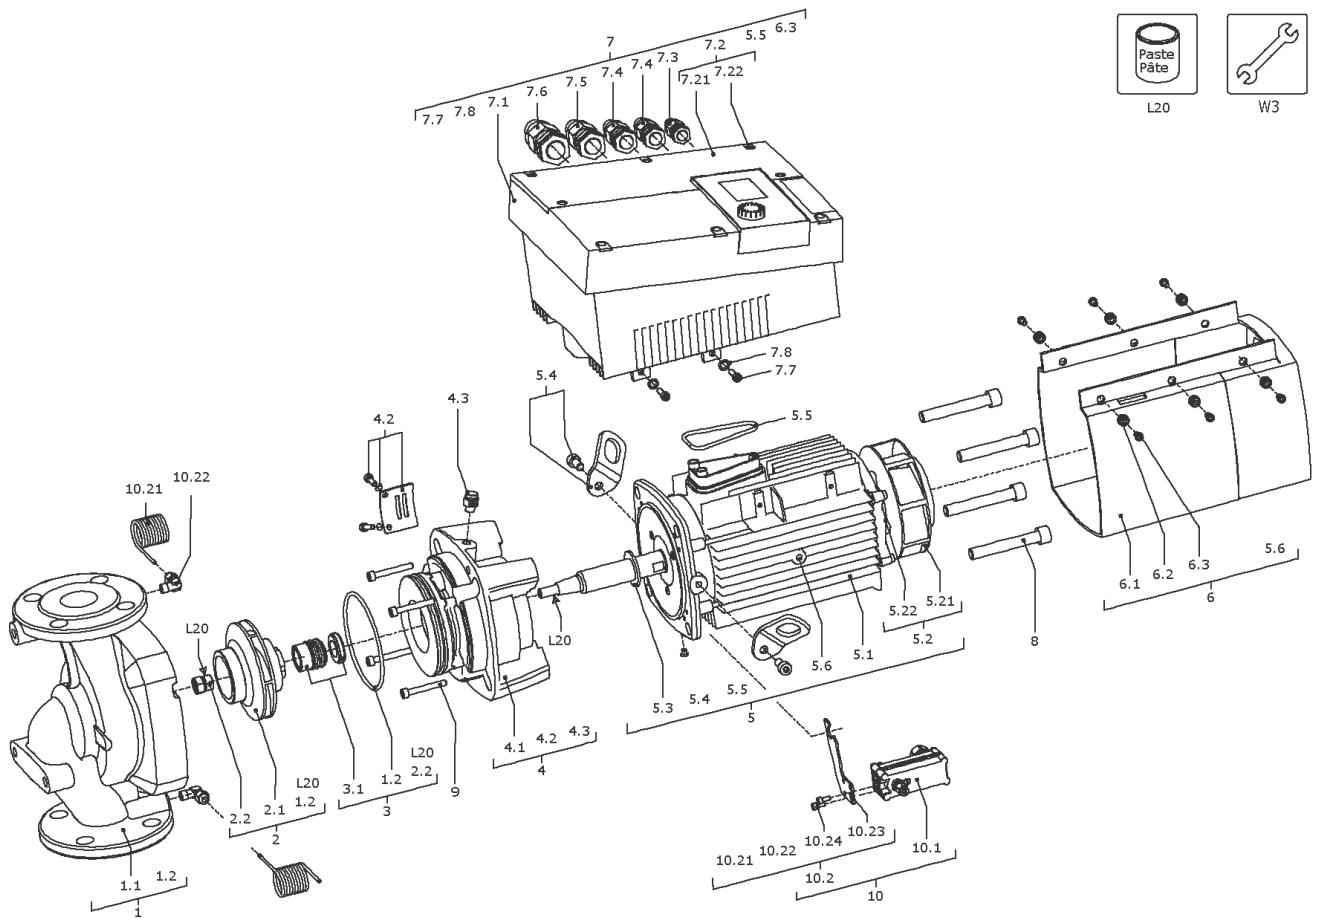

Stratos GIGA 50/1-26/1,9 (2117132)

Item	Article no.	Description	Quantity
1	2122279	PUMP HOUSING I50/90/P165x102 16 GG KIT	1
1.1		> PUMP HOUSING I50/90/P165x102 16 GG WILO	1
1.2	2122290	> O-RING 104,37x3,53 ISO3601B EPDM VP.	1
2	2125214	IMPELLER D.57/91/18x12,9 PPS KIT	1
1.2	2122290	> O-RING 104,37x3,53 ISO3601B EPDM VP.	1
2.1		> IMPELLER D.57/91/18 PPS fin	1
2.2	2125289	> NUT M10/M16x1 1.4122 VP.	1
L20	2158414	> Weicon Anti-Seize 5g VP.	1
3	2125211	MECH.SEAL MG12/24 AQ1EGG GIGA KIT	1
1.2	2122290	> O-RING 104,37x3,53 ISO3601B EPDM VP.	1
1.2	2158263	> O-Ring ID.126,59x3,53 EPDM VP.	1
1.2	2140435	> O-Ring 151,99x3,53 7EP1197 VP.	1
2.2	2125289	> NUT M10/M16x1 1.4122 VP.	1
3.1	2127431	> MECHANICAL SEAL MG12/24-G60 AQ1EGG VP.	1
L20	2158414	> Weicon Anti-Seize 5g VP.	1
4	2125084	Lantern Stratos GIGA 50/1-26/1,9 KIT	1
4.1		> LANTERN D.112/140x109 FF165 KTL	1
4.2	2125290	> PROTECTING SHEET/FIXING R53x52x38 KIT	1
4.3	2027201	> BLOWGUN R1/8" VP.	1
5	2125056	MOTOR STRATOS GIGA 50/1-26/1,9 WILO KIT	1
5.1		> MOTOR 2 FS80L 4,5/4600 Giga	1
5.2	2125301	> FAN WHEEL FS80 KIT	1
5.21		>> FAN FS80	1
5.22	2125302	>> CORRUGATED SLEEVE RING BN15-514 VP.	1
Note: bis/to/á 31.12.2017			
5.3	2125303	> THROWER D.44/23x3 VP.	1
5.4	2125299	> EYELET/SCREW Stratos GIGA(2 PIECES)	1
5.5	2147361	> O-Ring ID.56X4,0 EPDM 70SR. VP.	1
5.6	2125298	> SPACER M8 Stratos GIGA (3 PIECES)	1
6	2125210	FAN HOOD FS80 KIT	1
5.6	2125298	> SPACER M8 Stratos GIGA (3 PIECES)	1
6.1		> FAN HOUSING FS80 RAL9006 HED	1
6.2	2125291	> DAMPING (6 PIECES)	1
6.3	2125304	> SCREW AP40X14/9 (6 PIECES)	1