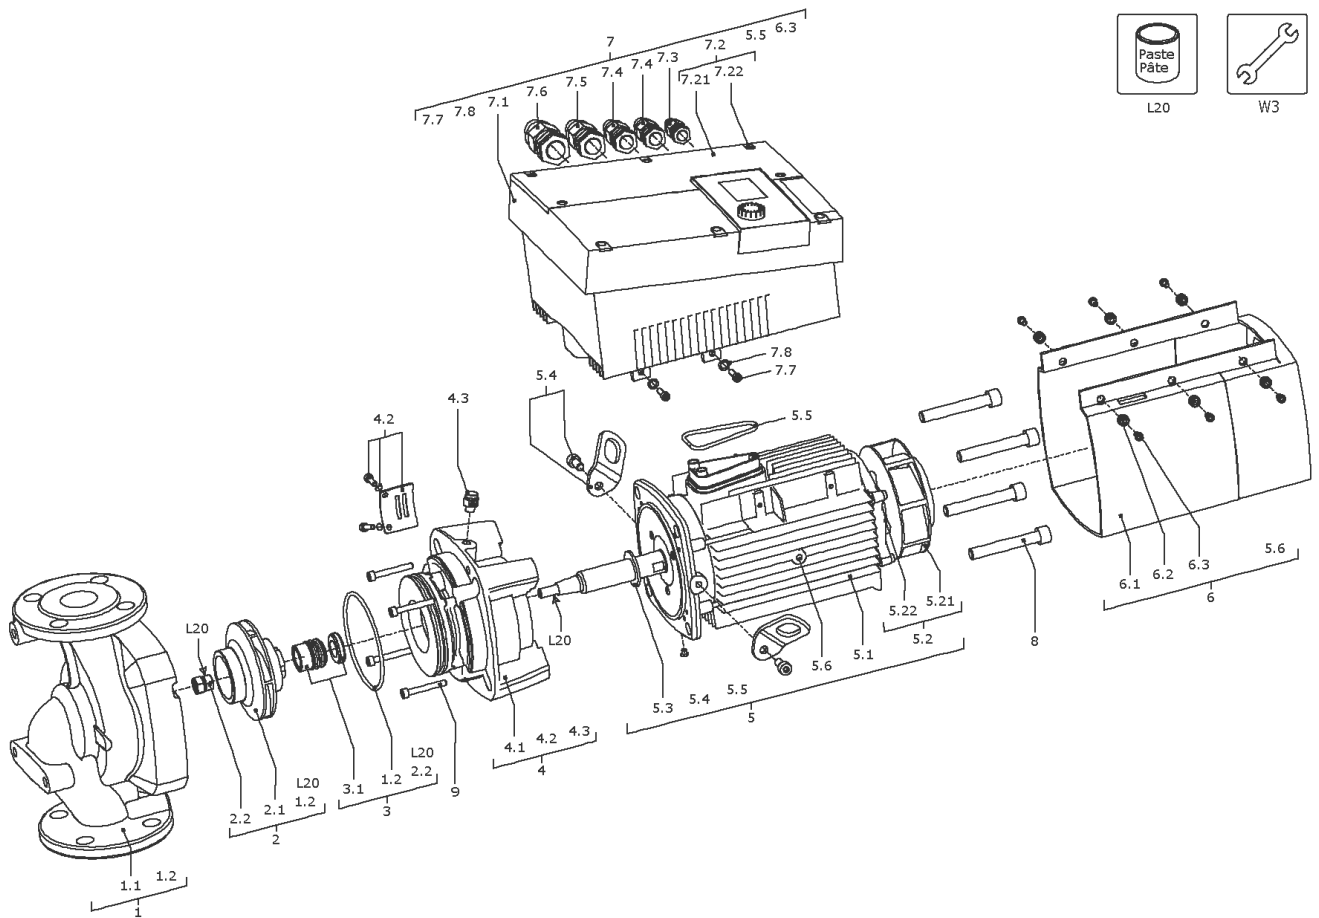

Stratos GIGA 65/1-27/3,0-R1 (2170181)

Item	Article no.	Description	Quantity
1	2122282	PUMP HOUSING I65/90/P165X113 16 KIT	1
1.1		> PUMP HOUSING I65/90/P165X113 16 WILO	1
1.2	2122290	> O-RING 104,37x3,53 ISO3601B EPDM VP.	1
2	2125218	IMPELLER D.64/95/18x14 PPS KIT	1
1.2	2122290	> O-RING 104,37x3,53 ISO3601B EPDM VP.	1
2.1		> IMPELLER D.64/95/18 PPS Fin	1
2.2	2125289	> NUT M10/M16x1 1.4122 VP.	1
L20	2158414	> Weicon Anti-Seize 5g VP.	1
3	2125211	MECH.SEAL MG12/24 AQ1EGG GIGA KIT	1
1.2	2122290	> O-RING 104,37x3,53 ISO3601B EPDM VP.	1
1.2	2158263	> O-Ring ID.126,59x3,53 EPDM VP.	1
1.2	2140435	> O-Ring 151,99x3,53 7EP1197 VP.	1
2.2	2125289	> NUT M10/M16x1 1.4122 VP.	1
3.1	2127431	> MECHANICAL SEAL MG12/24-G60 AQ1EGG VP.	1
L20	2158414	> Weicon Anti-Seize 5g VP.	1
4	2170853	Lantern Stratos GIGA-I/D 65/1-27/3,0 KIT	1
4.1		> LANTERN D.112/140x103 FF165 KTL	1
4.2	2125290	> PROTECTING SHEET/FIXING R53x52x38 KIT	1
4.3	2027201	> BLOWGUN R1/8" VP.	1
5	2170797	MOTOR STRATOS GIGA-I/D 65/1-27/3,0 KIT	1
5.1		> MOTOR 2 FS80S 3,3/4600 Giga	1
5.2	2125301	> FAN WHEEL FS80 KIT	1
5.21		>> FAN FS80	1
5.22	2125302	>> CORRUGATED SLEEVE RING BN15-514 VP.	1
Note: bis/to/á 31.12.2017			
5.3	2125303	> THROWER D.44/23x3 VP.	1
5.4	2125299	> EYELET/SCREW Stratos GIGA(2 PIECES)	1
5.5	2147361	> O-Ring ID.56X4,0 EPDM 70SR. VP.	1
5.6	2125298	> SPACER M8 Stratos GIGA (3 PIECES)	1
6	2125210	FAN HOOD FS80 KIT	1
5.6	2125298	> SPACER M8 Stratos GIGA (3 PIECES)	1
6.1		> FAN HOUSING FS80 RAL9006 HED	1
6.2	2125291	> DAMPING (6 PIECES)	1
6.3	2125304	> SCREW AP40X14/9 (6 PIECES)	1