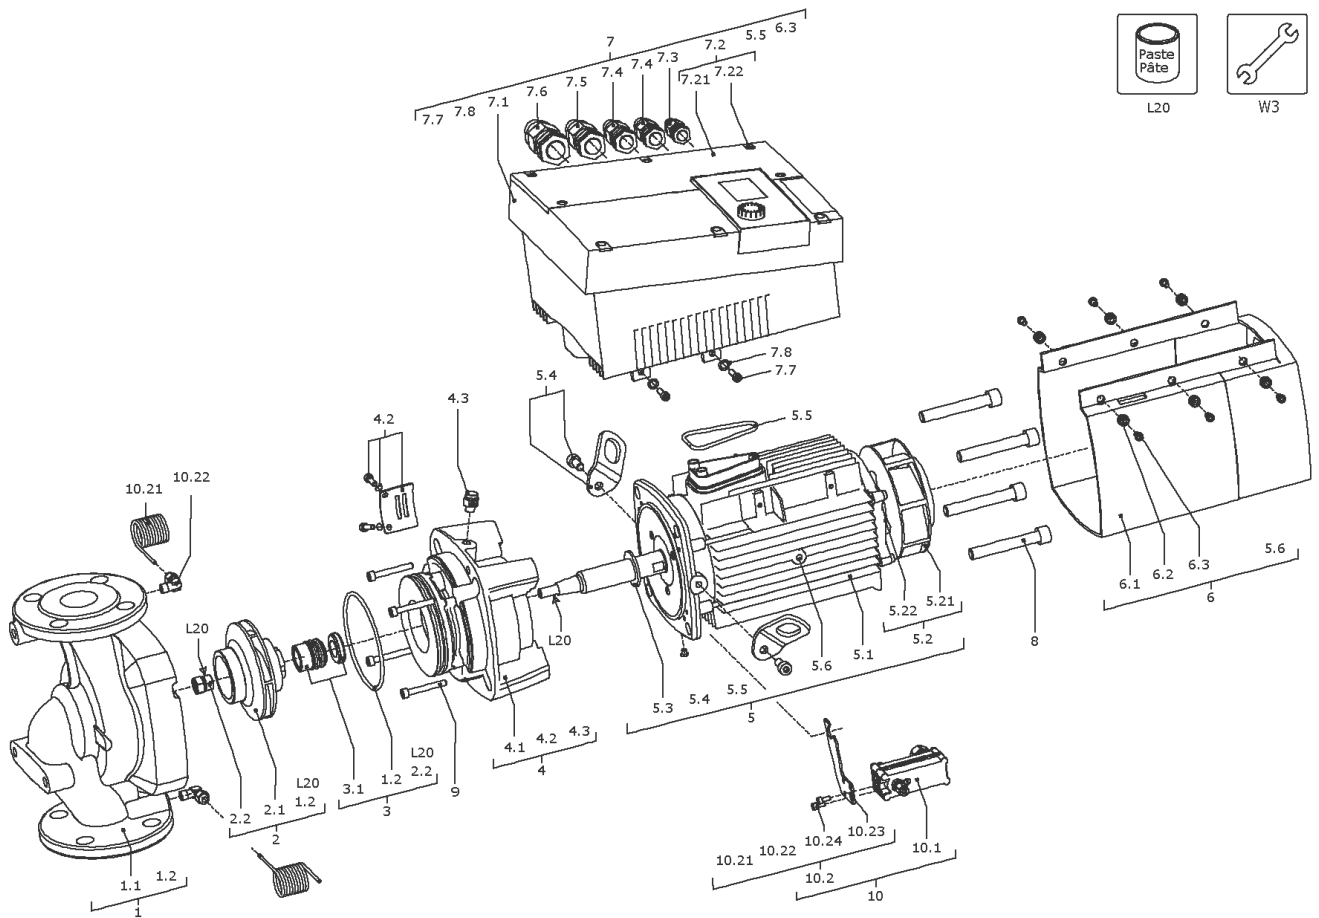

Stratos GIGA 50/1-50/4,2 (2170119)

Item	Article no.	Description	Quantity
1	2122280	PUMP HOUSING I50/105/P165X100,4 16 KIT	1
1.1		> PUMP HOUSING I50/105/P165X100,4 16 WILO	1
1.2	2122290	> O-RING 104,37x3,53 ISO3601B EPDM VP.	1
2	2125215	IMPELLER D.57/108/18x10,3 PPS KIT	1
1.2	2122290	> O-RING 104,37x3,53 ISO3601B EPDM VP.	1
2.1		> IMPELLER D.57/108/18 Fin	1
2.2	2125289	> NUT M10/M16x1 1.4122 VP.	1
L20	2158414	> Weicon Anti-Seize 5g VP.	1
3	2125211	MECH.SEAL MG12/24 AQ1EGG GIGA KIT	1
1.2	2122290	> O-RING 104,37x3,53 ISO3601B EPDM VP.	1
1.2	2158263	> O-Ring ID.126,59x3,53 EPDM VP.	1
1.2	2140435	> O-Ring 151,99x3,53 7EP1197 VP.	1
2.2	2125289	> NUT M10/M16x1 1.4122 VP.	1
3.1	2127431	> MECHANICAL SEAL MG12/24-G60 AQ1EGG VP.	1
L20	2158414	> Weicon Anti-Seize 5g VP.	1
4	2170847	Lantern Stratos GIGA-I/D 50/1-50/4,2 KIT	1
4.1		> LANTERN D.112/140x109 FF165 KTL	1
4.2	2125290	> PROTECTING SHEET/FIXING R53x52x38 KIT	1
4.3	2027201	> BLOWGUN R1/8" VP.	1
5	2170791	Motor Stratos GIGA-I/D 50/1-50/4,2 KIT	1
5.1		> MOTOR 2 FS80L 4,5/4600 Giga	1
5.2	2125301	> FAN WHEEL FS80 KIT	1
5.21		>> FAN FS80	1
5.22	2125302	>> CORRUGATED SLEEVE RING BN15-514 VP.	1
Note: bis/to/á 31.12.2017			
5.3	2125303	> THROWER D.44/23x3 VP.	1
5.4	2125299	> EYELET/SCREW Stratos GIGA(2 PIECES)	1
5.5	2147361	> O-Ring ID.56X4,0 EPDM 70SR. VP.	1
5.6	2125298	> SPACER M8 Stratos GIGA (3 PIECES)	1
6	2125210	FAN HOOD FS80 KIT	1
5.6	2125298	> SPACER M8 Stratos GIGA (3 PIECES)	1
6.1		> FAN HOUSING FS80 RAL9006 HED	1
6.2	2125291	> DAMPING (6 PIECES)	1
6.3	2125304	> SCREW AP40X14/9 (6 PIECES)	1