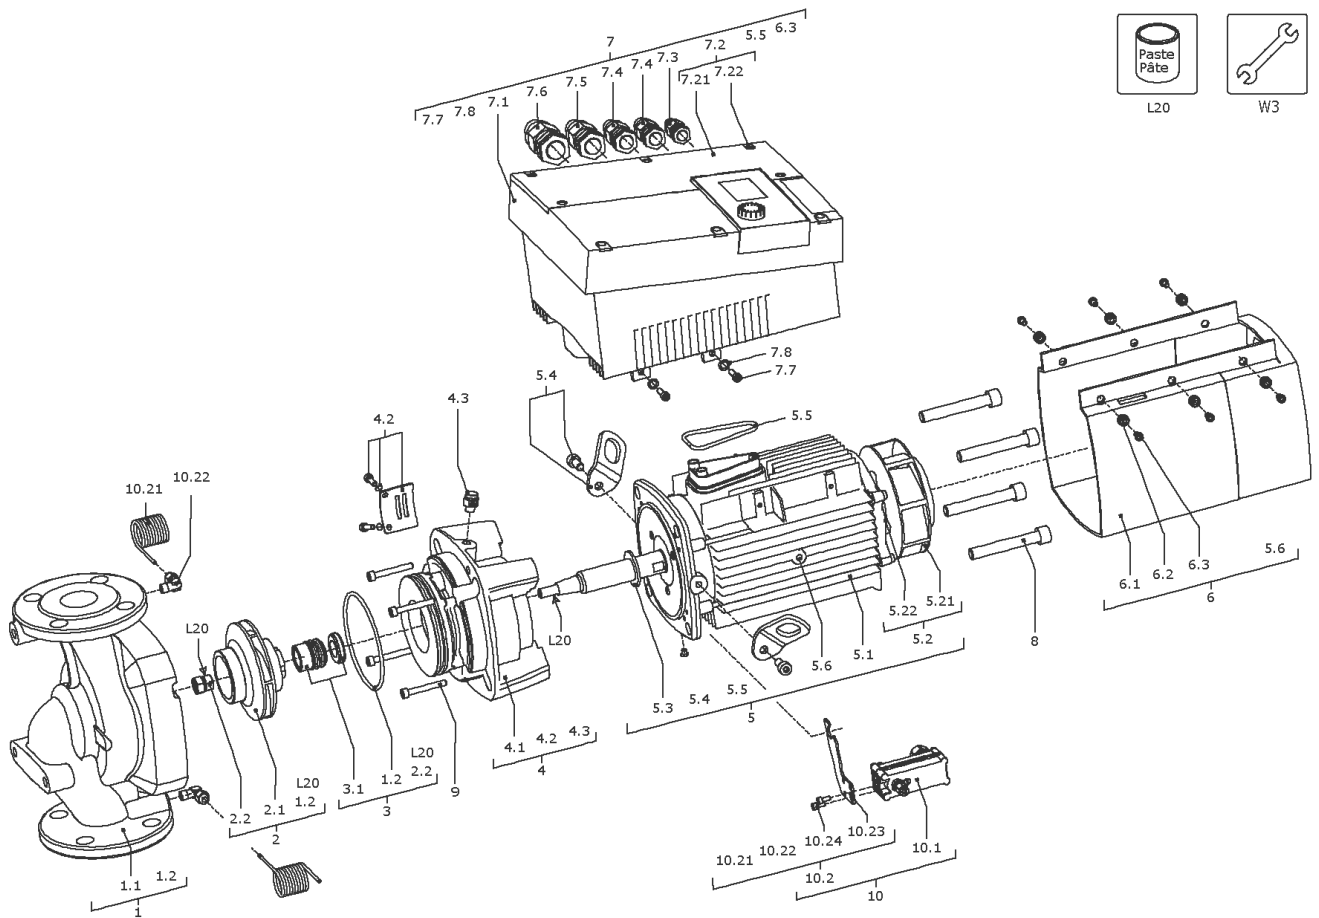

Stratos GIGA 50/1-14/0,8 (2117134)

Item	Article no.	Description	Quantity
1	2122279	PUMP HOUSING I50/90/P165x102 16 GG KIT	1
1.1		> PUMP HOUSING I50/90/P165x102 16 GG WILO	1
1.2	2122290	> O-RING 104,37x3,53 ISO3601B EPDM VP.	1
2	2125214	IMPELLER D.57/91/18x12,9 PPS KIT	1
1.2	2122290	> O-RING 104,37x3,53 ISO3601B EPDM VP.	1
2.1		> IMPELLER D.57/91/18 PPS fin	1
2.2	2125289	> NUT M10/M16x1 1.4122 VP.	1
L20	2158414	> Weicon Anti-Seize 5g VP.	1
3	2125211	MECH.SEAL MG12/24 AQ1EGG GIGA KIT	1
1.2	2122290	> O-RING 104,37x3,53 ISO3601B EPDM VP.	1
1.2	2158263	> O-Ring ID.126,59x3,53 EPDM VP.	1
1.2	2140435	> O-Ring 151,99x3,53 7EP1197 VP.	1
2.2	2125289	> NUT M10/M16x1 1.4122 VP.	1
3.1	2127431	> MECHANICAL SEAL MG12/24-G60 AQ1EGG VP.	1
L20	2158414	> Weicon Anti-Seize 5g VP.	1
4	2125086	Lantern Stratos GIGA 50/1-14/0,8 KIT	1
4.1		> LANTERN D.112/140x109 FF165 KTL	1
4.2	2125290	> PROTECTING SHEET/FIXING R53x52x38 KIT	1
4.3	2027201	> BLOWGUN R1/8" VP.	1
5	2125058	MOTOR STRATOS GIGA 50/1-14/0,8 WILO KIT	1
5.1		> MOTOR 2 FS80L 4,5/4600 Giga	1
5.2	2125301	> FAN WHEEL FS80 KIT	1
5.21		>> FAN FS80	1
5.22	2125302	>> CORRUGATED SLEEVE RING BN15-514 VP.	1
Note: bis/to/á 31.12.2017			
5.3	2125303	> THROWER D.44/23x3 VP.	1
5.4	2125299	> EYELET/SCREW Stratos GIGA(2 PIECES)	1
5.5	2147361	> O-Ring ID.56X4,0 EPDM 70SR. VP.	1
5.6	2125298	> SPACER M8 Stratos GIGA (3 PIECES)	1
6	2125210	FAN HOOD FS80 KIT	1
5.6	2125298	> SPACER M8 Stratos GIGA (3 PIECES)	1
6.1		> FAN HOUSING FS80 RAL9006 HED	1
6.2	2125291	> DAMPING (6 PIECES)	1
6.3	2125304	> SCREW AP40X14/9 (6 PIECES)	1