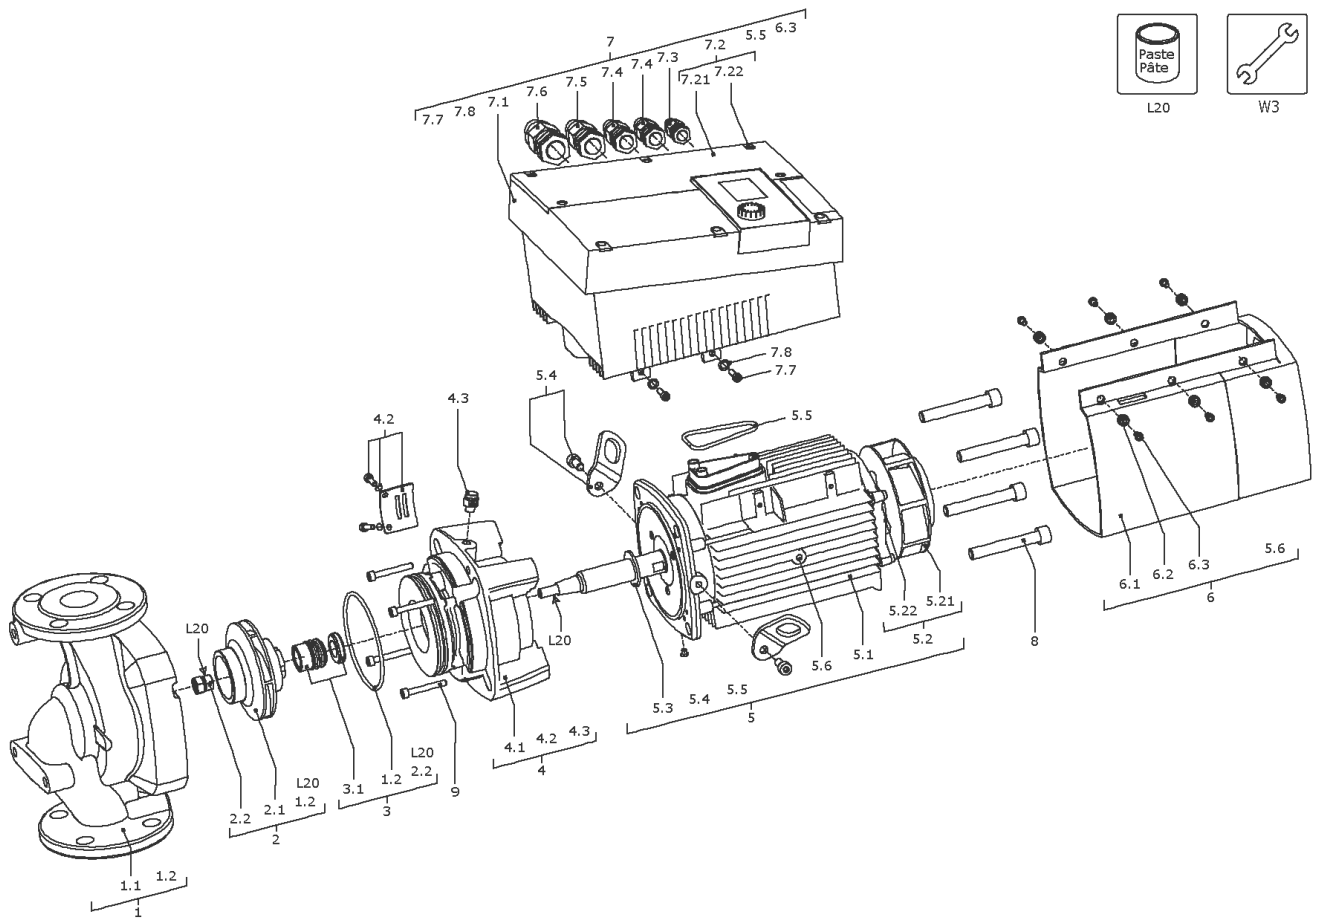

Stratos GIGA 80/1-32/4,1-R1 (2170189)

Item	Article no.	Description	Quantity
1	2147395	Pump housing I80/120/P215x117 16 KIT	1
1.1		> PUMP HOUSING I80/120/P215x117 16 WILO	1
1.2	2158263	> O-Ring ID.126,59x3,53 EPDM VP.	1
2	2147401	Impeller D.77/119/18 PPS KIT	1
1.2	2158263	> O-Ring ID.126,59x3,53 EPDM VP.	1
2.1		> Impeller D.77/119/18 OL.PPS Fin	1
2.2	2125289	> NUT M10/M16x1 1.4122 VP.	1
L20	2158414	> Weicon Anti-Seize 5g VP.	1
3	2125211	MECH.SEAL MG12/24 AQ1EGG GIGA KIT	1
1.2	2122290	> O-RING 104,37x3,53 ISO3601B EPDM VP.	1
1.2	2158263	> O-Ring ID.126,59x3,53 EPDM VP.	1
1.2	2140435	> O-Ring 151,99x3,53 7EP1197 VP.	1
2.2	2125289	> NUT M10/M16x1 1.4122 VP.	1
3.1	2127431	> MECHANICAL SEAL MG12/24-G60 AQ1EGG VP.	1
L20	2158414	> Weicon Anti-Seize 5g VP.	1
4	2170861	Lantern Stratos GIGA-I/D 80/1-32/4,1 KIT	1
4.1		> LANTERN D.136/180x95 P215 FF165 KTL	1
4.2	2147405	> Protecting sheet/Fixing R74/72x27 KIT	1
4.3	2027201	> BLOWGUN R1/8" VP.	1
5	2170805	Motor Stratos GIGA-I/D 80/1-32/4,1 KIT	1
5.1		> MOTOR 2 FS90L 5,5/2900 Giga	1
5.2	2125228	> Fan wheel FS90 KIT	1
5.21		>> FAN FS90	1
5.22	2125302	>> CORRUGATED SLEEVE RING BN15-514 VP.	1
Note: bis/to/á 30.04.2017			
5.3	2125303	> THROWER D.44/23x3 VP.	1
5.4	2125299	> EYELET/SCREW Stratos GIGA(2 PIECES)	1
5.5	2147361	> O-Ring ID.56X4,0 EPDM 70SR. VP.	1
5.6	2125298	> SPACER M8 Stratos GIGA (3 PIECES)	1
6	2147407	Fan hood FS90 long KIT	1
5.6	2125298	> SPACER M8 Stratos GIGA (3 PIECES)	1
6.1		> Fan hood FS90 long HED 9006	1
6.2	2125291	> DAMPING (6 PIECES)	1
6.3	2125304	> SCREW AP40X14/9 (6 PIECES)	1