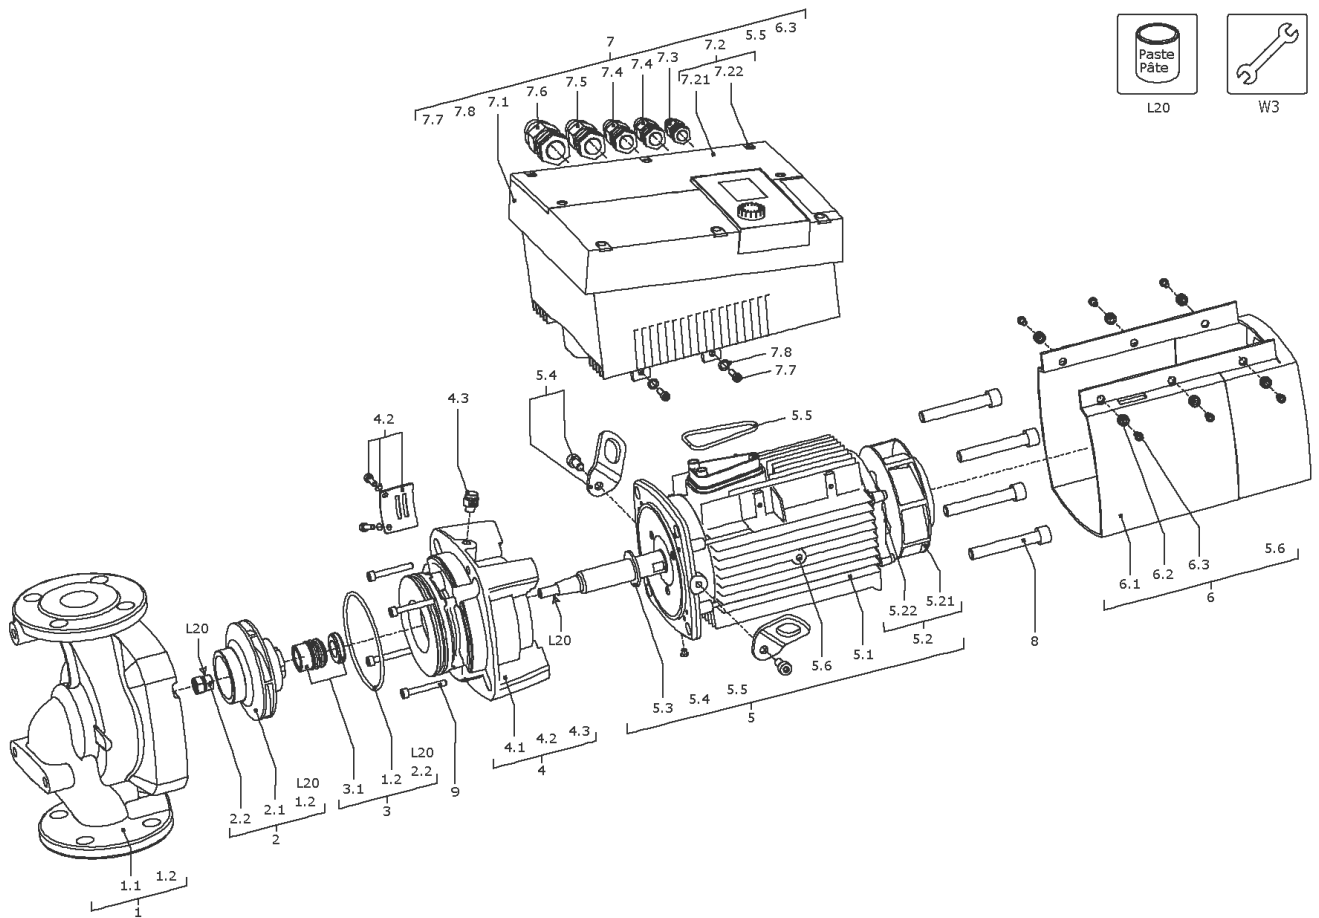

Stratos GIGA 80/1-21/3,5-R1 (2170186)

Item	Article no.	Description	Quantity
1	2147394	Pump housing I80/120/P165x123 16 KIT	1
1.1		> PUMP HOUSING I80/120/P165x123 16 WILO	1
1.2	2158263	> O-Ring ID.126,59x3,53 EPDM VP.	1
2	2147398	Impeller D.82/124,3/6,9°/18 PPS KIT	1
1.2	2158263	> O-Ring ID.126,59x3,53 EPDM VP.	1
2.1		> Impeller D.82/124,3/6,9°/18 OL.PPS Fin	1
2.2	2125289	> NUT M10/M16x1 1.4122 VP.	1
L20	2158414	> Weicon Anti-Seize 5g VP.	1
3	2125211	MECH.SEAL MG12/24 AQ1EGG GIGA KIT	1
1.2	2122290	> O-RING 104,37x3,53 ISO3601B EPDM VP.	1
1.2	2158263	> O-Ring ID.126,59x3,53 EPDM VP.	1
1.2	2140435	> O-Ring 151,99x3,53 7EP1197 VP.	1
2.2	2125289	> NUT M10/M16x1 1.4122 VP.	1
3.1	2127431	> MECHANICAL SEAL MG12/24-G60 AQ1EGG VP.	1
L20	2158414	> Weicon Anti-Seize 5g VP.	1
4	2170858	Lantern Stratos GIGA-I/D 80/1-21/3,5 KIT	1
4.1		> LANTERN D.143/146x102 FF165 GG KTL	1
4.2	2147405	> Protecting sheet/Fixing R74/72x27 KIT	1
4.3	2027201	> BLOWGUN R1/8" VP.	1
5	2170802	Motor STRATOS GIGA-I/D 80/1-21/3,5 KIT	1
5.1		> MOTOR 2 FS80L 3,2/3000 Giga	1
5.2	2125301	> FAN WHEEL FS80 KIT	1
5.21		>> FAN FS80	1
5.22	2125302	>> CORRUGATED SLEEVE RING BN15-514 VP.	1
Note: bis/to/á 31.12.2017			
5.3	2125303	> THROWER D.44/23x3 VP.	1
5.4	2125299	> EYELET/SCREW Stratos GIGA(2 PIECES)	1
5.5	2147361	> O-Ring ID.56X4,0 EPDM 70SR. VP.	1
5.6	2125298	> SPACER M8 Stratos GIGA (3 PIECES)	1
6	2125210	FAN HOOD FS80 KIT	1
5.6	2125298	> SPACER M8 Stratos GIGA (3 PIECES)	1
6.1		> FAN HOUSING FS80 RAL9006 HED	1
6.2	2125291	> DAMPING (6 PIECES)	1
6.3	2125304	> SCREW AP40X14/9 (6 PIECES)	1