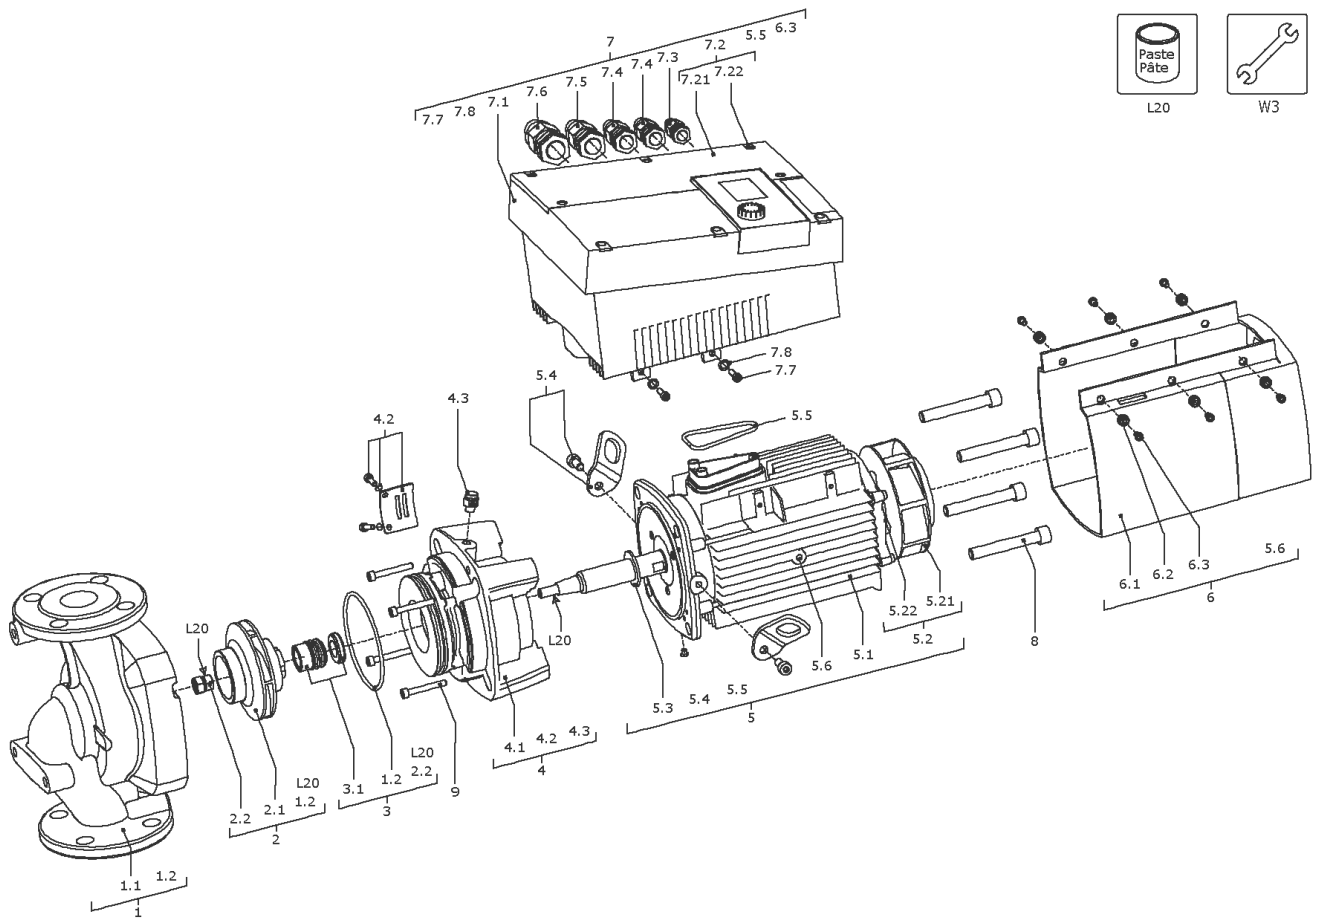

Stratos GIGA 80/1-16/2,3-R1 (2170187)

Item	Article no.	Description	Quantity
1	2147394	Pump housing I80/120/P165x123 16 KIT	1
1.1		> PUMP HOUSING I80/120/P165x123 16 WILO	1
1.2	2158263	> O-Ring ID.126,59x3,53 EPDM VP.	1
2	2147399	Impeller D.82/115/6,9°/18 PPS KIT	1
1.2	2158263	> O-Ring ID.126,59x3,53 EPDM VP.	1
2.1		> Impeller D.82/115/6,9°/18 OL.PPS Fin	1
2.2	2125289	> NUT M10/M16x1 1.4122 VP.	1
L20	2158414	> Weicon Anti-Seize 5g VP.	1
3	2125211	MECH.SEAL MG12/24 AQ1EGG GIGA KIT	1
1.2	2122290	> O-RING 104,37x3,53 ISO3601B EPDM VP.	1
1.2	2158263	> O-Ring ID.126,59x3,53 EPDM VP.	1
1.2	2140435	> O-Ring 151,99x3,53 7EP1197 VP.	1
2.2	2125289	> NUT M10/M16x1 1.4122 VP.	1
3.1	2127431	> MECHANICAL SEAL MG12/24-G60 AQ1EGG VP.	1
L20	2158414	> Weicon Anti-Seize 5g VP.	1
4	2170859	Lantern Stratos GIGA-I/D 80/1-16/2,3 KIT	1
4.1		> LANTERN D.143/146x102 FF165 GG KTL	1
4.2	2147405	> Protecting sheet/Fixing R74/72x27 KIT	1
4.3	2027201	> BLOWGUN R1/8" VP.	1
5	2170803	Motor STRATOS GIGA-I/D 80/1-16/2,3 KIT	1
5.1		> MOTOR 2 FS80L 3,2/3000 Giga	1
5.2	2125301	> FAN WHEEL FS80 KIT	1
5.21		>> FAN FS80	1
5.22	2125302	>> CORRUGATED SLEEVE RING BN15-514 VP.	1
Note: bis/to/á 31.12.2017			
5.3	2125303	> THROWER D.44/23x3 VP.	1
5.4	2125299	> EYELET/SCREW Stratos GIGA(2 PIECES)	1
5.5	2147361	> O-Ring ID.56X4,0 EPDM 70SR. VP.	1
5.6	2125298	> SPACER M8 Stratos GIGA (3 PIECES)	1
6	2125210	FAN HOOD FS80 KIT	1
5.6	2125298	> SPACER M8 Stratos GIGA (3 PIECES)	1
6.1		> FAN HOUSING FS80 RAL9006 HED	1
6.2	2125291	> DAMPING (6 PIECES)	1
6.3	2125304	> SCREW AP40X14/9 (6 PIECES)	1