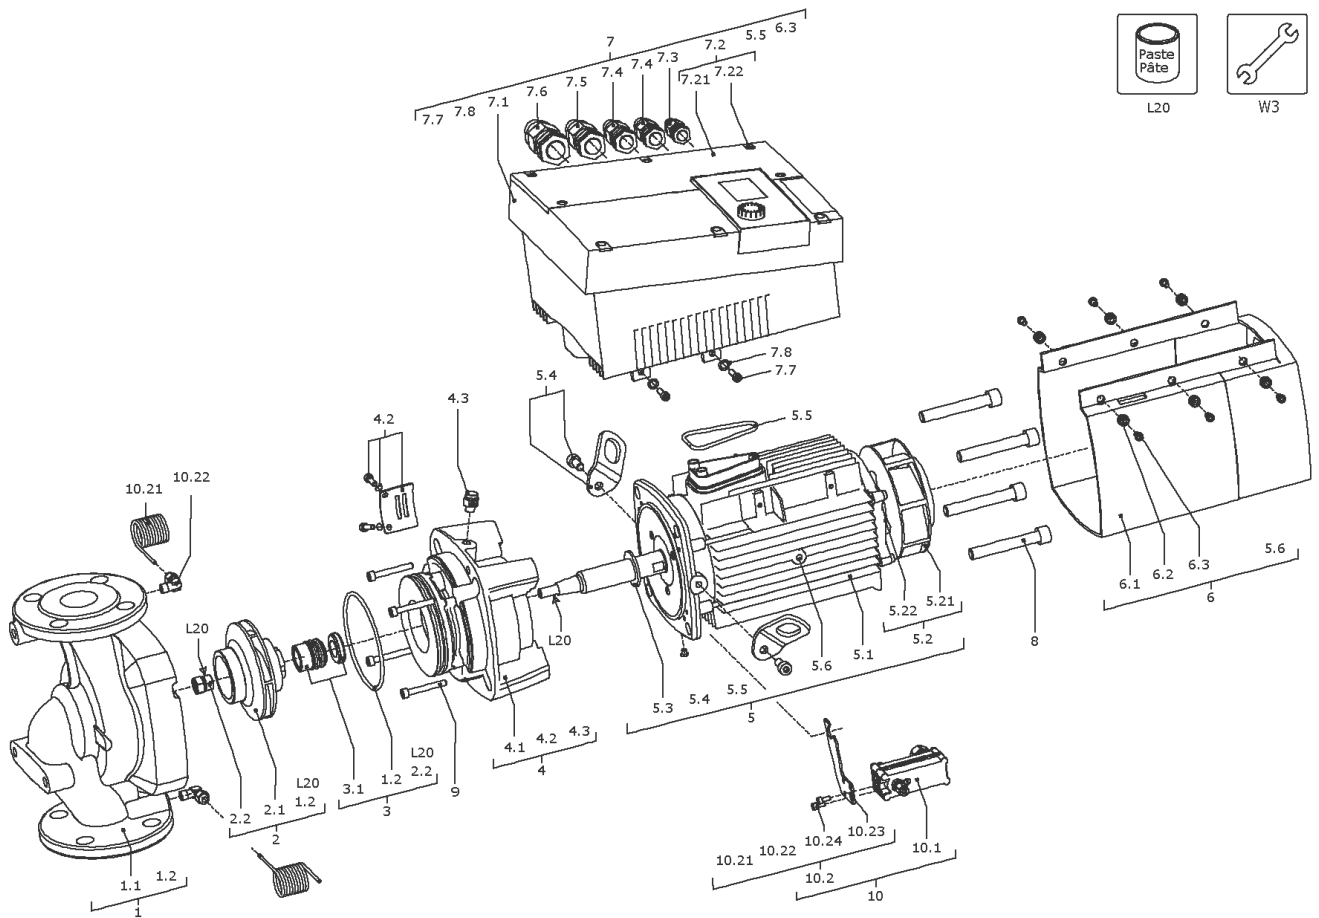

Stratos GIGA 100/1-13/1,9 (2117151)

Item	Article no.	Description	Quantity
1	2143907	PUMP HOUSING I100/150/P215x140 16 KIT	1
1.1		> PUMP HOUSING I100/150/P215x140 16 WILO	1
1.2	2140435	> O-Ring 151,99x3,53 7EP1197 VP.	1
2	2147402	Impeller D.100/141/18 PPS KIT	1
Note: to/bis/á 28.06.2016			
1.2	2140435	> O-Ring 151,99x3,53 7EP1197 VP.	1
2.1		> Impeller D.100/141/18 OL.PPS Fin	1
2.2	2125289	> NUT M10/M16x1 1.4122 VP.	1
L20	2158414	> Weicon Anti-Seize 5g VP.	1
2	2179045	Impeller D.100/141/18 PPS Ack.KIT	1
Note: from/ab/de 29.06.2016			
1.2	2140435	> O-Ring 151,99x3,53 7EP1197 VP.	1
2.1		> Impeller D.100/141/18 OL.PPS Fin	1
2.2	2125289	> NUT M10/M16x1 1.4122 VP.	1
L20	2158414	> Weicon Anti-Seize 5g VP.	1
3	2125211	MECH.SEAL MG12/24 AQ1EGG GIGA KIT	1
1.2	2122290	> O-RING 104,37x3,53 ISO3601B EPDM VP.	1
1.2	2158263	> O-Ring ID.126,59x3,53 EPDM VP.	1
1.2	2140435	> O-Ring 151,99x3,53 7EP1197 VP.	1
2.2	2125289	> NUT M10/M16x1 1.4122 VP.	1
3.1	2127431	> MECHANICAL SEAL MG12/24-G60 AQ1EGG VP.	1
L20	2158414	> Weicon Anti-Seize 5g VP.	1
4	2125103	Lantern Stratos GIGA 100/1-13/1,9 KIT	1
4.1		> Lantern D.164/180x90 P215 FF165 KTL	1
4.2	2147405	> Protecting sheet/Fixing R74/72x27 KIT	1
4.3	2027201	> BLOWGUN R1/8" VP.	1
5	2125075	MOTOR STRATOS GIGA 100/1-13/1,9 WILO KIT	1
5.1		> MOTOR 2 FS90L 4,1/2100 Giga	1
5.2	2125228	> Fan wheel FS90 KIT	1
5.21		>> FAN FS90	1
5.22	2125302	>> CORRUGATED SLEEVE RING BN15-514 VP.	1
Note: bis/to/á 30.04.2017			
5.3	2125303	> THROWER D.44/23x3 VP.	1
5.4	2125299	> EYELET/SCREW Stratos GIGA(2 PIECES)	1