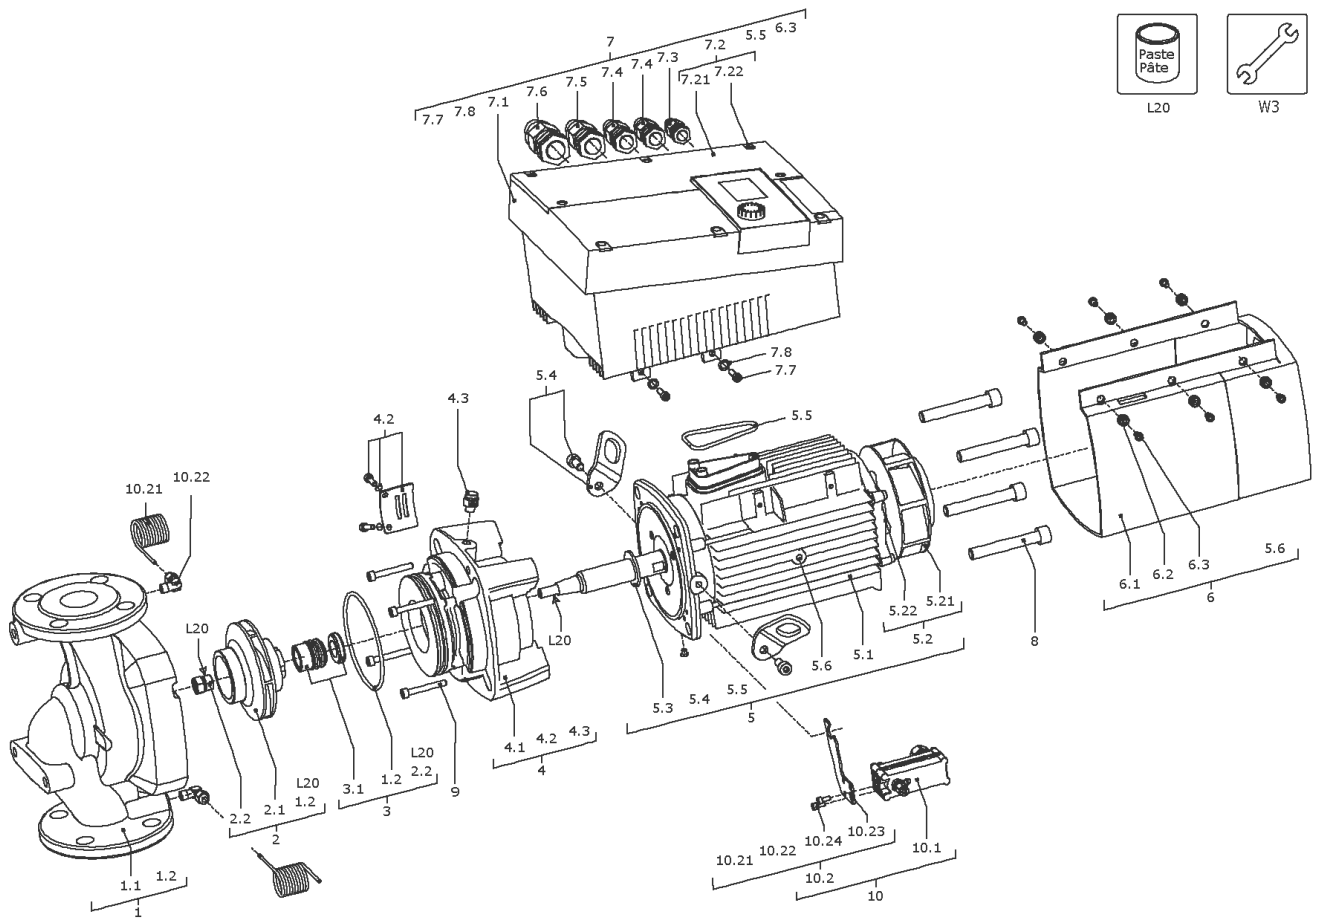

Stratos GIGA 100/1-17/3,2 (2117150)

Item	Article no.	Description	Quantity
1	2143907	PUMP HOUSING I100/150/P215x140 16 KIT	1
1.1		> PUMP HOUSING I100/150/P215x140 16 WILO	1
1.2	2140435	> O-Ring 151,99x3,53 7EP1197 VP.	1
2	2140434	Impeller D.100/153/18 PPS KIT	1
Note: to/bis/á 28.06.2016			
1.2	2140435	> O-Ring 151,99x3,53 7EP1197 VP.	1
2.1		> Impeller D.100/153/18 OL.PPS Fin	1
2.2	2125289	> NUT M10/M16x1 1.4122 VP.	1
L20	2158414	> Weicon Anti-Seize 5g VP.	1
2	2179046	Impeller D.100/153/18 PPS Ack.KIT	1
Note: from/ab/de 29.06.2016			
1.2	2140435	> O-Ring 151,99x3,53 7EP1197 VP.	1
2.1		> Impeller D.100/153/18 OL.PPS Fin	1
2.2	2125289	> NUT M10/M16x1 1.4122 VP.	1
L20	2158414	> Weicon Anti-Seize 5g VP.	1
3	2125211	MECH.SEAL MG12/24 AQ1EGG GIGA KIT	1
1.2	2122290	> O-RING 104,37x3,53 ISO3601B EPDM VP.	1
1.2	2158263	> O-Ring ID.126,59x3,53 EPDM VP.	1
1.2	2140435	> O-Ring 151,99x3,53 7EP1197 VP.	1
2.2	2125289	> NUT M10/M16x1 1.4122 VP.	1
3.1	2127431	> MECHANICAL SEAL MG12/24-G60 AQ1EGG VP.	1
L20	2158414	> Weicon Anti-Seize 5g VP.	1
4	2125102	Lantern Stratos GIGA 100/1-17/3,2 KIT	1
4.1		> Lantern D.164/180x90 P215 FF165 KTL	1
4.2	2147405	> Protecting sheet/Fixing R74/72x27 KIT	1
4.3	2027201	> BLOWGUN R1/8" VP.	1
5	2125074	MOTOR Stratos GIGA 100/1-17/3,2 WILO KIT	1
5.1		> MOTOR 2 FS90L 4,1/2100 Giga	1
5.2	2125228	> Fan wheel FS90 KIT	1
5.21		>> FAN FS90	1
5.22	2125302	>> CORRUGATED SLEEVE RING BN15-514 VP.	1
Note: bis/to/á 30.04.2017			
5.3	2125303	> THROWER D.44/23x3 VP.	1
5.4	2125299	> EYELET/SCREW Stratos GIGA(2 PIECES)	1