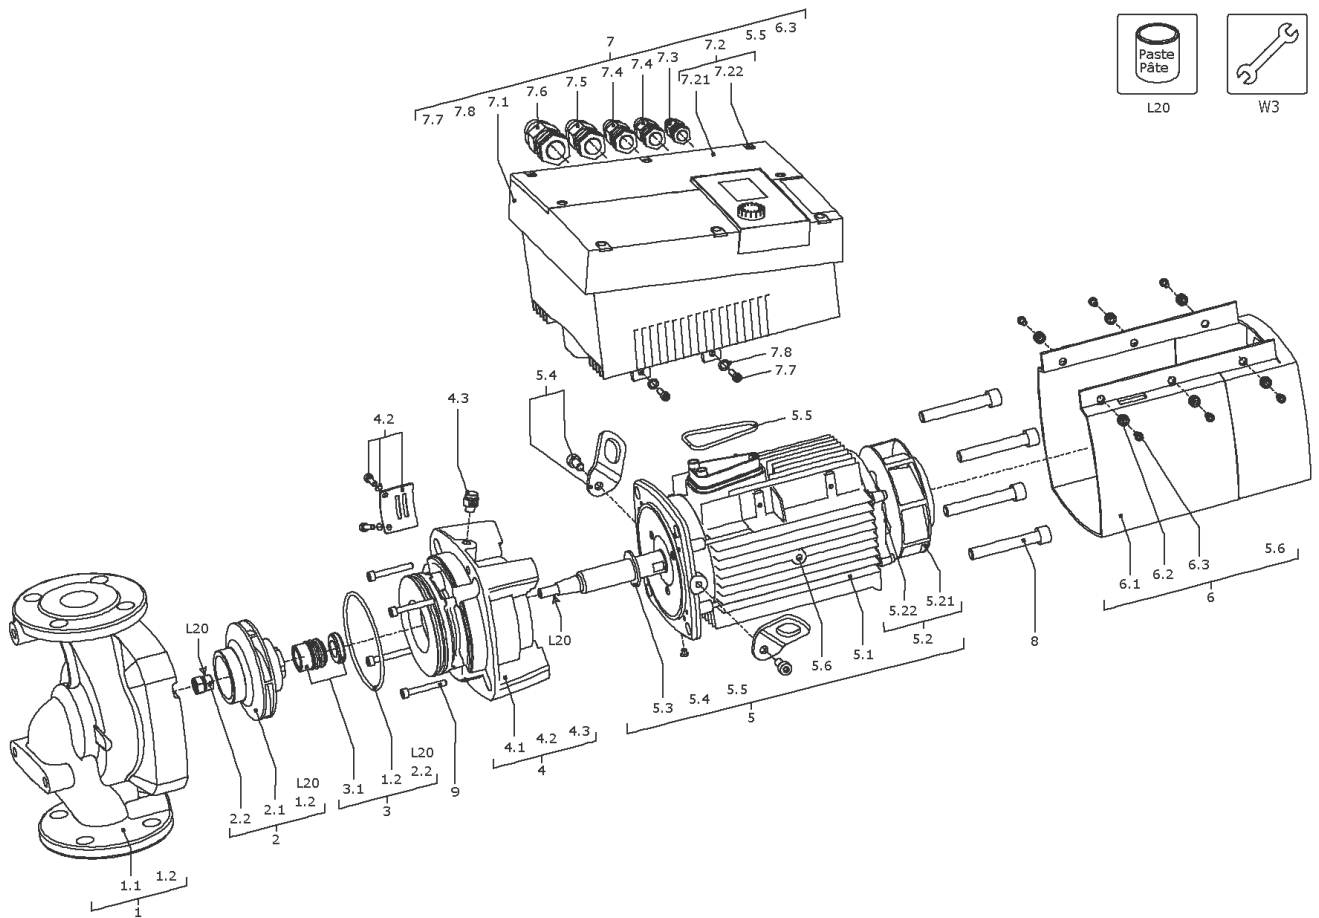

Stratos GIGA 100/1-17/3,2-R1 (2117178)

Item	Article no.	Description	Quantity
1	2143907	PUMP HOUSING I100/150/P215x140 16 KIT	1
1.1		> PUMP HOUSING I100/150/P215x140 16 WILO	1
1.2	2140435	> O-Ring 151,99x3,53 7EP1197 VP.	1
2	2140434	Impeller D.100/153/18 PPS KIT	1
Note: to/bis/á 28.06.2016			
1.2	2140435	> O-Ring 151,99x3,53 7EP1197 VP.	1
2.1		> Impeller D.100/153/18 OL.PPS Fin	1
2.2	2125289	> NUT M10/M16x1 1.4122 VP.	1
L20	2158414	> Weicon Anti-Seize 5g VP.	1
2	2179046	Impeller D.100/153/18 PPS Ack.KIT	1
Note: from/ab/de 29.06.2016			
1.2	2140435	> O-Ring 151,99x3,53 7EP1197 VP.	1
2.1		> Impeller D.100/153/18 OL.PPS Fin	1
2.2	2125289	> NUT M10/M16x1 1.4122 VP.	1
L20	2158414	> Weicon Anti-Seize 5g VP.	1
3	2125211	MECH.SEAL MG12/24 AQ1EGG GIGA KIT	1
1.2	2122290	> O-RING 104,37x3,53 ISO3601B EPDM VP.	1
1.2	2158263	> O-Ring ID.126,59x3,53 EPDM VP.	1
1.2	2140435	> O-Ring 151,99x3,53 7EP1197 VP.	1
2.2	2125289	> NUT M10/M16x1 1.4122 VP.	1
3.1	2127431	> MECHANICAL SEAL MG12/24-G60 AQ1EGG VP.	1
L20	2158414	> Weicon Anti-Seize 5g VP.	1
4	2125102	Lantern Stratos GIGA 100/1-17/3,2 KIT	1
4.1		> Lantern D.164/180x90 P215 FF165 KTL	1
4.2	2147405	> Protecting sheet/Fixing R74/72x27 KIT	1
4.3	2027201	> BLOWGUN R1/8" VP.	1
5	2125074	MOTOR Stratos GIGA 100/1-17/3,2 WILO KIT	1
5.1		> MOTOR 2 FS90L 4,1/2100 Giga	1
5.2	2125228	> Fan wheel FS90 KIT	1
5.21		>> FAN FS90	1
5.22	2125302	>> CORRUGATED SLEEVE RING BN15-514 VP.	1
Note: bis/to/á 30.04.2017			
5.3	2125303	> THROWER D.44/23x3 VP.	1
5.4	2125299	> EYELET/SCREW Stratos GIGA(2 PIECES)	1