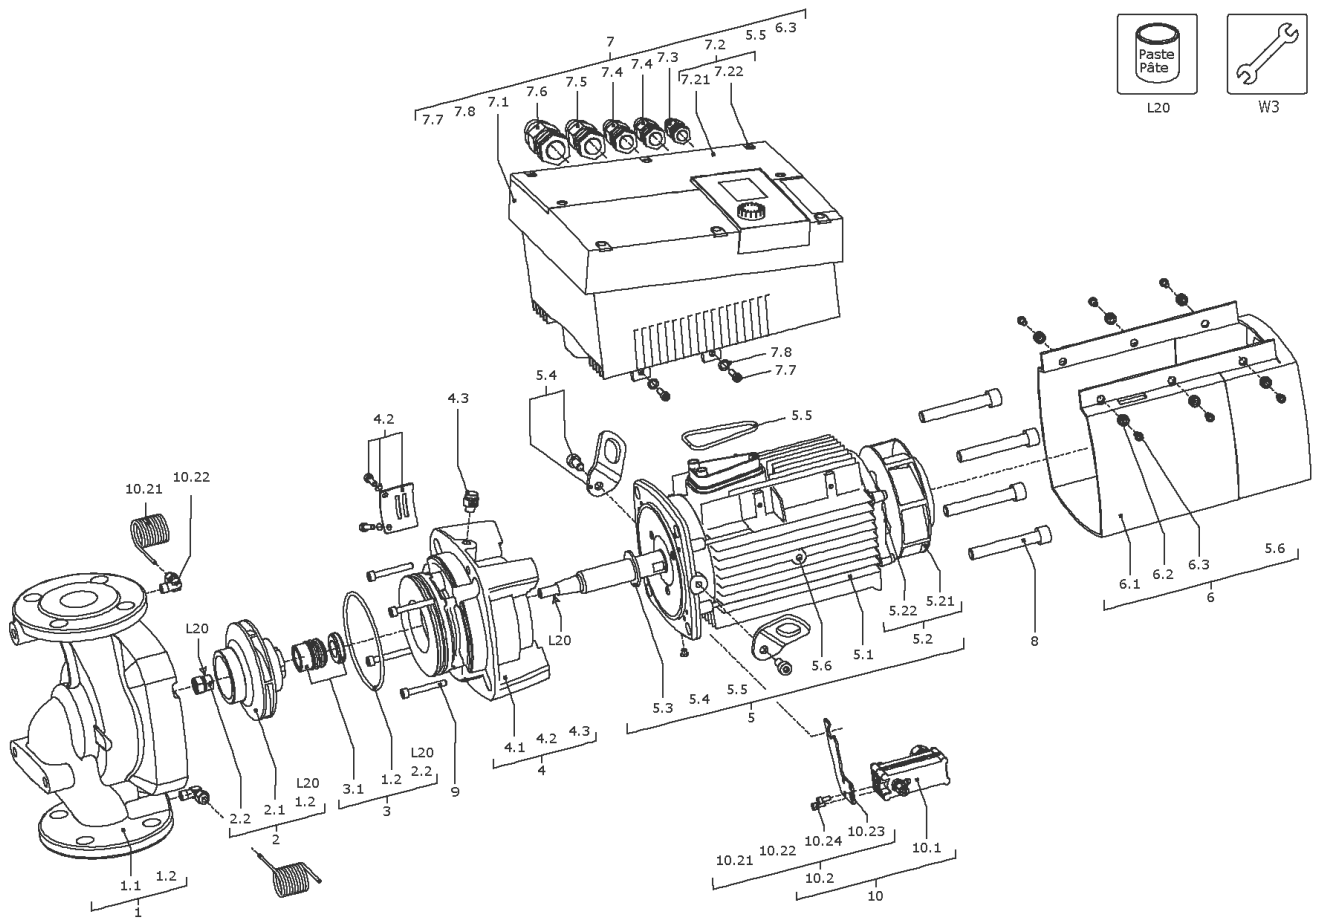

Stratos GIGA 80/1-16/1,9 (2117147)

Item	Article no.	Description	Quantity
1	2147394	Pump housing I80/120/P165x123 16 KIT	1
1.1		> PUMP HOUSING I80/120/P165x123 16 WILO	1
1.2	2158263	> O-Ring ID.126,59x3,53 EPDM VP.	1
2	2147399	Impeller D.82/115/6,9°/18 PPS KIT	1
1.2	2158263	> O-Ring ID.126,59x3,53 EPDM VP.	1
2.1		> Impeller D.82/115/6,9°/18 OL.PPS Fin	1
2.2	2125289	> NUT M10/M16x1 1.4122 VP.	1
L20	2158414	> Weicon Anti-Seize 5g VP.	1
3	2125211	MECH.SEAL MG12/24 AQ1EGG GIGA KIT	1
1.2	2122290	> O-RING 104,37x3,53 ISO3601B EPDM VP.	1
1.2	2158263	> O-Ring ID.126,59x3,53 EPDM VP.	1
1.2	2140435	> O-Ring 151,99x3,53 7EP1197 VP.	1
2.2	2125289	> NUT M10/M16x1 1.4122 VP.	1
3.1	2127431	> MECHANICAL SEAL MG12/24-G60 AQ1EGG VP.	1
L20	2158414	> Weicon Anti-Seize 5g VP.	1
4	2125099	Lantern Stratos GIGA 80/1-16/1,9 KIT	1
4.1		> LANTERN D.143/146x102 FF165 GG KTL	1
4.2	2147405	> Protecting sheet/Fixing R74/72x27 KIT	1
4.3	2027201	> BLOWGUN R1/8" VP.	1
5	2125071	MOTOR STRATOS GIGA 80/1-16/1,9 WILO KIT	1
5.1		> MOTOR 2 FS80L 3,2/3000 Giga	1
5.2	2125301	> FAN WHEEL FS80 KIT	1
5.21		>> FAN FS80	1
5.22	2125302	>> CORRUGATED SLEEVE RING BN15-514 VP.	1
Note: bis/to/á 31.12.2017			
5.3	2125303	> THROWER D.44/23x3 VP.	1
5.4	2125299	> EYELET/SCREW Stratos GIGA(2 PIECES)	1
5.5	2147361	> O-Ring ID.56X4,0 EPDM 70SR. VP.	1
5.6	2125298	> SPACER M8 Stratos GIGA (3 PIECES)	1
6	2125210	FAN HOOD FS80 KIT	1
5.6	2125298	> SPACER M8 Stratos GIGA (3 PIECES)	1
6.1		> FAN HOUSING FS80 RAL9006 HED	1
6.2	2125291	> DAMPING (6 PIECES)	1
6.3	2125304	> SCREW AP40X14/9 (6 PIECES)	1