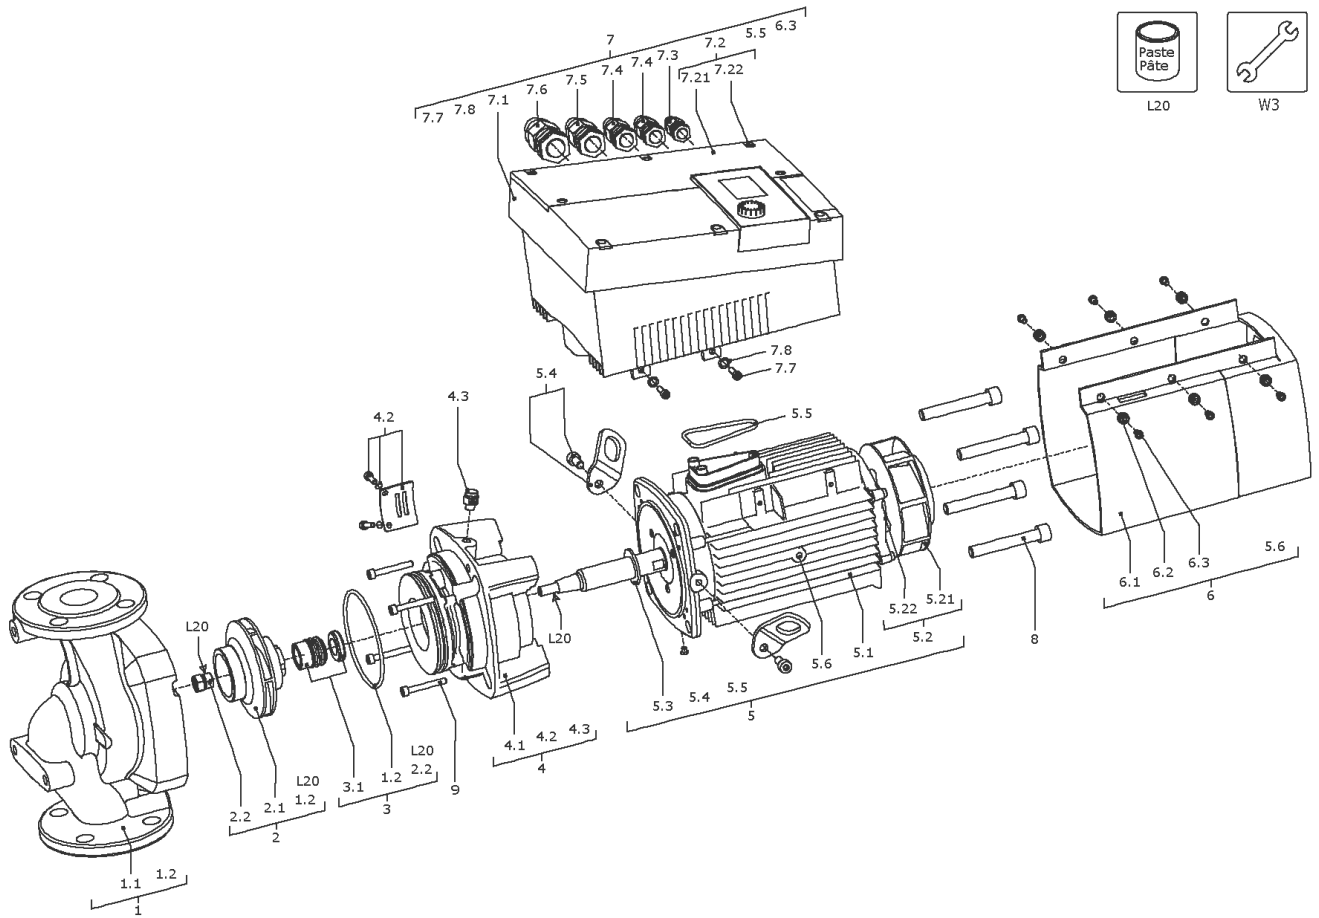

Stratos GIGA 80/1-21/3,0-R1 (2117174)

Item	Article no.	Description	Quantity
1	2147394	Pump housing I80/120/P165x123 16 KIT	1
1.1		> PUMP HOUSING I80/120/P165x123 16 WILO	1
1.2	2158263	> O-Ring ID.126,59x3,53 EPDM VP.	1
2	2147398	Impeller D.82/124,3/6,9°/18 PPS KIT	1
1.2	2158263	> O-Ring ID.126,59x3,53 EPDM VP.	1
2.1		> Impeller D.82/124,3/6,9°/18 OL.PPS Fin	1
2.2	2125289	> NUT M10/M16x1 1.4122 VP.	1
L20	2158414	> Weicon Anti-Seize 5g VP.	1
3	2125211	MECH.SEAL MG12/24 AQ1EGG GIGA KIT	1
1.2	2122290	> O-RING 104,37x3,53 ISO3601B EPDM VP.	1
1.2	2158263	> O-Ring ID.126,59x3,53 EPDM VP.	1
1.2	2140435	> O-Ring 151,99x3,53 7EP1197 VP.	1
2.2	2125289	> NUT M10/M16x1 1.4122 VP.	1
3.1	2127431	> MECHANICAL SEAL MG12/24-G60 AQ1EGG VP.	1
L20	2158414	> Weicon Anti-Seize 5g VP.	1
4	2125098	Lantern Stratos GIGA 80/1-21/3,0 KIT	1
4.1		> LANTERN D.143/146x102 FF165 GG KTL	1
4.2	2147405	> Protecting sheet/Fixing R74/72x27 KIT	1
4.3	2027201	> BLOWGUN R1/8" VP.	1
5	2125070	MOTOR STRATOS GIGA 80/1-21/3,0 WILO KIT	1
5.1		> MOTOR 2 FS80L 3,2/3000 Giga	1
5.2	2125301	> FAN WHEEL FS80 KIT	1
5.21		>> FAN FS80	1
5.22	2125302	>> CORRUGATED SLEEVE RING BN15-514 VP.	1
Note: bis/to/á 31.12.2017			
5.3	2125303	> THROWER D.44/23x3 VP.	1
5.4	2125299	> EYELET/SCREW Stratos GIGA(2 PIECES)	1
5.5	2147361	> O-Ring ID.56X4,0 EPDM 70SR. VP.	1
5.6	2125298	> SPACER M8 Stratos GIGA (3 PIECES)	1
6	2125210	FAN HOOD FS80 KIT	1
5.6	2125298	> SPACER M8 Stratos GIGA (3 PIECES)	1
6.1		> FAN HOUSING FS80 RAL9006 HED	1
6.2	2125291	> DAMPING (6 PIECES)	1
6.3	2125304	> SCREW AP40X14/9 (6 PIECES)	1