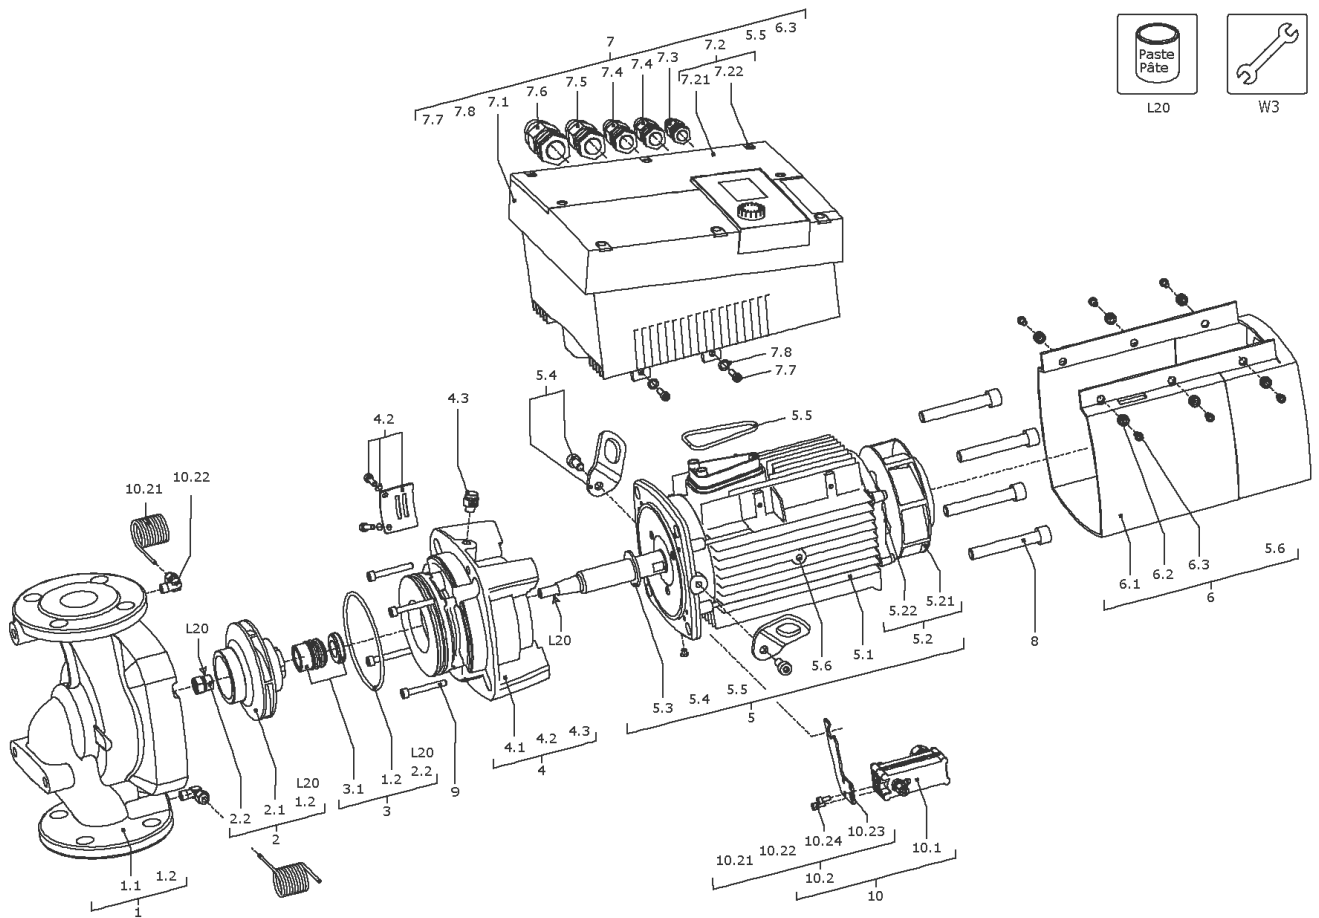

Stratos GIGA 65/1-38/3,8 (2117144)

Item	Article no.	Description	Quantity
1	2122283	PUMP HOUSING I65/105/P165X104 16 KIT	1
1.1		> PUMP HOUSING I65/105/P165X104 16 WILO	1
1.2	2122290	> O-RING 104,37x3,53 ISO3601B EPDM VP.	1
2	2125219	IMPELLER D.62/108/18x13,8 PPS KIT	1
1.2	2122290	> O-RING 104,37x3,53 ISO3601B EPDM VP.	1
2.1		> Impeller D.62/108/18x13,8 Fin	1
2.2	2125289	> NUT M10/M16x1 1.4122 VP.	1
L20	2158414	> Weicon Anti-Seize 5g VP.	1
3	2125211	MECH.SEAL MG12/24 AQ1EGG GIGA KIT	1
1.2	2122290	> O-RING 104,37x3,53 ISO3601B EPDM VP.	1
1.2	2158263	> O-Ring ID.126,59x3,53 EPDM VP.	1
1.2	2140435	> O-Ring 151,99x3,53 7EP1197 VP.	1
2.2	2125289	> NUT M10/M16x1 1.4122 VP.	1
3.1	2127431	> MECHANICAL SEAL MG12/24-G60 AQ1EGG VP.	1
L20	2158414	> Weicon Anti-Seize 5g VP.	1
4	2125096	Lantern Stratos GIGA 65/1-38/3,8 KIT	1
4.1		> LANTERN D.112/140x109 FF165 KTL	1
4.2	2125290	> PROTECTING SHEET/FIXING R53x52x38 KIT	1
4.3	2027201	> BLOWGUN R1/8" VP.	1
5	2125068	MOTOR Stratos GIGA 65/1-38/3,8 WILO KIT	1
5.1		> MOTOR 2 FS80L 4,5/4600 Giga	1
5.2	2125301	> FAN WHEEL FS80 KIT	1
5.21		>> FAN FS80	1
5.22	2125302	>> CORRUGATED SLEEVE RING BN15-514 VP.	1
Note: bis/to/á 31.12.2017			
5.3	2125303	> THROWER D.44/23x3 VP.	1
5.4	2125299	> EYELET/SCREW Stratos GIGA(2 PIECES)	1
5.5	2147361	> O-Ring ID.56X4,0 EPDM 70SR. VP.	1
5.6	2125298	> SPACER M8 Stratos GIGA (3 PIECES)	1
6	2125210	FAN HOOD FS80 KIT	1
5.6	2125298	> SPACER M8 Stratos GIGA (3 PIECES)	1
6.1		> FAN HOUSING FS80 RAL9006 HED	1
6.2	2125291	> DAMPING (6 PIECES)	1
6.3	2125304	> SCREW AP40X14/9 (6 PIECES)	1