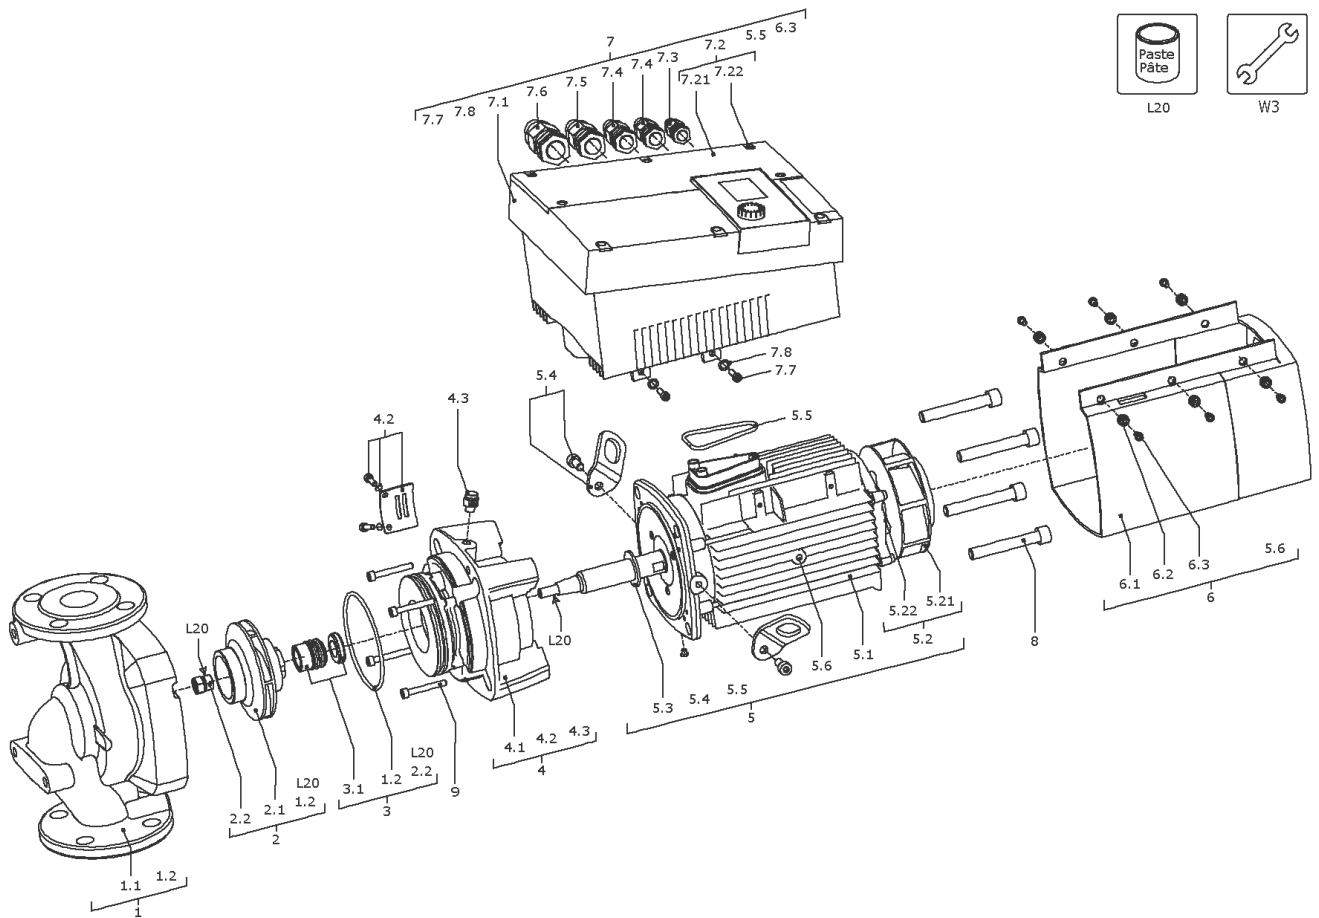

Stratos GIGA 65/1-34/3,0-R1 (2117173)

Item	Article no.	Description	Quantity
1	2122283	PUMP HOUSING I65/105/P165X104 16 KIT	1
1.1		> PUMP HOUSING I65/105/P165X104 16 WILO	1
1.2	2122290	> O-RING 104,37x3,53 ISO3601B EPDM VP.	1
2	2125220	IMPELLER D.62/101/18x13,8 PPS KIT	1
1.2	2122290	> O-RING 104,37x3,53 ISO3601B EPDM VP.	1
2.1		> Impeller D.62/101/18x13,8 Fin	1
2.2	2125289	> NUT M10/M16x1 1.4122 VP.	1
L20	2158414	> Weicon Anti-Seize 5g VP.	1
3	2125211	MECH.SEAL MG12/24 AQ1EGG GIGA KIT	1
1.2	2122290	> O-RING 104,37x3,53 ISO3601B EPDM VP.	1
1.2	2158263	> O-Ring ID.126,59x3,53 EPDM VP.	1
1.2	2140435	> O-Ring 151,99x3,53 7EP1197 VP.	1
2.2	2125289	> NUT M10/M16x1 1.4122 VP.	1
3.1	2127431	> MECHANICAL SEAL MG12/24-G60 AQ1EGG VP.	1
L20	2158414	> Weicon Anti-Seize 5g VP.	1
4	2125097	Lantern Stratos GIGA 65/1-34/3,0 KIT	1
4.1		> LANTERN D.112/140x109 FF165 KTL	1
4.2	2125290	> PROTECTING SHEET/FIXING R53x52x38 KIT	1
4.3	2027201	> BLOWGUN R1/8" VP.	1
5	2125069	MOTOR Stratos GIGA 65/1-34/3,0 WILO KIT	1
5.1		> MOTOR 2 FS80L 4,5/4600 Giga	1
5.2	2125301	> FAN WHEEL FS80 KIT	1
5.21		>> FAN FS80	1
5.22	2125302	>> CORRUGATED SLEEVE RING BN15-514 VP.	1
Note: bis/to/á 31.12.2017			
5.3	2125303	> THROWER D.44/23x3 VP.	1
5.4	2125299	> EYELET/SCREW Stratos GIGA(2 PIECES)	1
5.5	2147361	> O-Ring ID.56X4,0 EPDM 70SR. VP.	1
5.6	2125298	> SPACER M8 Stratos GIGA (3 PIECES)	1
6	2125210	FAN HOOD FS80 KIT	1
5.6	2125298	> SPACER M8 Stratos GIGA (3 PIECES)	1
6.1		> FAN HOUSING FS80 RAL9006 HED	1
6.2	2125291	> DAMPING (6 PIECES)	1
6.3	2125304	> SCREW AP40X14/9 (6 PIECES)	1