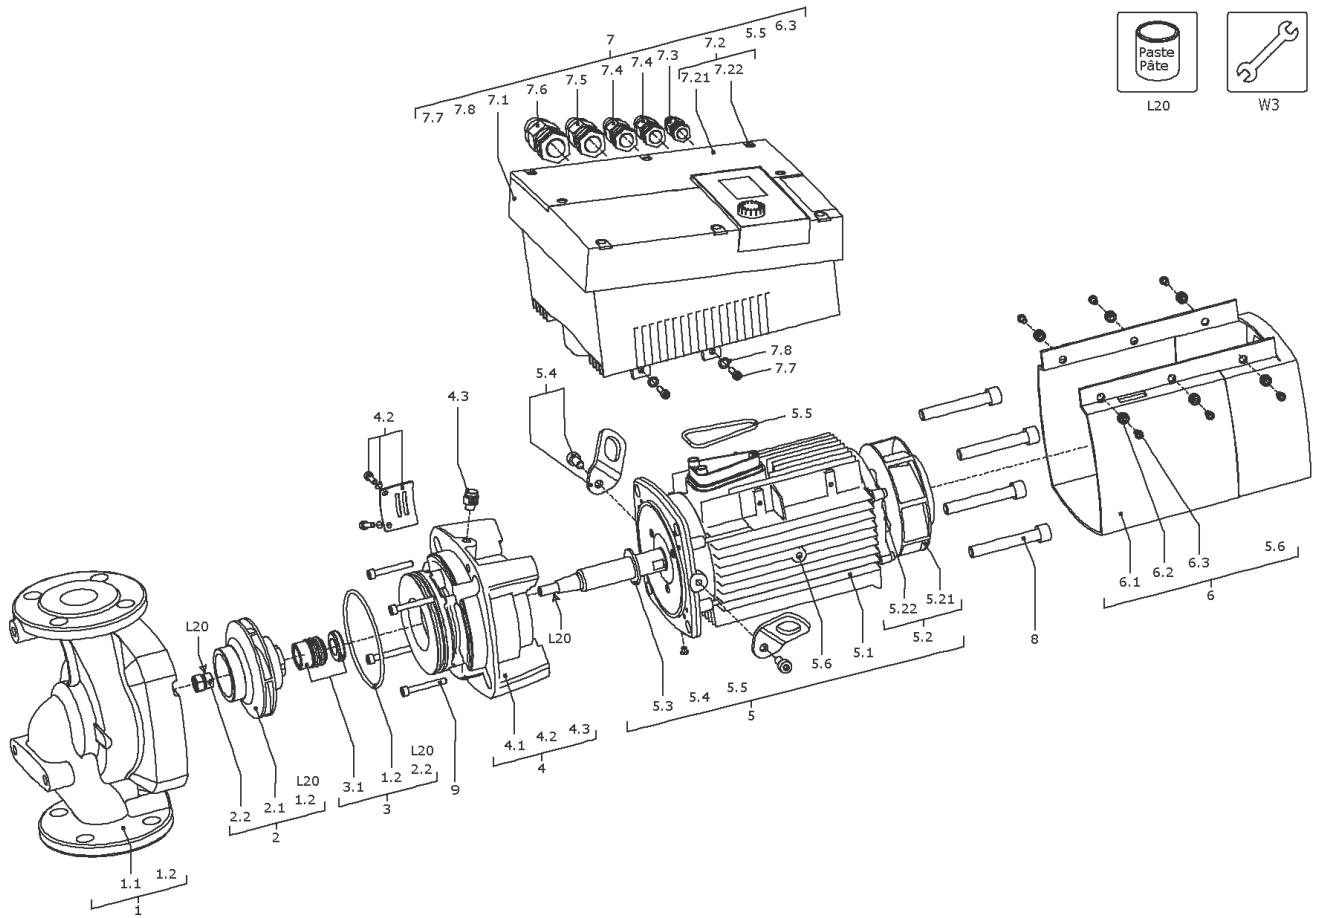

Stratos GIGA 65/1-12/1,2-R1 (2117167)

Item	Article no.	Description	Quantity
1	2122281	PUMP HOUSING I65/105/P165X118 16 KIT	1
1.1		> PUMP HOUSING I65/105/P165X118 16 WILO	1
1.2	2122290	> O-RING 104,37x3,53 ISO3601B EPDM VP.	1
2	2125217	IMPELLER D.73/109/18x16,5 PPS KIT	1
1.2	2122290	> O-RING 104,37x3,53 ISO3601B EPDM VP.	1
2.1		> IMPELLER D.73/109/18 PPS fin	1
2.2	2125289	> NUT M10/M16x1 1.4122 VP.	1
L20	2158414	> Weicon Anti-Seize 5g VP.	1
3	2125211	MECH.SEAL MG12/24 AQ1EGG GIGA KIT	1
1.2	2122290	> O-RING 104,37x3,53 ISO3601B EPDM VP.	1
1.2	2158263	> O-Ring ID.126,59x3,53 EPDM VP.	1
1.2	2140435	> O-Ring 151,99x3,53 7EP1197 VP.	1
2.2	2125289	> NUT M10/M16x1 1.4122 VP.	1
3.1	2127431	> MECHANICAL SEAL MG12/24-G60 AQ1EGG VP.	1
L20	2158414	> Weicon Anti-Seize 5g VP.	1
4	2125091	Lantern Stratos GIGA 65/1-12/1,2 KIT	1
4.1		> LANTERN D.112/140x103 FF165 KTL	1
4.2	2125290	> PROTECTING SHEET/FIXING R53x52x38 KIT	1
4.3	2027201	> BLOWGUN R1/8" VP.	1
5	2125063	MOTOR STRATOS GIGA 65/1-12/1,2 WILO KIT	1
5.1		> MOTOR 2 FS80L 3,2/3000 Giga	1
5.2	2125301	> FAN WHEEL FS80 KIT	1
5.21		>> FAN FS80	1
5.22	2125302	>> CORRUGATED SLEEVE RING BN15-514 VP.	1
Note: bis/to/á 31.12.2017			
5.3	2125303	> THROWER D.44/23x3 VP.	1
5.4	2125299	> EYELET/SCREW Stratos GIGA(2 PIECES)	1
5.5	2147361	> O-Ring ID.56X4,0 EPDM 70SR. VP.	1
5.6	2125298	> SPACER M8 Stratos GIGA (3 PIECES)	1
6	2125210	FAN HOOD FS80 KIT	1
5.6	2125298	> SPACER M8 Stratos GIGA (3 PIECES)	1
6.1		> FAN HOUSING FS80 RAL9006 HED	1
6.2	2125291	> DAMPING (6 PIECES)	1
6.3	2125304	> SCREW AP40X14/9 (6 PIECES)	1