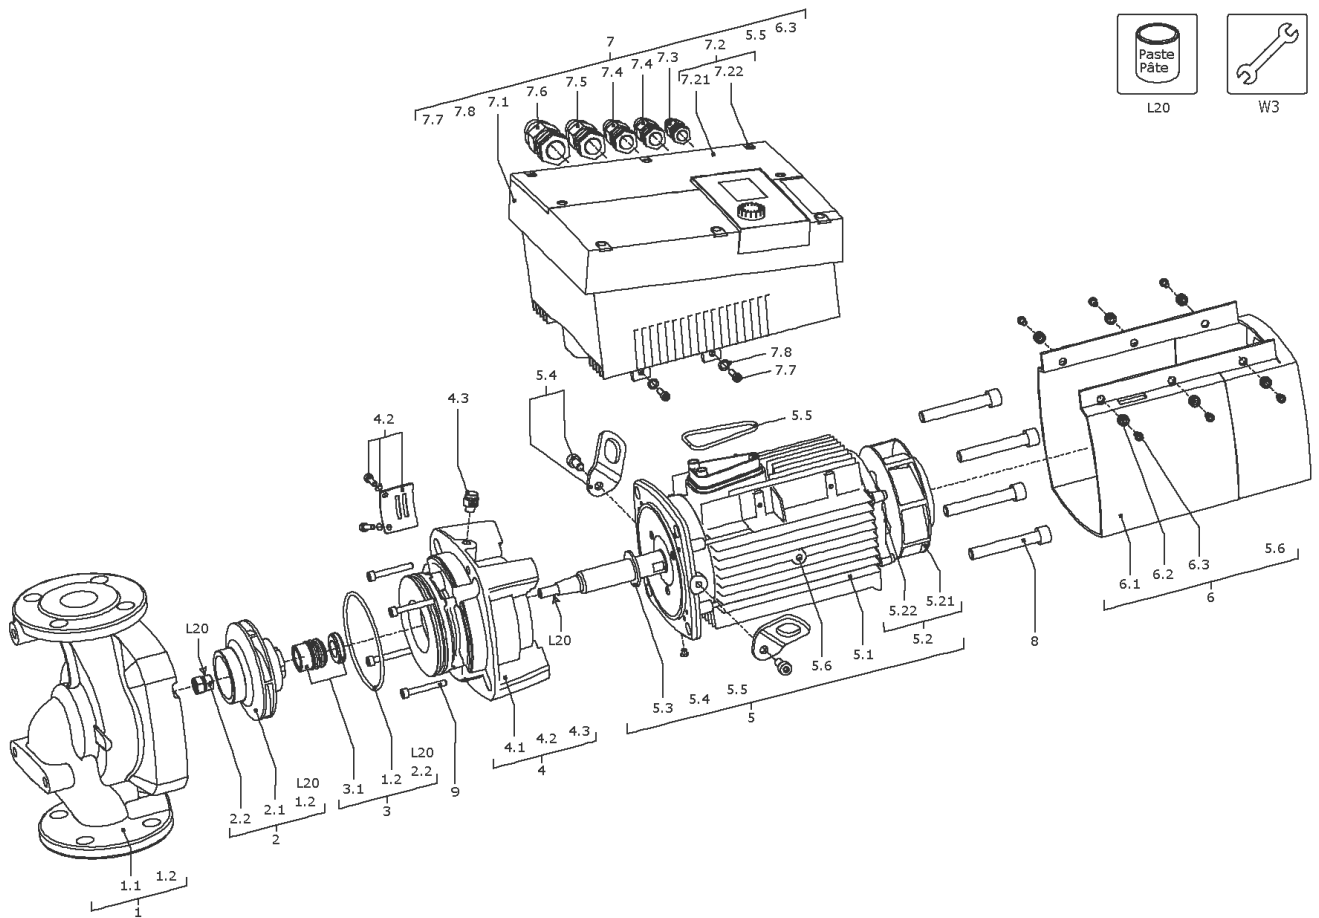

Stratos GIGA 65/1-27/3,0-R1 (2117169)

Item	Article no.	Description	Quantity
1	2122282	PUMP HOUSING I65/90/P165X113 16 KIT	1
1.1		> PUMP HOUSING I65/90/P165X113 16 WILO	1
1.2	2122290	> O-RING 104,37x3,53 ISO3601B EPDM VP.	1
2	2125218	IMPELLER D.64/95/18x14 PPS KIT	1
1.2	2122290	> O-RING 104,37x3,53 ISO3601B EPDM VP.	1
2.1		> IMPELLER D.64/95/18 PPS Fin	1
2.2	2125289	> NUT M10/M16x1 1.4122 VP.	1
L20	2158414	> Weicon Anti-Seize 5g VP.	1
3	2125211	MECH.SEAL MG12/24 AQ1EGG GIGA KIT	1
1.2	2122290	> O-RING 104,37x3,53 ISO3601B EPDM VP.	1
1.2	2158263	> O-Ring ID.126,59x3,53 EPDM VP.	1
1.2	2140435	> O-Ring 151,99x3,53 7EP1197 VP.	1
2.2	2125289	> NUT M10/M16x1 1.4122 VP.	1
3.1	2127431	> MECHANICAL SEAL MG12/24-G60 AQ1EGG VP.	1
L20	2158414	> Weicon Anti-Seize 5g VP.	1
4	2125093	Lantern Stratos GIGA 65/1-27/3,0 KIT	1
4.1		> LANTERN D.112/140x103 FF165 KTL	1
4.2	2125290	> PROTECTING SHEET/FIXING R53x52x38 KIT	1
4.3	2027201	> BLOWGUN R1/8" VP.	1
5	2125065	MOTOR STRATOS GIGA 65/1-27/3,0 WILO KIT	1
5.1		> MOTOR 2 FS80L 4,5/4600 Giga	1
5.2	2125301	> FAN WHEEL FS80 KIT	1
5.21		>> FAN FS80	1
5.22	2125302	>> CORRUGATED SLEEVE RING BN15-514 VP.	1
Note: bis/to/á 31.12.2017			
5.3	2125303	> THROWER D.44/23x3 VP.	1
5.4	2125299	> EYELET/SCREW Stratos GIGA(2 PIECES)	1
5.5	2147361	> O-Ring ID.56X4,0 EPDM 70SR. VP.	1
5.6	2125298	> SPACER M8 Stratos GIGA (3 PIECES)	1
6	2125210	FAN HOOD FS80 KIT	1
5.6	2125298	> SPACER M8 Stratos GIGA (3 PIECES)	1
6.1		> FAN HOUSING FS80 RAL9006 HED	1
6.2	2125291	> DAMPING (6 PIECES)	1
6.3	2125304	> SCREW AP40X14/9 (6 PIECES)	1