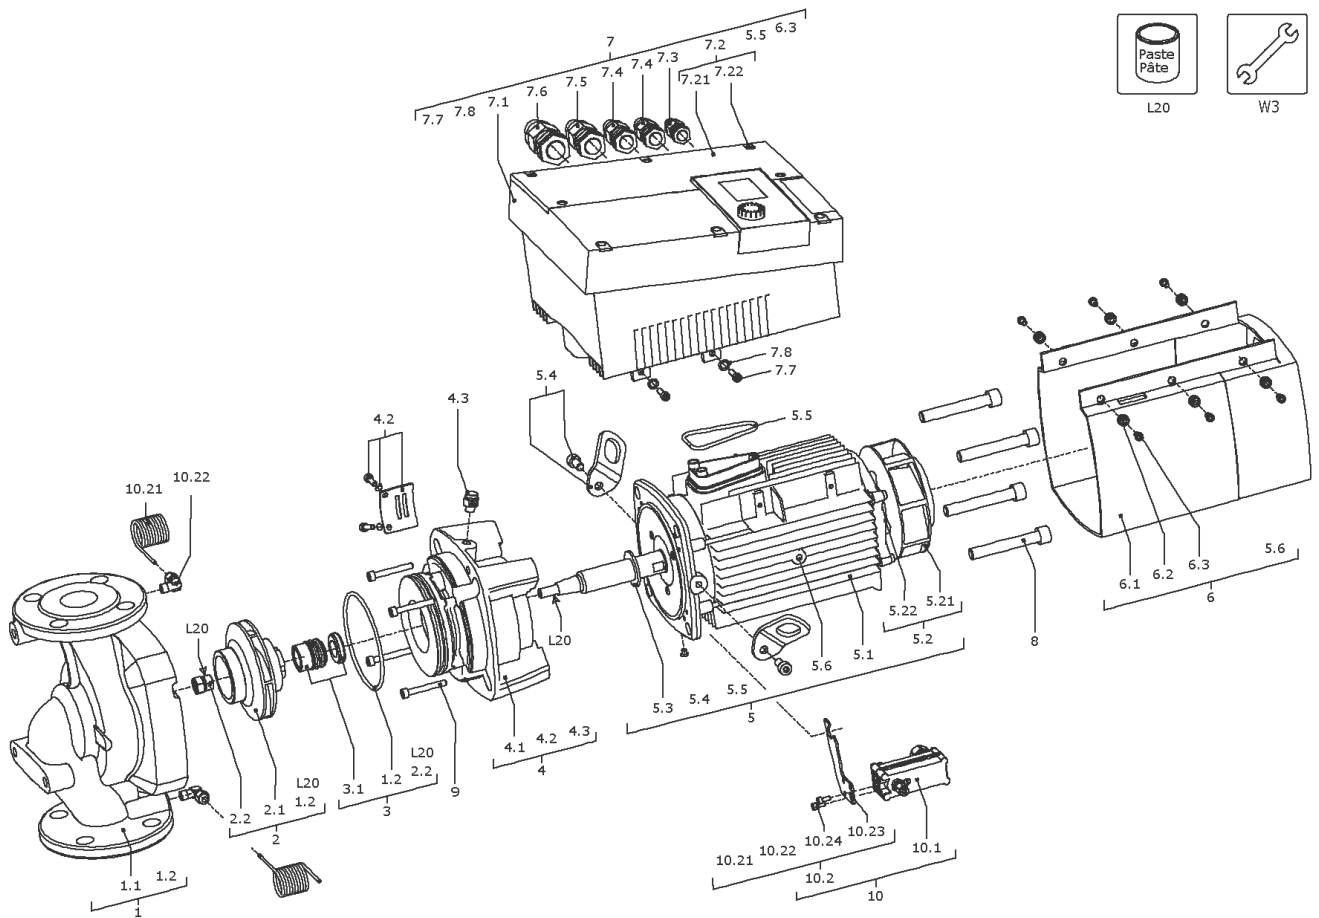

Stratos GIGA 80/1-32/3,8 (2117149)

Item	Article no.	Description	Quantity
1	2147395	Pump housing I80/120/P215x117 16 KIT	1
1.1		> PUMP HOUSING I80/120/P215x117 16 WILO	1
1.2	2158263	> O-Ring ID.126,59x3,53 EPDM VP.	1
2	2147401	Impeller D.77/119/18 PPS KIT	1
1.2	2158263	> O-Ring ID.126,59x3,53 EPDM VP.	1
2.1		> Impeller D.77/119/18 OL.PPS Fin	1
2.2	2125289	> NUT M10/M16x1 1.4122 VP.	1
L20	2158414	> Weicon Anti-Seize 5g VP.	1
3	2125211	MECH.SEAL MG12/24 AQ1EGG GIGA KIT	1
1.2	2122290	> O-RING 104,37x3,53 ISO3601B EPDM VP.	1
1.2	2158263	> O-Ring ID.126,59x3,53 EPDM VP.	1
1.2	2140435	> O-Ring 151,99x3,53 7EP1197 VP.	1
2.2	2125289	> NUT M10/M16x1 1.4122 VP.	1
3.1	2127431	> MECHANICAL SEAL MG12/24-G60 AQ1EGG VP.	1
L20	2158414	> Weicon Anti-Seize 5g VP.	1
4	2125101	Lantern Stratos GIGA 80/1-32/3,8 KIT	1
4.1		> LANTERN D.136/180x95 P215 FF165 KTL	1
4.2	2147405	> Protecting sheet/Fixing R74/72x27 KIT	1
4.3	2027201	> BLOWGUN R1/8" VP.	1
5	2125073	MOTOR Stratos GIGA 80/1-32/3,8 WILO KIT	1
5.1		> MOTOR 2 FS90L 5,5/2900 Giga	1
5.2	2125228	> Fan wheel FS90 KIT	1
5.21		>> FAN FS90	1
5.22	2125302	>> CORRUGATED SLEEVE RING BN15-514 VP.	1
Note: bis/to/á 30.04.2017			
5.3	2125303	> THROWER D.44/23x3 VP.	1
5.4	2125299	> EYELET/SCREW Stratos GIGA(2 PIECES)	1
5.5	2147361	> O-Ring ID.56X4,0 EPDM 70SR. VP.	1
5.6	2125298	> SPACER M8 Stratos GIGA (3 PIECES)	1
6	2147407	Fan hood FS90 long KIT	1
5.6	2125298	> SPACER M8 Stratos GIGA (3 PIECES)	1
6.1		> Fan hood FS90 long HED 9006	1
6.2	2125291	> DAMPING (6 PIECES)	1
6.3	2125304	> SCREW AP40X14/9 (6 PIECES)	1