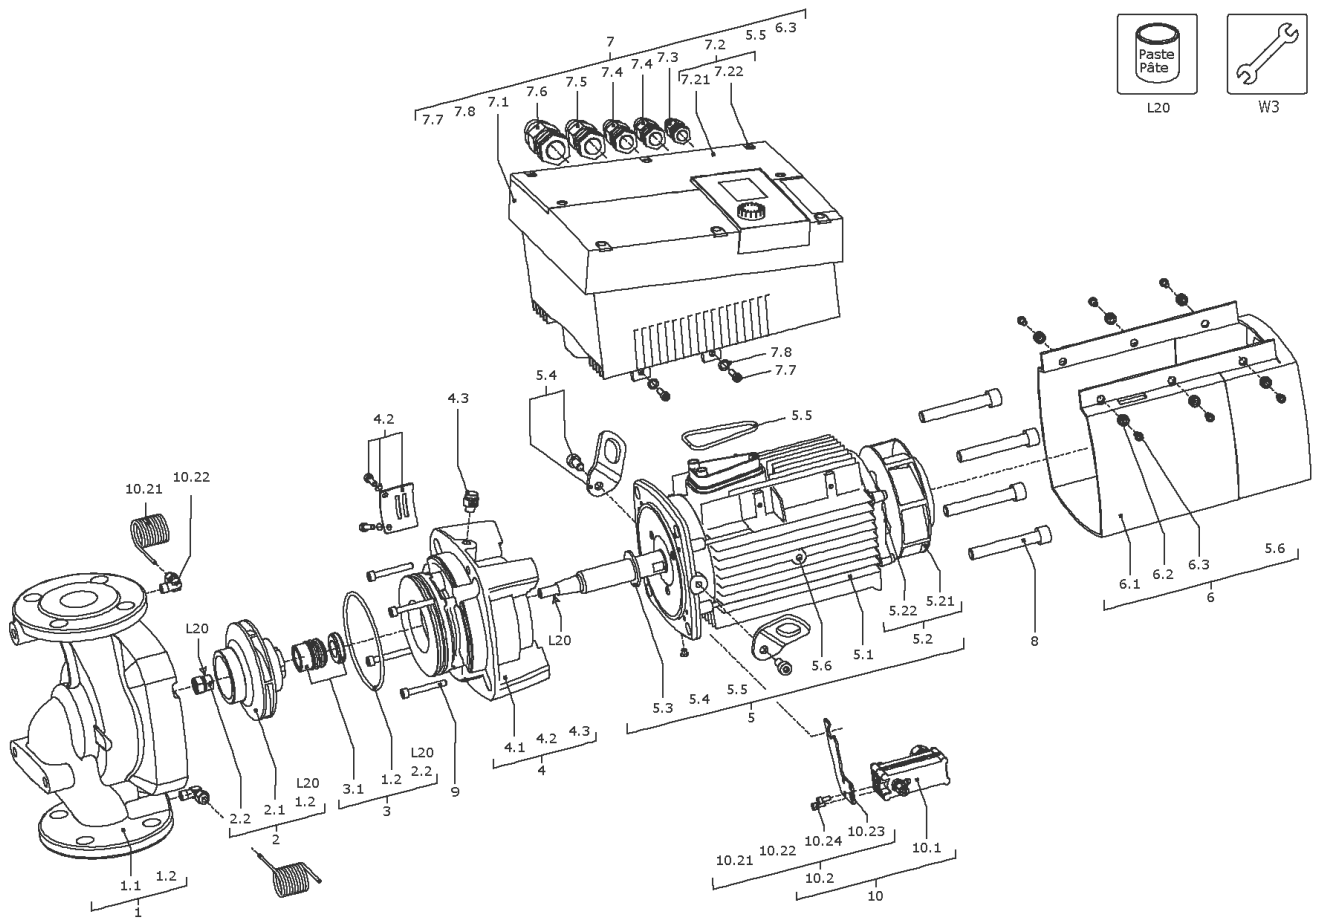

Stratos GIGA 80/1-32/4,1 (2170133)

Item	Article no.	Description	Quantity
1	2147395	Pump housing I80/120/P215x117 16 KIT	1
1.1		> PUMP HOUSING I80/120/P215x117 16 WILO	1
1.2	2158263	> O-Ring ID.126,59x3,53 EPDM VP.	1
2	2147401	Impeller D.77/119/18 PPS KIT	1
1.2	2158263	> O-Ring ID.126,59x3,53 EPDM VP.	1
2.1		> Impeller D.77/119/18 OL.PPS Fin	1
2.2	2125289	> NUT M10/M16x1 1.4122 VP.	1
L20	2158414	> Weicon Anti-Seize 5g VP.	1
3	2125211	MECH.SEAL MG12/24 AQ1EGG GIGA KIT	1
1.2	2122290	> O-RING 104,37x3,53 ISO3601B EPDM VP.	1
1.2	2158263	> O-Ring ID.126,59x3,53 EPDM VP.	1
1.2	2140435	> O-Ring 151,99x3,53 7EP1197 VP.	1
2.2	2125289	> NUT M10/M16x1 1.4122 VP.	1
3.1	2127431	> MECHANICAL SEAL MG12/24-G60 AQ1EGG VP.	1
L20	2158414	> Weicon Anti-Seize 5g VP.	1
4	2170861	Lantern Stratos GIGA-I/D 80/1-32/4,1 KIT	1
4.1		> LANTERN D.136/180x95 P215 FF165 KTL	1
4.2	2147405	> Protecting sheet/Fixing R74/72x27 KIT	1
4.3	2027201	> BLOWGUN R1/8" VP.	1
5	2170805	Motor Stratos GIGA-I/D 80/1-32/4,1 KIT	1
5.1		> MOTOR 2 FS90L 5,5/2900 Giga	1
5.2	2125228	> Fan wheel FS90 KIT	1
5.21		>> FAN FS90	1
5.22	2125302	>> CORRUGATED SLEEVE RING BN15-514 VP.	1
Note: bis/to/á 30.04.2017			
5.3	2125303	> THROWER D.44/23x3 VP.	1
5.4	2125299	> EYELET/SCREW Stratos GIGA(2 PIECES)	1
5.5	2147361	> O-Ring ID.56X4,0 EPDM 70SR. VP.	1
5.6	2125298	> SPACER M8 Stratos GIGA (3 PIECES)	1
6	2147407	Fan hood FS90 long KIT	1
5.6	2125298	> SPACER M8 Stratos GIGA (3 PIECES)	1
6.1		> Fan hood FS90 long HED 9006	1
6.2	2125291	> DAMPING (6 PIECES)	1
6.3	2125304	> SCREW AP40X14/9 (6 PIECES)	1