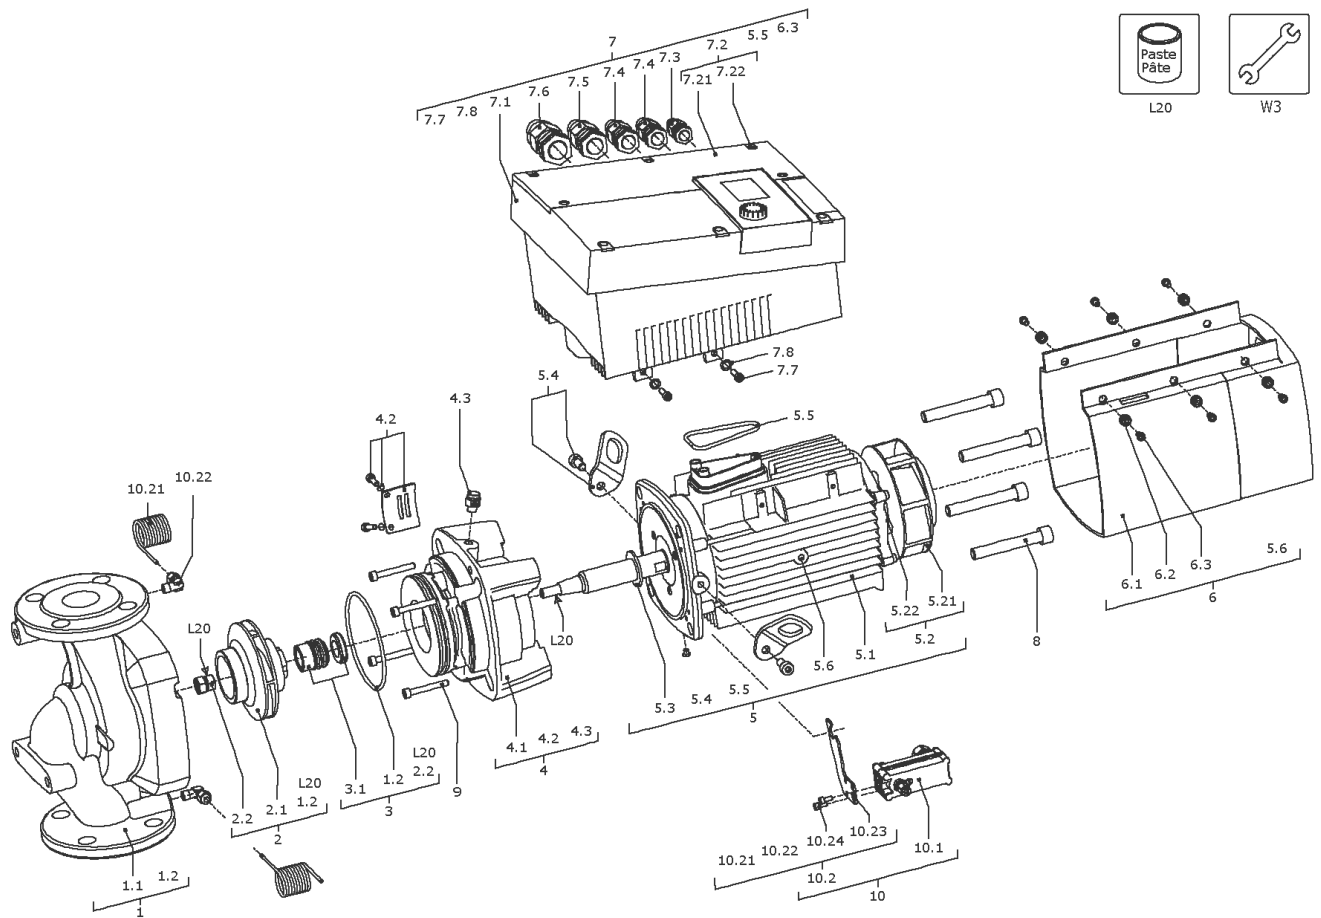

Stratos GIGA 65/1-8/0,6 (2117140)

Item	Article no.	Description	Quantity
1	2122281	PUMP HOUSING I65/105/P165X118 16 KIT	1
1.1		> PUMP HOUSING I65/105/P165X118 16 WILO	1
1.2	2122290	> O-RING 104,37x3,53 ISO3601B EPDM VP.	1
2	2125217	IMPELLER D.73/109/18x16,5 PPS KIT	1
1.2	2122290	> O-RING 104,37x3,53 ISO3601B EPDM VP.	1
2.1		> IMPELLER D.73/109/18 PPS fin	1
2.2	2125289	> NUT M10/M16x1 1.4122 VP.	1
L20	2158414	> Weicon Anti-Seize 5g VP.	1
3	2125211	MECH.SEAL MG12/24 AQ1EGG GIGA KIT	1
1.2	2122290	> O-RING 104,37x3,53 ISO3601B EPDM VP.	1
1.2	2158263	> O-Ring ID.126,59x3,53 EPDM VP.	1
1.2	2140435	> O-Ring 151,99x3,53 7EP1197 VP.	1
2.2	2125289	> NUT M10/M16x1 1.4122 VP.	1
3.1	2127431	> MECHANICAL SEAL MG12/24-G60 AQ1EGG VP.	1
L20	2158414	> Weicon Anti-Seize 5g VP.	1
4	2125092	Lantern Stratos GIGA 65/1-8/0,6 KIT	1
4.1		> LANTERN D.112/140x103 FF165 KTL	1
4.2	2125290	> PROTECTING SHEET/FIXING R53x52x38 KIT	1
4.3	2027201	> BLOWGUN R1/8" VP.	1
5	2125064	MOTOR STRATOS GIGA 65/1-8/0,6 WILO KIT	1
5.1		> MOTOR 2 FS80L 3,2/3000 Giga	1
5.2	2125301	> FAN WHEEL FS80 KIT	1
5.21		>> FAN FS80	1
5.22	2125302	>> CORRUGATED SLEEVE RING BN15-514 VP.	1
Note: bis/to/á 31.12.2017			
5.3	2125303	> THROWER D.44/23x3 VP.	1
5.4	2125299	> EYELET/SCREW Stratos GIGA(2 PIECES)	1
5.5	2147361	> O-Ring ID.56X4,0 EPDM 70SR. VP.	1
5.6	2125298	> SPACER M8 Stratos GIGA (3 PIECES)	1
6	2125210	FAN HOOD FS80 KIT	1
5.6	2125298	> SPACER M8 Stratos GIGA (3 PIECES)	1
6.1		> FAN HOUSING FS80 RAL9006 HED	1
6.2	2125291	> DAMPING (6 PIECES)	1
6.3	2125304	> SCREW AP40X14/9 (6 PIECES)	1