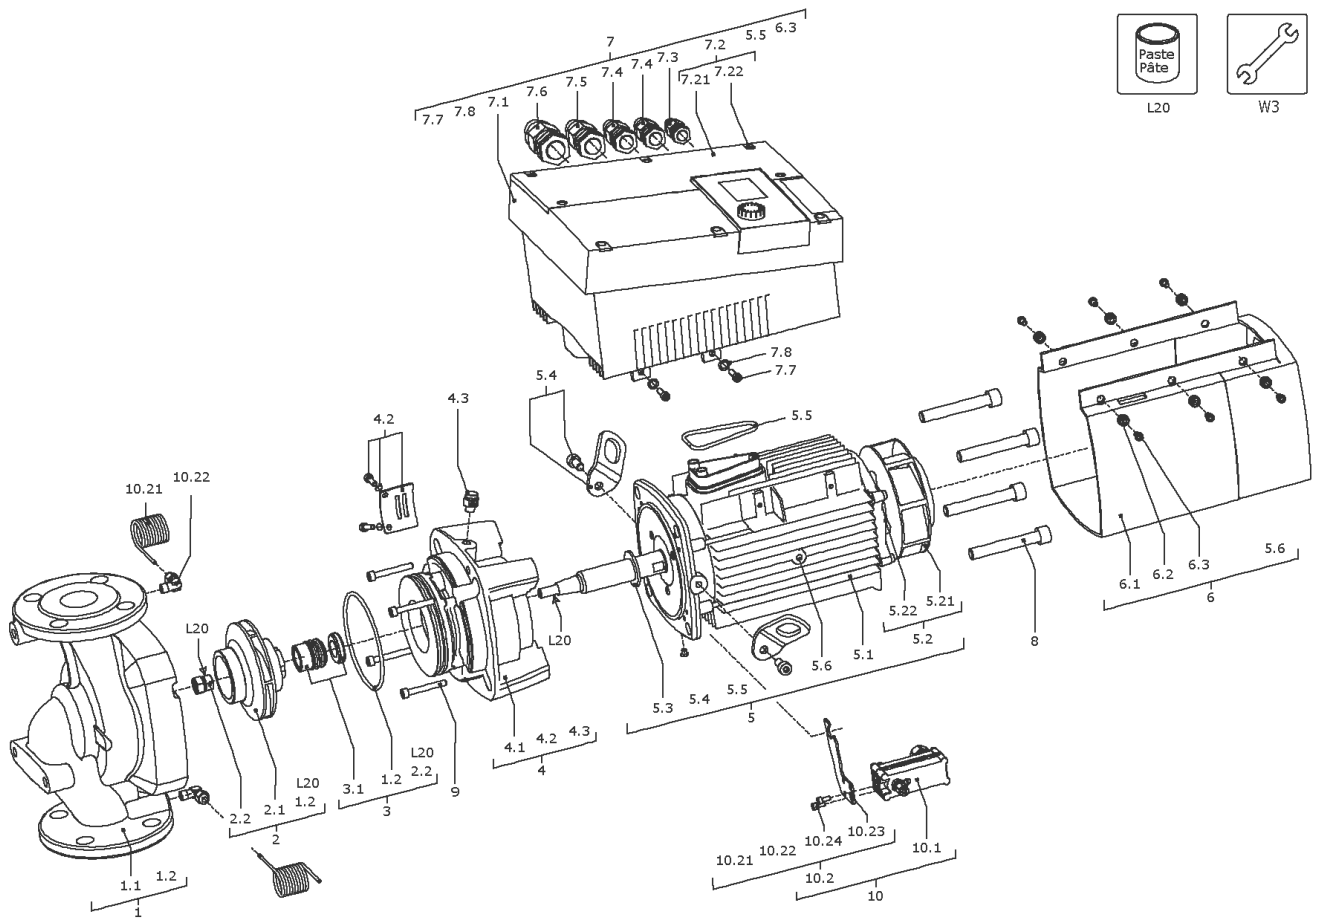

Stratos GIGA 80/1-21/3,0 (2117146)

Item	Article no.	Description	Quantity
1	2147394	Pump housing I80/120/P165x123 16 KIT	1
1.1		> PUMP HOUSING I80/120/P165x123 16 WILO	1
1.2	2158263	> O-Ring ID.126,59x3,53 EPDM VP.	1
2	2147398	Impeller D.82/124,3/6,9°/18 PPS KIT	1
1.2	2158263	> O-Ring ID.126,59x3,53 EPDM VP.	1
2.1		> Impeller D.82/124,3/6,9°/18 OL.PPS Fin	1
2.2	2125289	> NUT M10/M16x1 1.4122 VP.	1
L20	2158414	> Weicon Anti-Seize 5g VP.	1
3	2125211	MECH.SEAL MG12/24 AQ1EGG GIGA KIT	1
1.2	2122290	> O-RING 104,37x3,53 ISO3601B EPDM VP.	1
1.2	2158263	> O-Ring ID.126,59x3,53 EPDM VP.	1
1.2	2140435	> O-Ring 151,99x3,53 7EP1197 VP.	1
2.2	2125289	> NUT M10/M16x1 1.4122 VP.	1
3.1	2127431	> MECHANICAL SEAL MG12/24-G60 AQ1EGG VP.	1
L20	2158414	> Weicon Anti-Seize 5g VP.	1
4	2125098	Lantern Stratos GIGA 80/1-21/3,0 KIT	1
4.1		> LANTERN D.143/146x102 FF165 GG KTL	1
4.2	2147405	> Protecting sheet/Fixing R74/72x27 KIT	1
4.3	2027201	> BLOWGUN R1/8" VP.	1
5	2125070	MOTOR STRATOS GIGA 80/1-21/3,0 WILO KIT	1
5.1		> MOTOR 2 FS80L 3,2/3000 Giga	1
5.2	2125301	> FAN WHEEL FS80 KIT	1
5.21		>> FAN FS80	1
5.22	2125302	>> CORRUGATED SLEEVE RING BN15-514 VP.	1
Note: bis/to/á 31.12.2017			
5.3	2125303	> THROWER D.44/23x3 VP.	1
5.4	2125299	> EYELET/SCREW Stratos GIGA(2 PIECES)	1
5.5	2147361	> O-Ring ID.56X4,0 EPDM 70SR. VP.	1
5.6	2125298	> SPACER M8 Stratos GIGA (3 PIECES)	1
6	2125210	FAN HOOD FS80 KIT	1
5.6	2125298	> SPACER M8 Stratos GIGA (3 PIECES)	1
6.1		> FAN HOUSING FS80 RAL9006 HED	1
6.2	2125291	> DAMPING (6 PIECES)	1
6.3	2125304	> SCREW AP40X14/9 (6 PIECES)	1