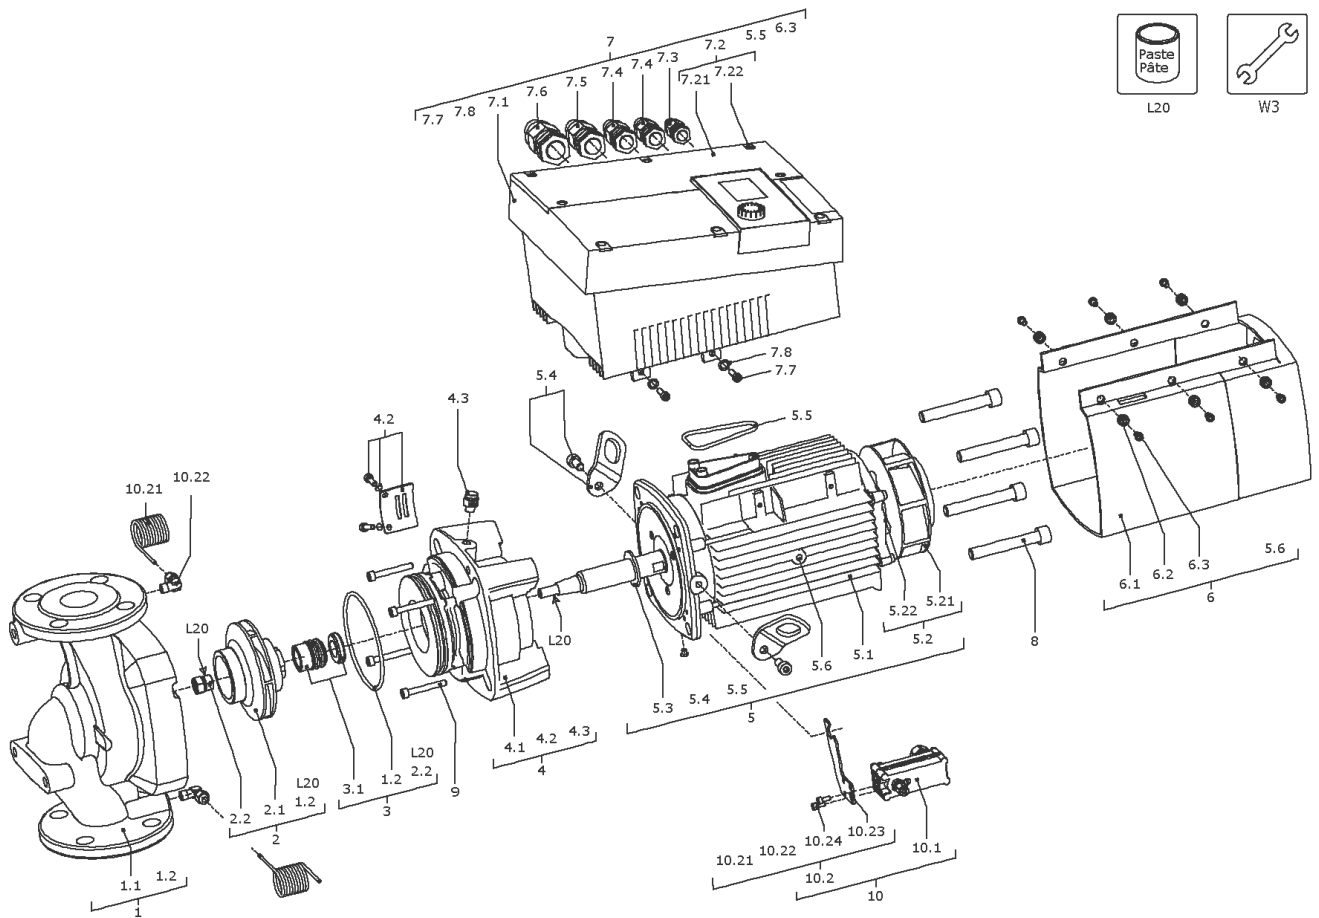

Stratos GIGA 80/1-37/5,0 (2117148)

Item	Article no.	Description	Quantity
1	2147395	Pump housing I80/120/P215x117 16 KIT	1
1.1		> PUMP HOUSING I80/120/P215x117 16 WILO	1
1.2	2158263	> O-Ring ID.126,59x3,53 EPDM VP.	1
2	2147400	Impeller D.77/127/18 PPS KIT	1
1.2	2158263	> O-Ring ID.126,59x3,53 EPDM VP.	1
2.1		> Impeller D.77/127/18 OL.PPS Fin	1
2.2	2125289	> NUT M10/M16x1 1.4122 VP.	1
L20	2158414	> Weicon Anti-Seize 5g VP.	1
3	2125211	MECH.SEAL MG12/24 AQ1EGG GIGA KIT	1
1.2	2122290	> O-RING 104,37x3,53 ISO3601B EPDM VP.	1
1.2	2158263	> O-Ring ID.126,59x3,53 EPDM VP.	1
1.2	2140435	> O-Ring 151,99x3,53 7EP1197 VP.	1
2.2	2125289	> NUT M10/M16x1 1.4122 VP.	1
3.1	2127431	> MECHANICAL SEAL MG12/24-G60 AQ1EGG VP.	1
L20	2158414	> Weicon Anti-Seize 5g VP.	1
4	2125100	Lantern Stratos GIGA 80/1-37/5,0 KIT	1
4.1		> Lantern D.136/180x95 FF215 KTL	1
4.2	2147405	> Protecting sheet/Fixing R74/72x27 KIT	1
4.3	2027201	> BLOWGUN R1/8" VP.	1
5	2125072	MOTOR Stratos GIGA 80/1-37/5,0 WILO KIT	1
5.1		> MOTOR 2 FS100S 8,0/2800 Giga	1
5.2	2147406	> Fan FS100 KIT	1
5.21		>> FAN FS100	1
5.22	2125302	>> CORRUGATED SLEEVE RING BN15-514 VP.	1
Note: bis/to/á 31.07.2017			
5.3	2125303	> THROWER D.44/23x3 VP.	1
5.4	2125299	> EYELET/SCREW Stratos GIGA(2 PIECES)	1
5.5	2147361	> O-Ring ID.56X4,0 EPDM 70SR. VP.	1
5.6	2125298	> SPACER M8 Stratos GIGA (3 PIECES)	1
6	2147408	Fan hood FS100 KIT	1
5.6	2125298	> SPACER M8 Stratos GIGA (3 PIECES)	1
6.1		> Fan hood FS100 HED 9006	1
6.2	2125291	> DAMPING (6 PIECES)	1
6.3	2125304	> SCREW AP40X14/9 (6 PIECES)	1