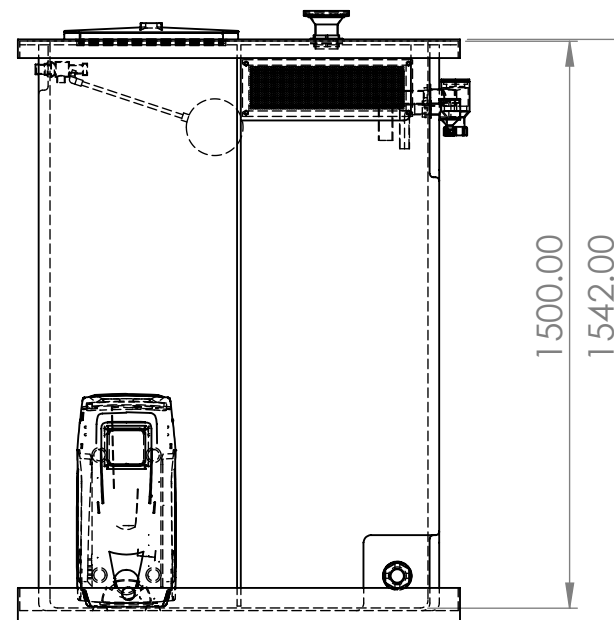

ITEM NO.	PART NUMBER	DESCRIPTION	QTY.
1	DAB750 Tank		1
2	DAB750 Preins Lid	Ext Dims L/W/H 1170 x 670 x 50mm	1
3	1.5 Inch Overflow		1
4	22mm Warning Pipe		1
5	22mm eq		1
6	Dab Condense Tray	Ext Dims L/w/H 1170 x 1050 x 90mm	1
7	e.sybox.stp		1
8	1.25 Inch Brass Essex	Tank Connector	1
9	400 Round Hatch414		1
10	Screened Lid Vent		1
11	400x95ABWEIR		1

DAB750AB + Esybox Single

PolyPump Ltd
Providing your pumping solutions
sales@polypump.co.uk
01296 488 294

All Provisions are shown in standard locations
If required differently Please amend prior to order

I am signing to approve this drawing to progress my order into the build program
I accept that I cannot cancel this order following my signature of approval

Name	Signature	Drawing approval date