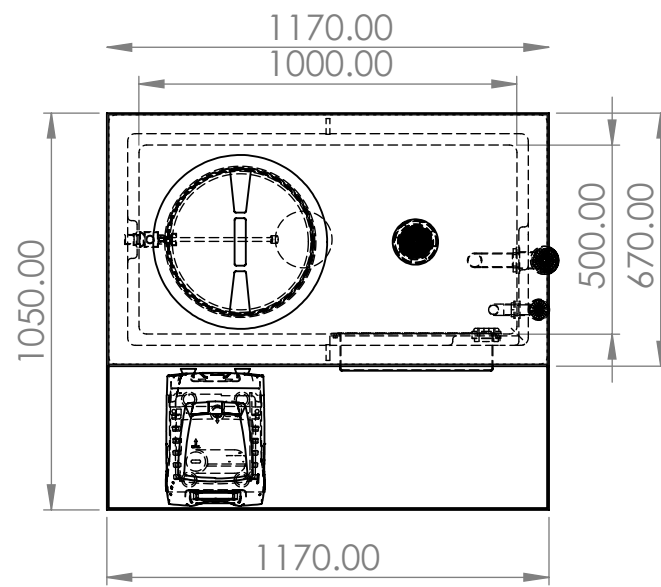

ITEM NO.	PART NUMBER	DESCRIPTION	QTY.
1	DAB750 Tank		1
2	DAB750 Preins Lid	Ext Dims L/W/H 1170 x 670 x 50mm	1
3	1.5 Inch Overflow		1
4	22mm Warning Pipe		1
5	22mm eq		1
6	Dab Condense Tray	Ext Dims L/w/H 1170 x 1050 x 90mm	1
7	e.sybox.stp		1
8	1.25 Inch Brass Essex	Tank Connector	1
9	400 Round Hatch414		1
10	Screened Lid Vent		1
11	400x95ABWEIR		1

DAB750AB + Esybox Single

PolyPump Ltd
Providing your pumping solutions
sales@polypump.co.uk
01296 488 294

All Provisions are shown in standard locations
If required differently Please amend prior to order

I am signing to approve this drawing to progress my order into the build program
I accept that I cannot cancel this order following my signature of approval

Name	Signature	Drawing approval date