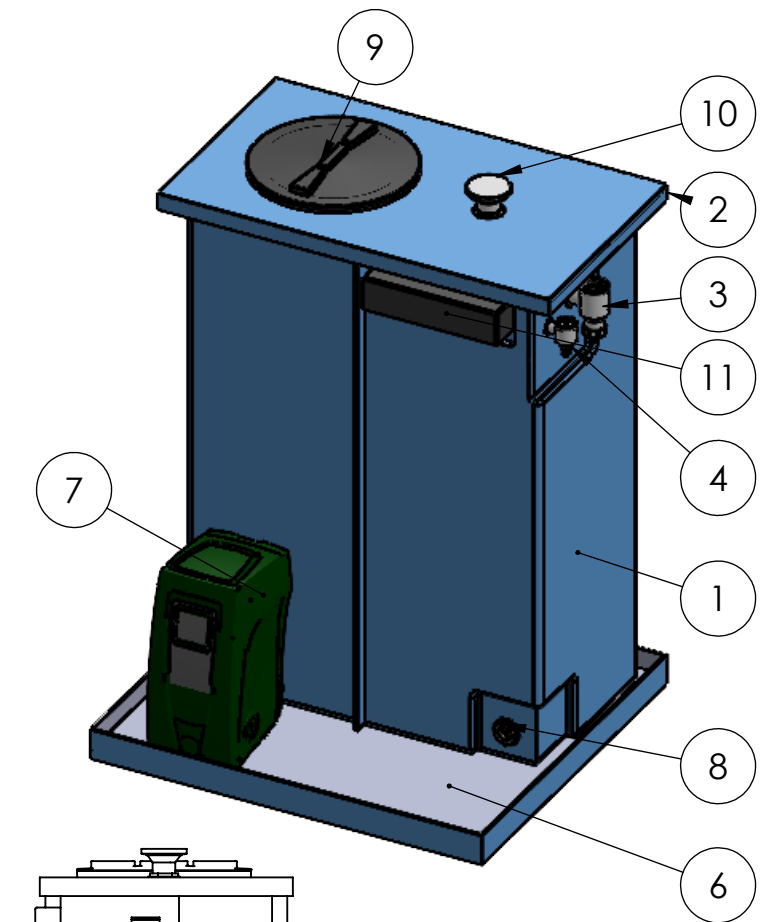

ITEM NO.	PART NUMBER	DESCRIPTION	QTY.
1	DAB750 Tank		1
2	DAB750 Preins Lid	Ext Dims L/W/H 1170 x 670 x 50mm	1
3	1.5 Inch Overflow		1
4	22mm Warning Pipe		1
5	22mm eq		1
6	Dab Condense Tray	Ext Dims L/w/H 1170 x 1050 x 90mm	1
7	e.sybox.stp		1
8	1.25 Inch Brass Essex	Tank Connector	1
9	400 Round Hatch414		1
10	Screened Lid Vent		1
11	400x95ABWEIR		1

DAB750AB + Esybox Single

PolyPump Ltd
Providing your pumping solutions
sales@polypump.co.uk
01296 488 294

All Provisions are shown in standard locations
If required differently Please amend prior to order

I am signing to approve this drawing to progress my order into the build program
I accept that I cannot cancel this order following my signature of approval

Name	Signature	Drawing approval date