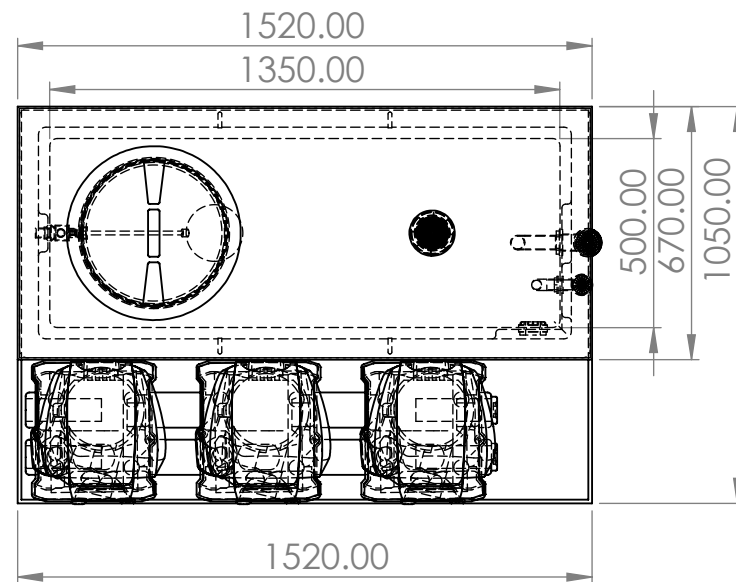

ITEM NO.	PART NUMBER	DESCRIPTION	QTY.
1	DAB 1350 X 500 X 1500 PREINS TANK		1
2	22mm Equilibrium ValveSLDPRT	Complete with copper float	1
3	1.5 Inch Overflow		1
4	22mm Warning Pipe		1
5	DAB1000 Preins Lid	Ext Dims L/W/H 1520 x 670 x 50mm	1
6	400 Round Hatch414		1
7	Screened Lid Vent		1
8	DAB CONDENCE TRAY 1550 X 1050		1
9	1.25 Inch Brass Essex	Tank Connector	1
10	3 ESYBOX MAX .stp		1

DAB1000P Eskybox Max 3

PolyPump Ltd
Providing your pumping solutions
sales@polypump.co.uk
01296 488 294

All Provisions are shown in standard locations
If required differently Please amend prior to order

I am signing to approve this drawing to progress my order into the build program
I accept that I cannot cancel this order following my signature of approval

Name	Signature	Drawing approval date