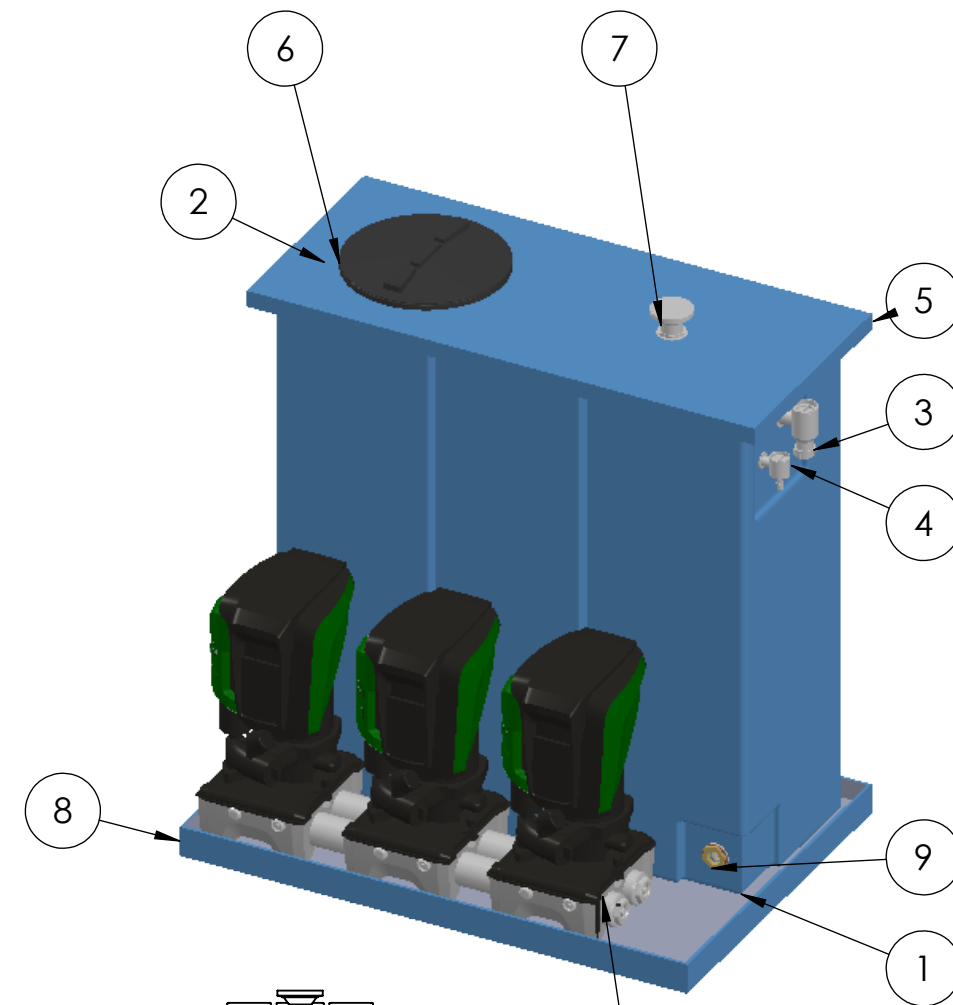

ITEM NO.	PART NUMBER	DESCRIPTION	QTY.
1	DAB 1350 X 500 X 1500 PREINS TANK		1
2	22mm Equilibrium ValveSLDPRT	Complete with copper float	1
3	1.5 Inch Overflow		1
4	22mm Warning Pipe		1
5	DAB1000 Preins Lid	Ext Dims L/W/H 1520 x 670 x 50mm	1
6	400 Round Hatch414		1
7	Screened Lid Vent		1
8	DAB CONDENCE TRAY 1550 X 1050		1
9	1.25 Inch Brass Essex	Tank Connector	1
10	3 ESYBOX MAX .stp		1

DAB1000P Eskybox Max 3

PolyPump Ltd
Providing your pumping solutions
sales@polypump.co.uk
01296 488 294

All Provisions are shown in standard locations
If required differently Please amend prior to order

I am signing to approve this drawing to progress my order into the build program
I accept that I cannot cancel this order following my signature of approval

Name	Signature	Drawing approval date