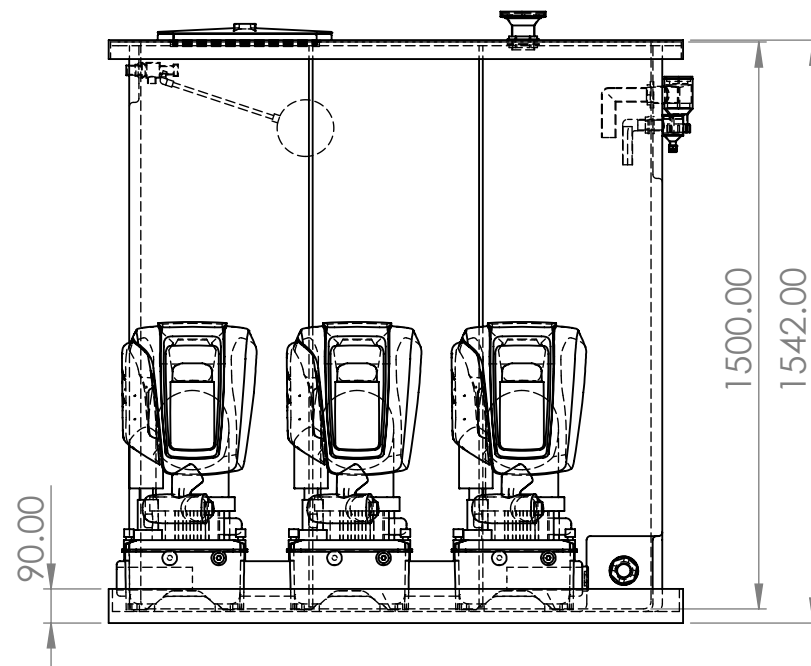

ITEM NO.	PART NUMBER	DESCRIPTION	QTY.
1	DAB 1350 X 500 X 1500 PREINS TANK		1
2	22mm Equilibrium ValveSLDPRT	Complete with copper float	1
3	1.5 Inch Overflow		1
4	22mm Warning Pipe		1
5	DAB1000 Preins Lid	Ext Dims L/W/H 1520 x 670 x 50mm	1
6	400 Round Hatch414		1
7	Screened Lid Vent		1
8	DAB CONDENCE TRAY 1550 X 1050		1
9	1.25 Inch Brass Essex	Tank Connector	1
10	3 ESYBOX MAX .stp		1

DAB1000P Eskybox Max 3

PolyPump Ltd
Providing your pumping solutions
sales@polypump.co.uk
01296 488 294

All Provisions are shown in standard locations
If required differently Please amend prior to order

I am signing to approve this drawing to progress my order into the build program
I accept that I cannot cancel this order following my signature of approval

Name	Signature	Drawing approval date