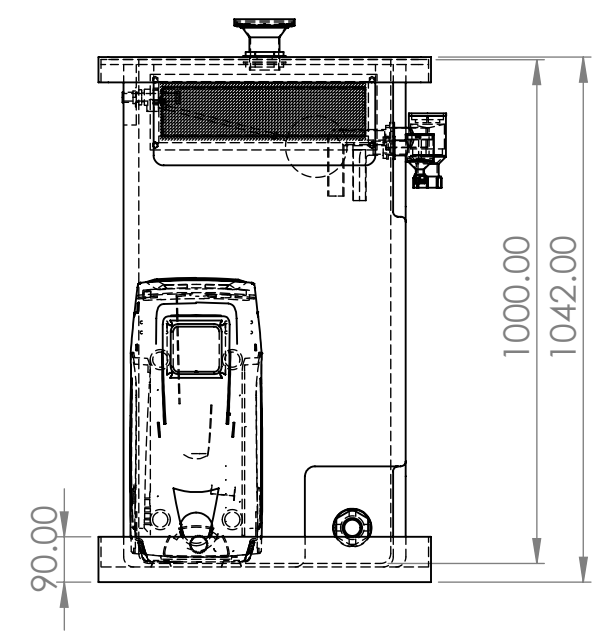

ITEM NO.	PART NUMBER	DESCRIPTION	QTY.
1	DAB 250P Tank		1
2	Half Inch Equilibrium	Complete with Copper float	1
3	1 Inch Overflow		1
4	22mm Warning Pipe		1
5	DAB250 Preins Lid	Ext dims L/W/H 660 x 660 x 50mm	1
6	Screened Lid Vent		1
7	D250 660 x 1000 x 90mm Condense Tray	1" Encapsulated Marine Ply	1
8	e.sybox.stp		1
9	1.25 Inch Brass Essex	Tank Connector	1
10	400x95ABWEIR		1

DAB250AB + Eskybox

PolyPump Ltd
Providing your pumping solutions
sales@polypump.co.uk
01296 488 294

All Provisions are shown in standard locations
If required differently Please amend prior to order
I am signing to approve this drawing to progress my order into the build program
I accept that I cannot cancel this order following my signature of approval

Name	Signature	Drawing approval date