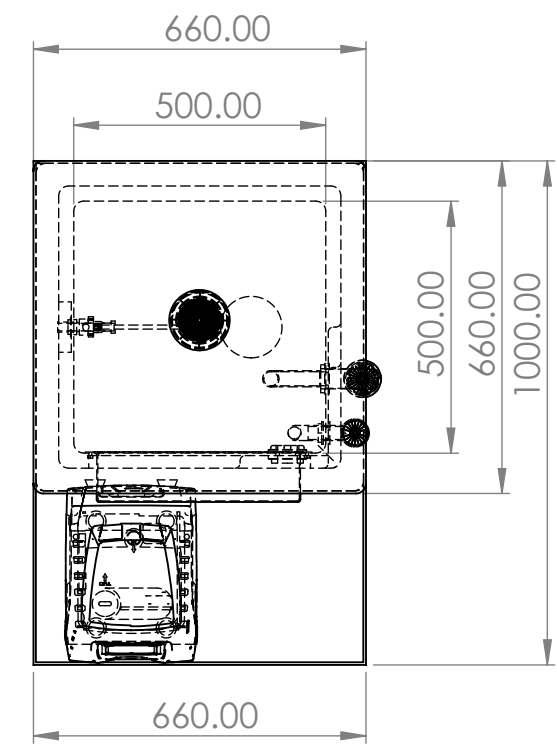

ITEM NO.	PART NUMBER	DESCRIPTION	QTY.
1	DAB 250P Tank		1
2	Half Inch Equilibrium	Complete with Copper float	1
3	1 Inch Overflow		1
4	22mm Warning Pipe		1
5	DAB250 Preins Lid	Ext dims L/W/H 660 x 660 x 50mm	1
6	Screened Lid Vent		1
7	D250 660 x 1000 x 90mm Condense Tray	1" Encapsulated Marine Ply	1
8	e.sybox.stp		1
9	1.25 Inch Brass Essex	Tank Connector	1
10	400x95ABWEIR		1

DAB250AB + Eskybox

PolyPump Ltd
Providing your pumping solutions
sales@polypump.co.uk
01296 488 294

All Provisions are shown in standard locations
If required differently Please amend prior to order
I am signing to approve this drawing to progress my order into the build program
I accept that I cannot cancel this order following my signature of approval

Name	Signature	Drawing approval date