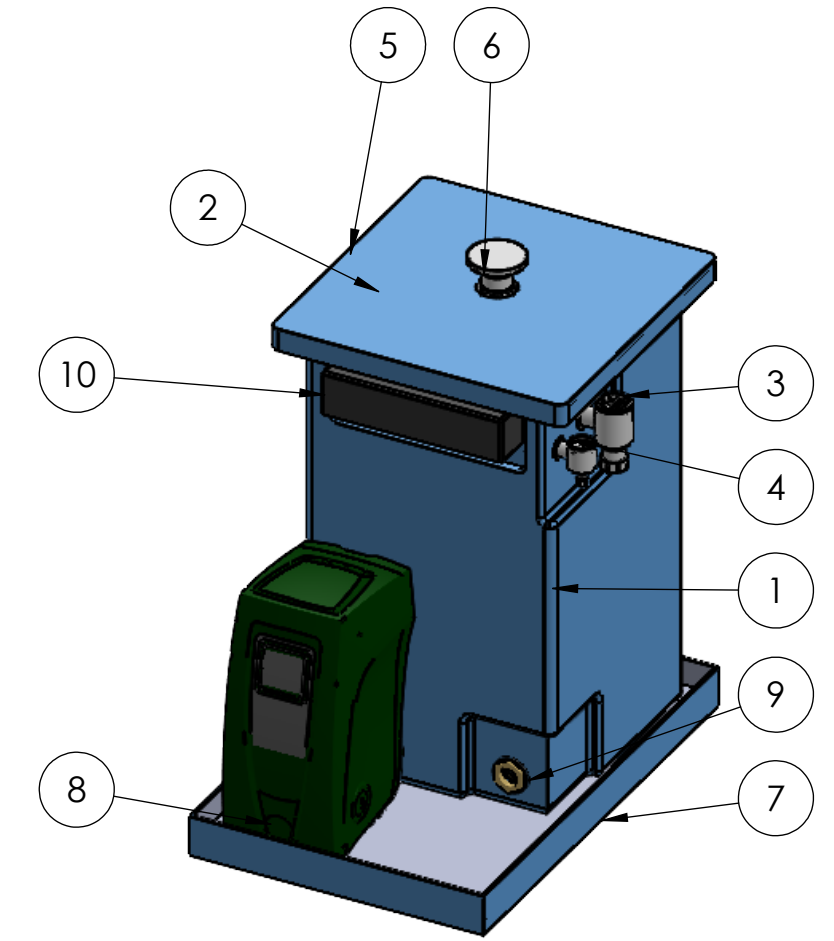

ITEM NO.	PART NUMBER	DESCRIPTION	QTY.
1	DAB 250P Tank		1
2	Half Inch Equilibrium	Complete with Copper float	1
3	1 Inch Overflow		1
4	22mm Warning Pipe		1
5	DAB250 Preins Lid	Ext dims L/W/H 660 x 660 x 50mm	1
6	Screened Lid Vent		1
7	D250 660 x 1000 x 90mm Condense Tray	1" Encapsulated Marine Ply	1
8	e.sybox.stp		1
9	1.25 Inch Brass Essex	Tank Connector	1
10	400x95ABWEIR		1

DAB250AB + Eskybox

PolyPump Ltd
Providing your pumping solutions
sales@polypump.co.uk
01296 488 294

All Provisions are shown in standard locations
If required differently Please amend prior to order
I am signing to approve this drawing to progress my order into the build program
I accept that I cannot cancel this order following my signature of approval

Name	Signature	Drawing approval date