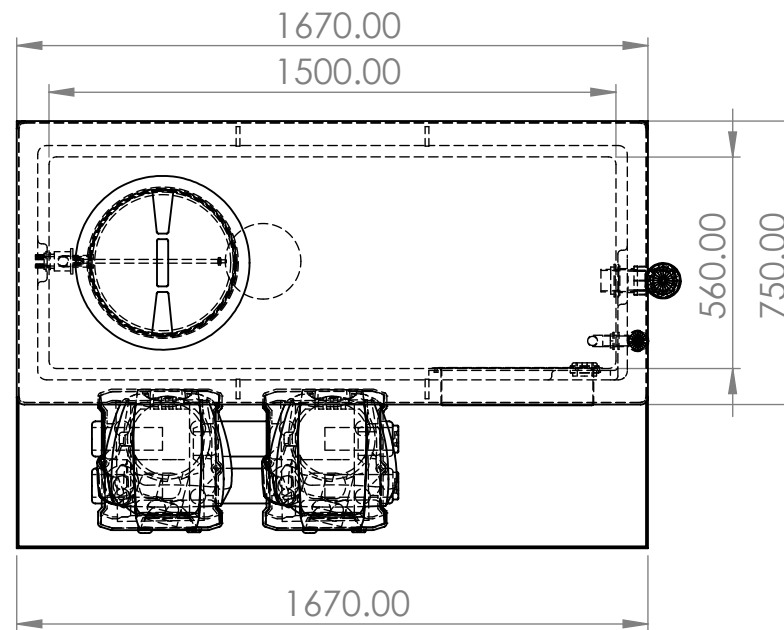

ITEM NO.	PART NUMBER	DESCRIPTION	QTY.
1	Dab 1500 Condense Tray	Ext Dims L/W/H 1670 x 1130 x 90mm	1
2	DAB1512 Tank	Int Dims L/W/H 1500 x 560 x 1800mm	1
3	25mm Equilibrium Valve	Complete with copper float	1
4	2 Inch Screened Overflow		1
5	22mm Warning Pipe		1
6	DAB1500 Preins Lid	Ext Dims L/W/H 1670 x 750 x 50mm	1
7	400 Round Hatch414		1
8	400x95ABWEIR		1
9	1.25 Inch Brass Essex	Tank Connector	1
10	60198332_STP.stp	-	1
11	60195100_60199035_60199039_STP_.stp	-	2

DAB1512AB + Eskybox Max 2

PolyPump Ltd
Providing your pumping solutions
sales@polypump.co.uk
01296 488 294

All Provisions are shown in standard locations
If required differently Please amend prior to order
I am signing to approve this drawing to progress my order into the build program
I accept that I cannot cancel this order following my signature of approval

Name	Signature	Drawing approval date