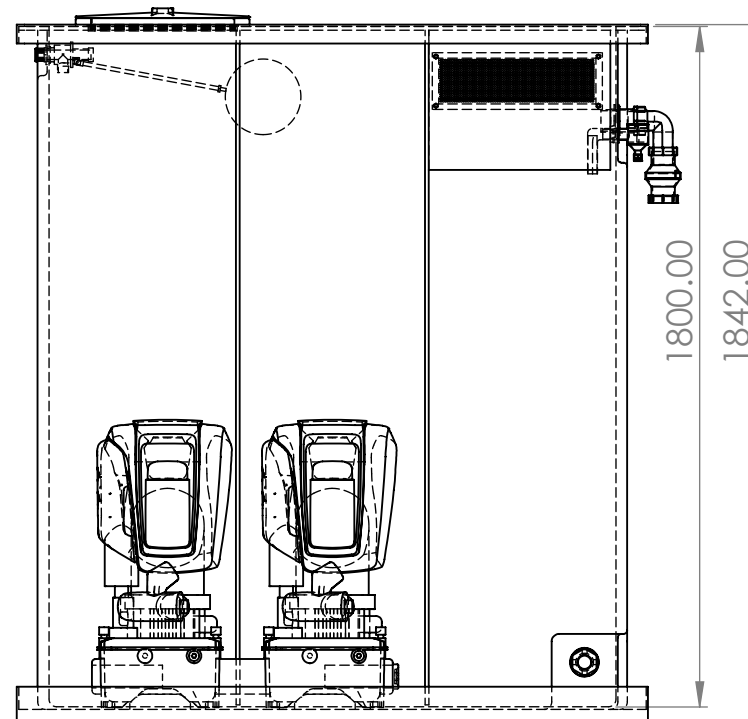

ITEM NO.	PART NUMBER	DESCRIPTION	QTY.
1	Dab 1500 Condense Tray	Ext Dims L/W/H 1670 x 1130 x 90mm	1
2	DAB1512 Tank	Int Dims L/W/H 1500 x 560 x 1800mm	1
3	25mm Equilibrium Valve	Complete with copper float	1
4	2 Inch Screened Overflow		1
5	22mm Warning Pipe		1
6	DAB1500 Preins Lid	Ext Dims L/W/H 1670 x 750 x 50mm	1
7	400 Round Hatch414		1
8	400x95ABWEIR		1
9	1.25 Inch Brass Essex	Tank Connector	1
10	60198332_STP.stp	-	1
11	60195100_60199035_60199039_STP_.stp	-	2

DAB1512AB + Eskybox Max 2

PolyPump Ltd
Providing your pumping solutions
sales@polypump.co.uk
01296 488 294

All Provisions are shown in standard locations
If required differently Please amend prior to order
I am signing to approve this drawing to progress my order into the build program
I accept that I cannot cancel this order following my signature of approval

Name	Signature	Drawing approval date