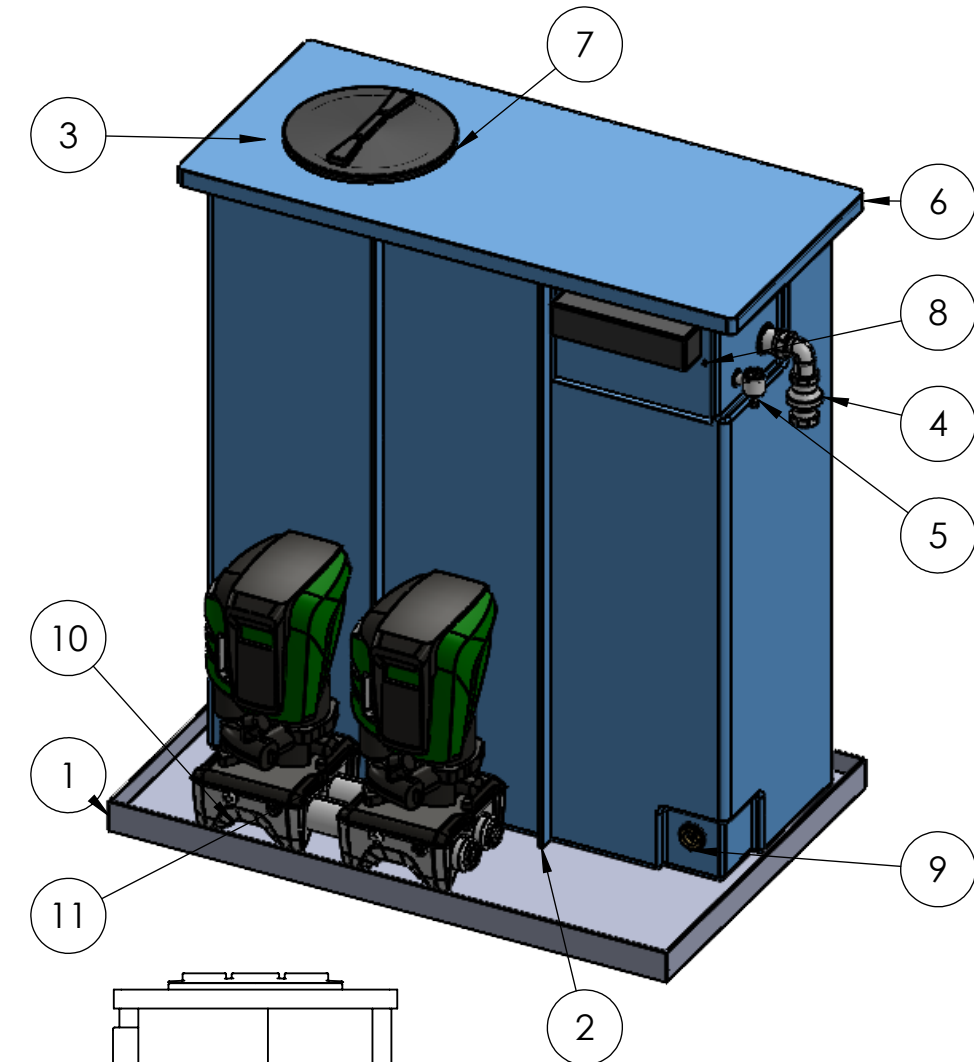

ITEM NO.	PART NUMBER	DESCRIPTION	QTY.
1	Dab 1500 Condense Tray	Ext Dims L/W/H 1670 x 1130 x 90mm	1
2	DAB1512 Tank	Int Dims L/W/H 1500 x 560 x 1800mm	1
3	25mm Equilibrium Valve	Complete with copper float	1
4	2 Inch Screened Overflow		1
5	22mm Warning Pipe		1
6	DAB1500 Preins Lid	Ext Dims L/W/H 1670 x 750 x 50mm	1
7	400 Round Hatch414		1
8	400x95ABWEIR		1
9	1.25 Inch Brass Essex	Tank Connector	1
10	60198332_STP.stp	-	1
11	60195100_60199035_60199039_STP_.stp	-	2

DAB1512AB + Eskybox Max 2

PolyPump Ltd
Providing your pumping solutions
sales@polypump.co.uk
01296 488 294

All Provisions are shown in standard locations
If required differently Please amend prior to order
I am signing to approve this drawing to progress my order into the build program
I accept that I cannot cancel this order following my signature of approval

Name	Signature	Drawing approval date