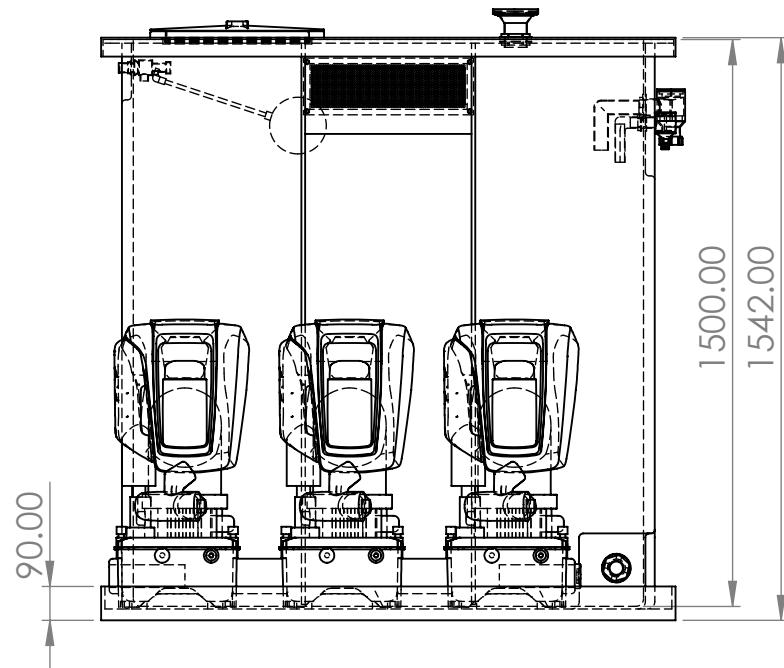

ITEM NO.	PART NUMBER	DESCRIPTION	QTY.
1	DAB 1350 X 500 X 1500 PREINS TANK		1
2	22mm Equilibrium ValveSLDPRT	Complete with copper float	1
3	1.5 Inch Overflow		1
4	22mm Warning Pipe		1
5	DAB1000 Preins Lid	Ext Dims L/W/H 1520 x 670 x 50mm	1
6	400 Round Hatch414		1
7	Screened Lid Vent		1
8	DAB CONDENCE TRAY 1550 X 1050		1
9	1.25 Inch Brass Essex	Tank Connector	1
10	3 ESYBOX MAX .stp		1
11	400x95ABWEIR		1

DAB1000AB Esybox Max 3

PolyPump Ltd
Providing your pumping solutions
sales@polypump.co.uk
01296 488 294

All Provisions are shown in standard locations
If required differently Please amend prior to order

I am signing to approve this drawing to progress my order into the build program
I accept that I cannot cancel this order following my signature of approval

Name	Signature	Drawing approval date