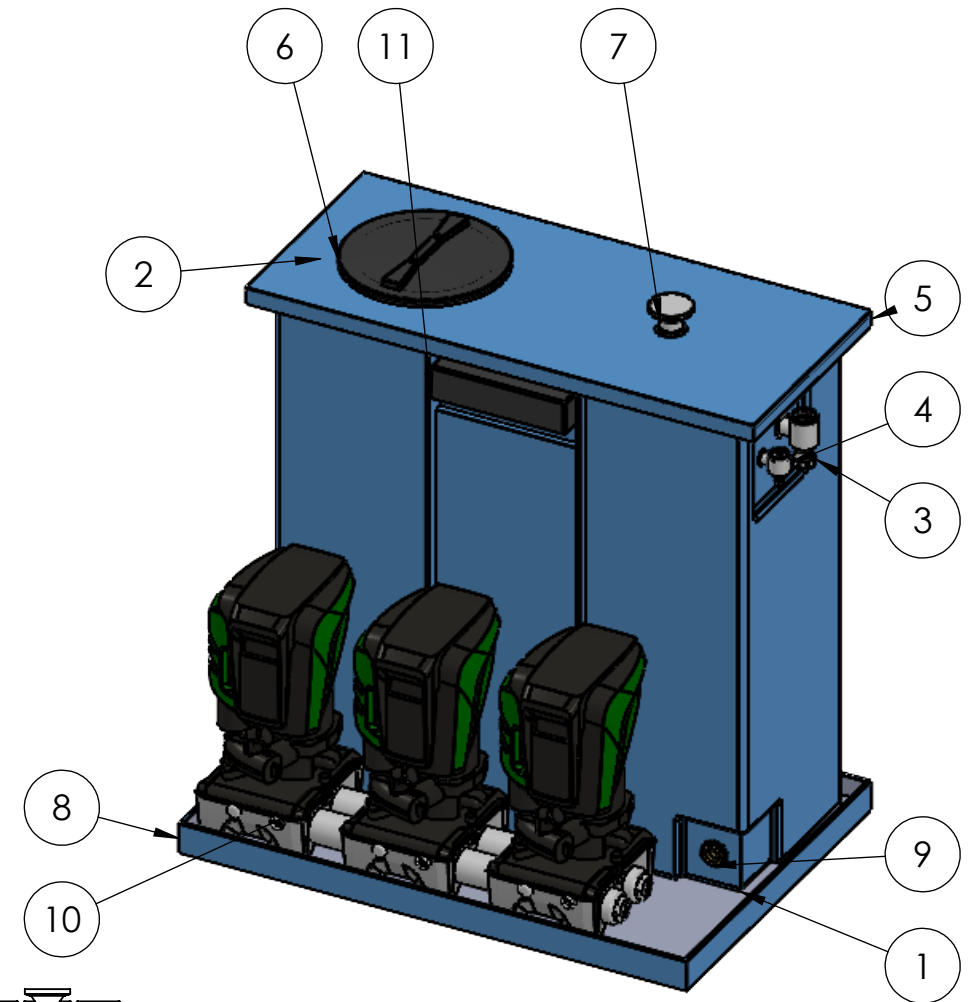

ITEM NO.	PART NUMBER	DESCRIPTION	QTY.
1	DAB 1350 X 500 X 1500 PREINS TANK		1
2	22mm Equilibrium ValveSLDPRT	Complete with copper float	1
3	1.5 Inch Overflow		1
4	22mm Warning Pipe		1
5	DAB1000 Preins Lid	Ext Dims L/W/H 1520 x 670 x 50mm	1
6	400 Round Hatch414		1
7	Screened Lid Vent		1
8	DAB CONDENCE TRAY 1550 X 1050		1
9	1.25 Inch Brass Essex	Tank Connector	1
10	3 ESYBOX MAX .stp		1
11	400x95ABWEIR		1

DAB1000AB Esybox Max 3

PolyPump Ltd
Providing your pumping solutions
sales@polypump.co.uk
01296 488 294

All Provisions are shown in standard locations
If required differently Please amend prior to order

I am signing to approve this drawing to progress my order into the build program
I accept that I cannot cancel this order following my signature of approval

Name	Signature	Drawing approval date