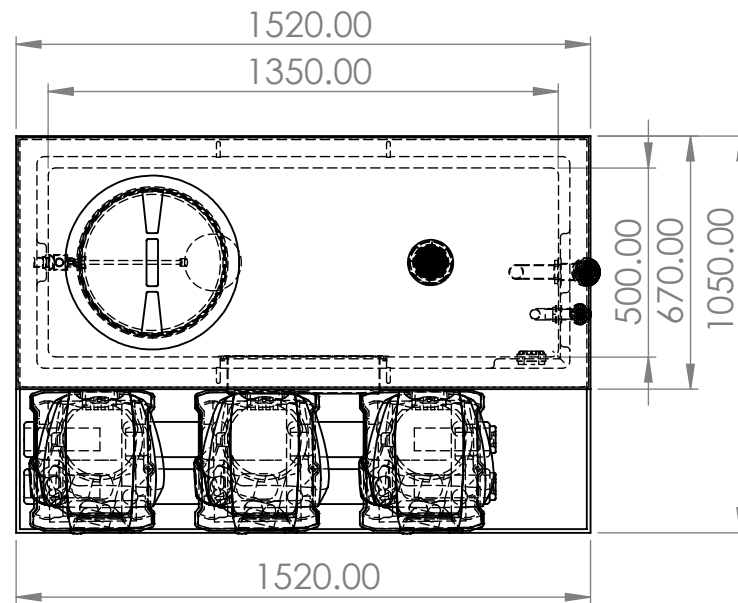

ITEM NO.	PART NUMBER	DESCRIPTION	QTY.
1	DAB 1350 X 500 X 1500 PREINS TANK		1
2	22mm Equilibrium ValveSLDPRT	Complete with copper float	1
3	1.5 Inch Overflow		1
4	22mm Warning Pipe		1
5	DAB1000 Preins Lid	Ext Dims L/W/H 1520 x 670 x 50mm	1
6	400 Round Hatch414		1
7	Screened Lid Vent		1
8	DAB CONDENCE TRAY 1550 X 1050		1
9	1.25 Inch Brass Essex	Tank Connector	1
10	3 ESYBOX MAX .stp		1
11	400x95ABWEIR		1

DAB1000AB Esybox Max 3

PolyPump Ltd
Providing your pumping solutions
sales@polypump.co.uk
01296 488 294

All Provisions are shown in standard locations
If required differently Please amend prior to order

I am signing to approve this drawing to progress my order into the build program
I accept that I cannot cancel this order following my signature of approval

Name	Signature	Drawing approval date