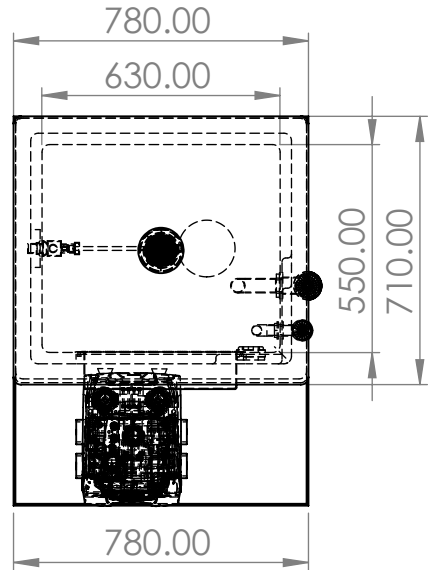

ITEM NO.	PART NUMBER	DESCRIPTION	QTY.
1	DAB Condense Tray 780 x 1030 x 90mm	1" Encapsulated Marine Ply	1
2	DAB 519 Preins Tank		1
3	22mm eq		1
4	1.5 Inch Overflow		1
5	22mm Warning Pipe		1
6	Dab519 Preins Lid	Ext dims L/W/H 660 x 660 x 50mm	1
7	Screened Lid Vent		1
8	400x95ABWEIR		1
9	ESYBOX 1		1
10	1.25 Inch Brass Essex	Tank Connector	1

DAB519AB + Eskybox

PolyPump Ltd
Providing your pumping solutions
sales@polypump.co.uk
01296 488 294

All Provisions are shown in standard locations
If required differently Please amend prior to order

I am signing to approve this drawing to progress my order into the build program
I accept that I cannot cancel this order following my signature of approval

Name	Signature	Drawing approval date