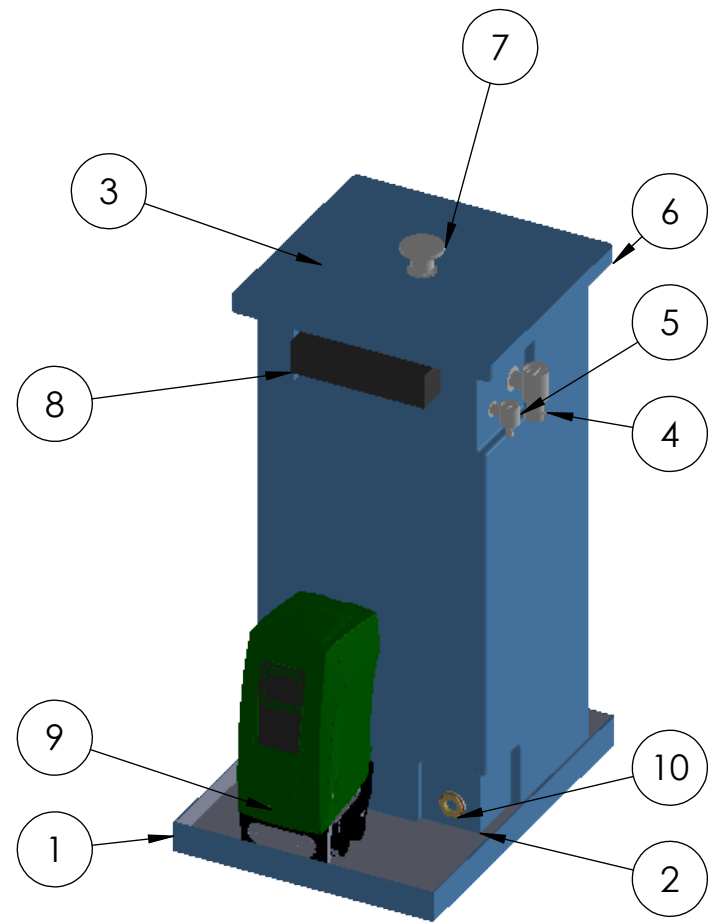

ITEM NO.	PART NUMBER	DESCRIPTION	QTY.
1	DAB Condense Tray 780 x 1030 x 90mm	1" Encapsulated Marine Ply	1
2	DAB 519 Preins Tank		1
3	22mm eq		1
4	1.5 Inch Overflow		1
5	22mm Warning Pipe		1
6	Dab519 Preins Lid	Ext dims L/W/H 660 x 660 x 50mm	1
7	Screened Lid Vent		1
8	400x95ABWEIR		1
9	ESYBOX 1		1
10	1.25 Inch Brass Essex	Tank Connector	1

DAB519AB + Eskybox

PolyPump Ltd
Providing your pumping solutions
sales@polypump.co.uk
01296 488 294

All Provisions are shown in standard locations
If required differently Please amend prior to order

I am signing to approve this drawing to progress my order into the build program
I accept that I cannot cancel this order following my signature of approval

Name	Signature	Drawing approval date