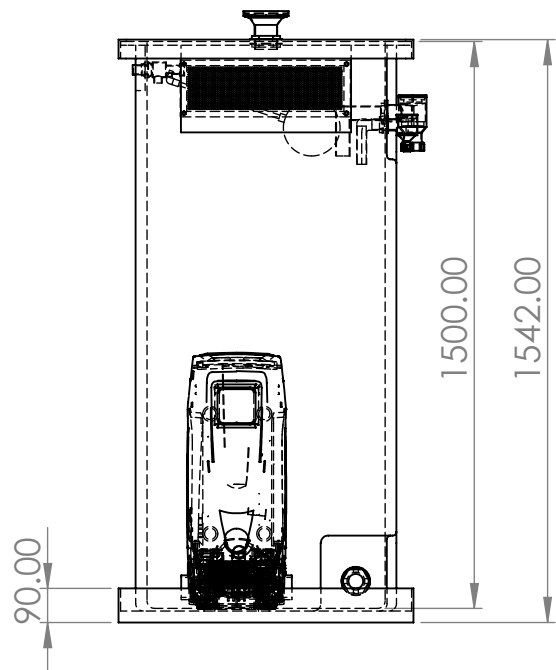

ITEM NO.	PART NUMBER	DESCRIPTION	QTY.
1	DAB Condense Tray 780 x 1030 x 90mm	1" Encapsulated Marine Ply	1
2	DAB 519 Preins Tank		1
3	22mm eq		1
4	1.5 Inch Overflow		1
5	22mm Warning Pipe		1
6	Dab519 Preins Lid	Ext dims L/W/H 660 x 660 x 50mm	1
7	Screened Lid Vent		1
8	400x95ABWEIR		1
9	ESYBOX 1		1
10	1.25 Inch Brass Essex	Tank Connector	1

DAB519AB + Eskybox

PolyPump Ltd
Providing your pumping solutions
sales@polypump.co.uk
01296 488 294

All Provisions are shown in standard locations
If required differently Please amend prior to order

I am signing to approve this drawing to progress my order into the build program
I accept that I cannot cancel this order following my signature of approval

Name	Signature	Drawing approval date