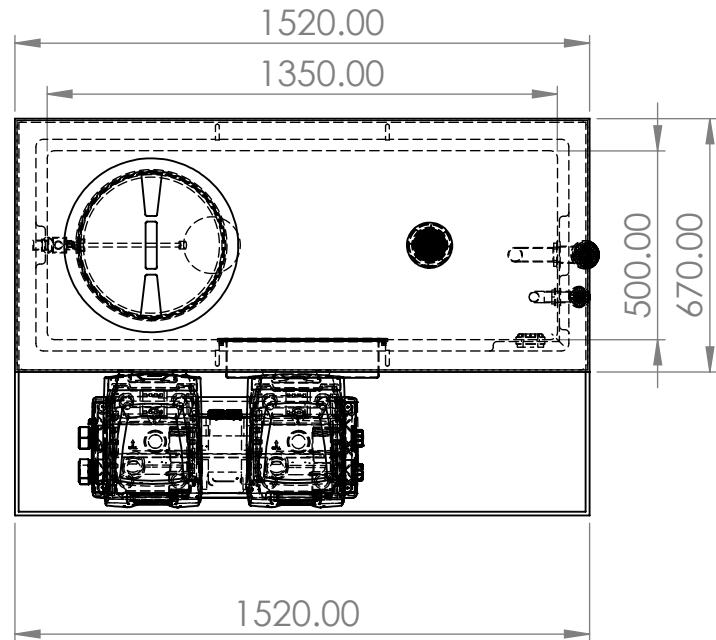

ITEM NO.	PART NUMBER	DESCRIPTION	QTY.
1	DAB 1350 X 500 X 1500 PREINS TANK		1
2	22mm Equilibrium ValveSLDPRT	Complete with copper float	1
3	1.5 Inch Overflow		1
4	22mm Warning Pipe		1
5	DAB1000 Preins Lid	Ext Dims L/W/H 1520 x 670 x 50mm	1
6	400 Round Hatch414		1
7	Screened Lid Vent		1
8	DAB CONDENCE TRAY 1550 X 1050		1
9	1.25 Inch Brass Essex	Tank Connector	1
10	400x95ABWEIR		1
11	KIT 2 E.sybox + E.sytwin.stp		1

DAB1000AB + Esytwin

PolyPump Ltd
Providing your pumping solutions
sales@polypump.co.uk
01296 488 294

All Provisions are shown in standard locations
If required differently Please amend prior to order

I am signing to approve this drawing to progress my order into the build program
I accept that I cannot cancel this order following my signature of approval

Name	Signature	Drawing approval date