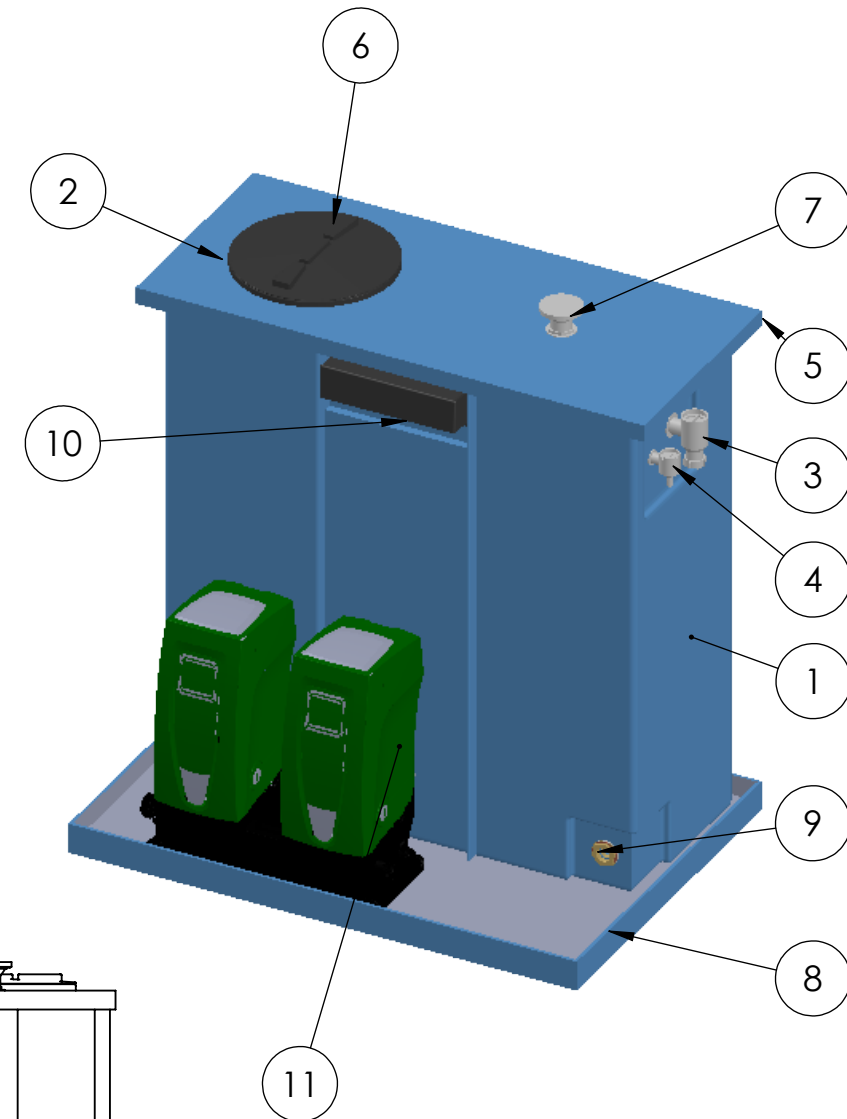

ITEM NO.	PART NUMBER	DESCRIPTION	QTY.
1	DAB 1350 X 500 X 1500 PREINS TANK		1
2	22mm Equilibrium ValveSLDPRT	Complete with copper float	1
3	1.5 Inch Overflow		1
4	22mm Warning Pipe		1
5	DAB1000 Preins Lid	Ext Dims L/W/H 1520 x 670 x 50mm	1
6	400 Round Hatch414		1
7	Screened Lid Vent		1
8	DAB CONDENCE TRAY 1550 X 1050		1
9	1.25 Inch Brass Essex	Tank Connector	1
10	400x95ABWEIR		1
11	KIT 2 E.sybox + E.sytwin.stp		1

DAB1000AB + Esytwin

PolyPump Ltd
Providing your pumping solutions
sales@polypump.co.uk
01296 488 294

All Provisions are shown in standard locations
If required differently Please amend prior to order

I am signing to approve this drawing to progress my order into the build program
I accept that I cannot cancel this order following my signature of approval

Name	Signature	Drawing approval date