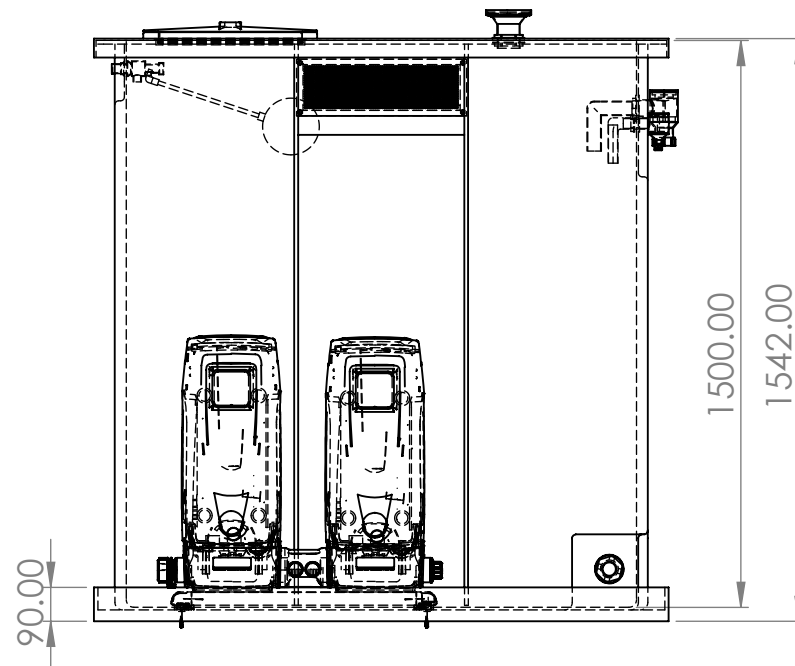

ITEM NO.	PART NUMBER	DESCRIPTION	QTY.
1	DAB 1350 X 500 X 1500 PREINS TANK		1
2	22mm Equilibrium ValveSLDPRT	Complete with copper float	1
3	1.5 Inch Overflow		1
4	22mm Warning Pipe		1
5	DAB1000 Preins Lid	Ext Dims L/W/H 1520 x 670 x 50mm	1
6	400 Round Hatch414		1
7	Screened Lid Vent		1
8	DAB CONDENCE TRAY 1550 X 1050		1
9	1.25 Inch Brass Essex	Tank Connector	1
10	400x95ABWEIR		1
11	KIT 2 E.sybox + E.sytwin.stp		1

DAB1000AB + Esytwin

PolyPump Ltd
Providing your pumping solutions
sales@polypump.co.uk
01296 488 294

All Provisions are shown in standard locations
If required differently Please amend prior to order

I am signing to approve this drawing to progress my order into the build program
I accept that I cannot cancel this order following my signature of approval

Name	Signature	Drawing approval date