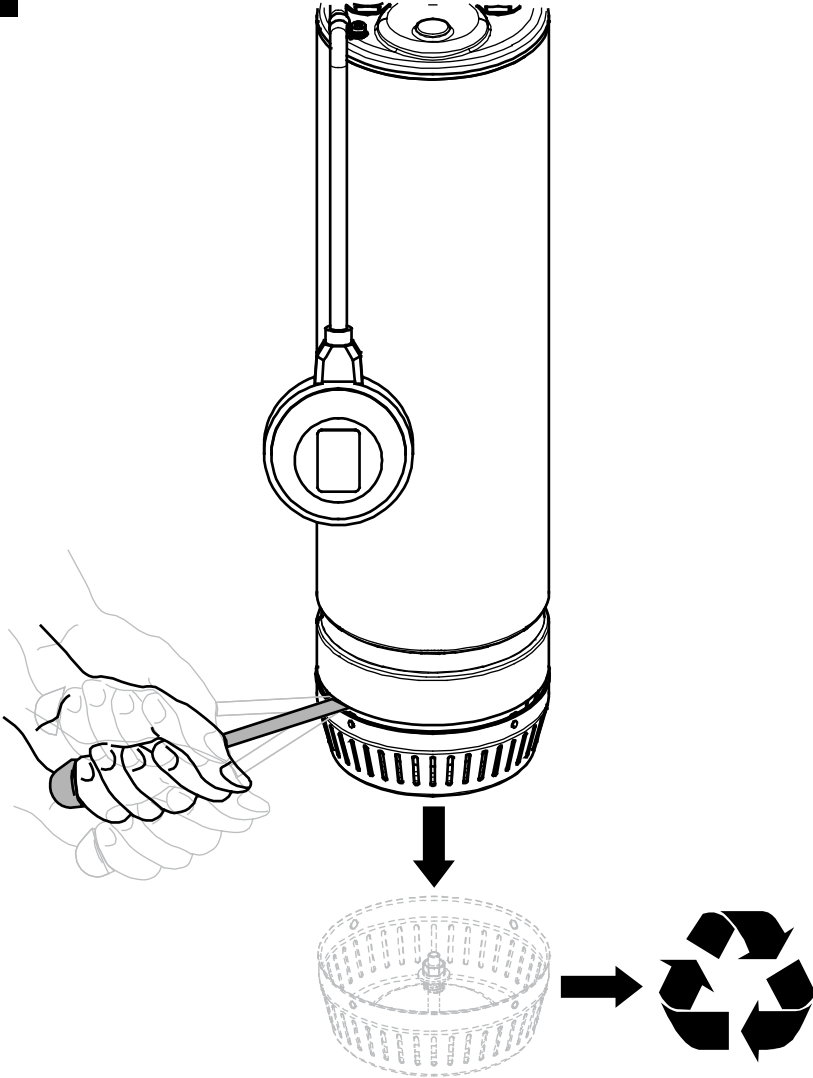

Installation manual

SCUBA Series

Sacrificial Anode Replacement Kit

 **LOWARA**
a xylem brand

1

2

3

Anode_M0002_A_sc