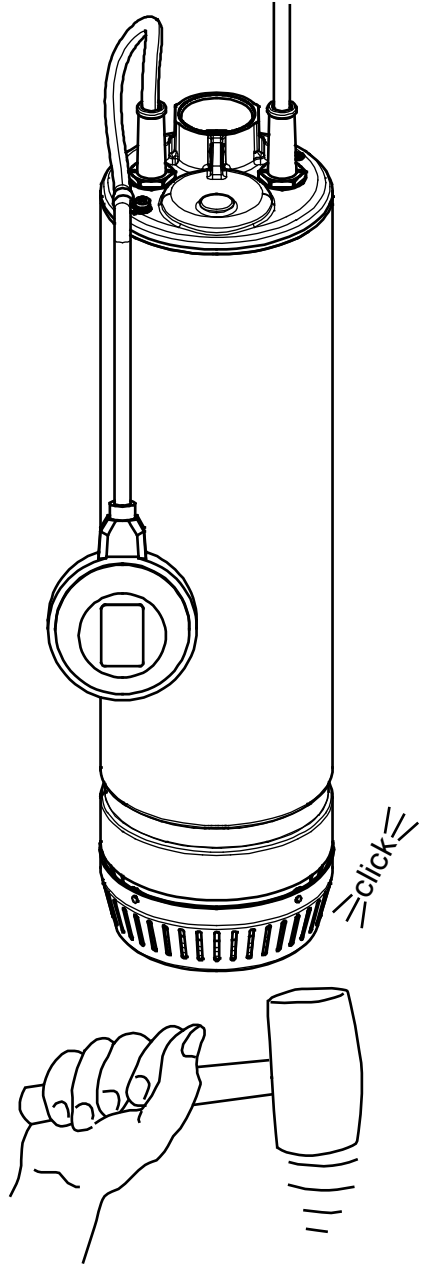

Installation manual

SCUBA Series

Sacrificial Anode Replacement Kit

 **LOWARA**
a xylem brand

1

2

3

Anode_M0002_A_sc