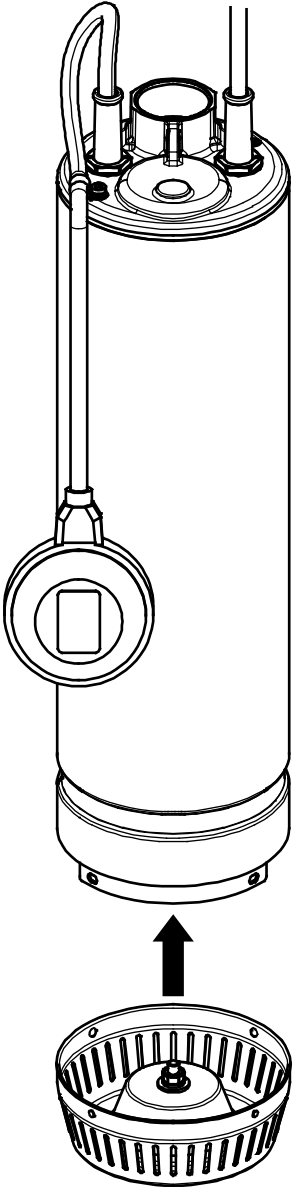

Installation manual

SCUBA Series

Sacrificial Anode Replacement Kit

 **LOWARA**
a xylem brand

1

2

3

Anode_M0002_A_sc