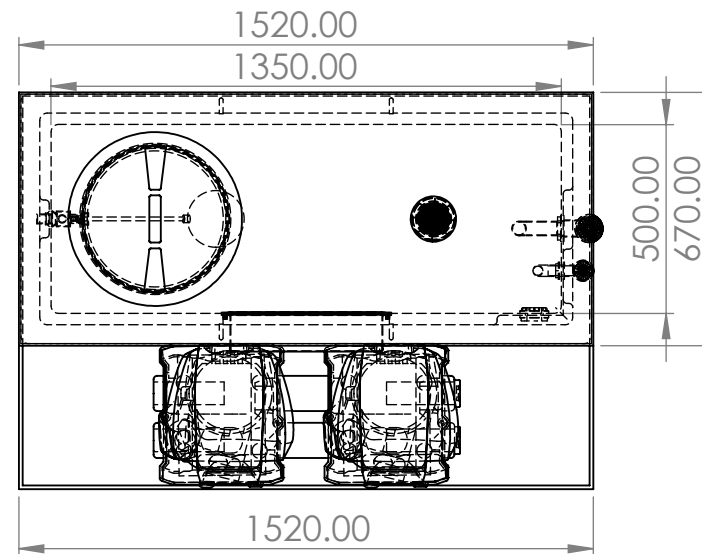

ITEM NO.	PART NUMBER	DESCRIPTION	QTY.
1	DAB 1350 X 500 X 1500 PREINS TANK		1
2	22mm Equilibrium ValveSLDPRT	Complete with copper float	1
3	1.5 Inch Overflow		1
4	22mm Warning Pipe		1
5	DAB1000 Preins Lid	Ext Dims L/W/H 1520 x 670 x 50mm	1
6	400 Round Hatch414		1
7	Screened Lid Vent		1
8	DAB CONDENCE TRAY 1550 X 1050		1
9	1.25 Inch Brass Essex	Tank Connector	1
10	60198332_STP.stp	-	1
11	60195100_60199035_60199039_STP_.stp	-	2
12	400x95ABWEIR		1

DAB1000AB + Eskybox Max 2

PolyPump Ltd
Providing your pumping solutions
sales@polypump.co.uk
01296 488 294

All Provisions are shown in standard locations
If required differently Please amend prior to order

I am signing to approve this drawing to progress my order into the build program
I accept that I cannot cancel this order following my signature of approval

Name	Signature	Drawing approval date