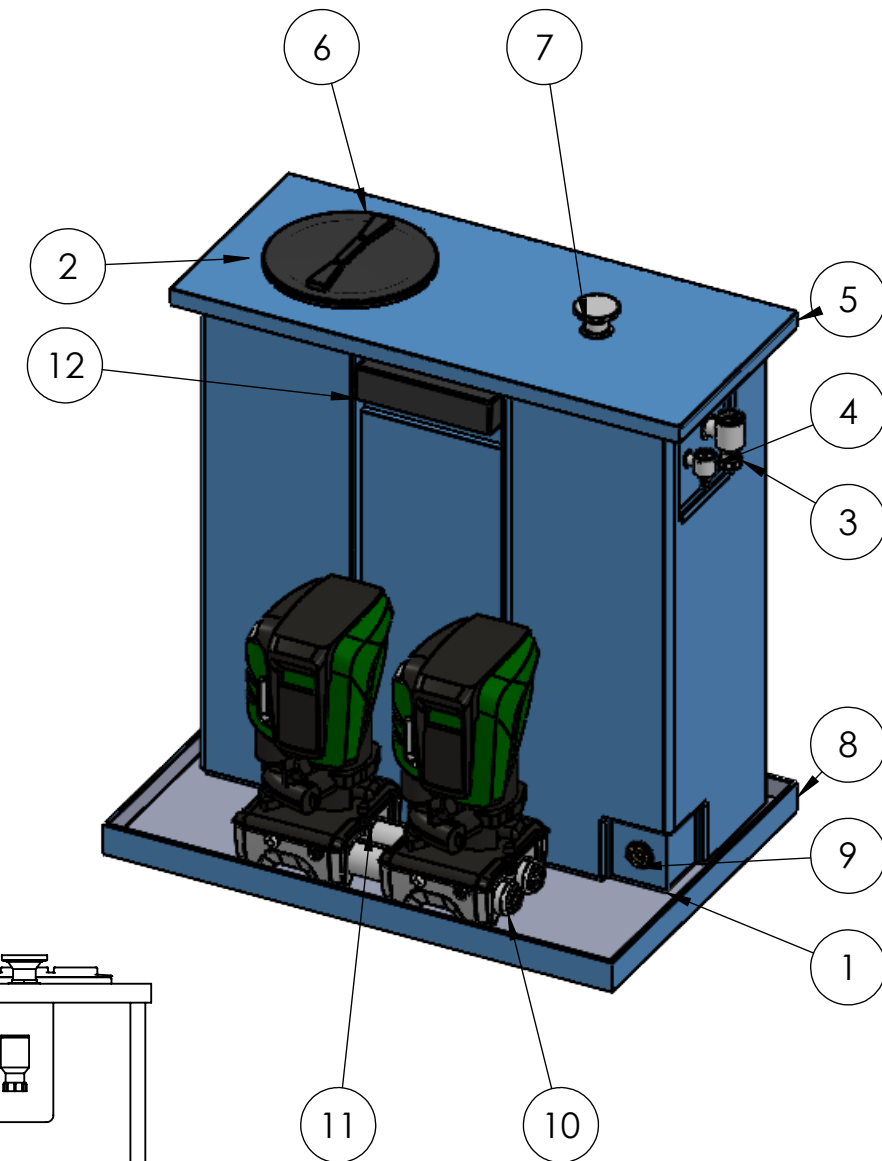

ITEM NO.	PART NUMBER	DESCRIPTION	QTY.
1	DAB 1350 X 500 X 1500 PREINS TANK		1
2	22mm Equilibrium ValveSLDPRT	Complete with copper float	1
3	1.5 Inch Overflow		1
4	22mm Warning Pipe		1
5	DAB1000 Preins Lid	Ext Dims L/W/H 1520 x 670 x 50mm	1
6	400 Round Hatch414		1
7	Screened Lid Vent		1
8	DAB CONDENCE TRAY 1550 X 1050		1
9	1.25 Inch Brass Essex	Tank Connector	1
10	60198332_STP.stp	-	1
11	60195100_60199035_60199039_STP_.stp	-	2
12	400x95ABWEIR		1

DAB1000AB + Eskybox Max 2

PolyPump Ltd
Providing your pumping solutions
sales@polypump.co.uk
01296 488 294

All Provisions are shown in standard locations
If required differently Please amend prior to order

I am signing to approve this drawing to progress my order into the build program
I accept that I cannot cancel this order following my signature of approval

Name	Signature	Drawing approval date