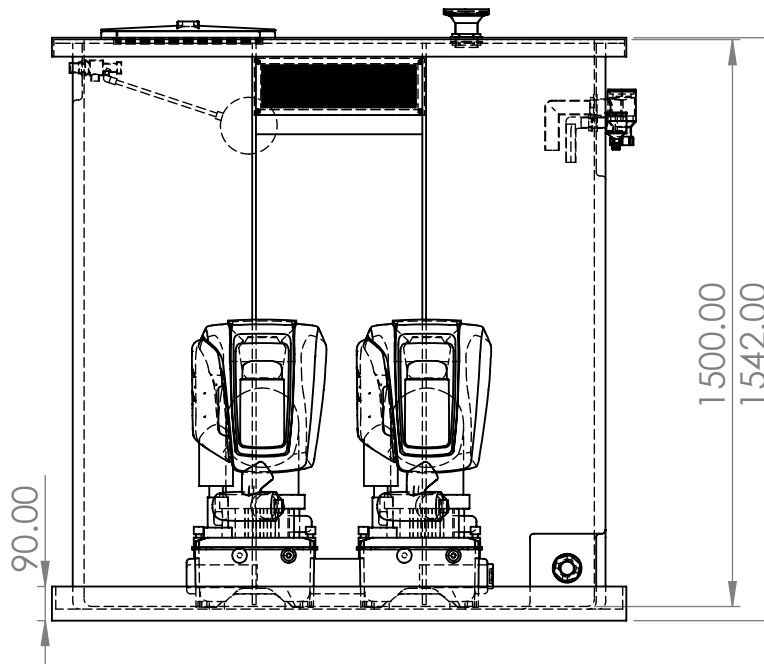

ITEM NO.	PART NUMBER	DESCRIPTION	QTY.
1	DAB 1350 X 500 X 1500 PREINS TANK		1
2	22mm Equilibrium ValveSLDPRT	Complete with copper float	1
3	1.5 Inch Overflow		1
4	22mm Warning Pipe		1
5	DAB1000 Preins Lid	Ext Dims L/W/H 1520 x 670 x 50mm	1
6	400 Round Hatch414		1
7	Screened Lid Vent		1
8	DAB CONDENCE TRAY 1550 X 1050		1
9	1.25 Inch Brass Essex	Tank Connector	1
10	60198332_STP.stp	-	1
11	60195100_60199035_60199039_STP_.stp	-	2
12	400x95ABWEIR		1

DAB1000AB + Eskybox Max 2

PolyPump Ltd
Providing your pumping solutions
sales@polypump.co.uk
01296 488 294

All Provisions are shown in standard locations
If required differently Please amend prior to order

I am signing to approve this drawing to progress my order into the build program
I accept that I cannot cancel this order following my signature of approval

Name	Signature	Drawing approval date