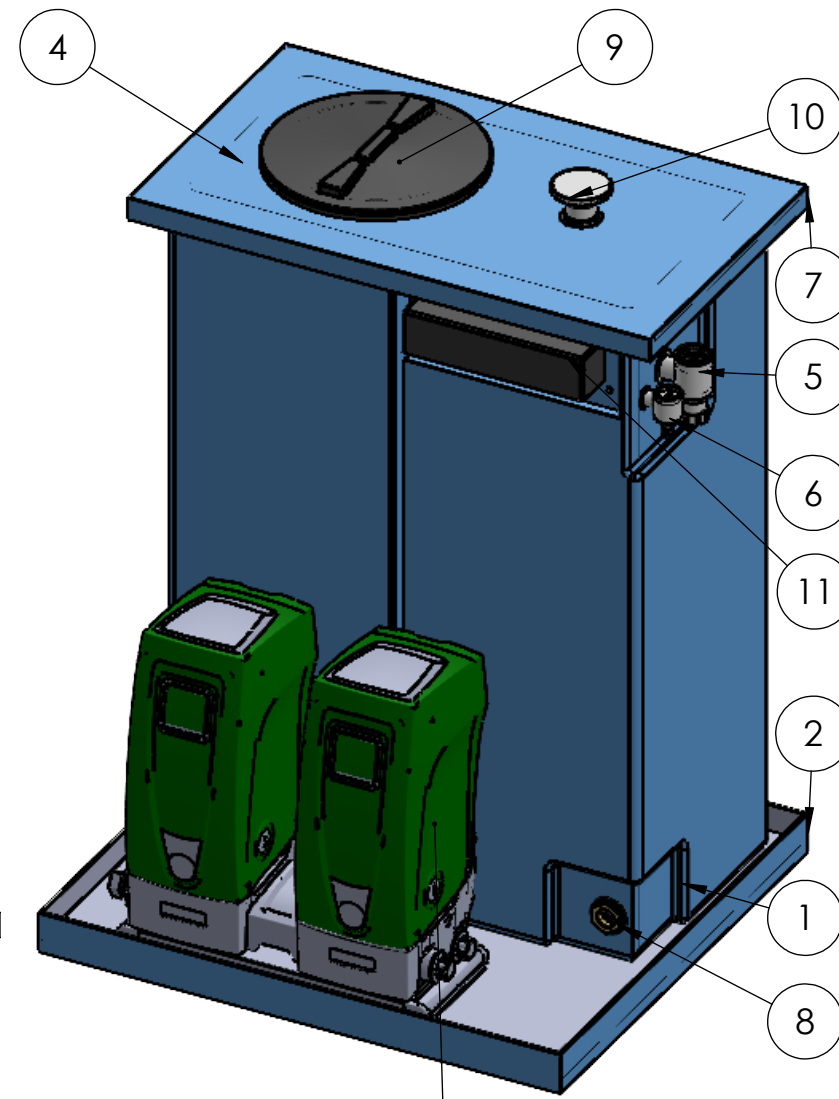

ITEM NO.	PART NUMBER	DESCRIPTION	QTY.
1	DAB750 Tank		1
2	Dab Condense Tray	Ext Dims L/w/H 1170 x 1050 x 90mm	1
3	KIT 2 E.sybox + E.sytwin.stp		1
4	22mm eq		1
5	1.5 Inch Overflow		1
6	22mm Warning Pipe		1
7	DAB750 Preins Lid	Ext Dims L/W/H 1170 x 670 x 50mm	1
8	1.25 Inch Brass Essex	Tank Connector	1
9	400 Round Hatch414		1
10	Screened Lid Vent		1
11	400x95ABWEIR		1

DAB750AB + Esybox Twin

PolyPump Ltd
Providing your pumping solutions
sales@polypump.co.uk
01296 488 294

All Provisions are shown in standard locations
If required differently Please amend prior to order
I am signing to approve this drawing to progress my order into the build program
I accept that I cannot cancel this order following my signature of approval

Name	Signature	Drawing approval date