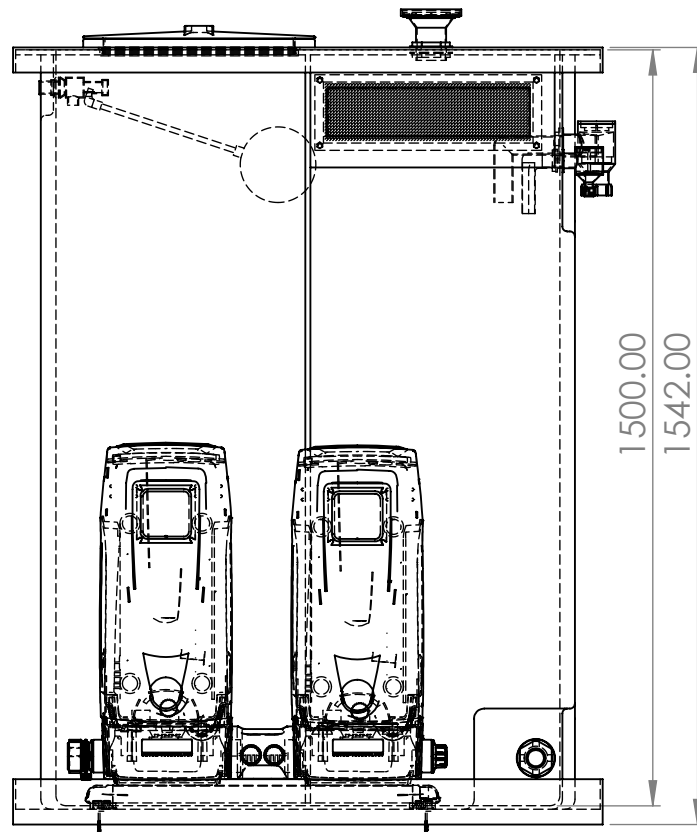

ITEM NO.	PART NUMBER	DESCRIPTION	QTY.
1	DAB750 Tank		1
2	Dab Condense Tray	Ext Dims L/w/H 1170 x 1050 x 90mm	1
3	KIT 2 E.sybox + E.sytwin.stp		1
4	22mm eq		1
5	1.5 Inch Overflow		1
6	22mm Warning Pipe		1
7	DAB750 Preins Lid	Ext Dims L/W/H 1170 x 670 x 50mm	1
8	1.25 Inch Brass Essex	Tank Connector	1
9	400 Round Hatch414		1
10	Screened Lid Vent		1
11	400x95ABWEIR		1

DAB750AB + Esybox Twin

PolyPump Ltd
Providing your pumping solutions
sales@polypump.co.uk
01296 488 294

All Provisions are shown in standard locations
If required differently Please amend prior to order
I am signing to approve this drawing to progress my order into the build program
I accept that I cannot cancel this order following my signature of approval

Name	Signature	Drawing approval date