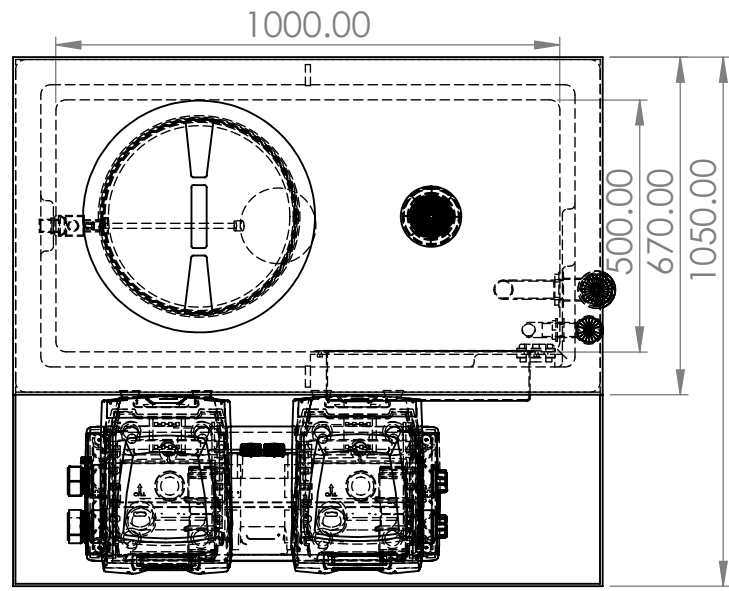

ITEM NO.	PART NUMBER	DESCRIPTION	QTY.
1	DAB750 Tank		1
2	Dab Condense Tray	Ext Dims L/w/H 1170 x 1050 x 90mm	1
3	KIT 2 E.sybox + E.sytwin.stp		1
4	22mm eq		1
5	1.5 Inch Overflow		1
6	22mm Warning Pipe		1
7	DAB750 Preins Lid	Ext Dims L/W/H 1170 x 670 x 50mm	1
8	1.25 Inch Brass Essex	Tank Connector	1
9	400 Round Hatch414		1
10	Screened Lid Vent		1
11	400x95ABWEIR		1

DAB750AB + Esybox Twin

PolyPump Ltd
Providing your pumping solutions
sales@polypump.co.uk
01296 488 294

All Provisions are shown in standard locations
If required differently Please amend prior to order
I am signing to approve this drawing to progress my order into the build program
I accept that I cannot cancel this order following my signature of approval

Name	Signature	Drawing approval date